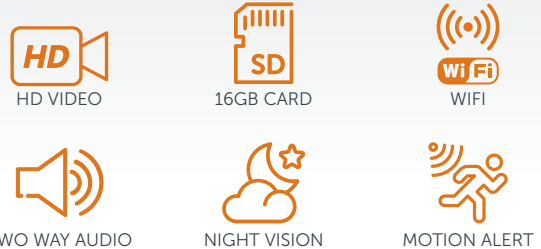

Smart Video Entry

SV4

The Amalock SV4 is designed to communicate directly to your mobile devices using wireless Wi-Fi.

- > Easy to install with our easy to understand Installation Guide.
- > Whenever the button is pressed on the Outdoor Station, your mobile device and Monitors is sent a notification to enable you to remotely unlock.

Features include:

- > Stylish slim 10" Monitor
- > Touch Screen
- > 2 Way Communication
- > Motion Alert
- > Mobile Device unlock
- > Indoor Monitor Unlock
- > Zoom in
- > Record File Playback
- > 16G SD Card included
- > Fob, Keypad, Pin code and Fingerprint Access
- > 2 relay outputs
- > Expandable
  - 2 panels
  - 6 Monitors
  - 2 CCTV cameras

Options:

- > Add Extra Monitor (**MON10**)
- > Add Call Panel (**P2**)
- > Spare Keyring Fob (**SV-KF**)

10" VIDEO SCREEN		CALL PANEL	
WIDTH	249	WIDTH	91
HEIGHT	182	HEIGHT	142
DEPTH	22	DEPTH	22

Dimensions in mm.

NO MONTHLY SUBSCRIPTION

10" MONITOR