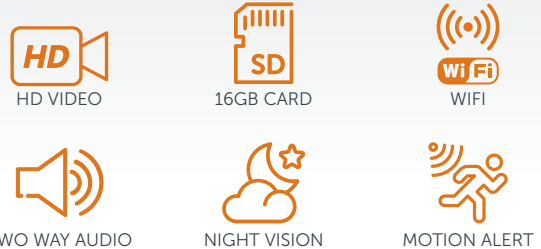

Smart Video Entry

SV3

The Amalock SV3 is designed to communicate directly to your mobile devices using wireless Wi-Fi.

- > Easy to install with our easy to understand Installation Guide.
- > Whenever the button is pressed on the Outdoor Station, your mobile device and Monitors is sent a notification to enable you to remotely unlock.

Features include:

- > Stylish slim 10" Monitor
- > Touch Screen
- > 2 Way Communication
- > Motion Alert
- > Mobile Device unlock
- > Indoor Monitor Unlock
- > Zoom in
- > Record File Playback
- > 16G SD Card included
- > Fob Access
- > 2 relay outputs
- > Expandable
  - 2 panels
  - 6 Monitors
  - 2 CCTV cameras

Options:

- > Add Extra Monitor (**MON10**)
- > Add Call Panel (**P1**)
- > Spare Keyring Fob (**SV-KF**)

10" VIDEO SCREEN		CALL PANEL	
WIDTH	249	WIDTH	47
HEIGHT	182	HEIGHT	131
DEPTH	22	DEPTH	22

Dimensions in mm.

NO MONTHLY SUBSCRIPTION

10" MONITOR