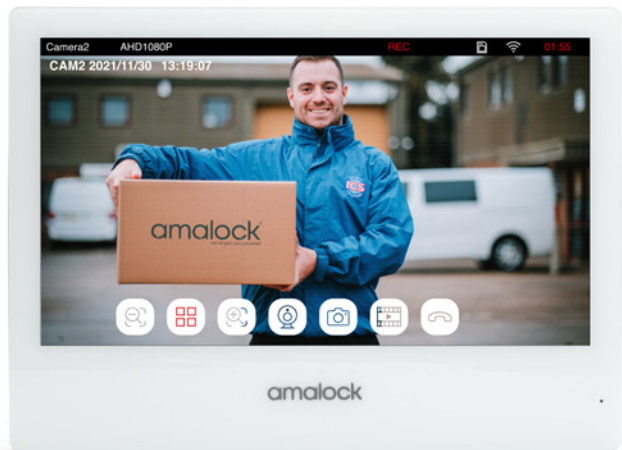

Smart Video Entry

SV3

The Amalock SV3 is designed to communicate directly to your mobile devices using wireless Wi-Fi.

- > Easy to install with our easy to understand Installation Guide.
- > Whenever the button is pressed on the Outdoor Station, your mobile device and Monitors is sent a notification to enable you to remotely unlock.

Features include:

- > Stylish slim 10" Monitor
- > Touch Screen
- > 2 Way Communication
- > Motion Alert
- > Mobile Device unlock
- > Indoor Monitor Unlock
- > Zoom in
- > Record File Playback
- > 16G SD Card included
- > Fob Access
- > 2 relay outputs
- > Expandable
  - 2 panels
  - 6 Monitors
  - 2 CCTV cameras

Options:

- > Add Extra Monitor (**MON10**)
- > Add Call Panel (**P1**)
- > Spare Keyring Fob (**SV-KF**)

10" VIDEO SCREEN		CALL PANEL	
WIDTH	249	WIDTH	47
HEIGHT	182	HEIGHT	131
DEPTH	22	DEPTH	22

Dimensions in mm.

NO MONTHLY SUBSCRIPTION

10" MONITOR