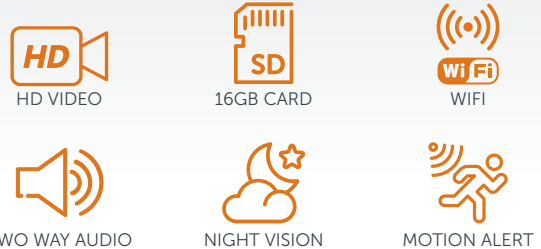

Smart Video Entry

SV1

The Amalock SV1 is designed to communicate directly to your mobile devices using wireless Wi-Fi.

- > Easy to install with our easy to understand Installation Guide.
- > Whenever the button is pressed on the Outdoor Station, your mobile device and Monitors is sent a notification to enable you to remotely unlock.

Features include:

- > Stylish slim 7" Monitor
- > Touch Screen
- > 2 Way Communication
- > Motion Alert
- > Mobile Device Unlock
- > Indoor Monitor Unlock
- > Zoom in
- > Record File Playback
- > 16G SD Card included
- > Fob Access
- > 2 relay outputs
- > Expandable
  - 2 panels
  - 6 Monitors
  - 2 CCTV cameras

Options:

- > Add Extra Monitor (**MON7**)
- > Add Call Panel (**P1**)
- > Spare Keyring Fob (**SV-KF**)

7" VIDEO SCREEN		CALL PANEL	
WIDTH	184	WIDTH	47
HEIGHT	126	HEIGHT	131
DEPTH	22	DEPTH	22

Dimensions in mm.

NO MONTHLY SUBSCRIPTION

7" MONITOR