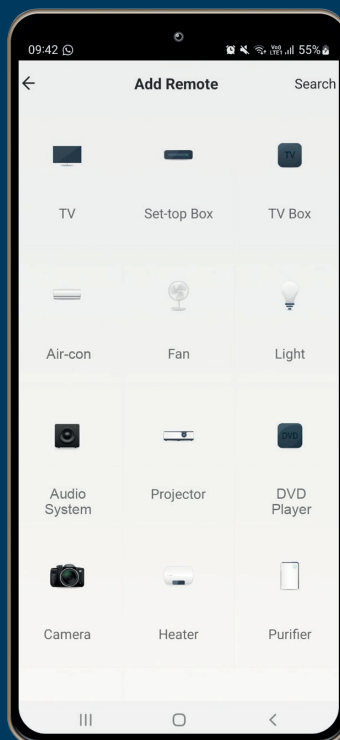

Key Features

EASY SET UP

A fuss-free set up when pairing with your home IR/RF appliances.

ONE APP, MULTIPLE CONTROLS

Pair all your IR/RF appliances with the mEzee App.

VOICE CONTROL

Supports voice control with the mEzee App for Alexa, Siri Shortcut, and Google Assistant.

SMART SCHEDULES

Enjoy the power of scheduling your IR/RF appliances all at your command.

Main Screen

IR Page

RF Page

Specifications

Hardware	Interface	Micro USB power input
	LED	1x LED indicator
	Power Supply	DC 5V 1A (power adaptor - optional)
	Weight	33g
	Dimensions	75 x 75 x 20 mm
Wireless	Wireless Standards	IEEE 802.11b/g/n
	Wireless Frequency Band	2.4GHz Wireless-N
	Wireless Security	WPA/WPA2, WPA-PSK/WPA2-PSK encryption
	Wireless Frequency Range	2.4 ~ 2.4835GHz
	Wireless Transmit Power	up to 20dBm
Infrared	Infrared Frequency	38kHz
	Infrared Remote Control distance	up to 10m
Radio Frequency	433/315 MHz	
Software	App support	Android 5.0 and above, iOS 9.0 and above
	IR Appliances	TV, Set-top Box, TV Box, Air-con, Fan, Lighting System, Audio System, Projector, DVD Player, Camera, Heater, Purifier, DIY Mode
	RF Appliances	Curtain, Roller Shutter, Window Pusher, Hanger, Projector Screen, Garage Door, Retractable Door, RF Switch, Socket, Irrigation System, Fan light, Lighting System, DIY Mode
Environmental	Operating Temperature	0°C - 50°C
	Storage Temperature	-10°C - 70°C
	Relative Humidity	≤ 85%, non-condensing