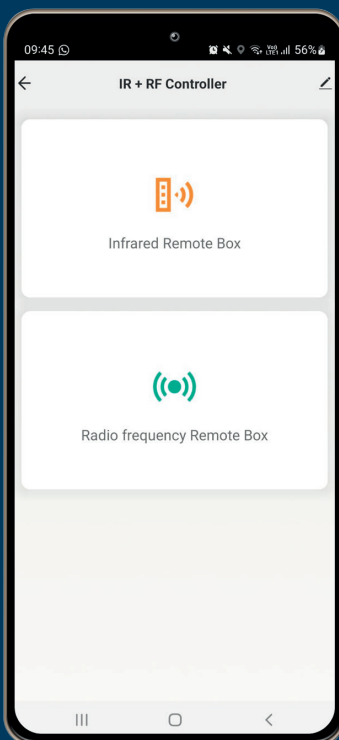

Main Screen