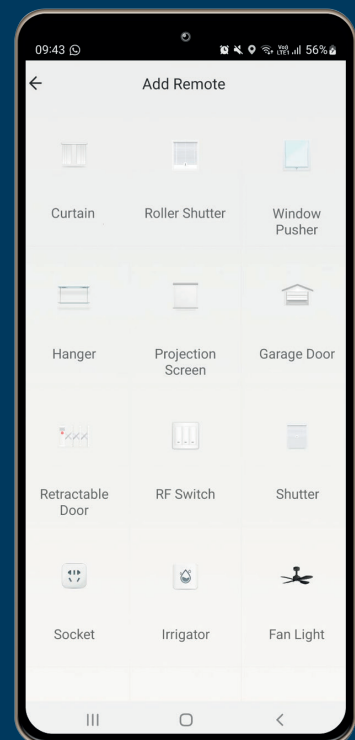

Key Features

EASY SET UP

A fuss-free set up when pairing with your home IR/RF appliances.

ONE APP, MULTIPLE CONTROLS

Pair all your IR/RF appliances with the mEzee App.

VOICE CONTROL

Supports voice control with the mEzee App for Alexa, Siri Shortcut, and Google Assistant.

SMART SCHEDULES

Enjoy the power of scheduling your IR/RF appliances all at your command.

Main Screen

IR Page

RF Page

Specifications

Hardware	Interface	Micro USB power input
	LED	1x LED indicator
	Power Supply	DC 5V 1A (power adaptor - optional)
	Weight	33g
	Dimensions	75 x 75 x 20 mm
Wireless	Wireless Standards	IEEE 802.11b/g/n
	Wireless Frequency Band	2.4GHz Wireless-N
	Wireless Security	WPA/WPA2, WPA-PSK/WPA2-PSK encryption
	Wireless Frequency Range	2.4 ~ 2.4835GHz
	Wireless Transmit Power	up to 20dBm
Infrared	Infrared Frequency	38kHz
	Infrared Remote Control distance	up to 10m
Radio Frequency	433/315 MHz	
Software	App support	Android 5.0 and above, iOS 9.0 and above
	IR Appliances	TV, Set-top Box, TV Box, Air-con, Fan, Lighting System, Audio System, Projector, DVD Player, Camera, Heater, Purifier, DIY Mode
	RF Appliances	Curtain, Roller Shutter, Window Pusher, Hanger, Projector Screen, Garage Door, Retractable Door, RF Switch, Socket, Irrigation System, Fan light, Lighting System, DIY Mode
Environmental	Operating Temperature	0°C - 50°C
	Storage Temperature	-10°C - 70°C
	Relative Humidity	≤ 85%, non-condensing