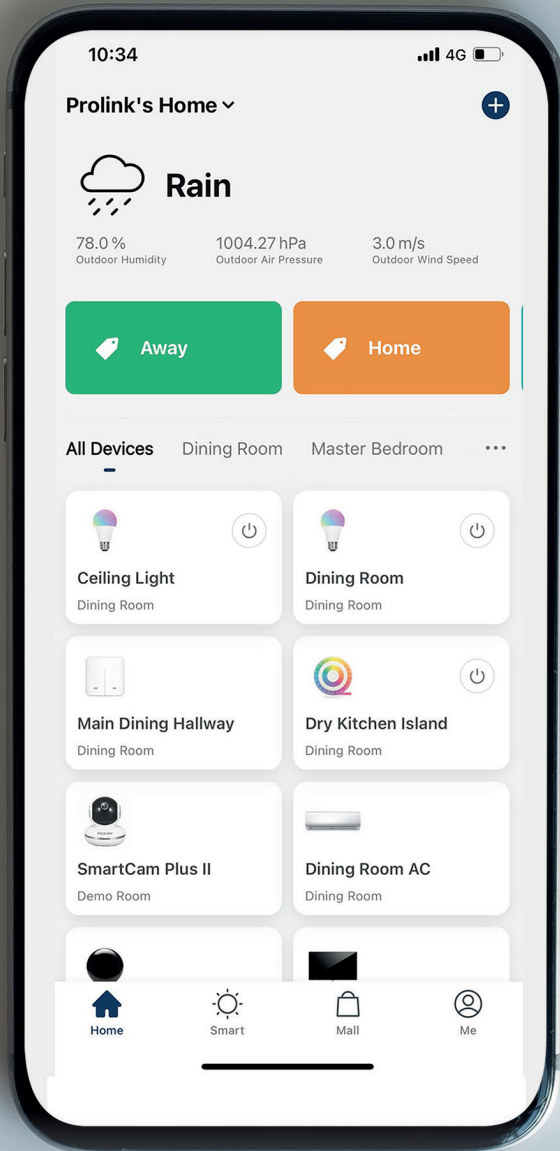

Smart Zigbee Wall Switch (Coming soon)

DS-3305

Smart Gateway

Smart Zigbee + Bluetooth Hub (Coming soon)

DS-3306

Simple control from a single source

Your benefits

- Remote control with mEzee app
- Voice control
- Time schedule
- Family sharing

**Dual Band Wi-Fi
AC1200 Extender**

DH-5201

**2.4GHz Wi-Fi
N300 Extender**

PEN1201

Smarter Living with Prolink

More than a Smart Home. Prolink offers you a complete solution that fulfils all wishes.

mEzee
App control

Easy Setup

Scene Mode

Smart Schedule

Automation

Voice Control

Integrate all your smart devices within a single app!

Prolink mEzee App

Prolink mEzee app provides you with a simple, convenient, easy to setup/paired with multiple smart devices. Manage, control, and set automations for all your Prolink security cameras, smart plugs, and bulbs anytime, anywhere.

Download mEzee App