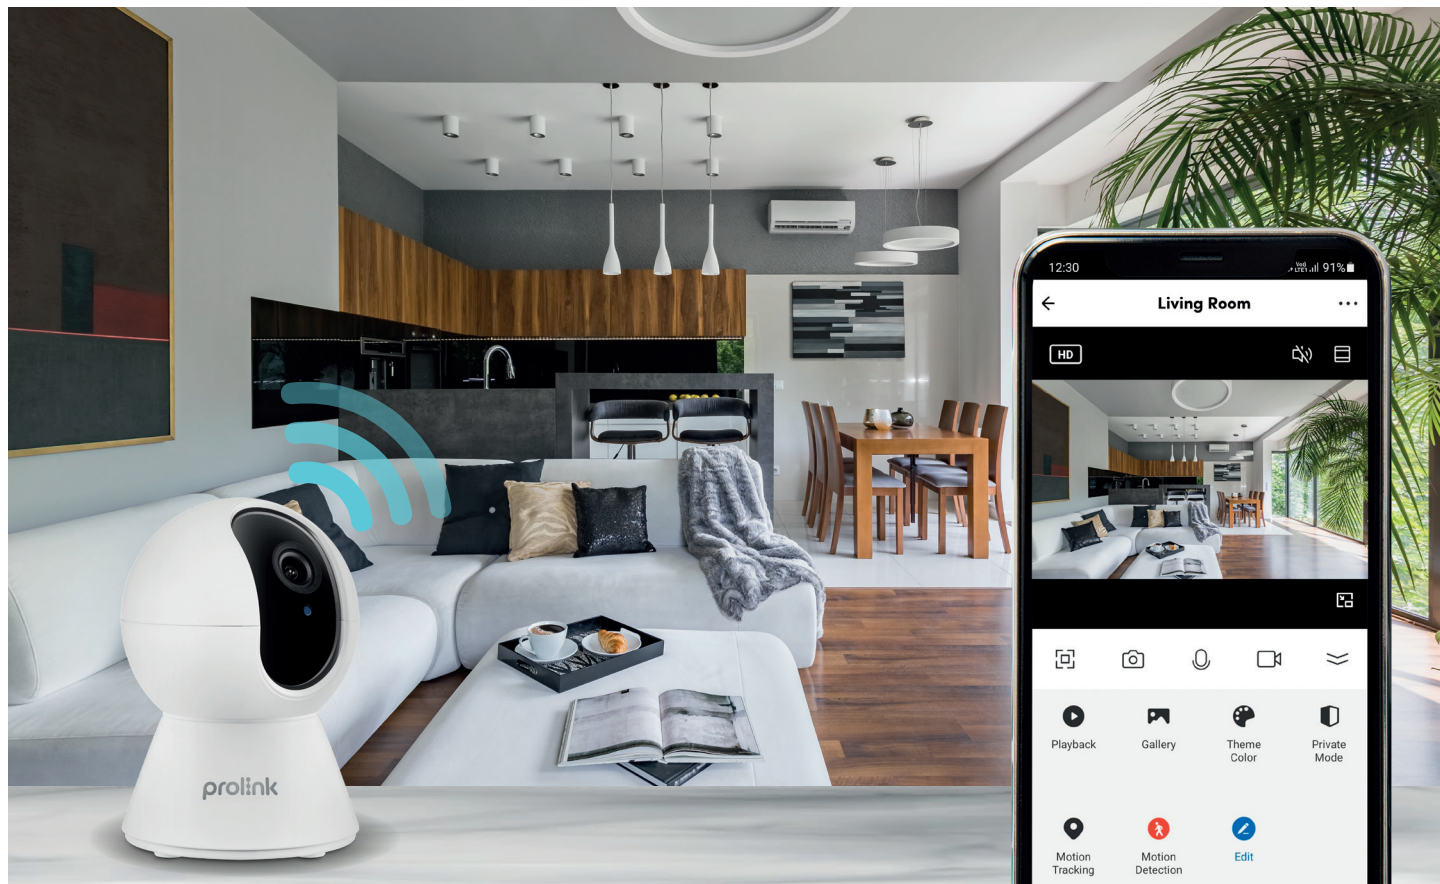

Smart Home

Designed to make your life simpler

Smart Security Camera

You are always in control to see what exactly happens in your home, no matter where you are, right from your smartphone.

Home Security Camera

DS-3101

Keep your home or loved ones safe and secure with this smart home monitoring device.

The Full-HD Home Security Camera records great angles, motion detects, and even allows you to connect to your loved ones with the built-in microphone – all controlled via the app.

Dual Band 3MP Home Security Camera DS-3105 (coming soon)

The Prolink Dual Band Home Security Camera (DS-3105) is a 3MP 2K Smart Wi-Fi Pan/Tilt/Zoom IP Camera. With its 120-degree wide-angle lens and the additional night vision feature (clear visibility of up to 10 meters), the device enables users to capture sharp and clear moving objects both day and night – the perfect indoor monitoring device.

Dual Band 3MP Outdoor Security Camera

DS-3103 (coming soon)

The Prolink 2.4/5GHz Smart Outdoor Full-HD Wireless Wi-Fi IP Camera (DS-3103) is a Full HD Smart Wi-Fi Pan-Tilt-Zoom IP Camera. With its colour night vision feature (clear visibility of up to 20 meters), the device enables users to capture sharp and clear moving objects both day and night – the perfect indoor monitoring device.