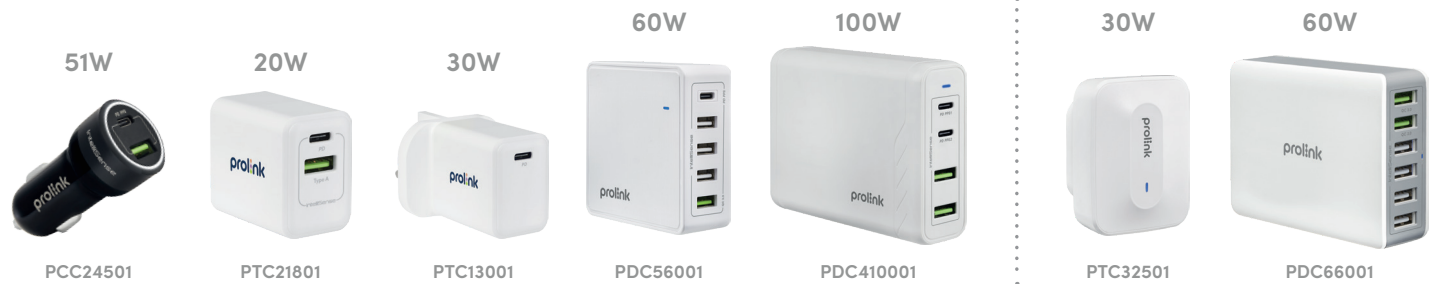

PD & USB CHARGERS

Whether you need a quick charge on the go or by your desk, browse through our array of chargers to find your best fit.