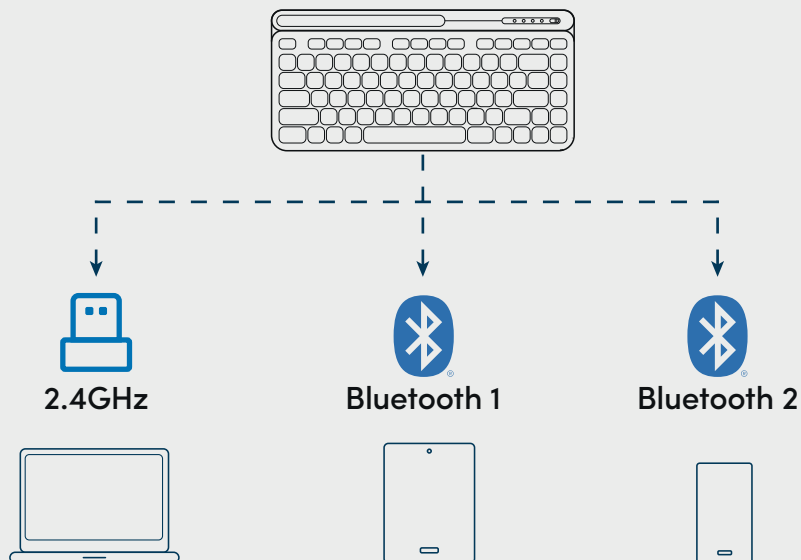

Specifications

Connection Mode	Bluetooth 3.0 / 5.0 + USB receiver (Wireless 2.4GHz)
Keys	82 (inclusive of 13 multimedia shortcuts)
Multi-device Pairing	Up to 3 devices
Wireless Distance	Up to 10 meters
Power	1 x AAA Battery
Dimensions	308mm x 144.2mm x 21mm (L x W x H)
Weight	445 ± 10g
Operating Humidity	<85%
Operating Temperature	0 – 40°C
Power Switch	Yes
Battery Indicator	Yes
Package Contents	1 x Mini keyboard 1 x Nano USB receiver 1 x AAA battery 1 x User guide

Dual-mode connection

GK-5001M connects up to three devices using Wireless 2.4GHz or Bluetooth and lets you switch between them effortlessly.

Ver1.0_20.09.2022

Authorised Distributor/ Reseller:

Compatible with:

Windows

macOS

Android

iPadOS/iOS