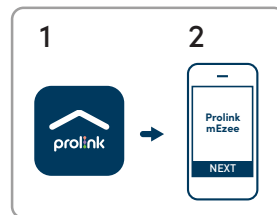

²Please check with your Sales Representative for availability

Scan here to get free Prolink mEzee app:

Easy Setup

Easy setup with no complicated router settings and zero network configuration

1. Download and run App on mobile/tablet
2. Follow in-app instructions