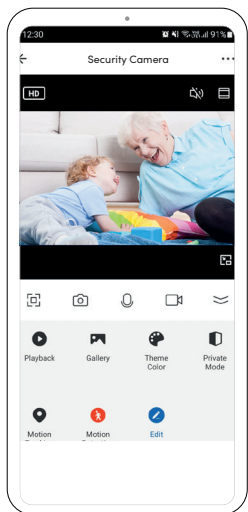

¹Cloud Storage is hosted, managed, and may be chargeable by Prolink's third party service provider (Tuya Smart Inc.). Charges incurred are between the user and Tuya Smart Inc. Prolink and its subsidiaries do not have the access to the user's cloud storage account and are not liable for any disputes and/or issues between the user and Tuya Smart Inc.

²Please check with your Sales Representative for availability

Scan here to get free Prolink mEzee app: