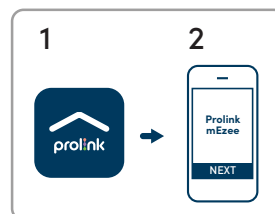

<sup>2</sup>Please check with your Sales Representative for availability

Scan here to get free Prolink mEzee app:

### Easy Setup

Easy setup with no complicated router settings and zero network configuration

1. Download and run App on mobile/tablet
2. Follow in-app instructions

You are done in 2 simple steps with no PC required