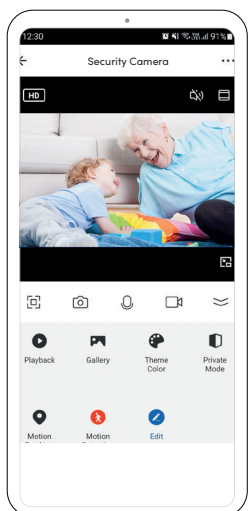

Note: This product do not support power adapter and cable with PD/PPS charging protocol. It is recommended to plug-in using the included power adapter and cable.

¹Cloud Storage is hosted, managed, and may be chargeable by Prolink's third party service provider (Tuya Smart Inc.). Charges incurred are between the user and Tuya Smart Inc. Prolink and its subsidiaries do not have the access to the user's cloud storage account and are not liable for any disputes and/or issues between the user and Tuya Smart Inc.

²Please check with your Sales Representative for availability

Scan here to get free Prolink mEzee app: