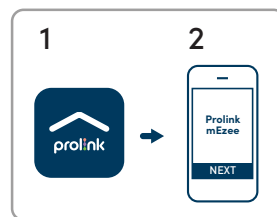

²Please check with your Sales Representative for availability

Scan here to get free
Prolink mEzee app:

Easy Setup

Easy setup with no complicated router settings and zero network configuration

1. Download and run App on mobile/tablet
2. Follow in-app instructions