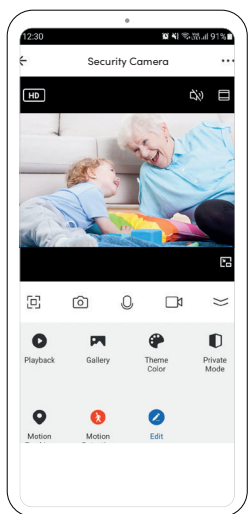

¹Cloud Storage is hosted, managed, and may be chargeable by Prolink's third party service provider (Tuya Smart Inc.). Charges incurred are between the user and Tuya Smart Inc. Prolink and its subsidiaries do not have the access to the user's cloud storage account and are not liable for any disputes and/or issues between the user and Tuya Smart Inc.

²Please check with your Sales Representative for availability

Scan here to get free
Prolink mEzee app: