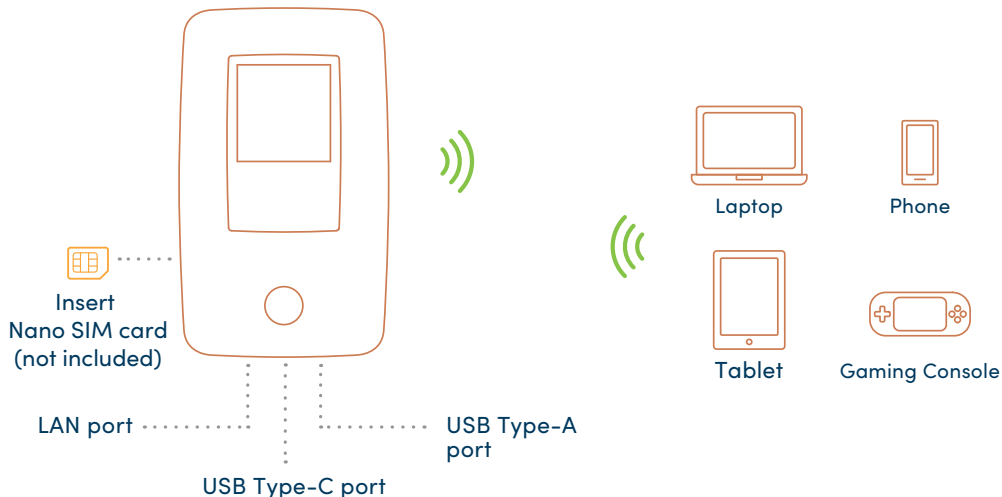

Multi-user Access

Convenient and multifunctional, allowing up to 16 users to access the Internet together.

How It Works

Specifications

Hardware	Battery	5200mAh
	USB Version	USB 2.0 High-speed
	USB Power	Type-C Input 5V/2A Type-A output 5V/1A
	Interface	USB, Wi-Fi, Ethernet
	Buttons	Power, Reset, WPS
	Ethernet	10/100Mbps 1 x LAN/WAN Fast Ethernet
	USIM/SIM Slot	Nano SIM 4FF
	LCD Screen Size	1.44" TFT 128*128
LTE	LTE Bands	B1/3/5/7/8/20/38/40/41
	UMTS Bands	B1/5/8
	LTE Speed	CAT4, 150Mbps DL, 50Mbps UL
	LTE antenna	Built-in (2*2)
Wi-Fi	Max Client Devices	16
	Standard	802.11 b/g/n
	Wi-Fi Security	OPEN & WPA-PSK & WPA2-PSK & WPA-PSK/WPA2-PSK
	Wi-Fi Antenna	Built-in
	Wi-Fi Speed	Up to 300Mbps
	Wi-Fi Frequency	2.412~2.484GHz
	Output Power	20dBm max
Features	Auto APN, USSD, SMS	Supported
	Firewall	Port Filtering/Port Forwarding/Port Mapping/DMZ/UPnP
	Power Bank	Supported
Dimension	100 x 60 x 23mm (L x W x H)	
Weight	161g	