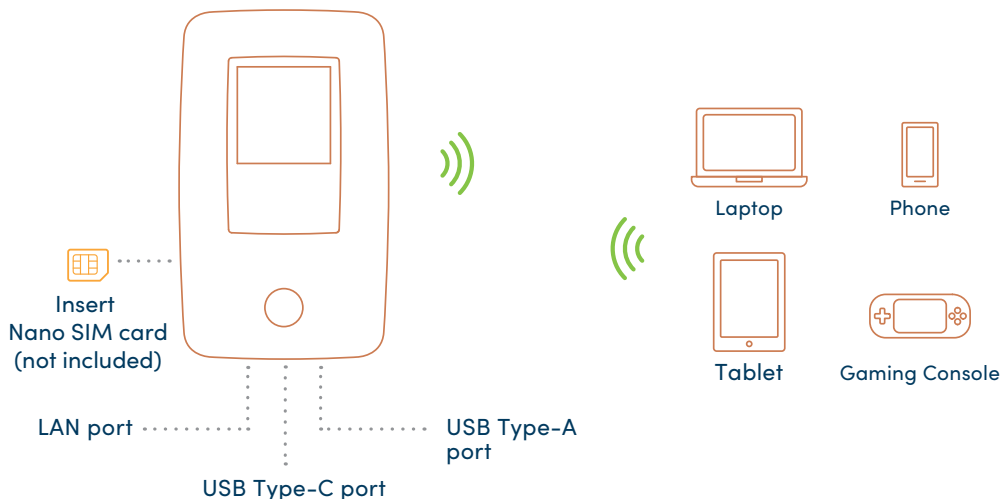

How It Works