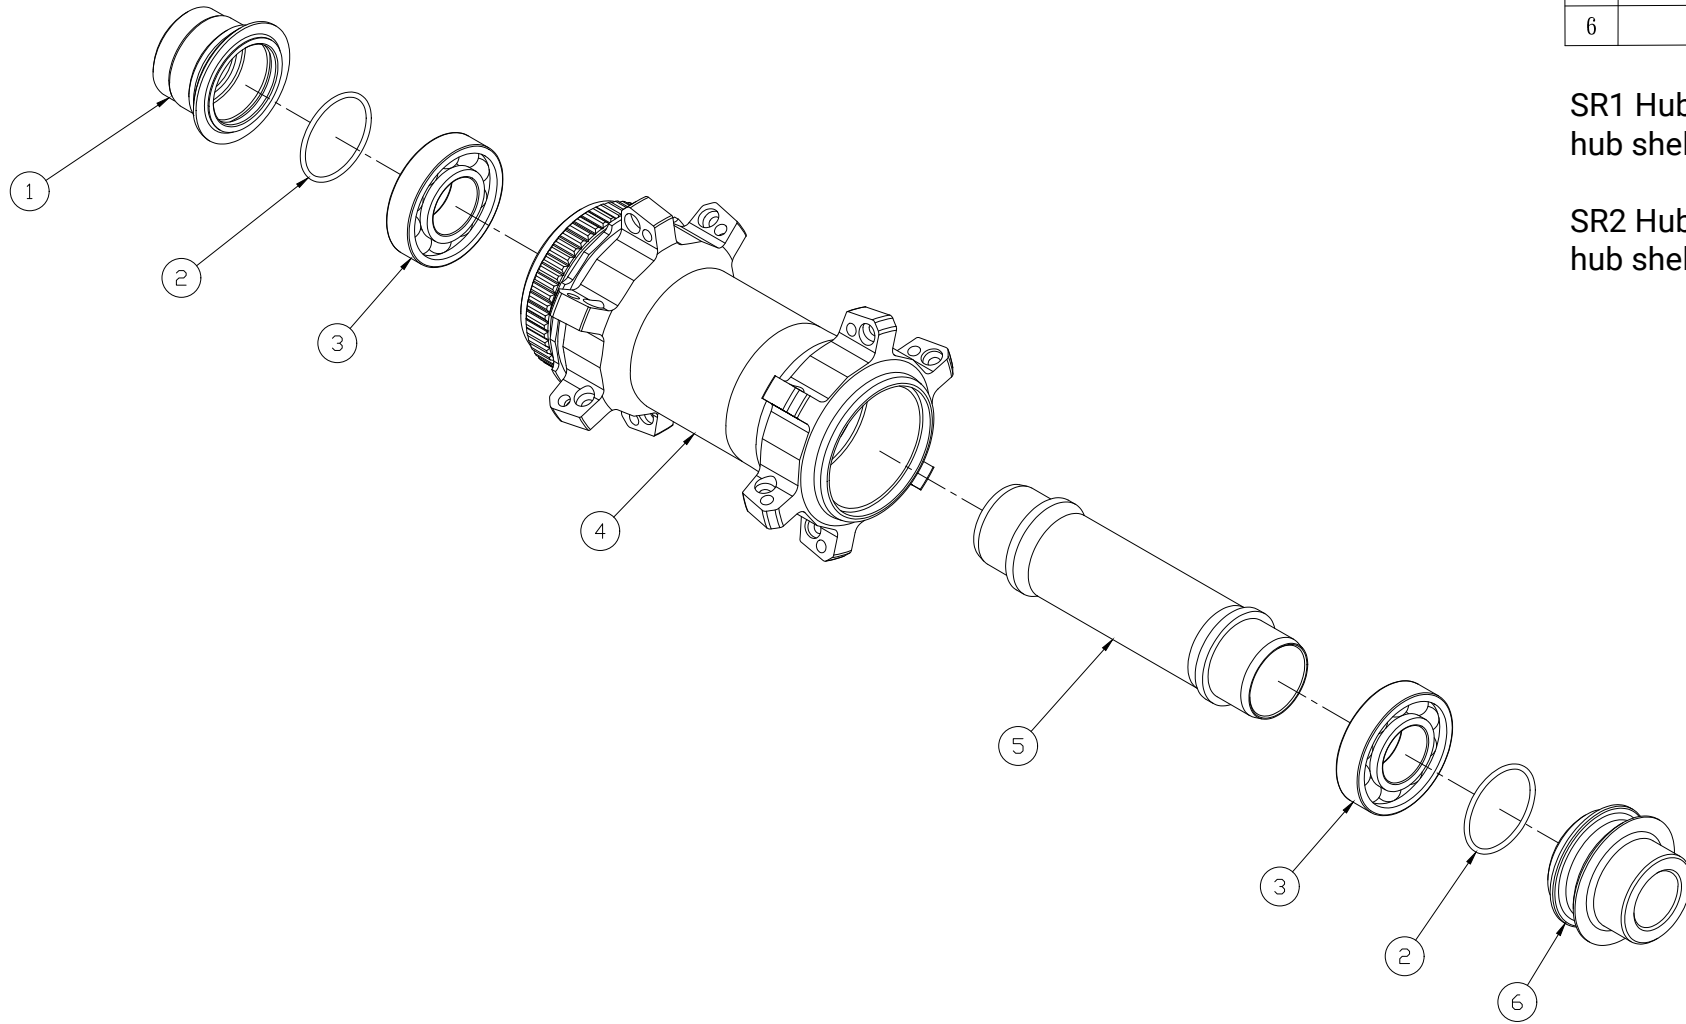

| ITEM# | DESCRIPTION | Q' TY |
|-------|----------------|-------|
| 1 | Cap | 1 |
| 2 | O-ring | 2 |
| 3 | Bearing (6803) | 2 |
| 4 | Hub shell | 1 |
| 5 | Axle | 1 |
| 6 | Cap | 1 |

SR1 Hubs - Straight pull
hub shell

SR2 Hubs - J-Bend
hub shell

prime