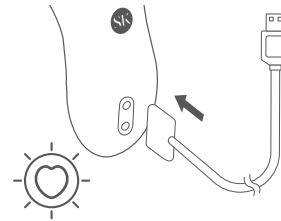

2. Wash your device with soap and water, or toy cleaner suitable for use with silicone items.
3. Lubricate your device with a water-based, silicone compatible lubricant.