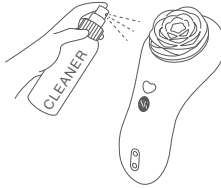

2. Wash your device with soap and water, or toy cleaner suitable for use with silicone items.
3. Lubricate your device with a water-based, silicone compatible lubricant.