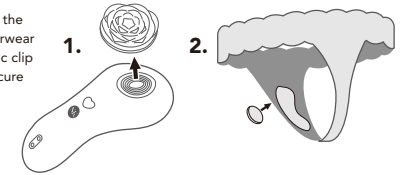

HOW TO USE YOUR SURPRISE

Place the SURPRISE on the inner side of your underwear and attach the magnetic clip on the outer side to secure the SURPRISE in place.