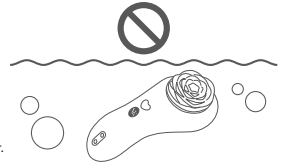

Front

secret **SK** kisses ROSEGASM

GETTING STARTED

1. Before first use, charge your device for approximately 90-120 minutes. The USB charging cable can be plugged into any USB port of USB/AC power adapter (not included).

CHARGING = LED Light Flashing
FULLY CHARGED = Solid Light
LOW BATTERY = Rapid Flashing Light

2. Wash your device with soap and water, or toy cleaner suitable for use with silicone items.
3. Lubricate your device with a water-based, silicone compatible lubricant.

HOW TO USE YOUR SURPRISE

Place the SURPRISE on the inner side of your underwear and attach the magnetic clip on the outer side to secure the SURPRISE in place.

CONTROLS

- 9 VIBRATION PATTERNS (ON VIBE)
- 9 VIBRATION PATTERNS (ON REMOTE)
- PAUSE (ON REMOTE)

LONG PRESS
to turn **ON/OFF**
SHORT PRESS
to **CHANGE**
MODES

VIBRATION MODES

- 1.
- 2.
- 3.
- 4.
- 5.
- 6.
- 7.
- 8.
- 9.

Back

SPECIFICATIONS

MATERIALS	ABS & Silicone
SIZE	89.2 x 40mm
WEIGHT	~80 g
CHARGING TIME	90-120 Minutes
USE TIME	60 Minutes
BATTERY TYPE & CAPACITY	3.7V Li-ion / 170 mAh
VIBRATION MODES	9 Vibration Modes
IPX	IPX7 Waterproof

DISPOSAL INFORMATION

Disposal of old electronic equipment (applicable in the EU and other European countries with separate waste collection systems):

The crossed-out dustbin symbol indicates that these items should not be treated as household waste, but rather brought to the appropriate collection point for recycling electrical and electronic equipment.

WARNING!

This item is sold as an adult novelty only. Item does not contain phthalates and it is recommended to use water-based lubricants. Should any irritation or discomfort occur, stop using this item immediately. The usage of this product is in no way a means to warrant any medical claims.

FCC WARNING STATEMENT