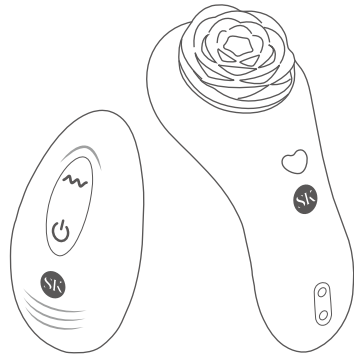

Front

secret **SK** kisses ROSEGASM

Surprise

GETTING STARTED

1. Before first use, charge your device for approximately 90-120 minutes. The USB charging cable can be plugged into any USB port of USB/AC power adapter (not included).

CHARGING = LED Light Flashing
FULLY CHARGED = Solid Light
LOW BATTERY = Rapid Flashing Light