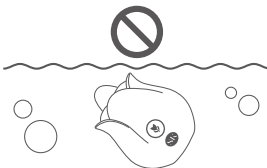

2. Wash your device with soap and water, or toy cleaner suitable for use with silicone items.

3. Lubricate your device with a water-based, silicone compatible lubricant.

4. Our products are designed to be waterproof. Your device can be used in the shower and can be run under water in the sink to be cleaned.