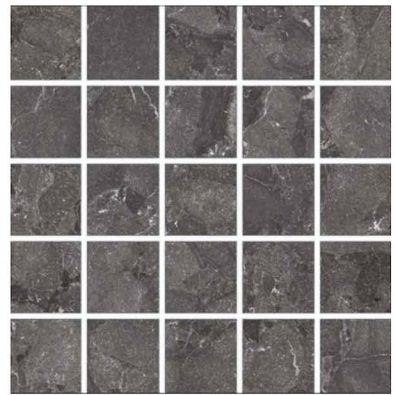

Dark Gray
2x2 Mosaic