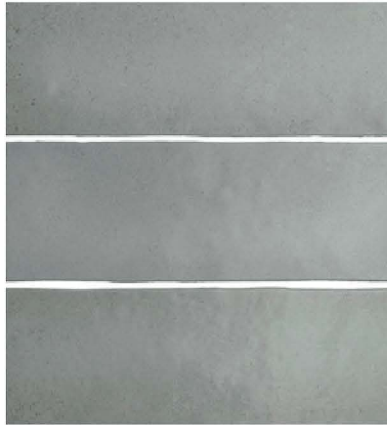

PATINA

Sand

Dove

MORE ABOUT PATINA

These 2.5x8 inch ceramic white body tiles are not just tiles; they're a testament to the artistry of time, offering a rich depth of character and substantial shade variation that adds a touch of intrigue to any space. The Patina collection celebrates the beauty of imperfection and the allure of time-worn elegance. With its subdued palette and matte finish, these tiles evoke a sense of nostalgia and authenticity, transforming your walls into a canvas of understated sophistication. Dare to embrace the beauty of age, dare to explore - with Patina.