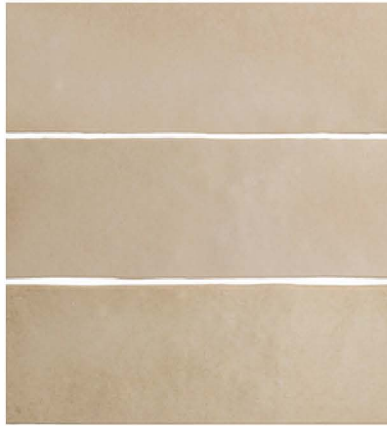

PATINA

Sand

MORE ABOUT PATINA

These 2.5x8 inch ceramic white body tiles are not just tiles; they're a testament to the artistry of time, offering a rich depth of character and substantial shade variation that adds a touch of intrigue to any space. The Patina collection celebrates the beauty of imperfection and the allure of time-worn elegance. With its subdued palette and matte finish, these tiles evoke a sense of nostalgia and authenticity, transforming your walls into a canvas of understated sophistication. Dare to embrace the beauty of age, dare to explore - with Patina.