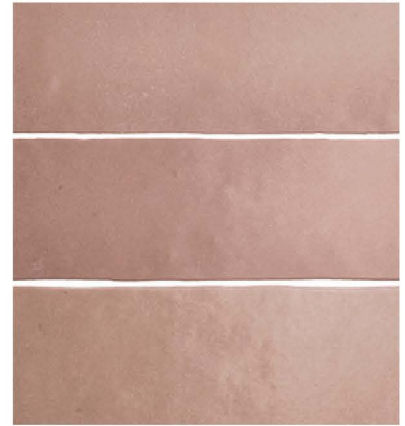

NEW FROM URBAN COAST PATINA

PATINA

Chalk

Sand

Rose

Turquoise

Dove

Raven

MORE ABOUT PATINA

These 2.5x8 inch ceramic white body tiles are not just tiles; they're a testament to the artistry of time, offering a rich depth of character and substantial shade variation that adds a touch of intrigue to any space. The Patina collection celebrates the beauty of imperfection and the allure of time-worn elegance. With its subdued palette and matte finish, these tiles evoke a sense of nostalgia and authenticity, transforming your walls into a canvas of understated sophistication. Dare to embrace the beauty of age, dare to explore - with Patina.