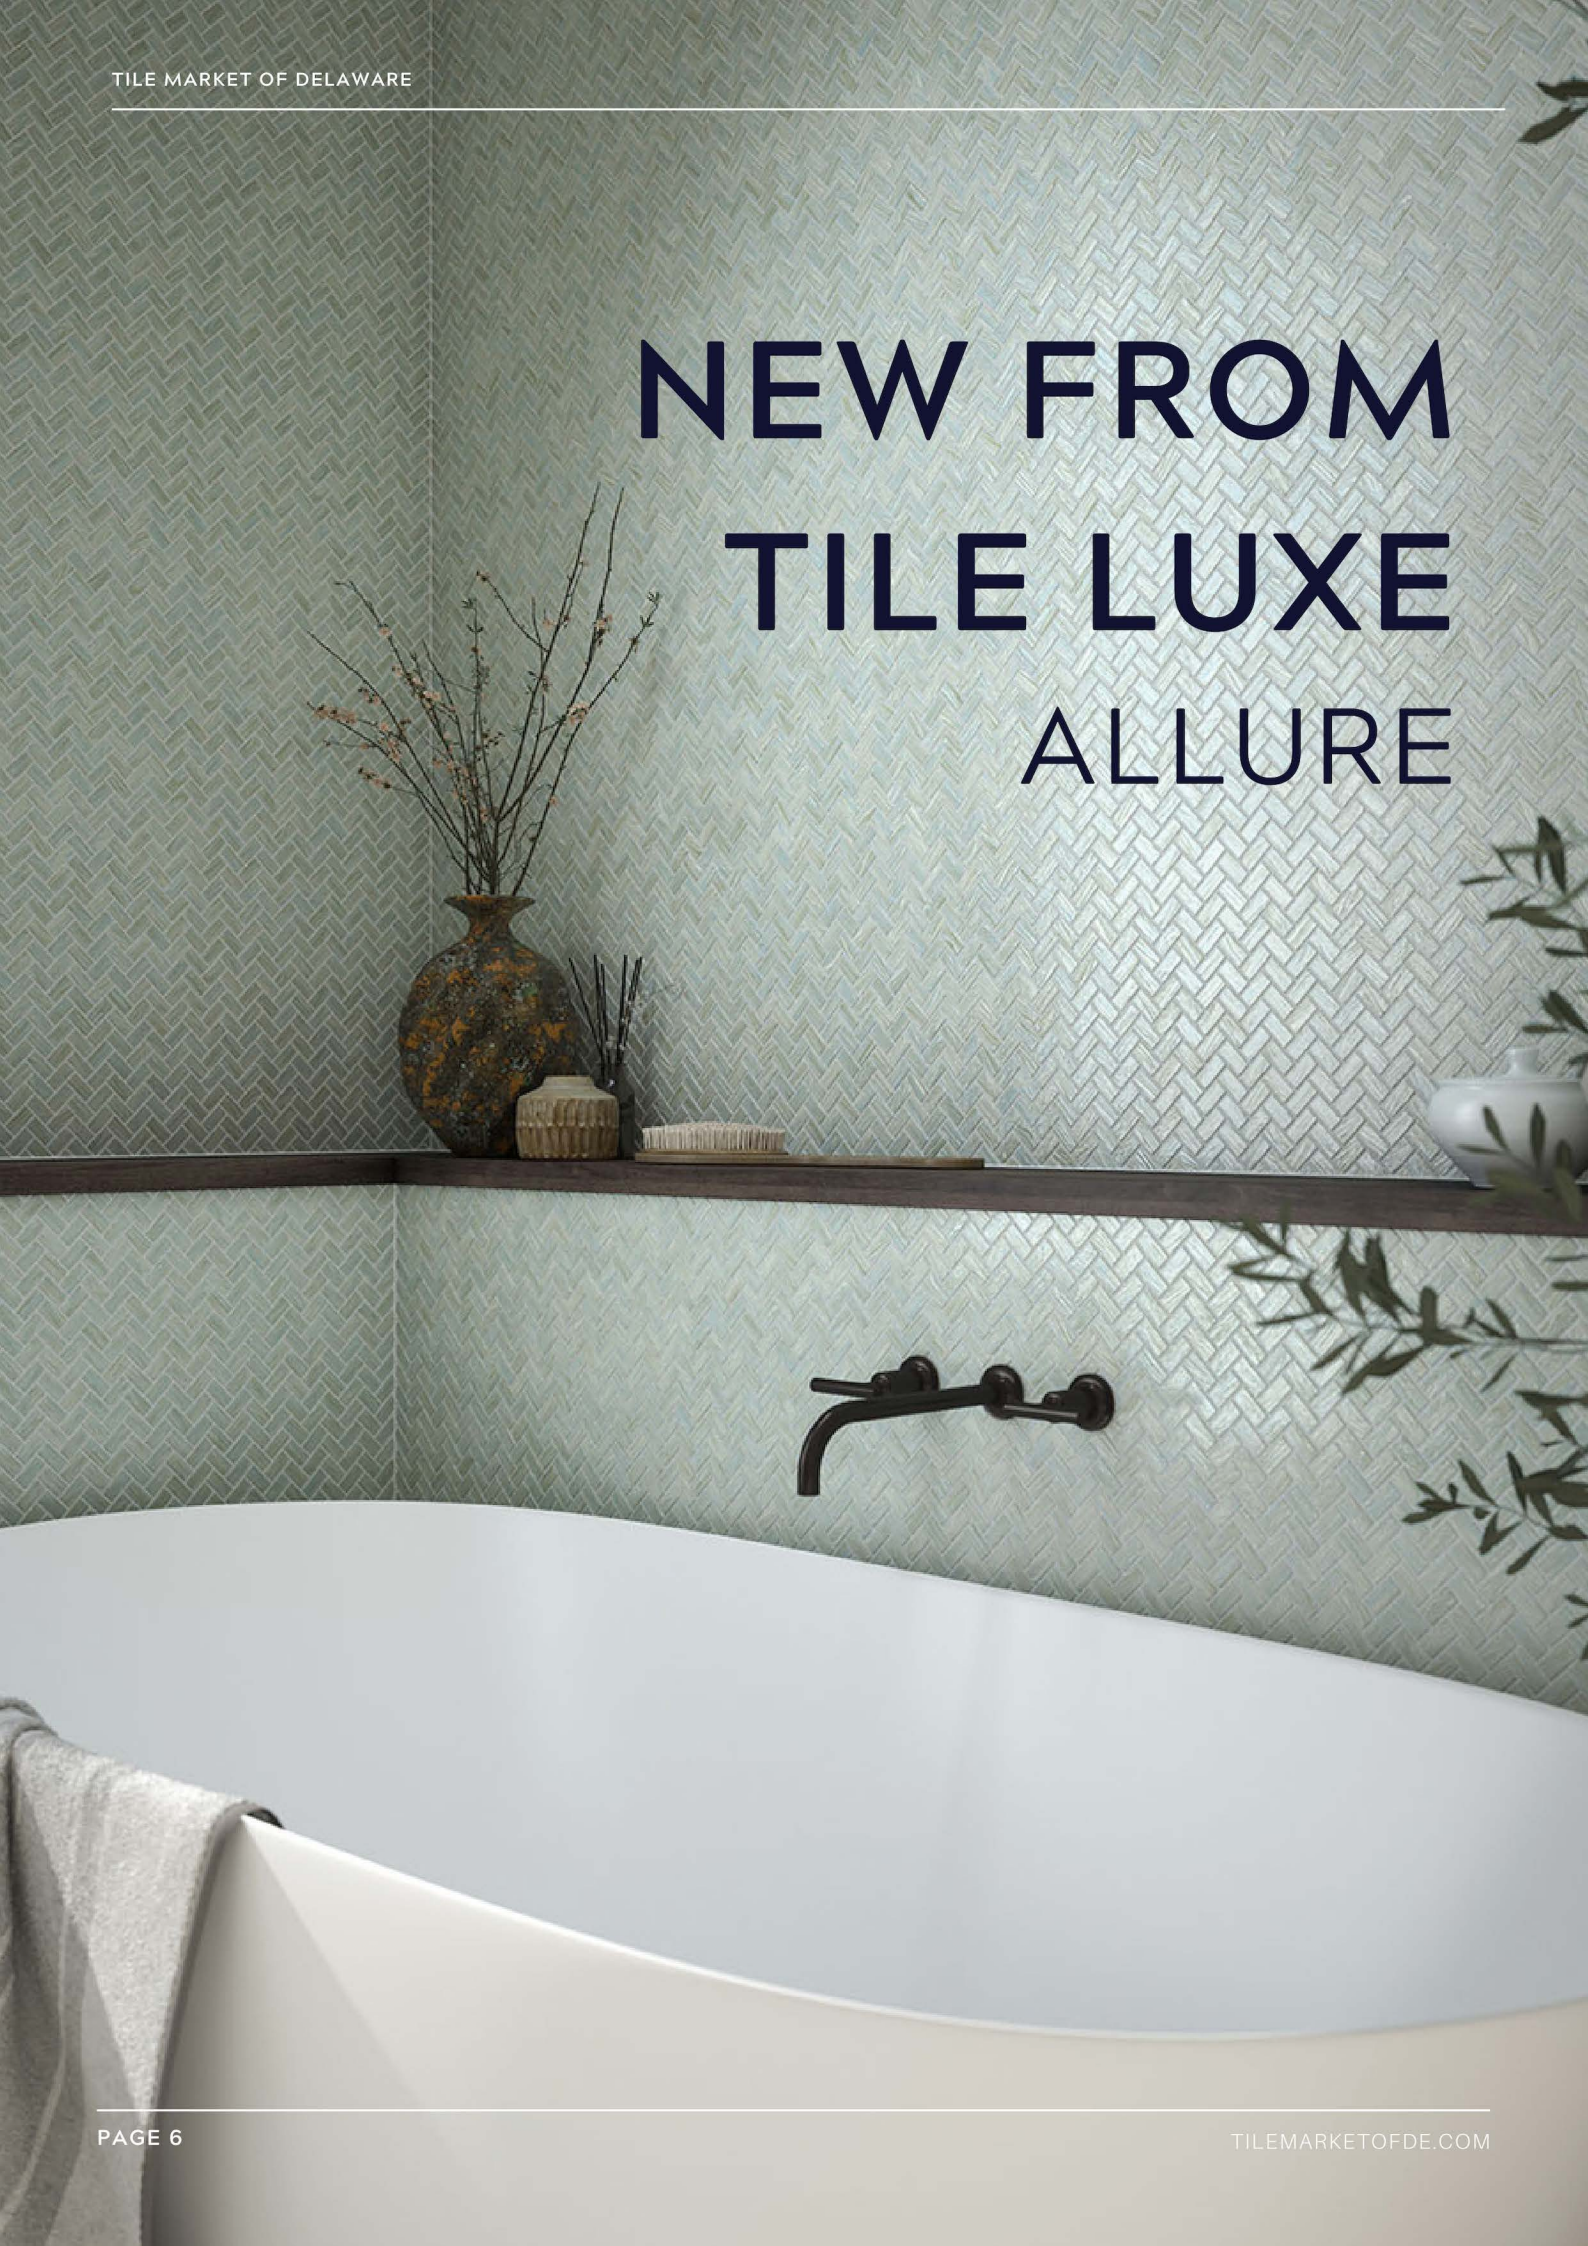

NEW FROM TILE LUXE ALLURE