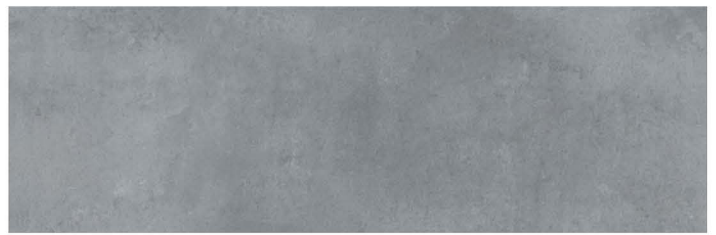

UTOPIA

12x40 Blue

MORE ABOUT UTOPIA

Introducing Utopia by Urban Coast Tile - where dreams take shape and reality meets imagination in a symphony of color and design. These magnificent 24x40 inch ceramic wall tiles redefine the boundaries of space with their matte finish, offering a canvas for boundless creativity and unparalleled elegance.

Whether you're seeking to create a sanctuary of calm or a haven of inspiration, Utopia offers a glimpse into a world where anything is possible. With its striking design and versatile palette, these ceramic wall tiles invite you to transform your space into a utopian paradise - where beauty knows no bounds and imagination reigns supreme. Embark on a journey to your own personal utopia - with Utopia by Urban Coast Tile.