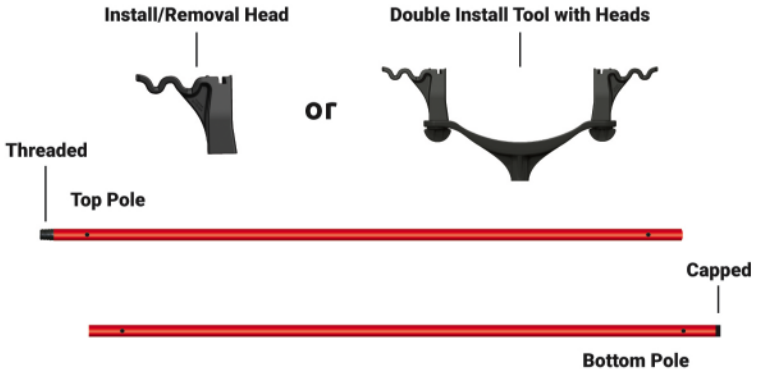

Line on backside of install/removal head

3

SALE!

4

Click magnet to ceiling frame

5

Magnet releases on its own

6

Line tightens and holds sign

7

SALE!

SINGLE MAGNET REMOVAL

Magnet **REMOVAL** with
MagneClick® SLIM
Magnetic Hanging Fixtures

Head

25lb
Monofilament

Max 24lb
Mid 15lb
Mini 7lb

DOUBLE MAGNET INSTALLATION

DOUBLE MAGNET REMOVAL

INSTALLATION/REMOVAL POLE KITS

9ft
Reach

12ft
Reach

16ft
Reach

OTHER GREAT PRODUCTS!

MOUNT FROM THE GROUND

12-BALLOON CLUSTER KIT

CEILING COLUMN KIT

NO HELIUM • FAST SHIPPING • NO MINIMUM

MOUNT FROM THE GROUND

30" BALLOON HANGING KIT

LEARN MORE

HELIUM-FREE

REUSABLE