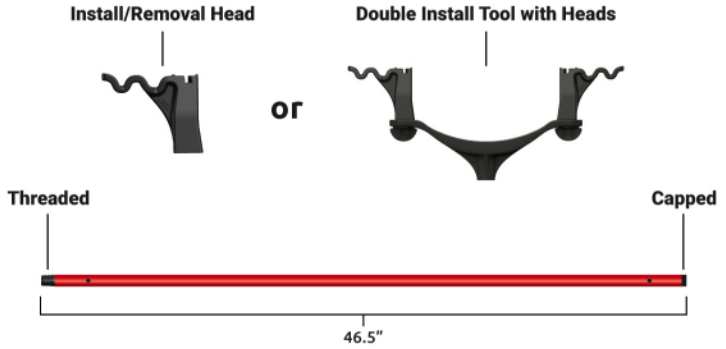

Line tightens and holds sign

7

SALE!

SINGLE MAGNET REMOVAL

Magnet **REMOVAL** with
MagneClick® SLIM
Magnetic Hanging Fixtures

Head

25lb
Monofilament

Max 24lb
Mid 15lb
Mini 7lb

DOUBLE MAGNET INSTALLATION

DOUBLE MAGNET REMOVAL

INSTALLATION/REMOVAL POLE KITS

9ft
Reach

12ft
Reach

16ft
Reach

OTHER GREAT PRODUCTS!

MOUNT FROM THE GROUND

12-BALLOON CLUSTER KIT

CEILING COLUMN KIT

NO HELIUM • FAST SHIPPING • NO MINIMUM

MOUNT FROM THE GROUND

30" BALLOON HANGING KIT

LEARN MORE

HELIUM-FREE

REUSABLE