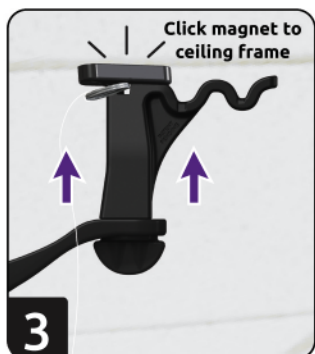

DOUBLE MAGNET INSTALLATION