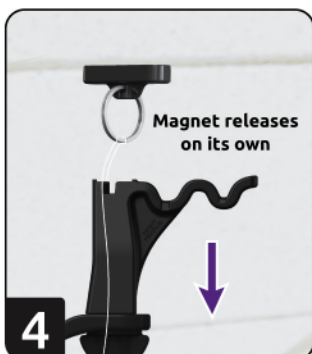

DOUBLE MAGNET INSTALLATION