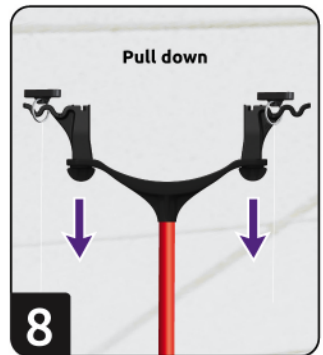

Line on backside of install/removal head

3

SALE!

4

Click magnet to ceiling frame

5

Magnet releases on its own

6

Line tightens and holds sign

7

SALE!

SINGLE MAGNET REMOVAL

Magnet **REMOVAL** with
MagneClick® SLIM
Magnetic Hanging Fixtures

Head

25lb
Monofilament

Max 24lb
Mid 15lb
Mini 7lb

DOUBLE MAGNET INSTALLATION

DOUBLE MAGNET REMOVAL

INSTALLATION/REMOVAL POLE KITS

9ft
Reach

12ft
Reach

16ft
Reach

OTHER GREAT PRODUCTS!

MOUNT FROM THE GROUND