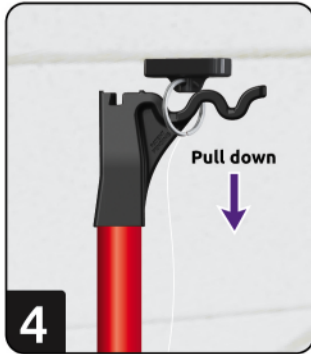

MagneClick® SLIM

Magnetic Hanging Fixtures

INSTALLATION & REMOVAL INSTRUCTIONS

Great for:

- Signs
- Holiday lights
- Party decorations
- Keychains
- Balloons
- Retail fixtures
- And much more!

**NO MORE
LADDERS!**

Line on backside of install/removal head

3

SALE!

4

Click magnet to ceiling frame

5

Magnet releases on its own

6

Line tightens and holds sign

7

SALE!

SINGLE MAGNET REMOVAL

Magnet **REMOVAL** with
MagneClick® SLIM
Magnetic Hanging Fixtures

Head

25lb
Monofilament

Max 24lb
Mid 15lb
Mini 7lb

DOUBLE MAGNET INSTALLATION

DOUBLE MAGNET REMOVAL

INSTALLATION/REMOVAL POLE KITS

9ft
Reach

12ft
Reach

16ft
Reach

OTHER GREAT PRODUCTS!

MOUNT FROM THE GROUND