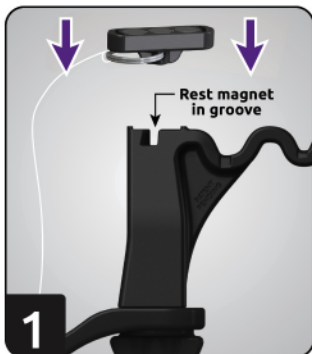

DOUBLE MAGNET INSTALLATION