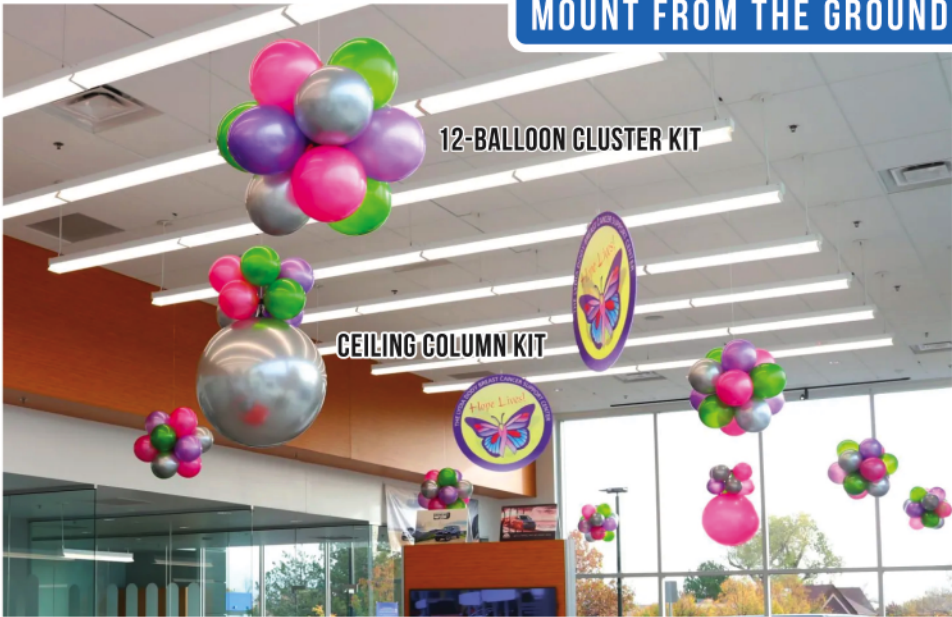

DOUBLE MAGNET INSTALLATION

DOUBLE MAGNET REMOVAL

INSTALLATION/REMOVAL POLE KITS

9ft
Reach

12ft
Reach

16ft
Reach

OTHER GREAT PRODUCTS!

MOUNT FROM THE GROUND