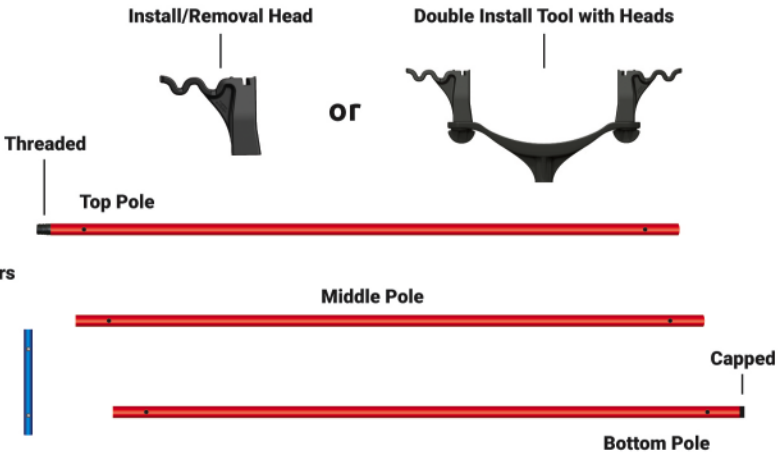

Line on backside of install/removal head

3

SALE!

4

Click magnet to ceiling frame

5

Magnet releases on its own

6

Line tightens and holds sign

7

SALE!

SINGLE MAGNET REMOVAL

Magnet **REMOVAL** with
MagneClick® SLIM
Magnetic Hanging Fixtures

Head

25lb
Monofilament

Max 24lb
Mid 15lb
Mini 7lb

DOUBLE MAGNET INSTALLATION

DOUBLE MAGNET REMOVAL

INSTALLATION/REMOVAL POLE KITS

9ft
Reach

12ft
Reach

16ft
Reach

OTHER GREAT PRODUCTS!

MOUNT FROM THE GROUND

12-BALLOON CLUSTER KIT

CEILING COLUMN KIT

NO HELIUM • FAST SHIPPING • NO MINIMUM

MOUNT FROM THE GROUND

30" BALLOON HANGING KIT

LEARN MORE

HELIUM-FREE

REUSABLE