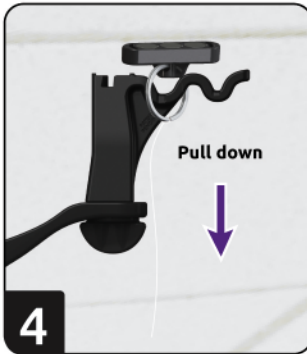

Line on backside of install/removal head

3

SALE!

4

Click magnet to ceiling frame

5

Magnet releases on its own

6

Line tightens and holds sign

7

SALE!

SINGLE MAGNET REMOVAL

Magnet **REMOVAL** with
MagneClick® SLIM
Magnetic Hanging Fixtures

Head

25lb
Monofilament

Max 24lb
Mid 15lb
Mini 7lb

DOUBLE MAGNET INSTALLATION

DOUBLE MAGNET REMOVAL

INSTALLATION/REMOVAL POLE KITS

9ft
Reach

12ft
Reach

16ft
Reach

OTHER GREAT PRODUCTS!

MOUNT FROM THE GROUND