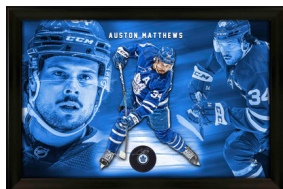

Door Crashers

IN-STORE SPECIALS: TIER 2

Customers are allowed to purchase ONE OF EACH item from this group

$600

REG PRICE: $1,299.99

ONLY 5 AVAILABLE

$300