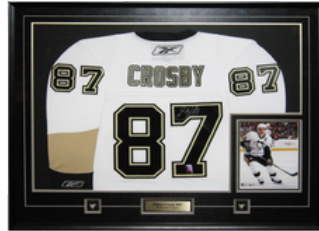

Custom Framing

(WALK-IN SPECIALS)

FRM-JERS-1

SALE
\$250.00
REG PRICE: \$499.99

FRM-JERS-2

SALE
\$275.00
REG PRICE: \$549.99

FRM-JERS-5

SALE
\$325.00
REG PRICE: \$649.99