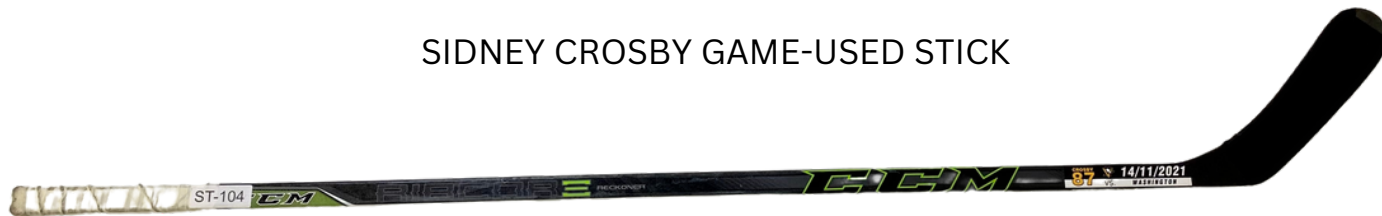

ONLY 2 AVAILABLE

\$1400

REG PRICE: \$2,999.99

ONLY 1 AVAILABLE

\$1500

SIDNEY CROSBY GAME-USED STICK

REGULAR PRICE: \$4,999.99

ONLY 1 AVAILABLE