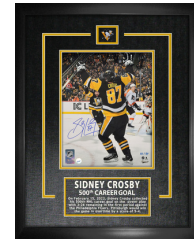

FRM-JERS-6

SALE
\$275.00
REG PRICE: \$549.99

FRM-8X10-PLT

SALE
\$33.00
REG PRICE: \$69.99

FRM-8X10-ETCH-PN

SALE
\$45.00
REG PRICE: \$99.99

FRM-11X14-PLT

SALE
\$50.00
REG PRICE: \$109.99