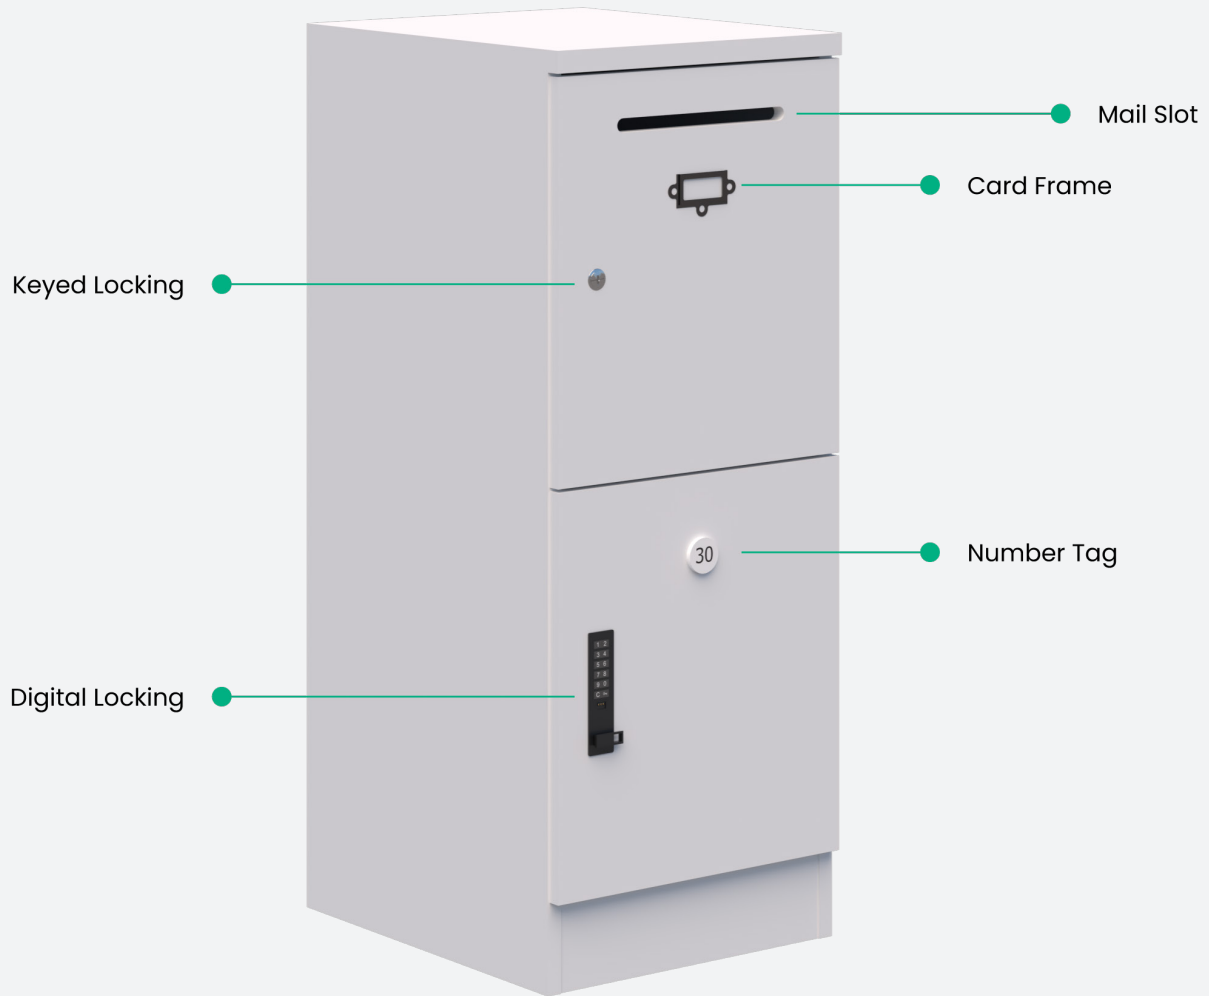

Mascot lockers are an excellent way to bring your existing office space to life. They can be finished in either melamine or veneer, are highly customisable and look amazing.

Mascot Lockers

01

DURABLE

Hardwearing Melteca lockers that won't dent or scratch.

02

CLUTTER FREE WORKSPACE

Lockers reduce the need for desk based storage.

03

CREATE ZONES

Can be used as visual and traffic barriers between groups and departments in open plan offices.

04

MAKE A STATEMENT

Choose colours to match your corporate ID or office vibe.

FEATURES & UPGRADES

Accent offer a variety of upgrades to our Mascot Locker range.

Locks are available as standard keyed or upgrade to a Digital locking system. Keyed Locking units have a Lehmann key locking system with 2 keys.

DIGITAL LOCKING ADVANTAGES:

- Flush Recess mounted, minimal protrusion from door
- 5 year battery life
- Powered key override, if anything ever does fail your locker is never stuck closed
- Can be programmed to Private or Public mode using complimentary Programming key