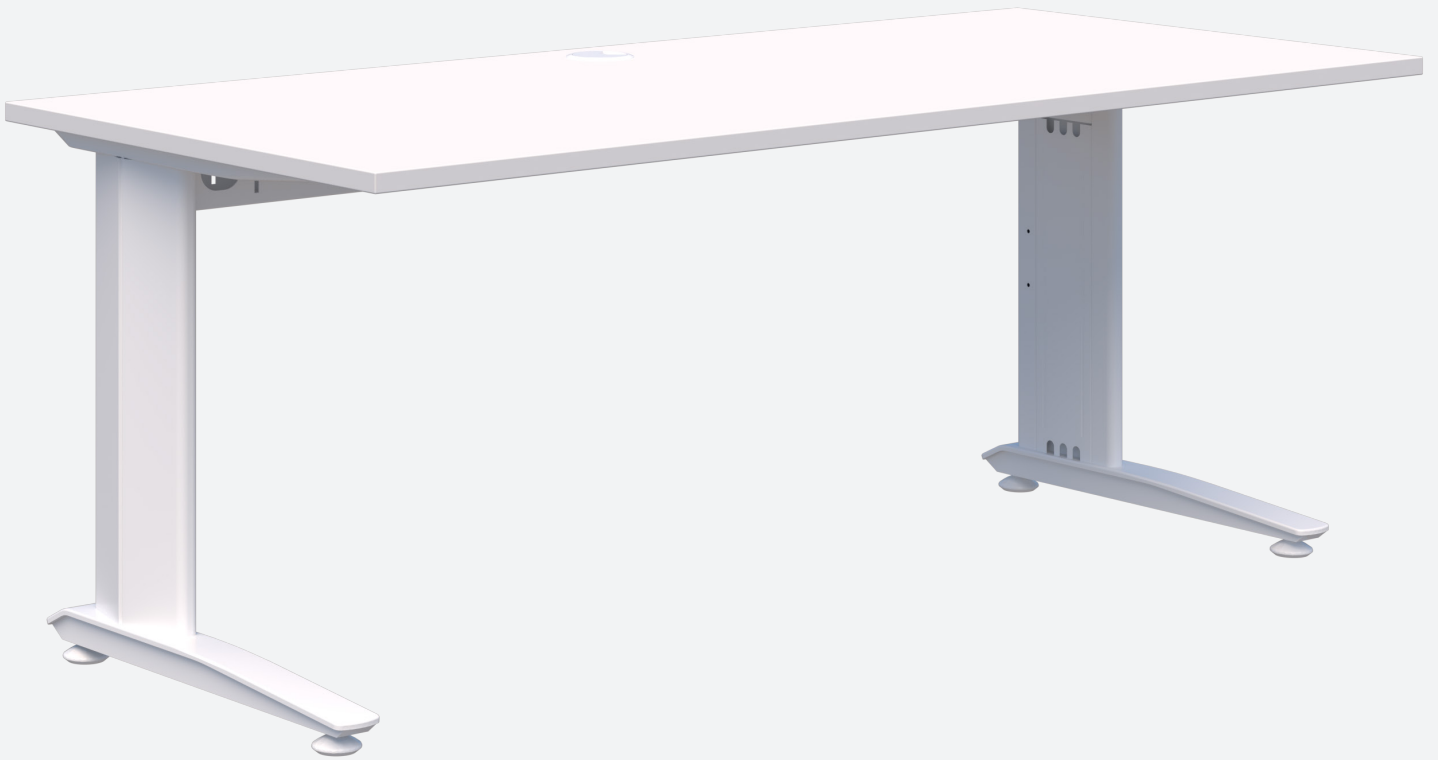

### CUSTOMISABLE

Available in a range of standard colours and sizes, with custom colours and sizes available on request

### COST EFFECTIVE

With two leg sizes and adjustable beams, Energy is the most cost effective desk but still with options to expand and easily reconfigure

## SPECIFICATIONS

- Fixed Height at 710mm
- Integrated cable tray to help reduce clutter
- 80mm Cable port for cable access on single desks, cable scallop when used as back to back desking
- Recyclable Base
- NZ Made Top (25mm thick)
- 15 Year Warranty
- Assembly Required