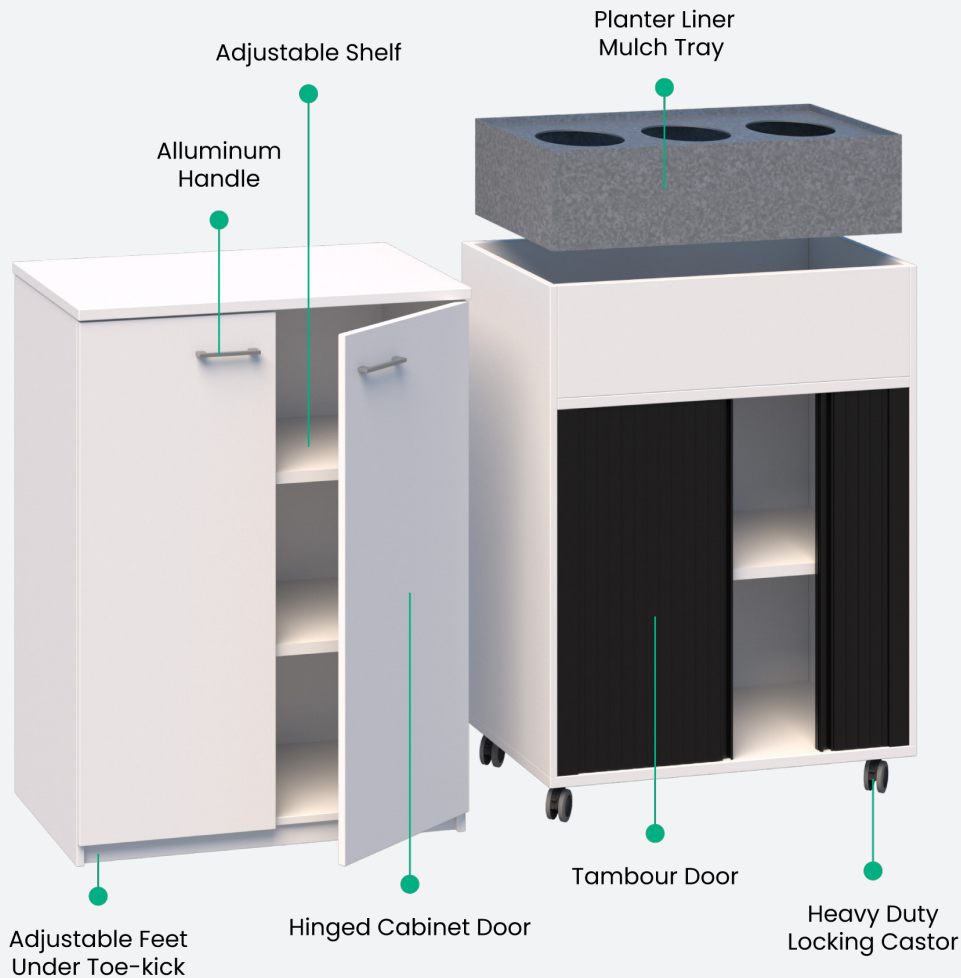

# SPECIFICATIONS

- Manufactured with 18mm carcass and 25mm top, bottom and shelves, adding strength to the units where needed most
- Planter units include galvanised planter liner and mulch tray. Holes ready for 20cm so just add plants
- Static storage options have 50mm toe-kick with adjustable feet behind
- Mobile storage options have heavy duty locking castors
- Locking units are available and have a Lehmann key locking system with 2 keys
- Fast leadtime: In our stock finishes we can dispatch our standard range in as little as 8 days
- 15 year warranty
- Delivered assembled, just put in the shelves. Cut down on installation time
- The entire Mascot range is certified "Buy NZ Made"
- Tambour doors are available in black, white or silver
- Storage Leaners sit at 1050mm High