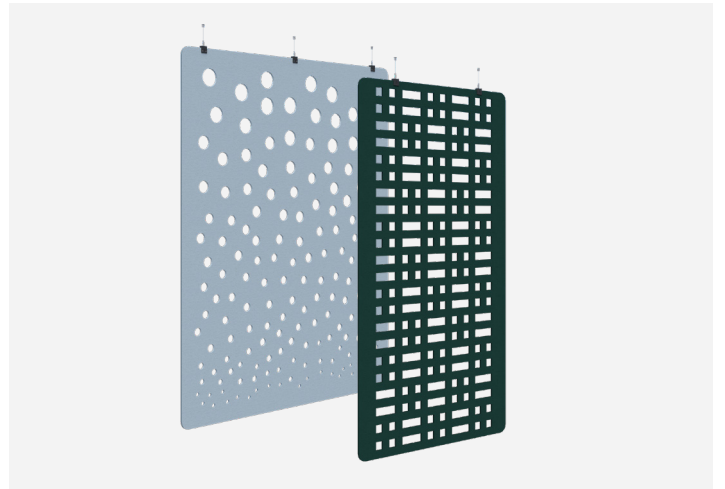

Sonic Acoustic
Hanging Screen