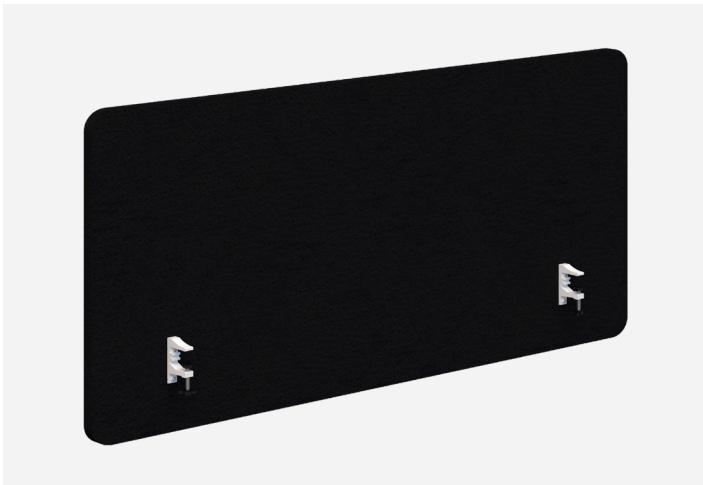

# SONIC RANGE

---

Sonic<sup>12</sup> Acoustic  
**Side Mount Screen - 595H**

Sonic<sup>12</sup> Acoustic  
**Side Mount Screen - 395H**

Sonic Acoustic  
**Side Mount Screen**

Sonic Acoustic  
**Push-On Side Screen**