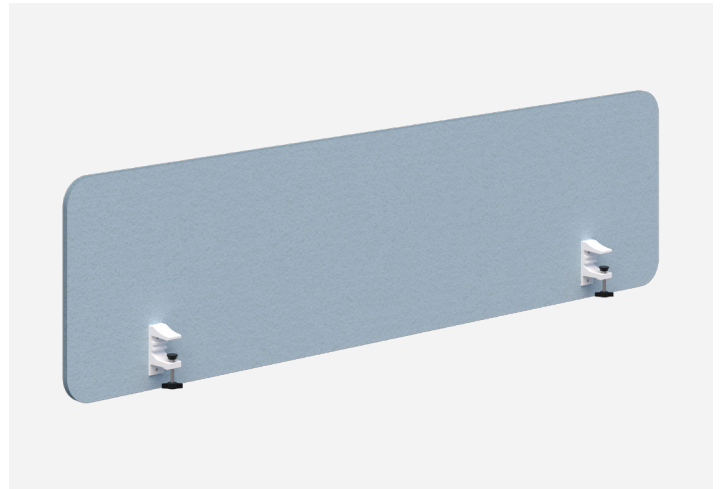

# SONIC RANGE

---

Sonic<sup>12</sup> Acoustic  
**Side Mount Screen - 595H**

Sonic<sup>12</sup> Acoustic  
**Side Mount Screen - 395H**

Sonic Acoustic  
**Side Mount Screen**

Sonic Acoustic  
**Push-On Side Screen**