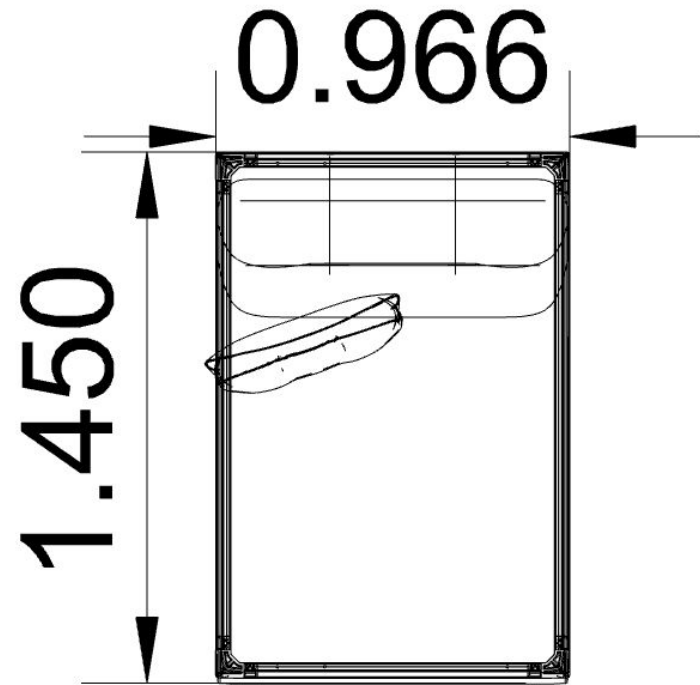

LOVI Chase

LOVL34_95CM_37,4 INCH

Original Price: £3050.00

Total Price with 50% Discount: £1,525