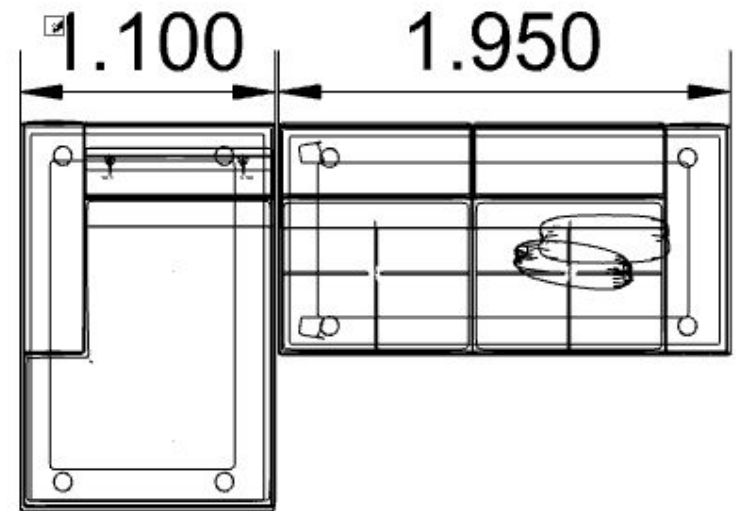

Original Price: £1697.00
30% Discount: £1187.90

ADA Armchair

0.760

0.885

BRJ691_77CM_30,3 INCH

Original Price: £2633
30% Discount: £1843.1

MET Sofa

METL31_195CM_76,7 INCH
METL39_GENIS_UZAN_110x168CM_Wide Chase_43.3x66.1 INCH