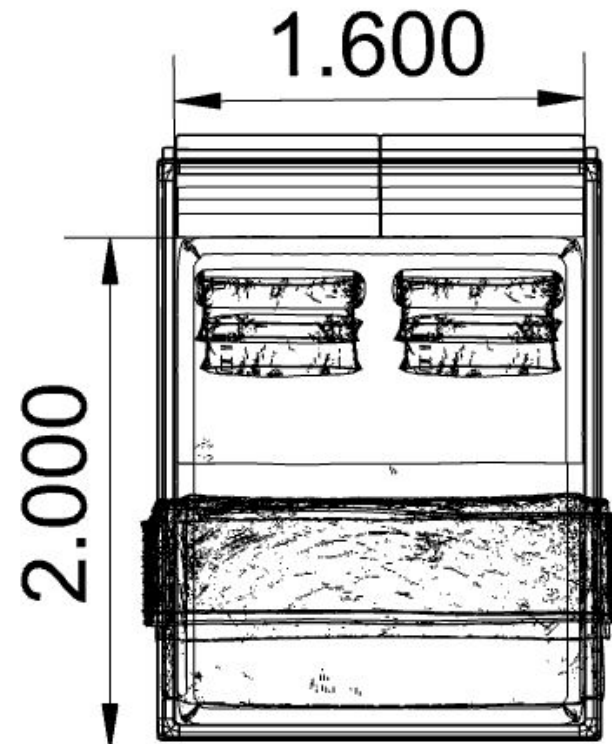

LAZZONI

NEW YORK | BOSTON | LONDON | ATLANTA | ZÜRICH | ROTTERDAM
VANCOUVER | ORANGE COUNTY | ISTANBUL | NEW JERSEY | ANKARA | BAKU

Gemma Bed

YAT020_160x200CM_62.9x78.7 INCH

Original Price: £3771.00

30% Discount: £2639.70

Original Price: £1697.00
30% Discount: £1187.90

ADA Armchair

0.760

0.885

BRJ691_77CM_30,3 INCH

Original Price: £2633
30% Discount: £1843.1

MET Sofa

METL31_195CM_76,7 INCH
METL39_GENIS_UZAN_110x168CM_Wide Chase_43.3x66.1 INCH