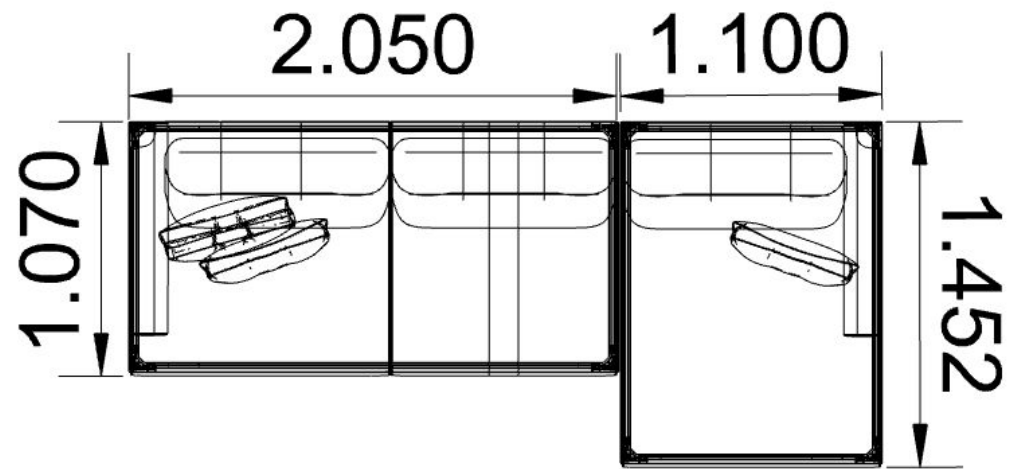

LOVI Sofa

LOVL33_110CM_43,3 INCH
LOVL22_205CM_80,7 INCH

Original Price: £7186.00

Total Price with 30% Discount: £5030.20