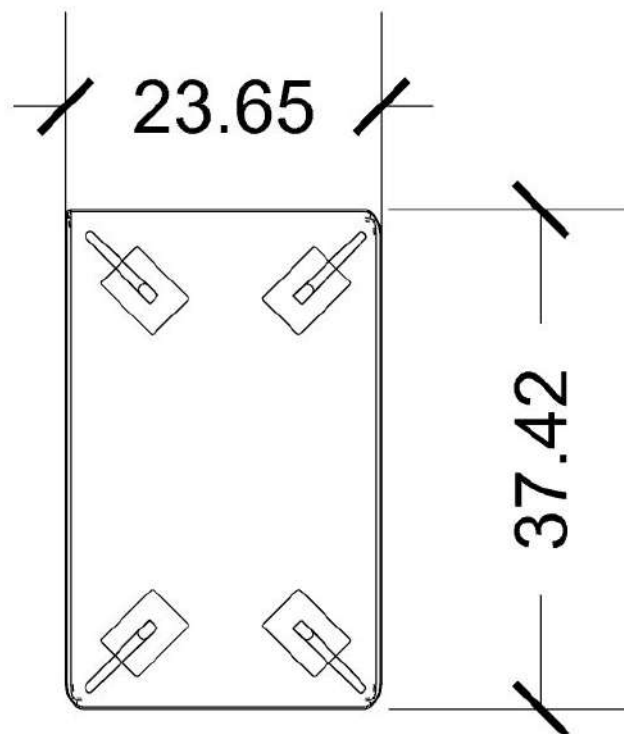

*Discontinued Upholstery

- PUF504
- GLOSS BLACK METAL
- HEIGHT:15.75"

LIST PRICE: $815

60 % DISCOUNT : $489

ORDER AMOUNT: $326