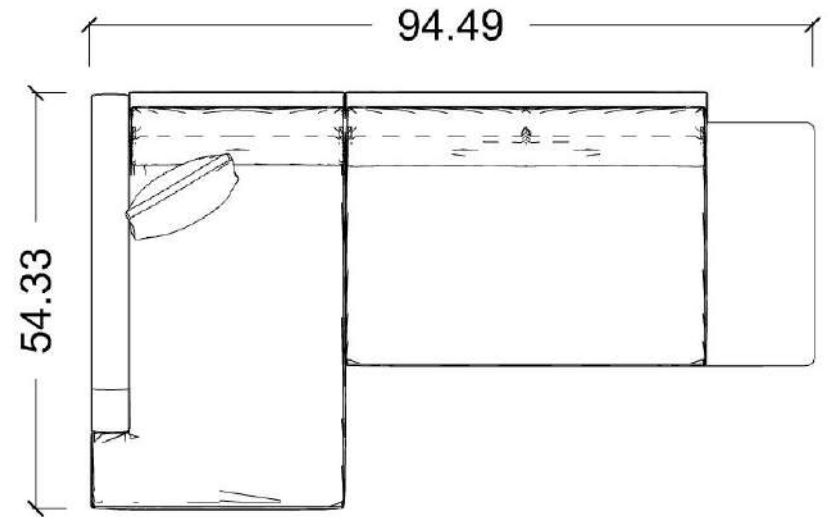

- GCI900
- S83
- MOCHA WOOD

LIST PRICE: $3,825

60 % DISCOUNT : $2,295

ORDER AMOUNT: $1,530