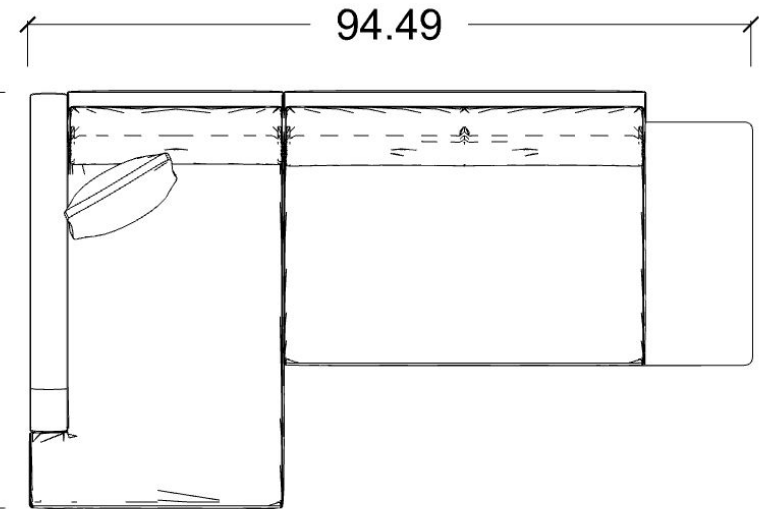

SOLD

CURRENTLY AS IS IN LODI

LIST PRICE: $3,825

30 % DISCOUNT : $1,147.5

ORDER AMOUNT: $2,677.50

- GCI900
- T72 UPHOLSTERY
- MOCHA WOOD