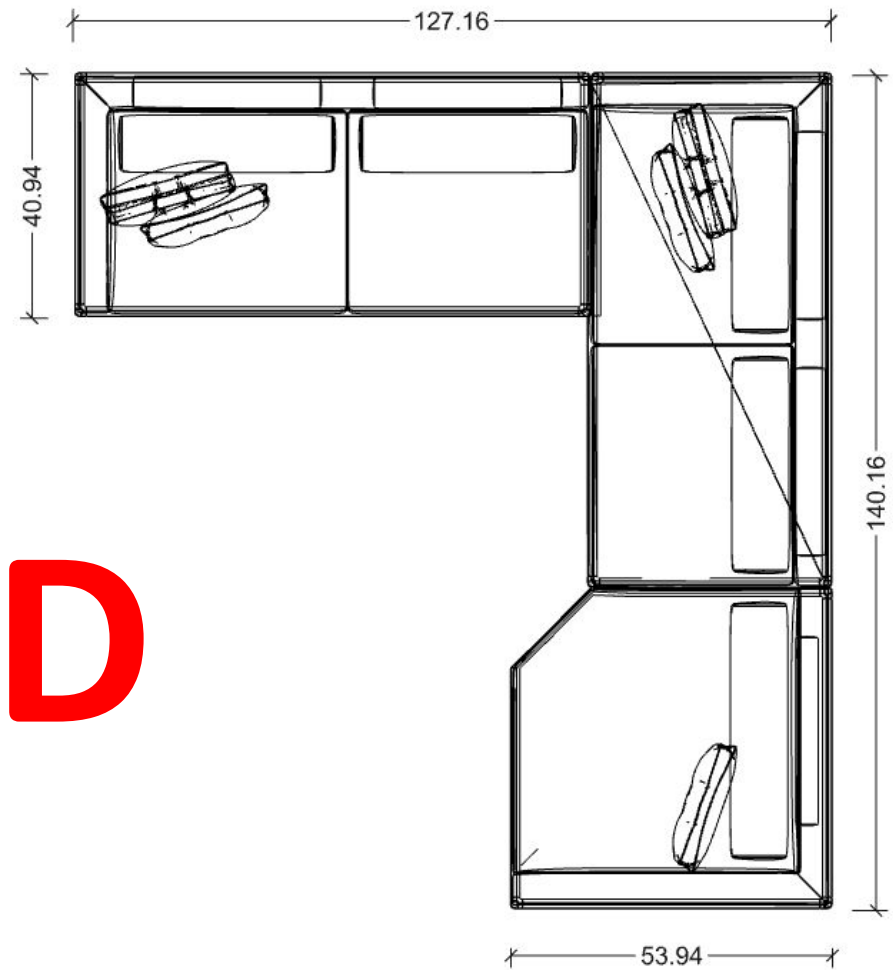

- BRLL01 / BRLL16 / BRLL18
- L94 & P20 Upholstery
- Textured Mocha Wood Legs

LIST PRICE: $11,145

30 % DISCOUNT : $3,343.50

ORDER AMOUNT: $7,801.50