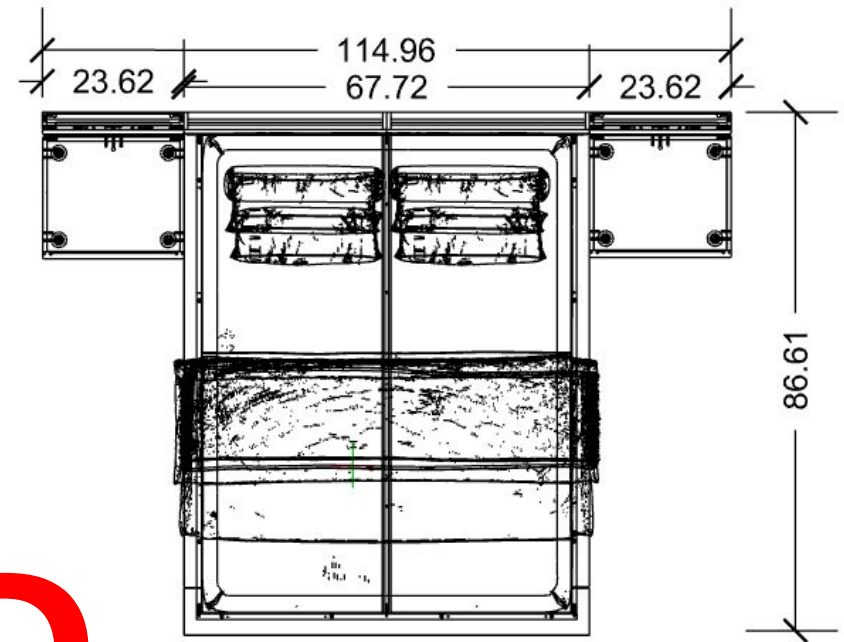

- YAT232 / YAN232 2QTY
- P80 UPHOLSTERY
- SMOKED WOOD
- KOM271 2 QTY / SMOKED WOOD & MIRROR
- QUEEN SIZE

LIST PRICE: $6,285

30 % DISCOUNT : $1,885.50

ORDER AMOUNT: $4,399.50