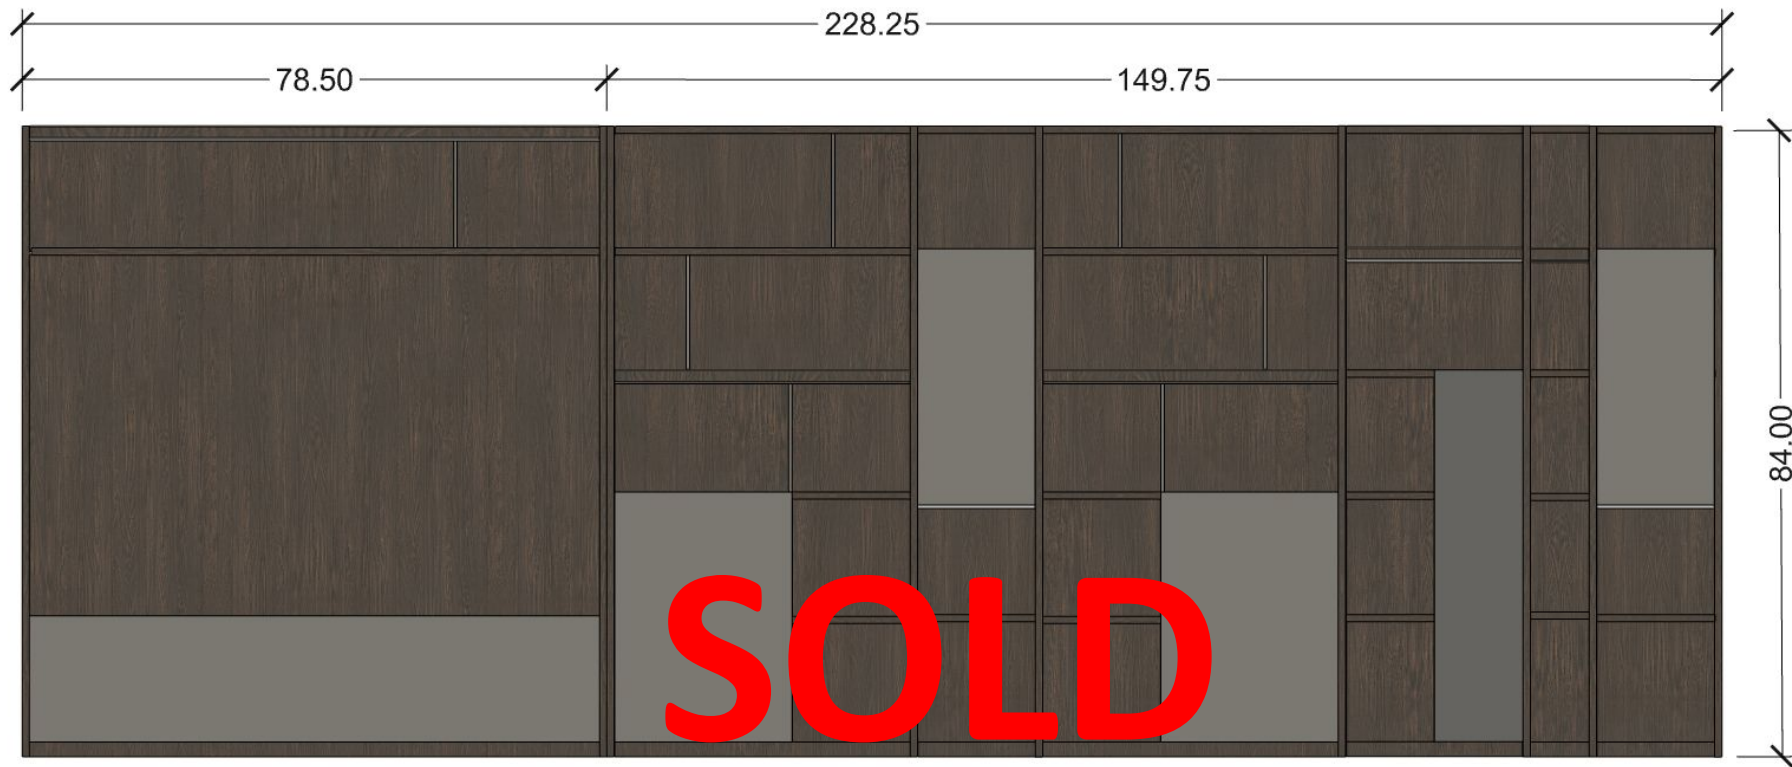

- LTS101
- B-03 UPHOLSTERY
- CARINA WOOD

LIST PRICE: \$1,555

50 % DISCOUNT : \$777.50

ORDER AMOUNT: \$777.50

- SHP215
- MICA BLUE CERAMIC
- CARINA WOOD

LIST PRICE: \$755

50 % DISCOUNT : \$377.50

ORDER AMOUNT: \$377.50