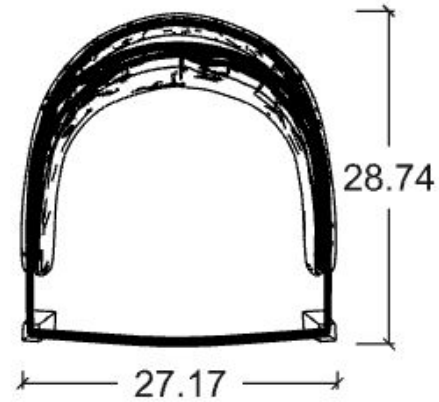

LIST PRICE: $1,685

30 % DISCOUNT : $505.50

ORDER AMOUNT: $1,179..50