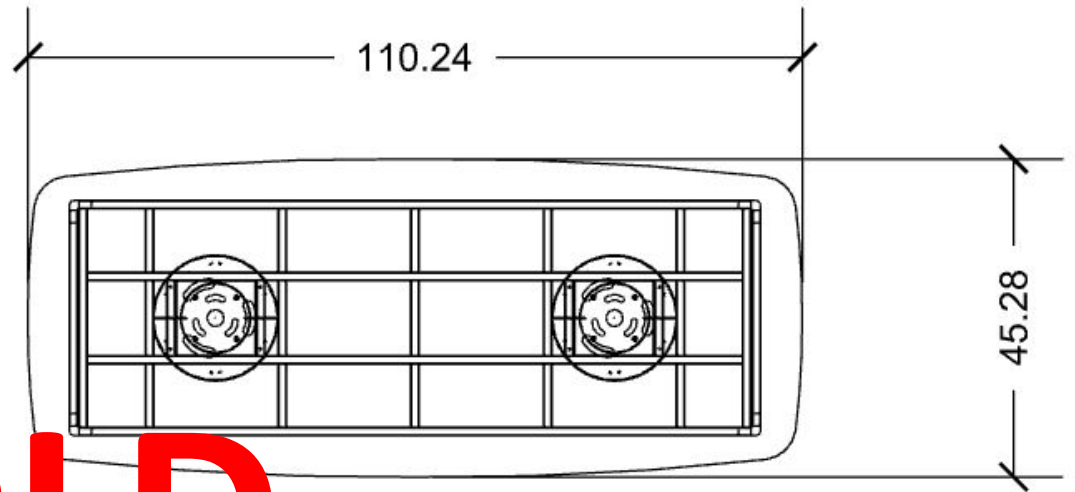

SOLD

CURRENTLY IN AS IS LODI

- MAS508
- SAHARA NOIR
- BLACK GLOSS METAL LEG

LIST PRICE: $8,515

40 % DISCOUNT : $1,703

ORDER AMOUNT: $5,109