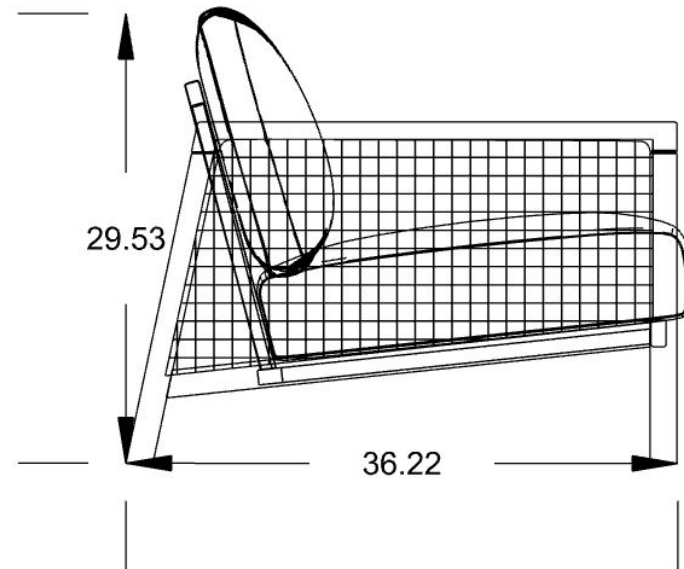

- LTS101
- B-03 UPHOLSTERY
- CARINA WOOD

LIST PRICE: $1,555

50 % DISCOUNT : $777.50

ORDER AMOUNT: $777.50