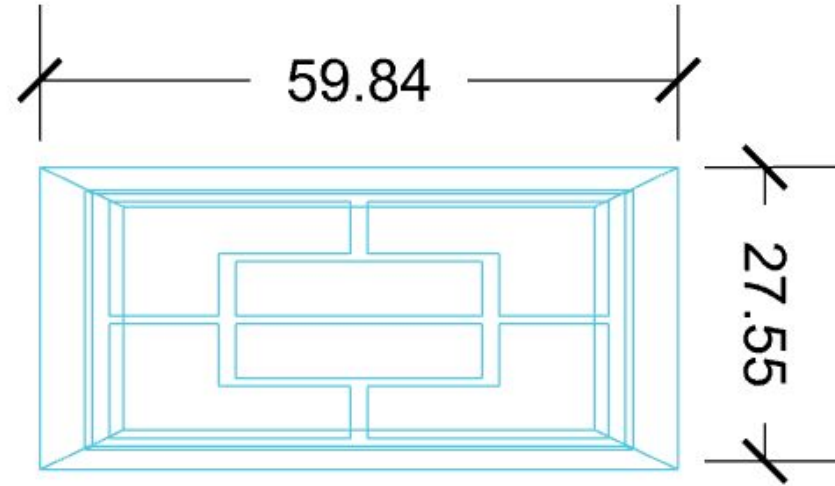

ORDER AMOUNT: \$5,109

MIRRORS

SOLD

AYN 011 - W:59.84 " X H: 27.55"

LIST PRICE: \$685

30 % DISCOUNT : \$205.5

ORDER AMOUNT: \$479.5

CONSOLE TABLES