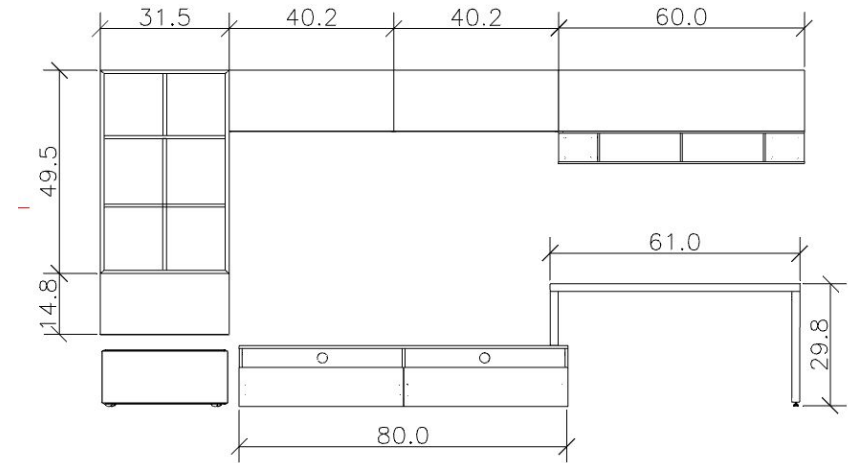

HAS TO BE SOLD TOGETHER

RAFNO6 +ASM504+RAFNO4
TVM614 + PUF006

LIST PRICE: $6,545

50 % DISCOUNT : $3,272.5

ORDER AMOUNT: $3,272.5