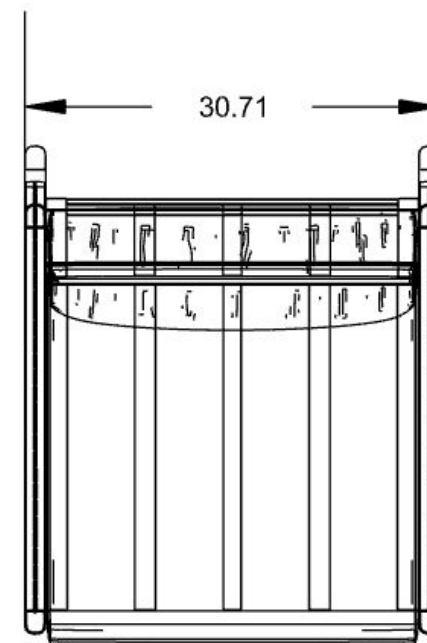

- LTS101
- B-03 UPHOLSTERY
- CARINA WOOD

LIST PRICE: $1,555

50 % DISCOUNT : $777.50

ORDER AMOUNT: $777.50