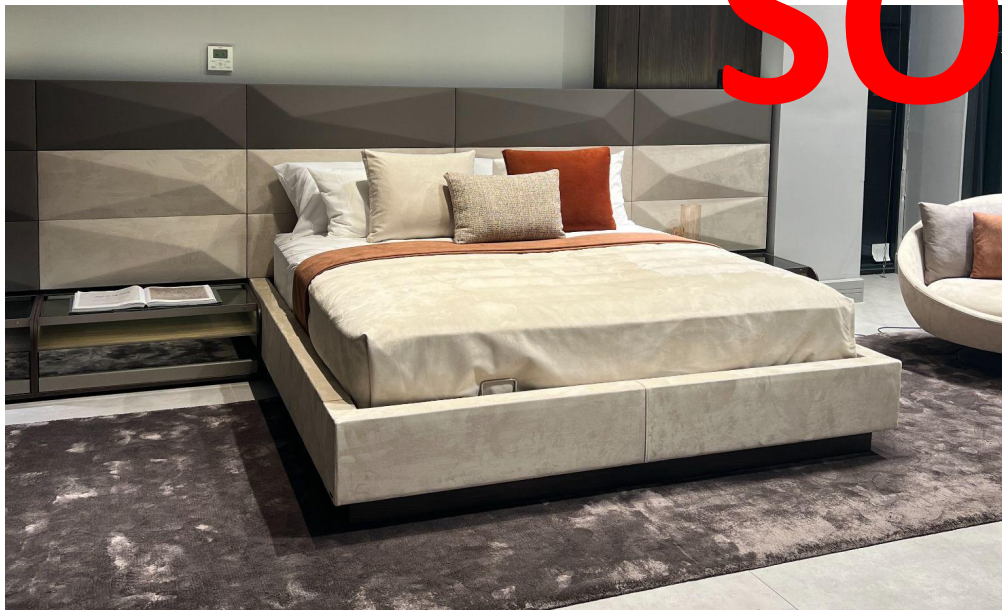

LIST PRICE: \$7,440

30 % DISCOUNT : \$2,232

ORDER AMOUNT: \$5,208

STORAGE BEDS

SOLD

YAN633 / YAN633 / KOM450

- MO4 & P74 UPHOLSTERY
- TEXTURED MOCHA WOOD
- KING SIZE

LIST PRICE: \$10,305