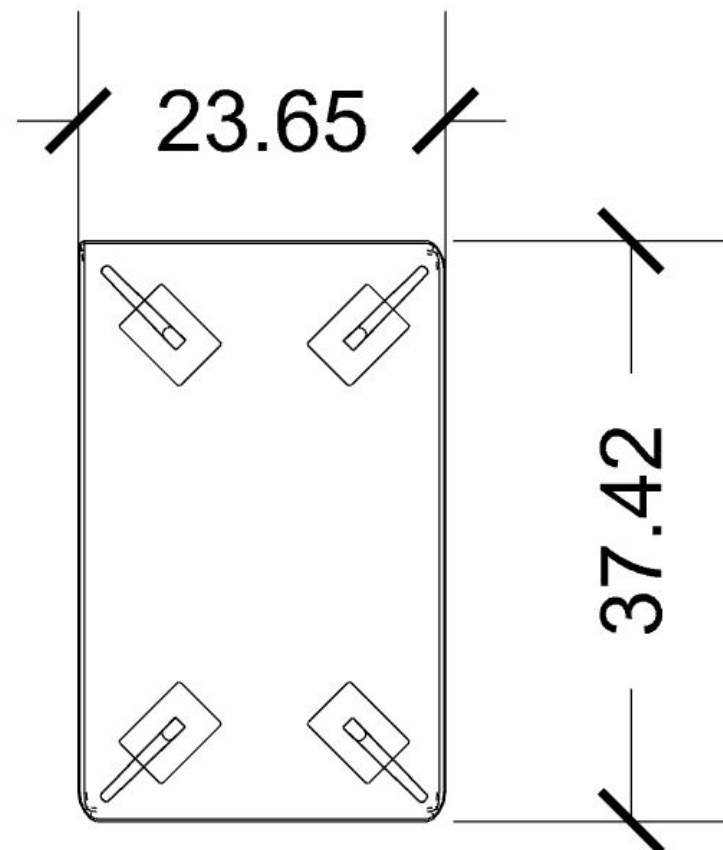

*Discontinued Upholstery

- PUF504 - P30
- GLOSS BLACK METAL
- HEIGHT:15.75"

CURRENTLY IN AS IS LODI

LIST PRICE: $815

50 % DISCOUNT : $407.50

ORDER AMOUNT: $407.50