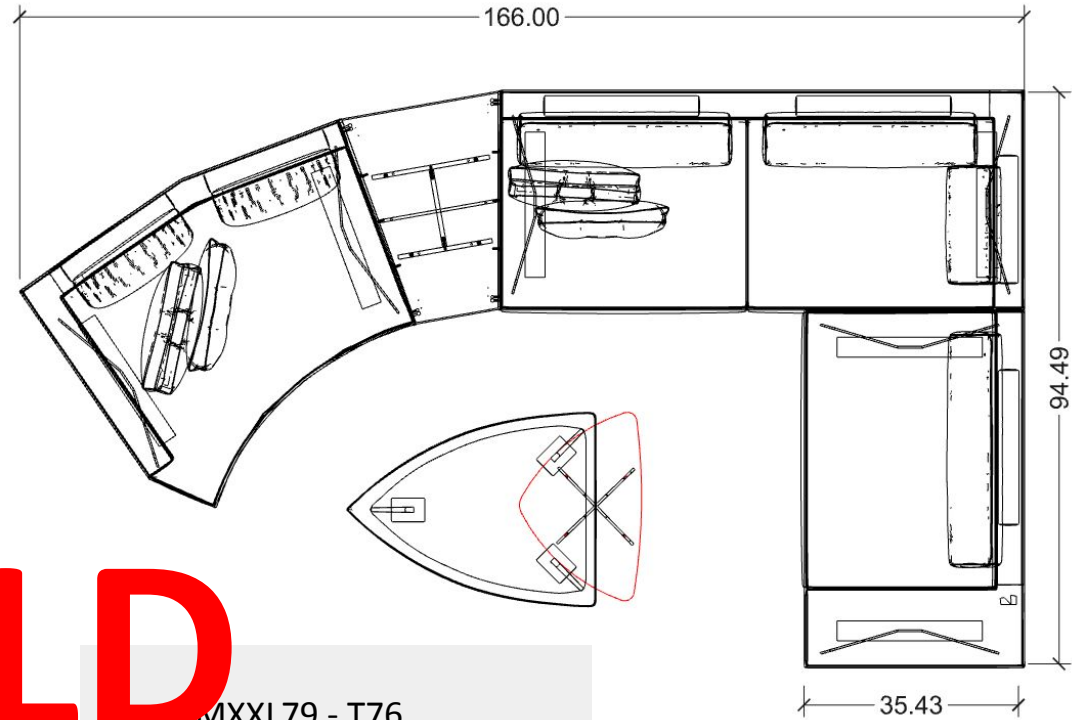

SOFAS

SOLD

MXXL79 - T76

- KSH106 - SMOKED
- MXXL86 - P56
- MXXL71 - T76
- PUF505 & SHP003

LIST PRICE: \$11,720

30 % DISCOUNT : \$3,516

ORDER AMOUNT: \$8,204

- BRLL01 / BRLL16 / BRLL18
- L94 & P20 Upholstery
- Textured Mocha Wood Legs

DEPTH: 26.3"

HEIGHT: 70.8"

LANGONI SOFA DIMENSIONS

WIDTH: 82.6"

DEPTH: 31.5"

HEIGHT: 29"

SOLD

LIST PRICE: \$10,330