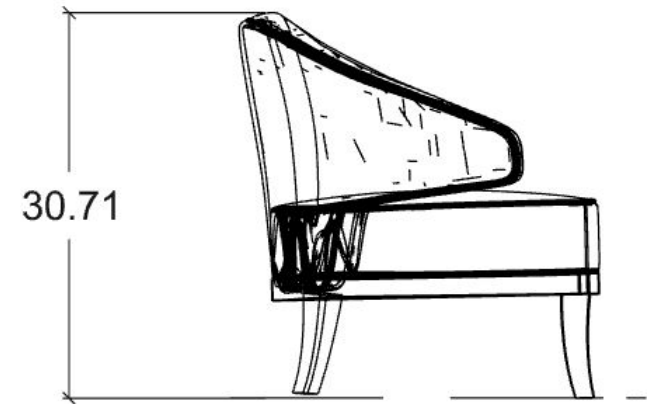

CURRENTLY IN AS IS LODI

- EVA500
- T60 UPHOLSTERY

LIST PRICE: \$2,005

30 % DISCOUNT : \$601.50

ORDER AMOUNT: \$1,403.50

- BRJ662
- P79 UPHOLSTERY
- CARINA WOOD
- 2 QUANTITY

CURRENTLY IN AS IS LODI

LIST PRICE: \$1,685