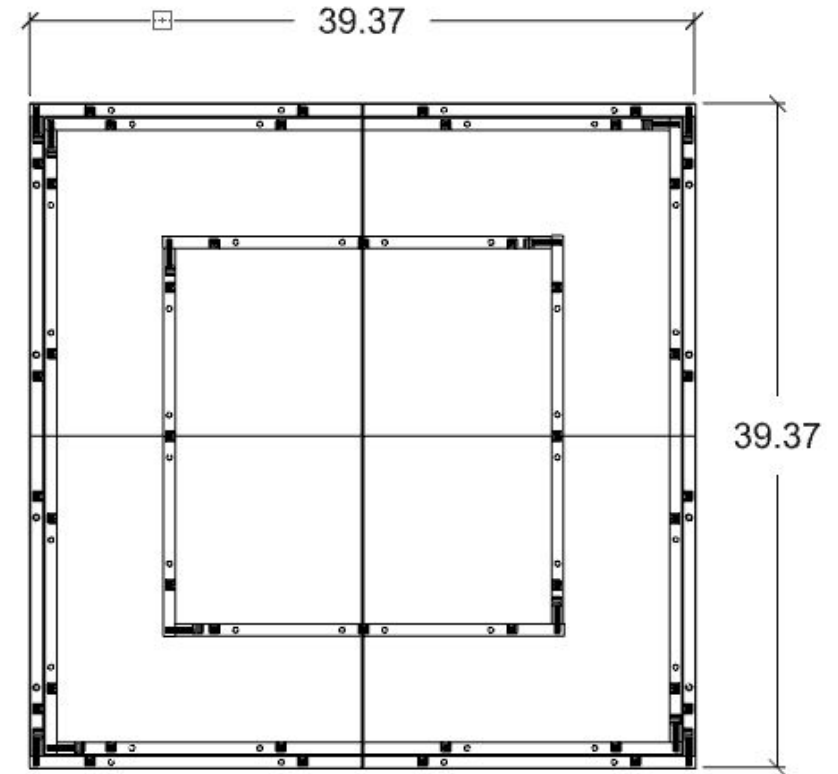

CURRENTLY IN AS IS LODI

- SHP321
- MOCHA WOOD

LIST PRICE: $775

30 % DISCOUNT : $232.50

ORDER AMOUNT: $542.50