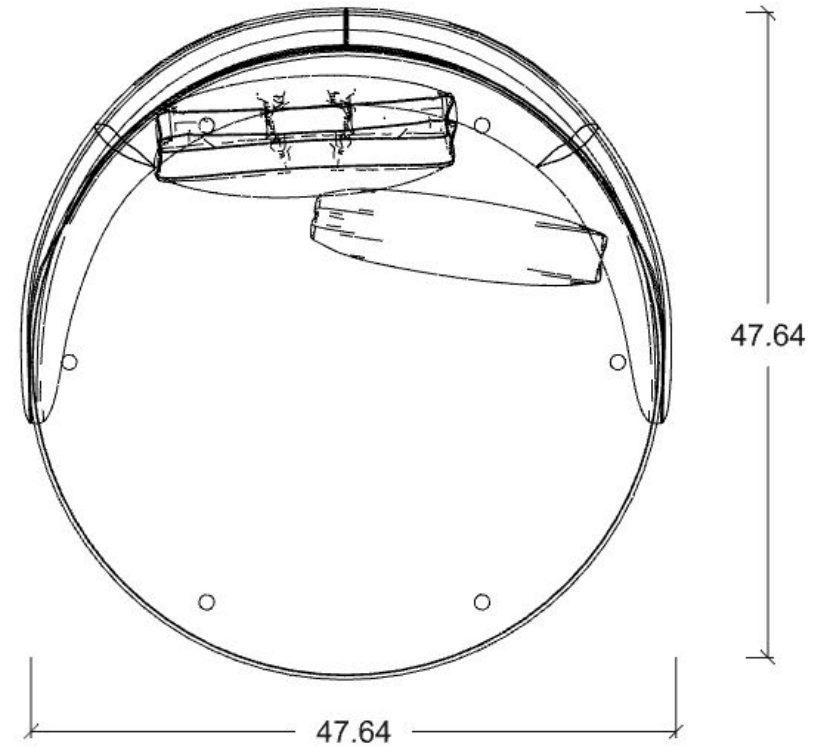

50 % DISCOUNT : \$304.50

ORDER AMOUNT: \$710.50

ARMCHAIRS

CURRENTLY IN AS IS LODI

- BRJ702
- T75 UPHOLSTERY

LIST PRICE: \$1,695

30 % DISCOUNT : \$508.50

ORDER AMOUNT: \$1,186.50