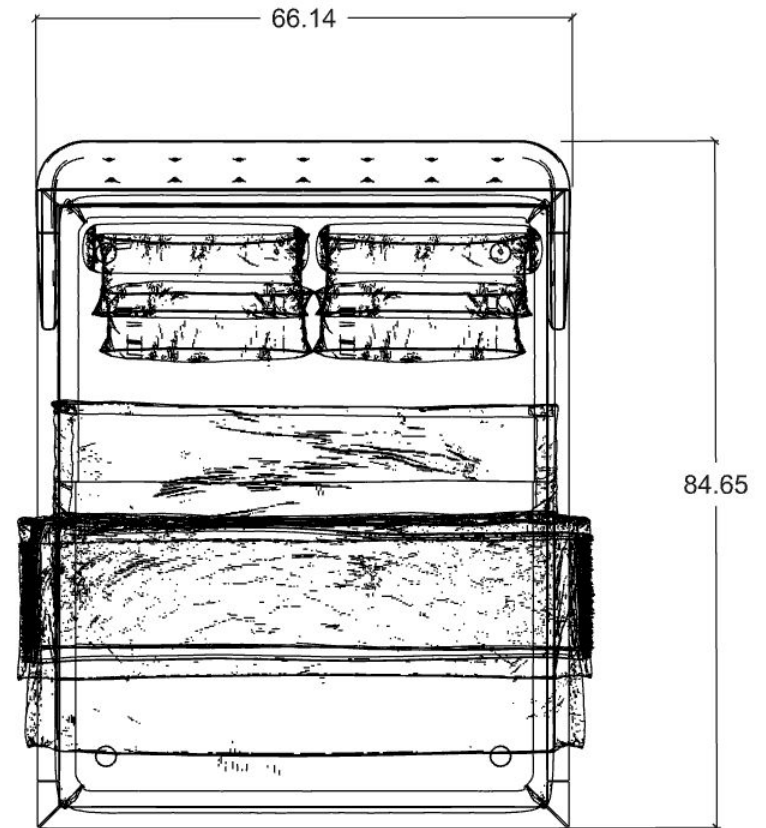

30 % DISCOUNT : \$3,091.50

ORDER AMOUNT: \$7,213.50

SOLD

ST020

- M04 UPHOLSTERY
- TEXTURED MOCHA WOOD
- QUEEN SIZE

LIST PRICE: \$4,685

30 % DISCOUNT : \$1,405.50

ORDER AMOUNT: \$3,279.50

- YAT232 / YAN232 2QTY
- P80 UPHOLSTERY
- SMOKED WOOD
- KOM271 2 QTY / SMOKED WOOD & MIRROR
- QUEEN SIZE

LIST PRICE: \$6,285

30 % DISCOUNT : \$1,885.50

ORDER AMOUNT: \$4,399.50

YUT011 / QS

Upholstery Bedframe