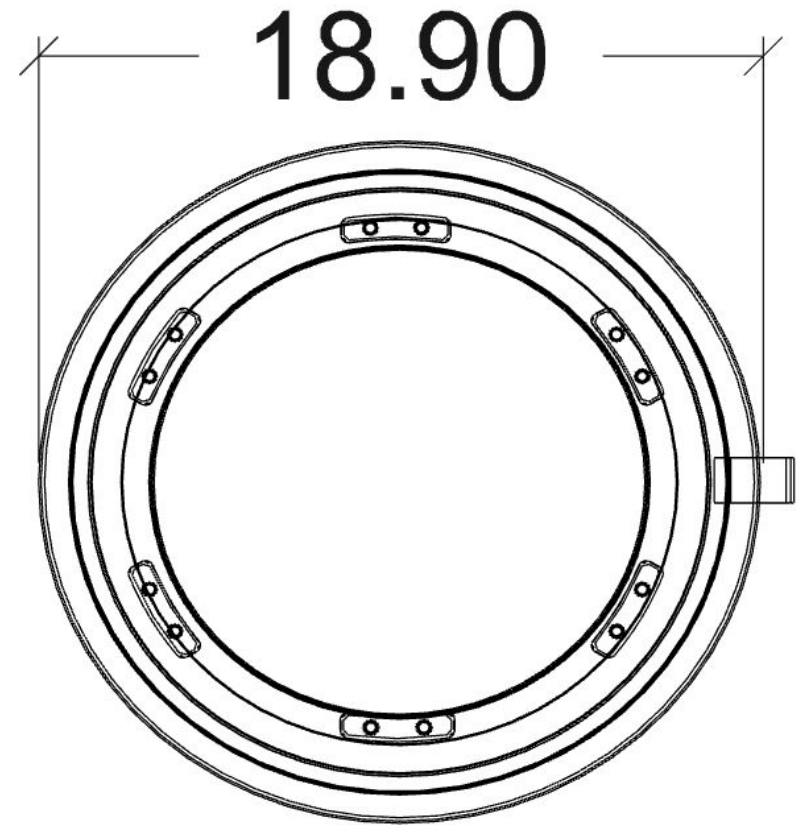

LIST PRICE: $1,015

50 % DISCOUNT : $304.50

ORDER AMOUNT: $710.50