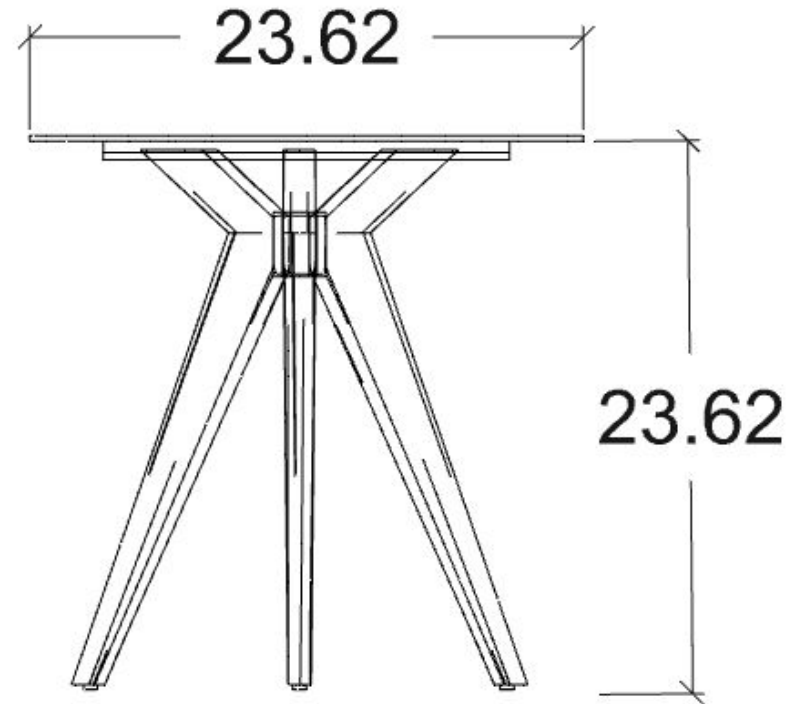

- SHP215
- MICA BLUE CERAMIC
- CARINA WOOD

LIST PRICE: $755

50 % DISCOUNT : $377.50

ORDER AMOUNT: $377.50