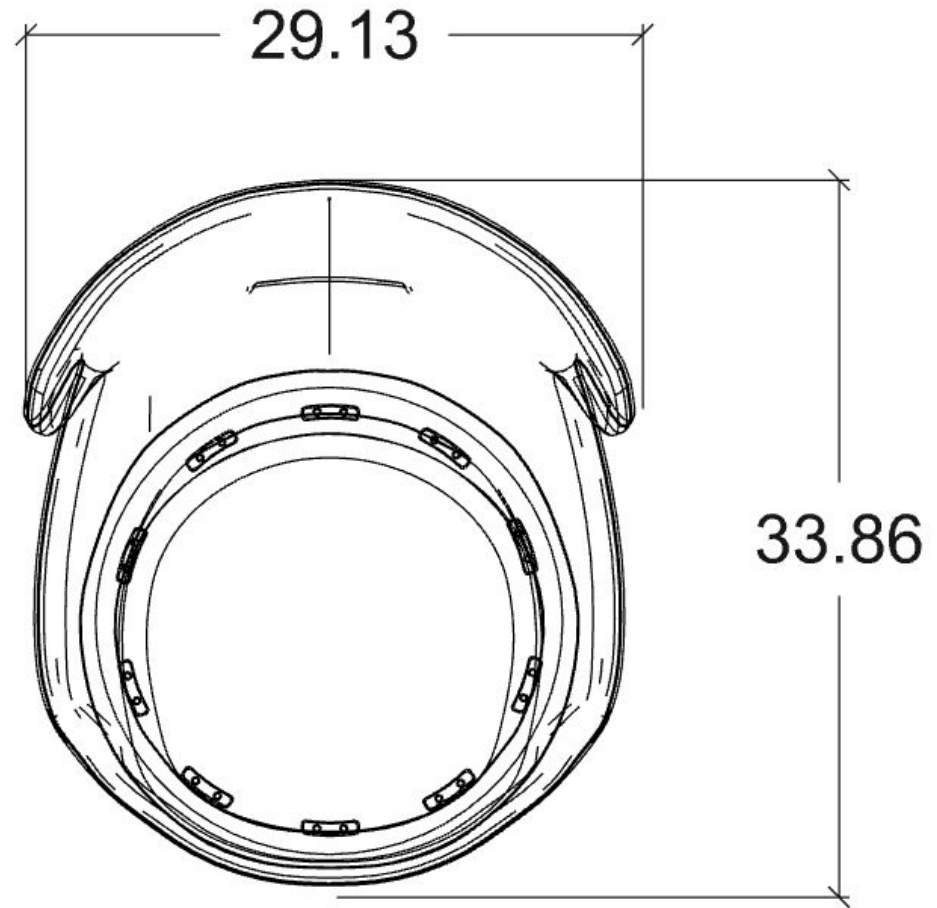

30 % DISCOUNT : \$505.50

ORDER AMOUNT: \$1,179..50

- BRJ700
- V91
- GOFRATO METAL LEG

LIST PRICE: \$2,595

30 % DISCOUNT : \$778.50

ORDER AMOUNT: \$1,816..50

- BRJ706
- Y65

LIST PRICE: \$2,545

ORDER AMOUNT: \$5,109

MIRRORS

SOLD

AYN 011 - W:59.84 " X H: 27.55"

LIST PRICE: \$685

30 % DISCOUNT : \$205.5

ORDER AMOUNT: \$479.5

CONSOLE TABLES