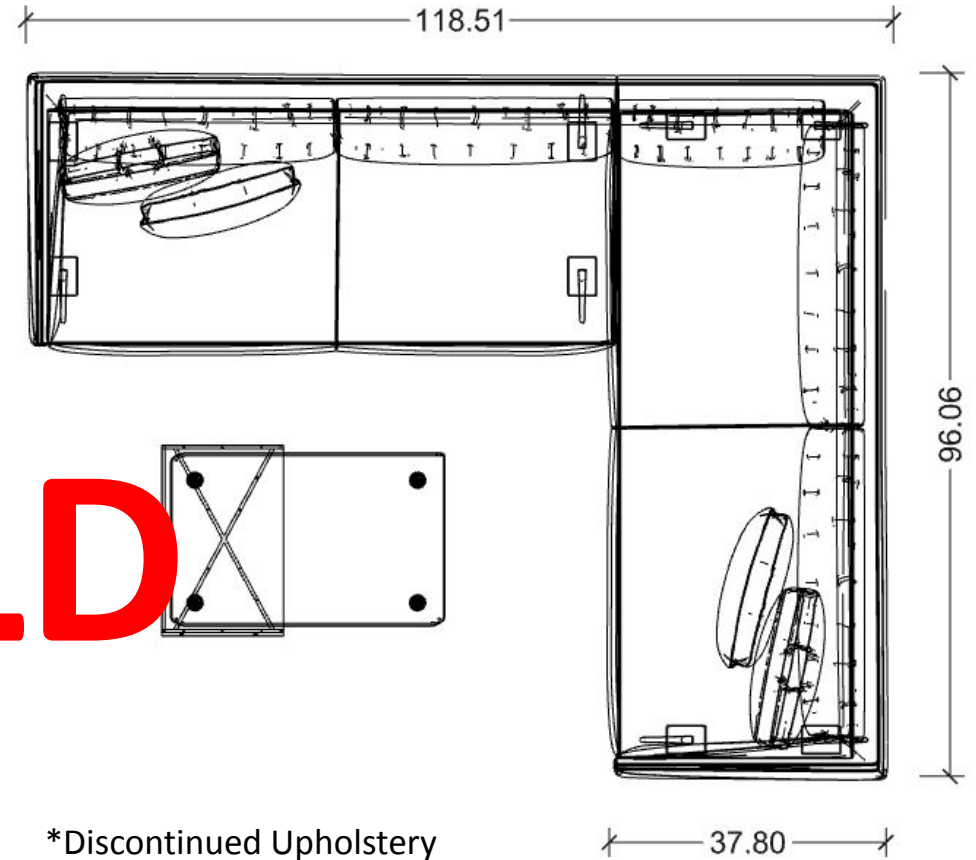

*Discontinued Upholstery

LIST PRICE: $9,120

30 % DISCOUNT : $2,736

ORDER AMOUNT: $6,384

- IKOL12 & IKOL17
- Z67 INTERIOR / M04 EXTERIOR
- PUF501 & SHP004
- BLACK GLOSS METAL