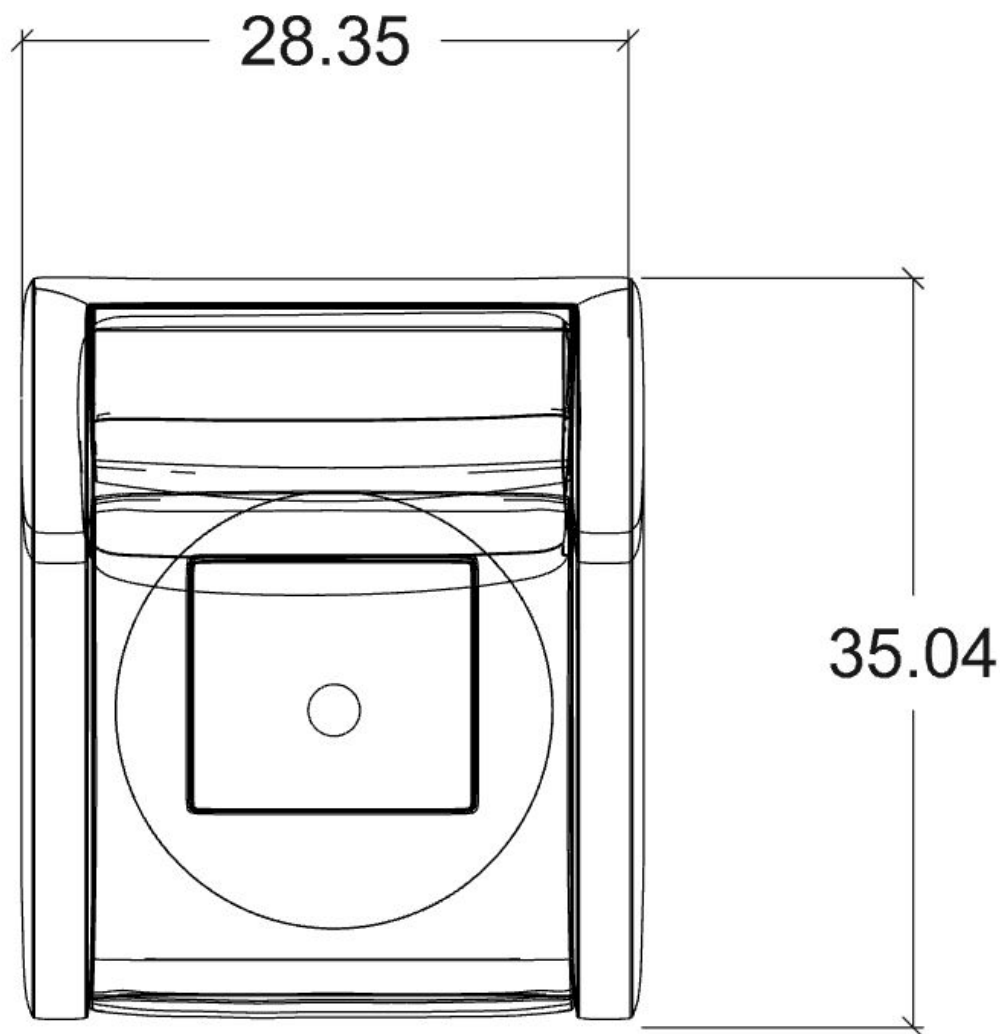

LIST PRICE: $2,595

30 % DISCOUNT : $778.50

ORDER AMOUNT: $1,816..50