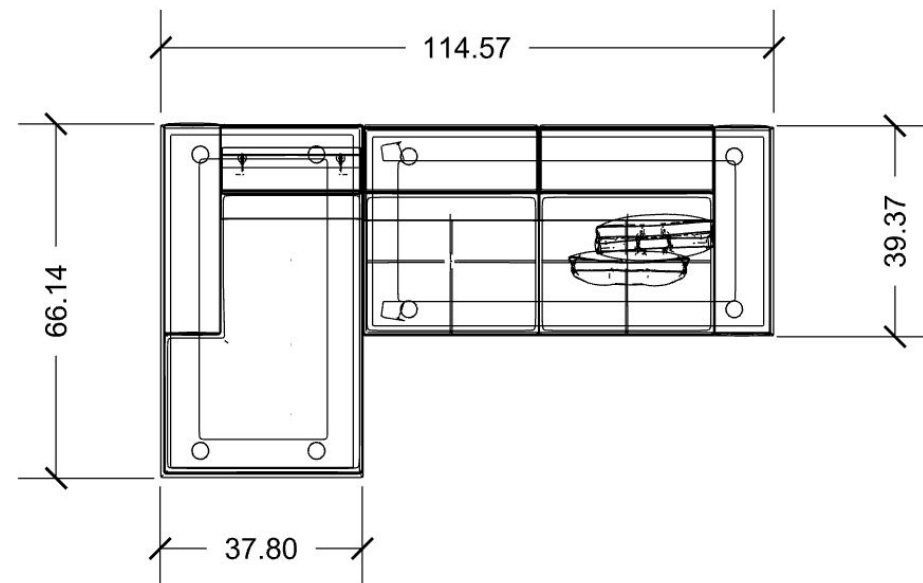

- DISCONTINUED FABRIC
- METL 38, METL 76, -T51
- LEGS / SMOKED WOOD

LIST PRICE: $7,440

30 % DISCOUNT : $2,232

ORDER AMOUNT: $5,208