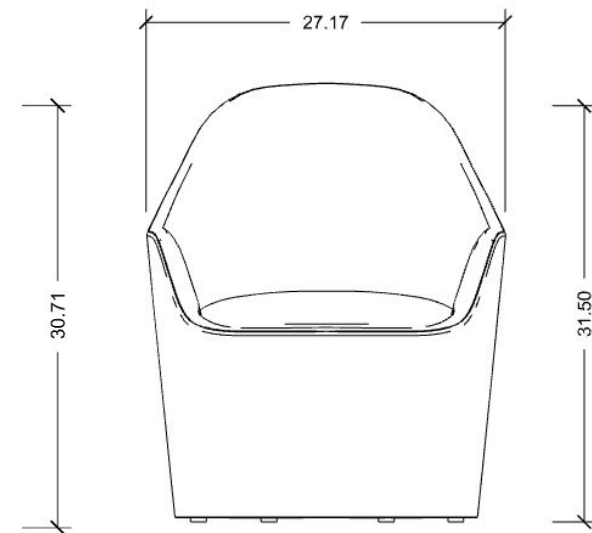

CURRENTLY IN AS IS LODI

- BRJ702
- T75 UPHOLSTERY

LIST PRICE: $1,695

30 % DISCOUNT : $508.50

ORDER AMOUNT: $1,186.50