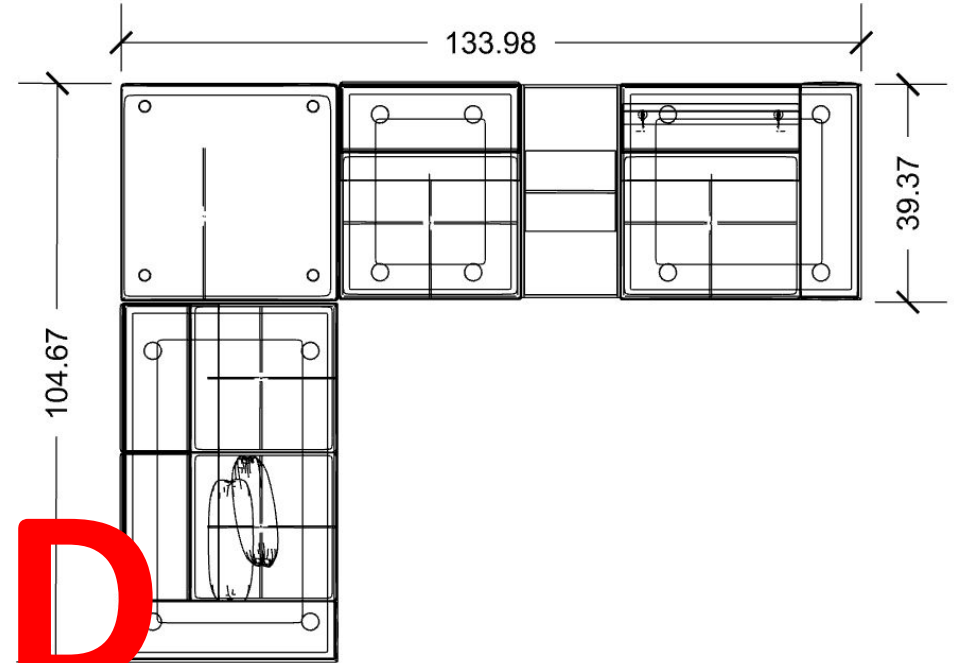

- METL 30, METL62, METL36,, METL34 -T63
- KSH105 / TEXTURED MOCHA - SMOKED MIRROR
- LEGS / MOCHA WOOD

LIST PRICE: $9,125

30 % DISCOUNT : $2,738

ORDER AMOUNT: $6,388