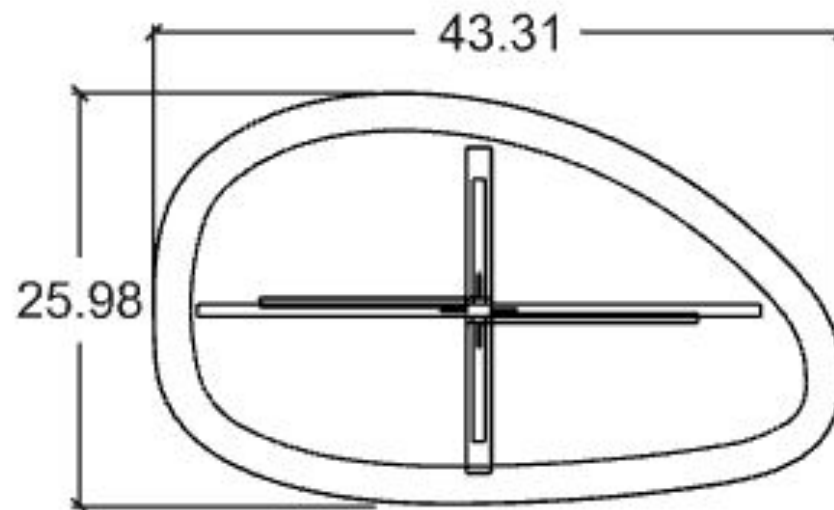

CURRENTLY IN AS IS LODI

LIST PRICE: $1,515

30 % DISCOUNT : $454.50

ORDER AMOUNT: $1,060.50

- SHP811
- MICA BLUE CERAMIC