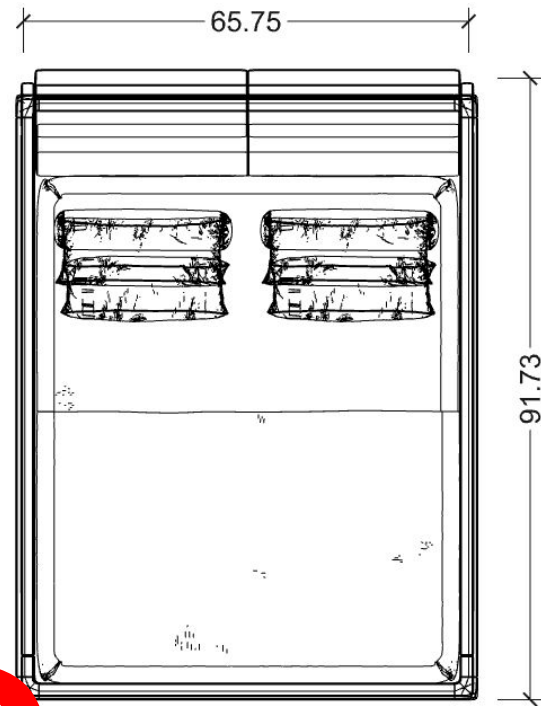

SOLD

ST020

- M04 UPHOLSTERY
- TEXTURED MOCHA WOOD
- QUEEN SIZE

LIST PRICE: $4,685

30 % DISCOUNT : $1,405.50

ORDER AMOUNT: $3,279.50