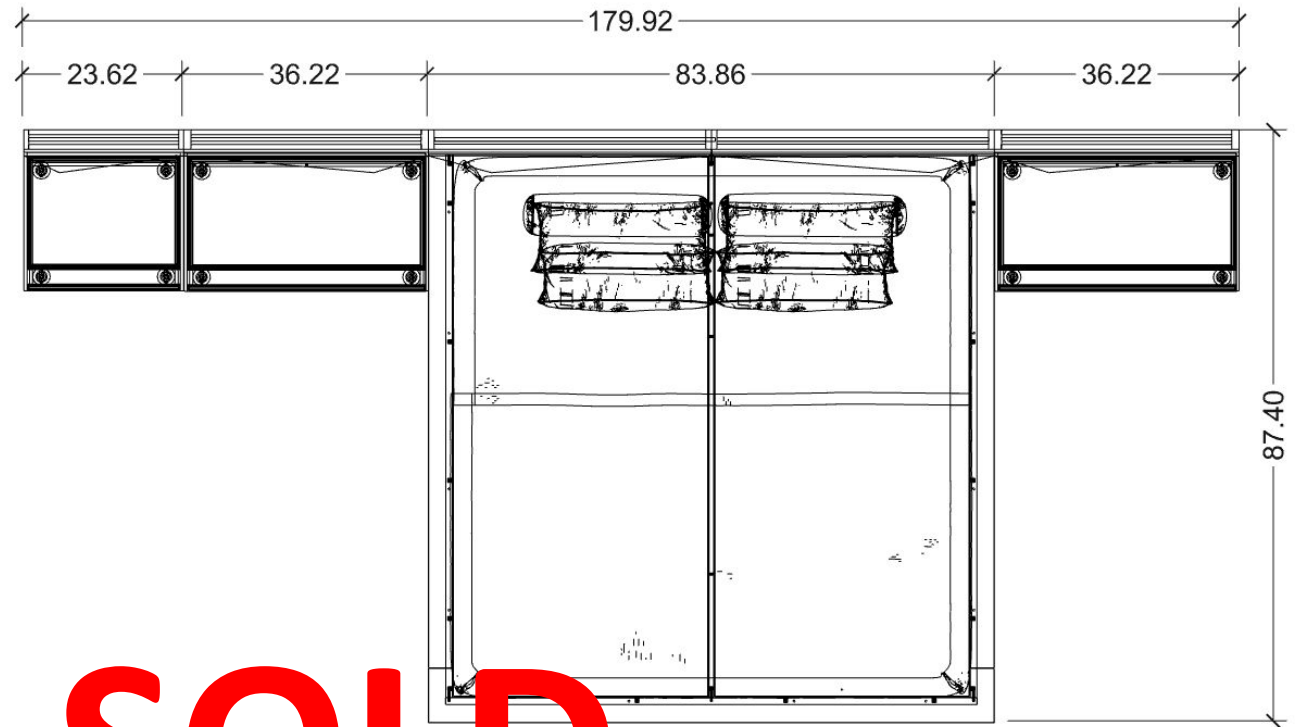

SOLD

YAN633 / YAN633 / KOM450

- MO4 & P74 UPHOLSTERY
- TEXTURED MOCHA WOOD
- KING SIZE

LIST PRICE: $10,305

30 % DISCOUNT : $3,091.50

ORDER AMOUNT: $7,213.50