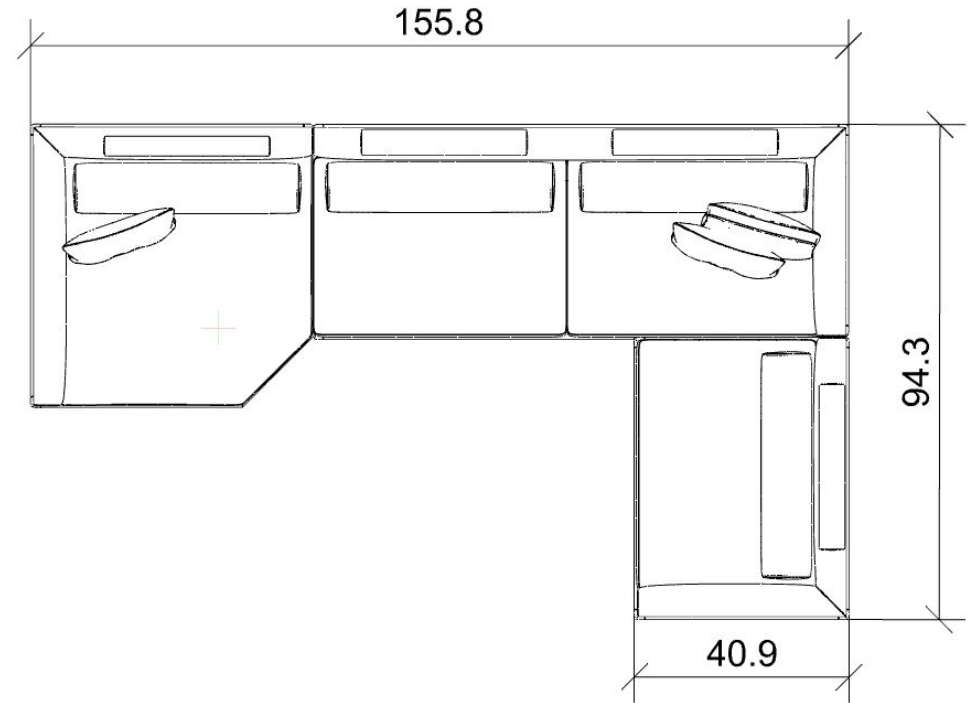

LIST PRICE: $10,775

30 % DISCOUNT : $3,232

ORDER AMOUNT: $7,543

- BRLL08 - Z47
- BRLL17 - Z47
- BRLL18 - P24
- BRLSRT - Z47
- BRLSRT - P24
- SMOKED WOOD LEG