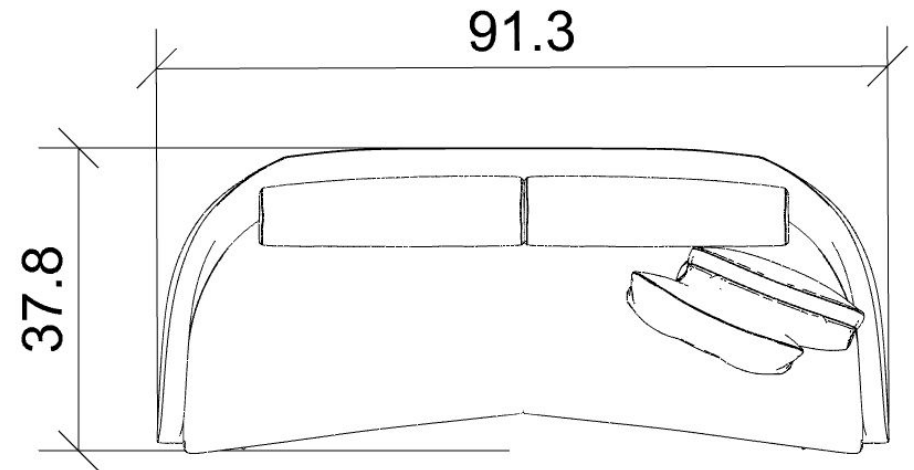

LIST PRICE: $4,035

30 % DISCOUNT : $1,210

ORDER AMOUNT: $2,825

- POD200 - T40
- PLATIN METAL LEG