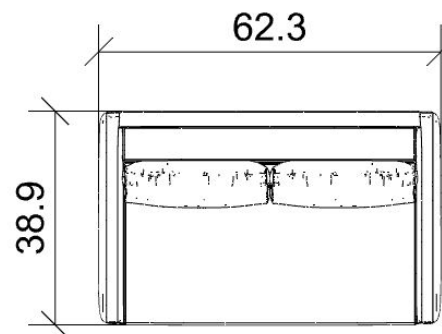

LIST PRICE: $3,165

30 % DISCOUNT : $950

ORDER AMOUNT: $2,215

- DNT200 - P49