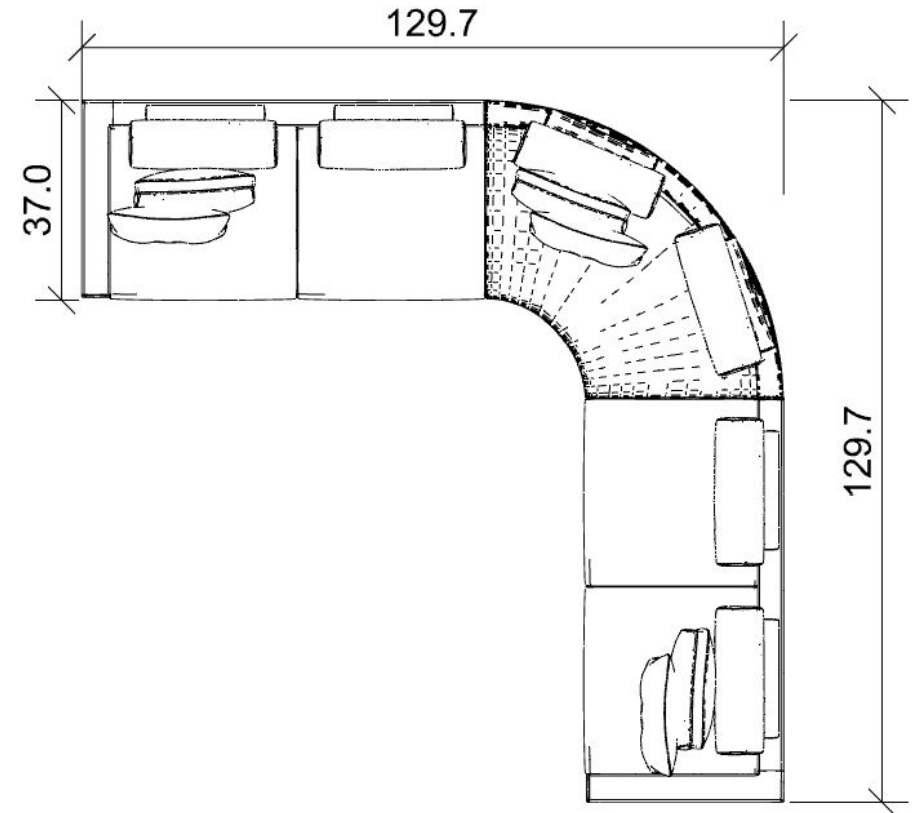

LIST PRICE: $9,825

30 % DISCOUNT : $2,947

ORDER AMOUNT: $6,878

- MXXL63 (RIGHT) - T57
- MXXL63 (LEFT) - T57
- MXXL92 - T57
- PLATIN METAL LEG