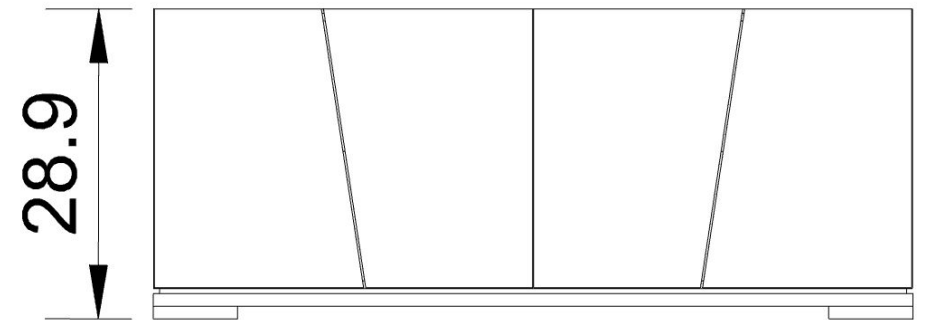

LIST PRICE: $2,285

30 % DISCOUNT : $685

ORDER AMOUNT: $1,600

- KNS261 - TEXTURED MOCHA WOOD