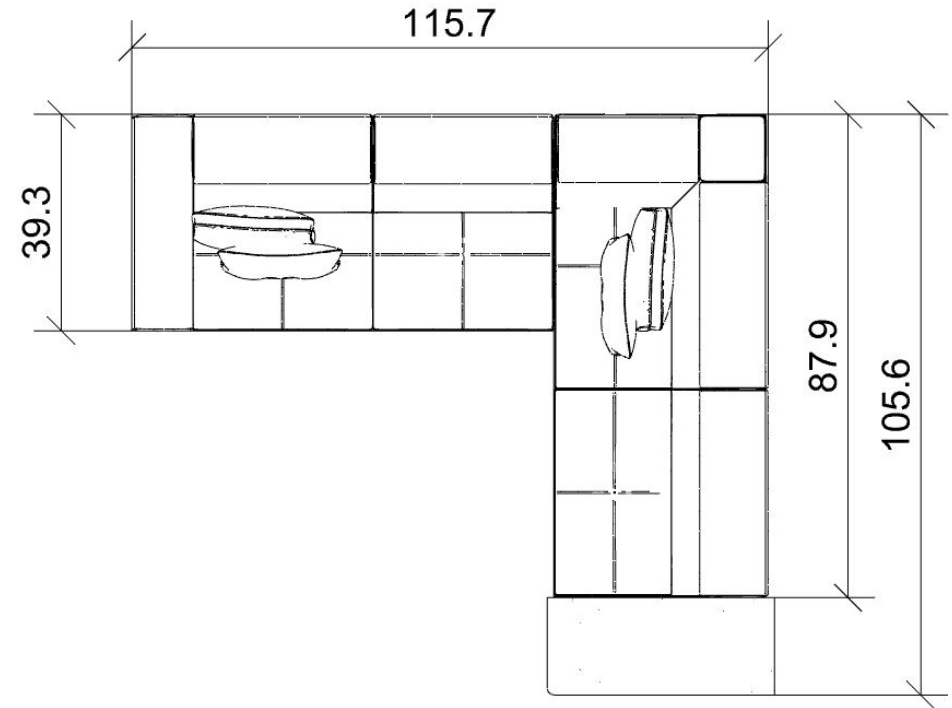

SOFAS

LIST PRICE: \$10,775

30 % DISCOUNT : \$3,232

ORDER AMOUNT: \$7,543

- BRLL08 - Z47
- BRLL17 - Z47
- BRLL18 - P24
- BRLSRT - Z47
- BRLSRT - P24
- SMOKED WOOD LEG

LIST PRICE: \$8,985

30 % DISCOUNT : \$2,695