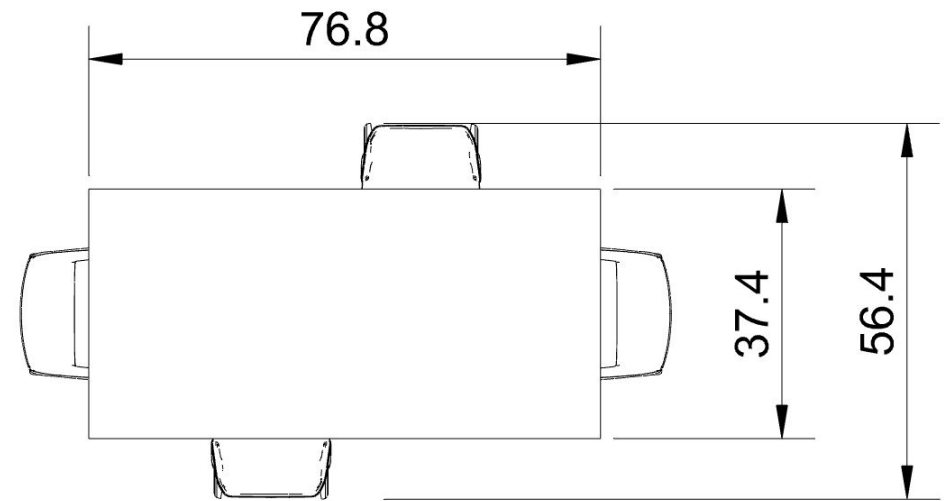

TV UNITS

LIST PRICE: \$13,346

30 % DISCOUNT : \$4,006

ORDER AMOUNT: \$9,340

- TEXTURED MOCHA WOOD - MOCHA GLOSS
LACQUER - MARBLE PATTERN WALL PANEL

DINING

LIST PRICE: \$6,425

30 % DISCOUNT : \$1,925