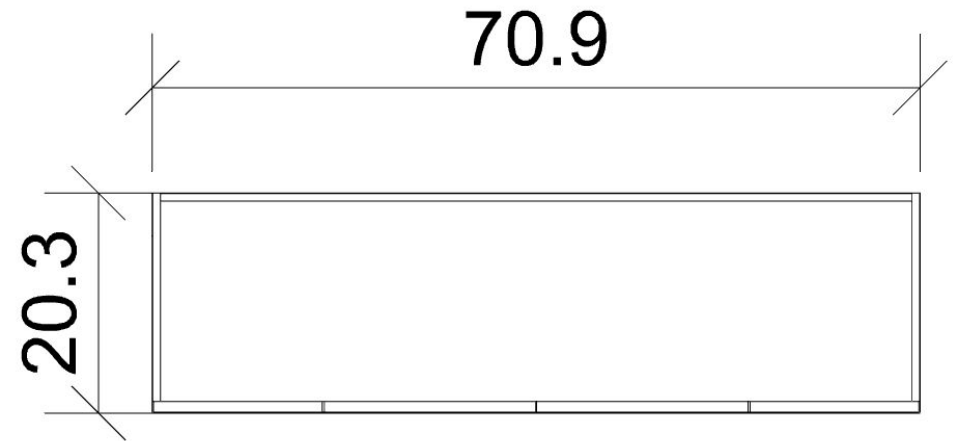

LIST PRICE: $2,285

30 % DISCOUNT : $685

ORDER AMOUNT: $1,600

- KNS261 - TEXTURED MOCHA WOOD