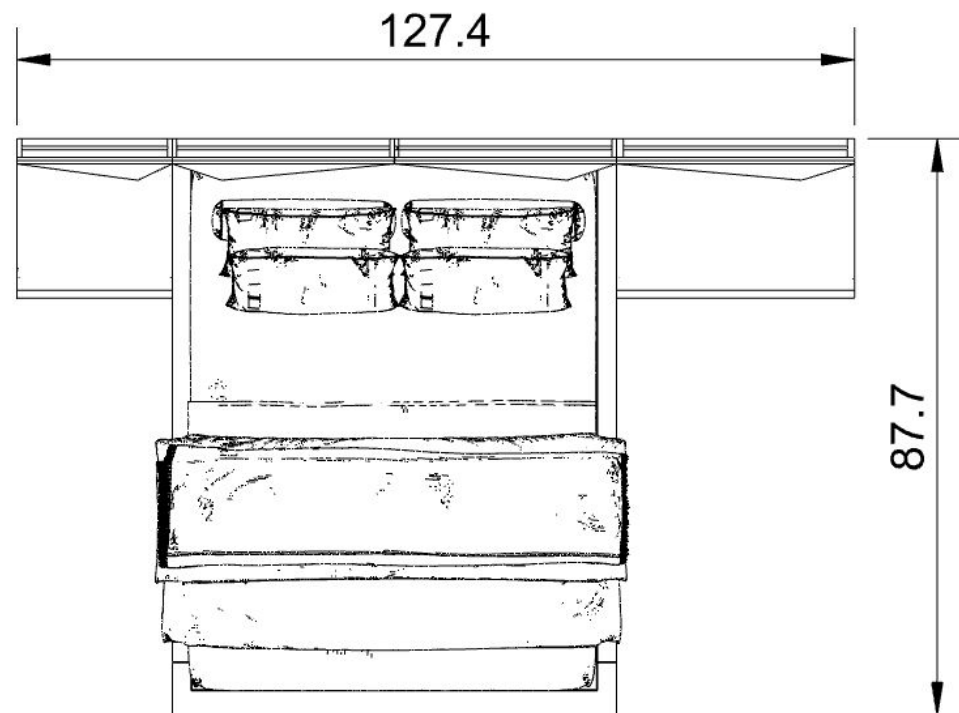

30 % DISCOUNT : \$685

ORDER AMOUNT: \$1,600

- KNS261 - TEXTURED MOCHA WOOD

BEDS

- YAT633 - 3 LINED NEW HEXA BED P81 / M04
- YAN633 - SIDE EXTENSION 3 LINED P81 / M04
- YAN633 - SIDE EXTENSION 3 LINED M04
- KOM020 - LIVIO NIGHTSTAND
- TEXTURED MOCHA WOOD