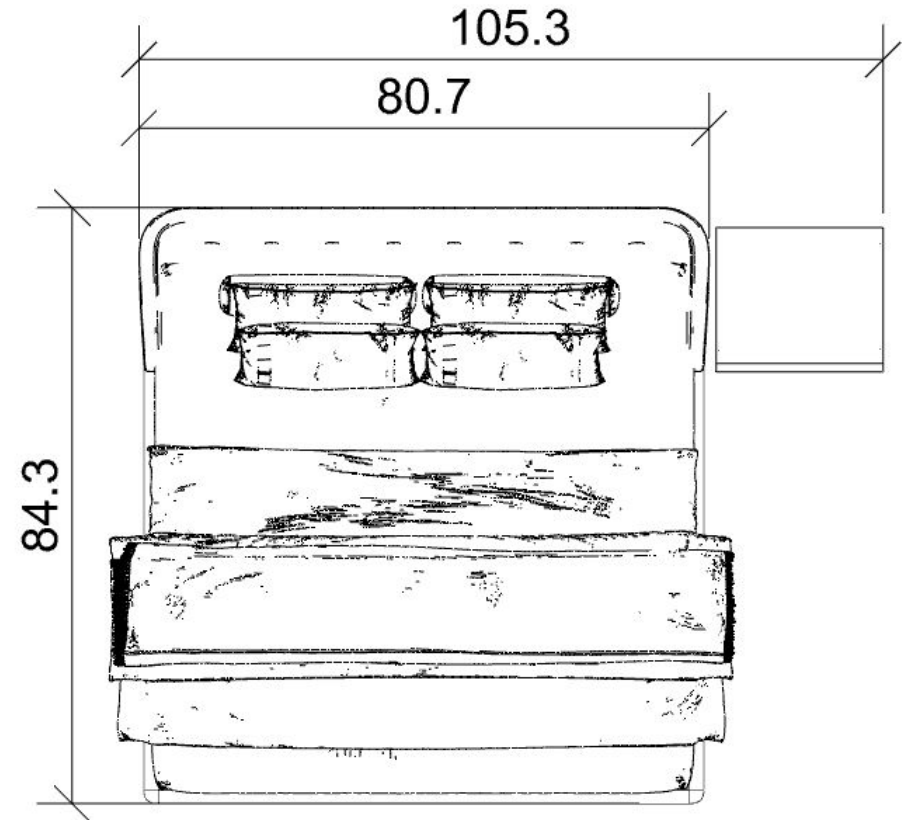

- YUT019 - KS COLO BED UPHOLSTERED STORAGE
- T75 - BIANCA
- KOM405 - BIANCA WOOD

LIST PRICE: $4,800

30 % DISCOUNT : $1,440

ORDER AMOUNT: $3,360