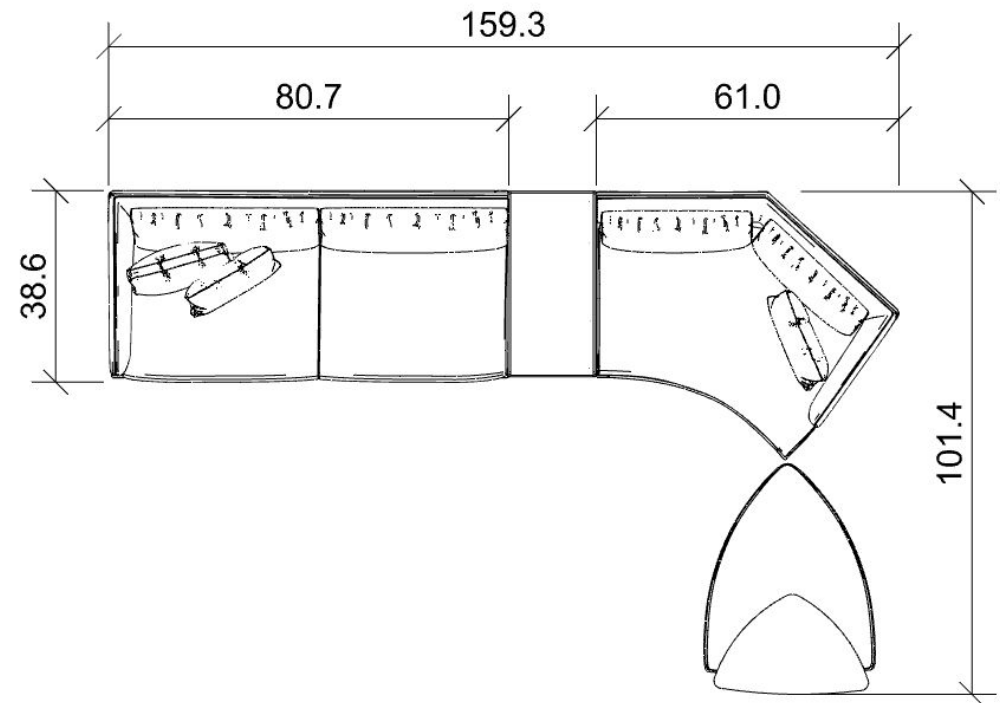

LIST PRICE: \$9,005

30 % DISCOUNT : \$2,700

ORDER AMOUNT: \$6,305

- IKOL22 - T80 / M03
- IKOL30 - T80 / M03
- KSH105 - MIRROR TOP / SMOKED WOOD BODY
- PUF503 - T80
- SHP003 - SMOKED WOOD TOP
- SMOKED WOOD LEG