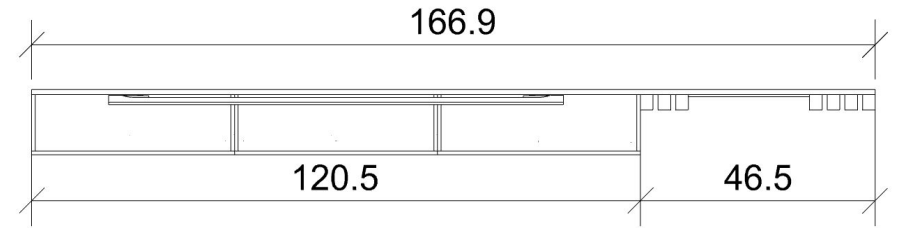

TV UNITS

LIST PRICE: \$13,346

30 % DISCOUNT : \$4,006

ORDER AMOUNT: \$9,340

- TEXTURED MOCHA WOOD - MOCHA GLOSS
LACQUER - MARBLE PATTERN WALL PANEL

DINING

LIST PRICE: \$6,425

30 % DISCOUNT : \$1,925