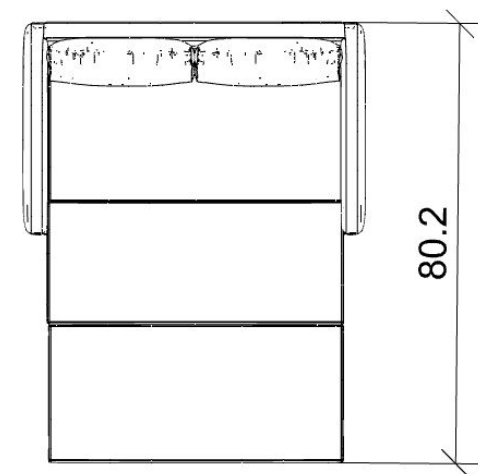

LIST PRICE: $3,165

30 % DISCOUNT : $950

ORDER AMOUNT: $2,215

- DNT200 - P49