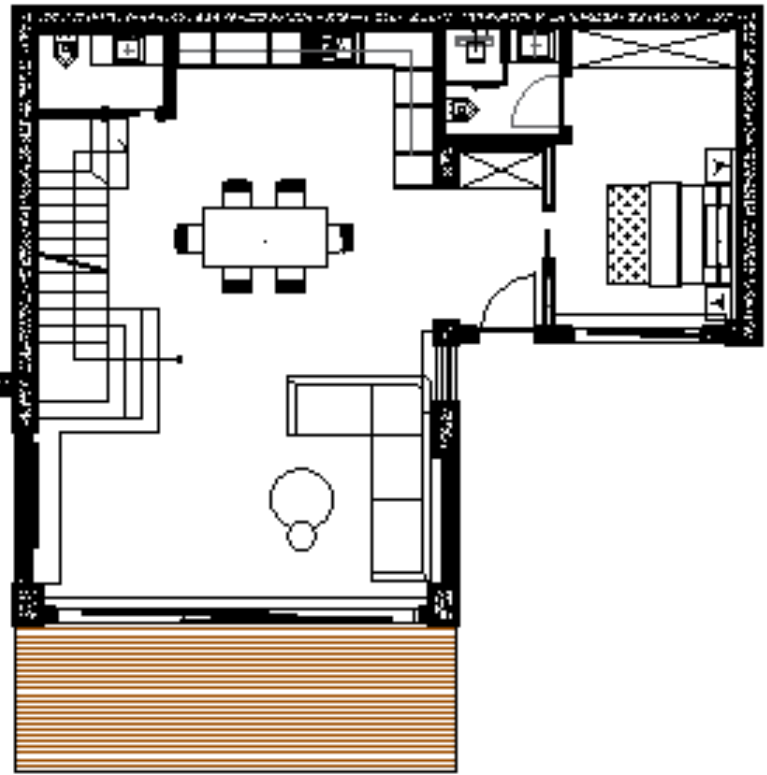

LAZZONI

WORK LIVINGROOM