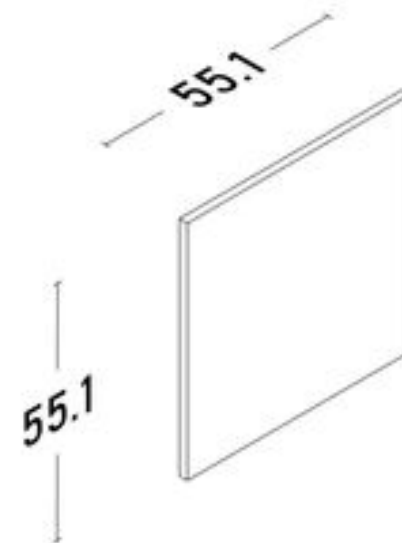

ORDER AMOUNT: \$1,046.5

MIRRORS

LIST PRICE: \$2,415

30 % DISCOUNT : \$724.5

ORDER AMOUNT: \$1,690.5

- AYN028

PAINTINGS

- TABLO1 (x2)

LIST PRICE: \$1,175

30 % DISCOUNT : \$352.5

ORDER AMOUNT: \$822.5

LIST PRICE: \$1,175

30 % DISCOUNT : \$352.5

ORDER AMOUNT: \$822.5

- TABLO1

LIST PRICE: \$1,175