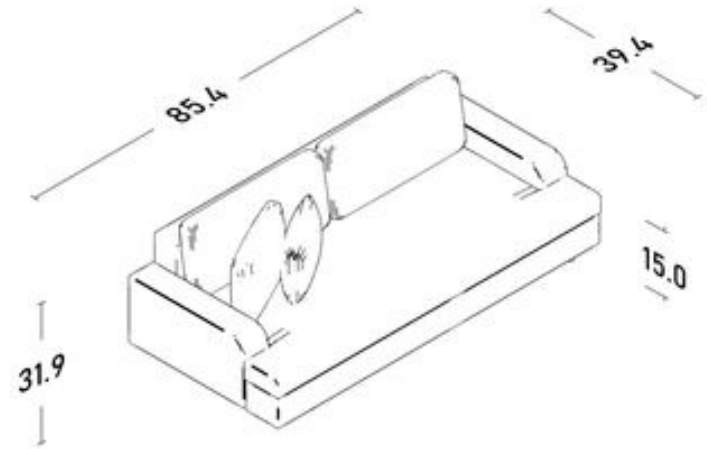

- BBL300
- SAMT ABALONE GREY P43
- SOLID WOOD LEGS

LIST PRICE: $3,485.00

40 % DISCOUNT : $1,394

ORDER AMOUNT: $2,091