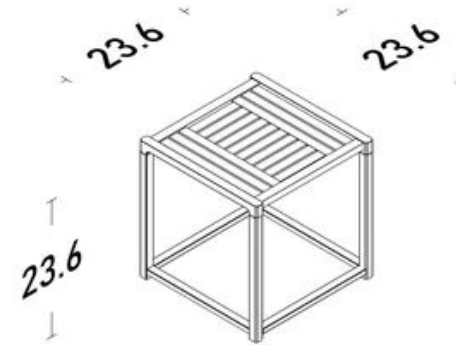

LIST PRICE: \$3,435.00

40 % DISCOUNT : \$1,374

ORDER AMOUNT: \$2,061

- LTS101
- MARLON CREAM B03
- SOLID WOOD LEGS — CHESNUT WOOD

LIST PRICE: \$1,875.00

40 % DISCOUNT : \$750

ORDER AMOUNT: \$1,125

- SHP205
- SOLID WOOD — CHESNUT WOOD