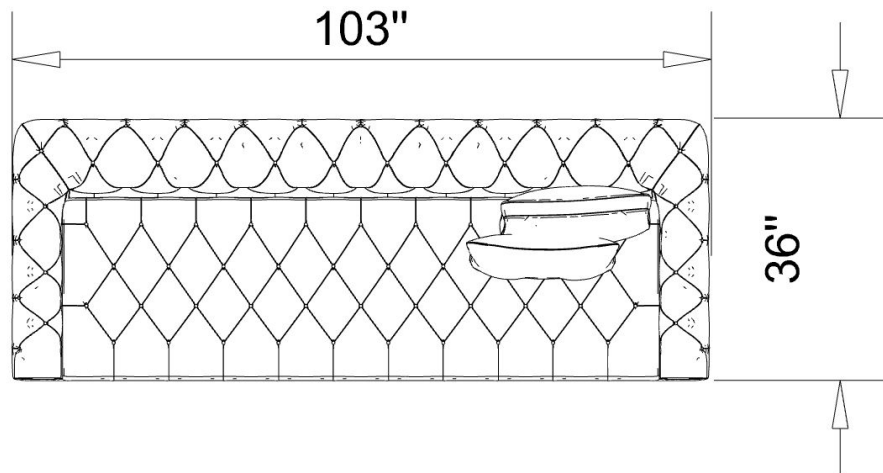

*Discontinued Fabric

- MCH401 S37 UPHOLSTERY
- TEXTURED MOCHA WOOD LEGS

LIST PRICE: $7,535

40 % DISCOUNT : $3,014

ORDER AMOUNT: $4,521