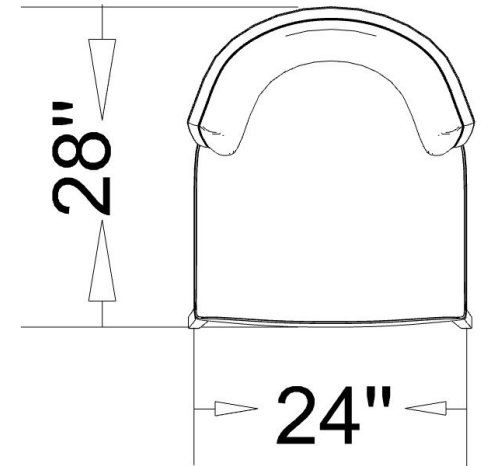

LIST PRICE: \$ 4,600

40 % DISCOUNT : \$1,840

ORDER AMOUNT: \$2,760

- TMV311 & RAF102 (3)
- CARINA WOOD/ MATTE MINK LACQUER

LIST PRICE: \$3,310

40 % DISCOUNT : \$1,324

ORDER AMOUNT: \$1,986

ARMCHAIR