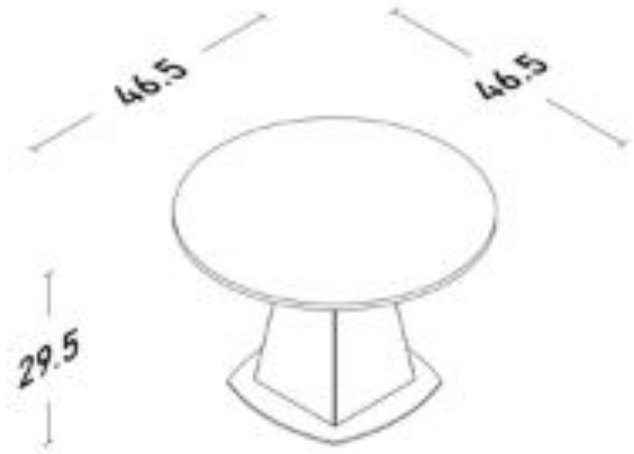

ORDER AMOUNT: \$2,631

- MAS200
- CHESTNUT WOOD LEGS / SAHARA NOIR GLASS TOP

LIST PRICE: \$2,405.00

40 % DISCOUNT : \$962

ORDER AMOUNT: \$1,443

- MAS501 TEXTURED MOCHA

LIST PRICE: \$1,695

40 % DISCOUNT : \$678