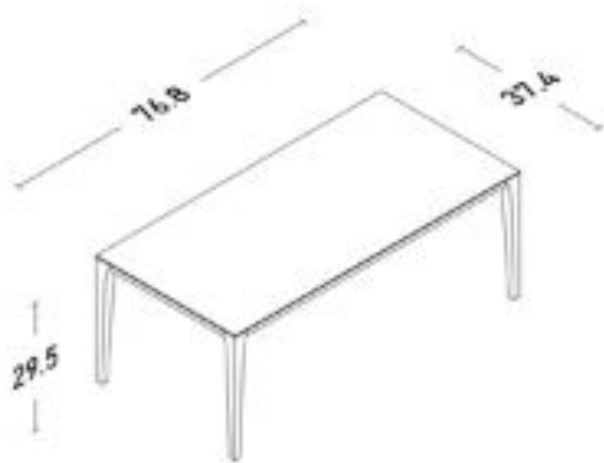

- MASN81
- CARINA WOOD LEGS / MICA PERLA CERAMIC

LIST PRICE: $4,385

40 % DISCOUNT : $1,754

ORDER AMOUNT: $2,631