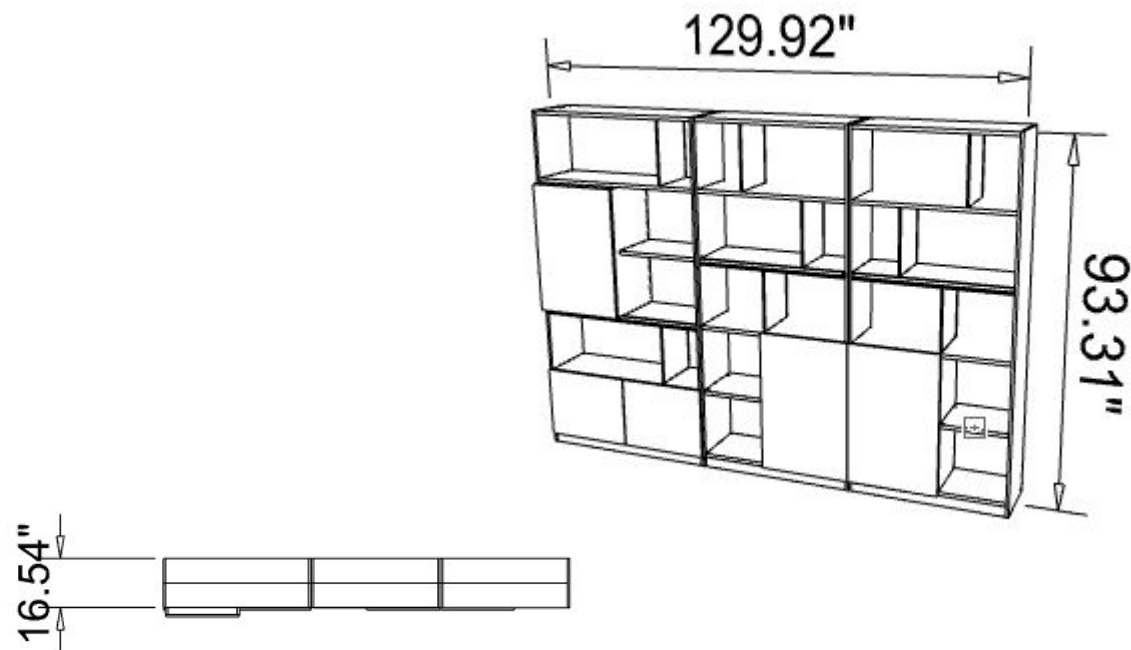

ORDER AMOUNT: \$1,017

OFFICE

- MAS160
- SMOKED WOOD/GOFRATO LEG

LIST PRICE: \$1,325

40 % DISCOUNT : \$530

ORDER AMOUNT: \$795

SEPARATOR

- x2 KTP165 SMOKED WOOD , GLOSS CREAM LAQUER DOORS, MATTE CREAM LAQUER SHELVES WITH LIGHTS
- KTP170 SMOKED WOOD, GLOSS CREAM LAQUER DOORS, MATTE CREAM LAQUER SHELVES WITH LIGHTS