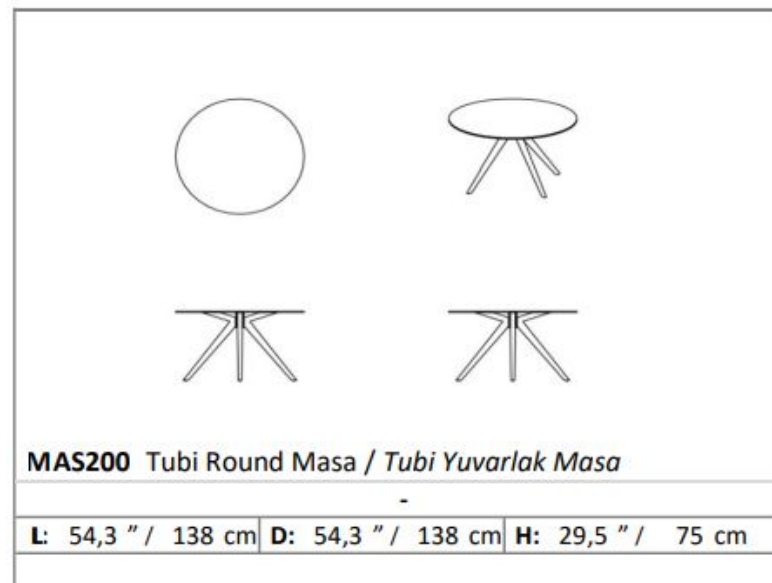

- MAS200
- CHESTNUT WOOD LEGS / SAHARA NOIR GLASS TOP

LIST PRICE: $2,405.00

40 % DISCOUNT : $962

ORDER AMOUNT: $1,443