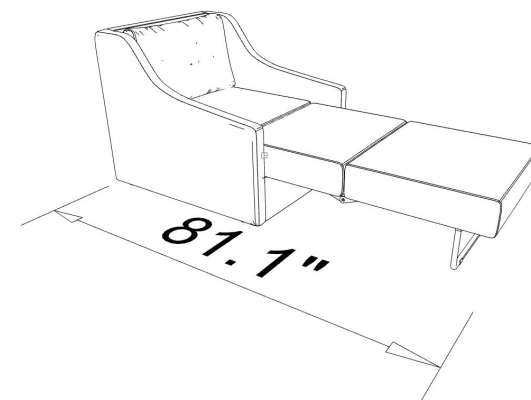

- DNT100
- SAMT P49 MICRO FIBER

LIST PRICE: $2,275.00

30 % DISCOUNT : $682.5

ORDER AMOUNT: $1,592.5