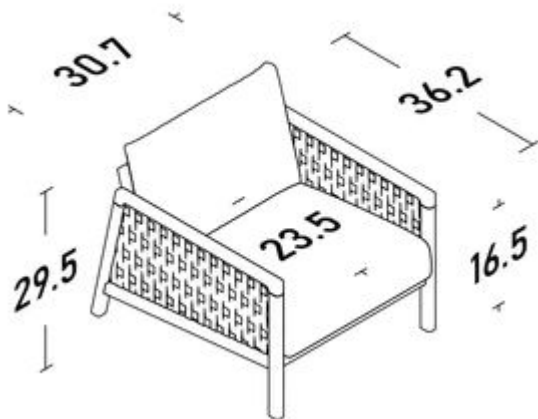

- LTS101
- MARLON CREAM B03
- SOLID WOOD LEGS — CHESNUT WOOD

LIST PRICE: $1,875.00

40 % DISCOUNT : $750

ORDER AMOUNT: $1,125