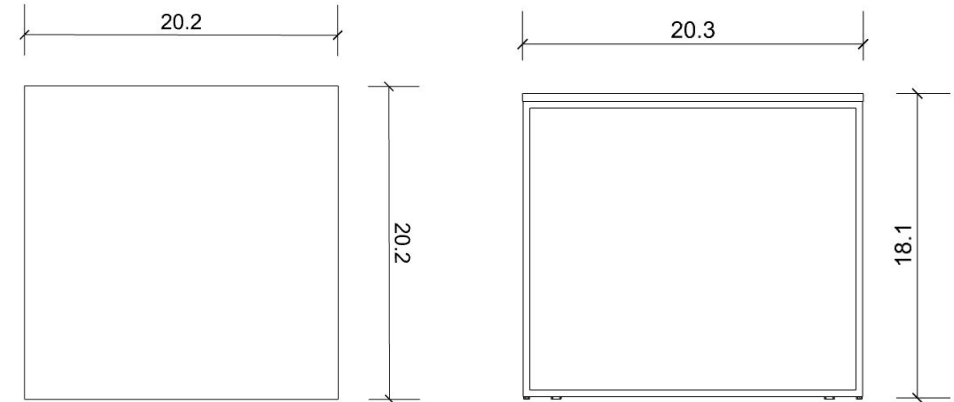

COFFEE TABLES

- SHP595 (2 Piece)
- GLOSSY GRAY LACQUER
- GOFRATO METAL LEGS

LIST PRICE: \$865

40 % DISCOUNT : \$346

ORDER AMOUNT: \$519

- SHP365
- ANTARCITE MATTE LACQUER
- GLOSSY BLACK METAL LEGS

LIST PRICE: \$485