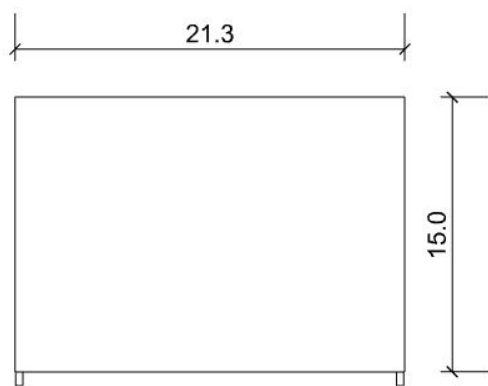

- SHP595 (2 Piece)
- GLOSSY GRAY LACQUER
- GOFRATO METAL LEGS

LIST PRICE: $865

40 % DISCOUNT : $346

ORDER AMOUNT: $519