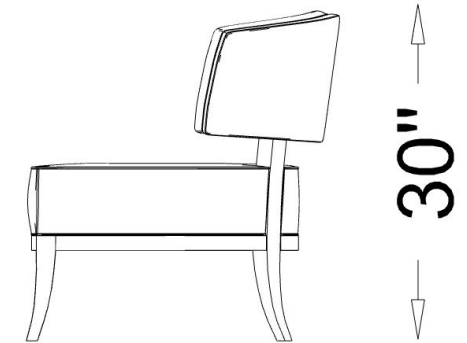

LIST PRICE: \$ 4,600

40 % DISCOUNT : \$1,840

ORDER AMOUNT: \$2,760

- TMV311 & RAF102 (3)
- CARINA WOOD/ MATTE MINK LACQUER

LIST PRICE: \$3,310

40 % DISCOUNT : \$1,324

ORDER AMOUNT: \$1,986

ARMCHAIR