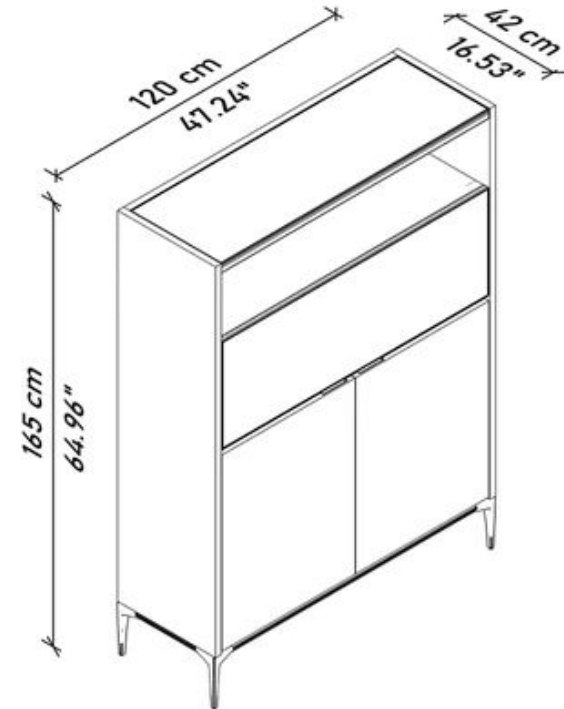

- BAR110
- CARINA WOOD
- GOFRATO METAL LEG

LIST PRICE: $3,915

30 % DISCOUNT : $1,174.5

ORDER AMOUNT: $2,740.5