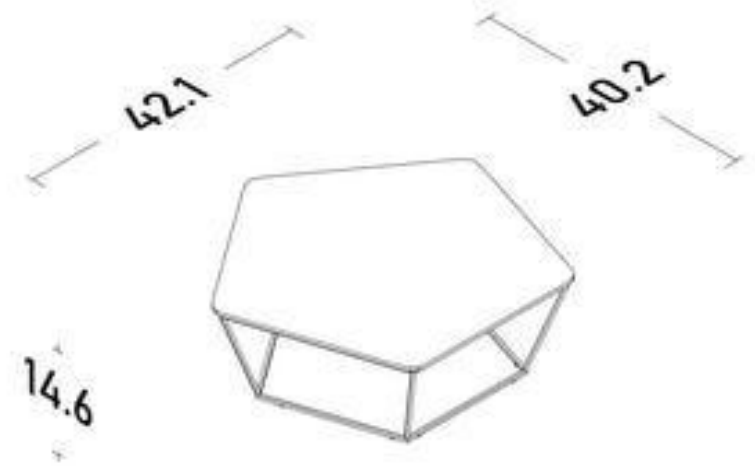

- SHP515
- MICA DARK CERAMIC
- BLACK METAL LEGS

LIST PRICE: $1,885

40 % DISCOUNT : $754

ORDER AMOUNT: $1,131