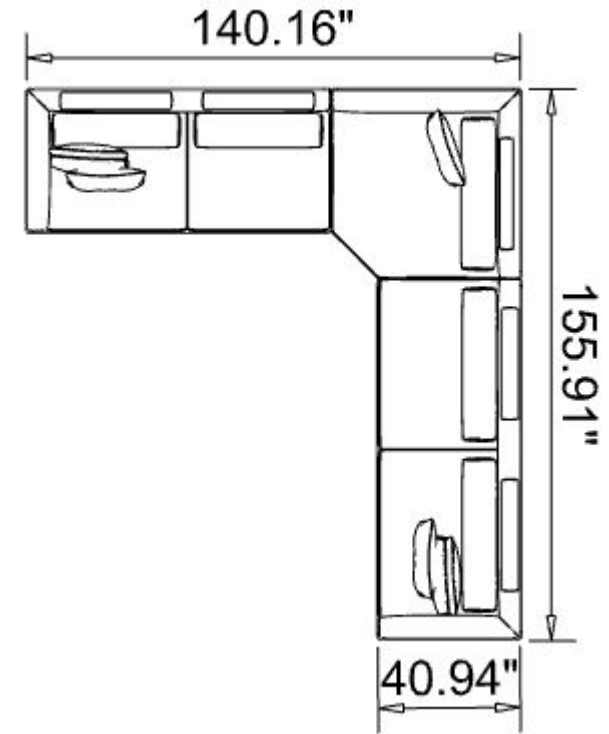

SOFAS

- MXXL85(LEFT) / MXXL72(RIGHT) / KSH106
- BOUCLE T40
- GLOSS METAL LEGS

LIST PRICE: \$6,765.00

40 % DISCOUNT : \$2,706

ORDER AMOUNT : \$4,059

- BRLL01: BERLIN SOFA ONE ARM 2-SEATER
- BRLL18: BERLIN SOFA CORNER
- BRLL02: BERLIN SOFA ONE ARM 3-SEATER
- WALNUT WOOD LEGS
- LARIX Z75
- LIFE P74 (CORNER)