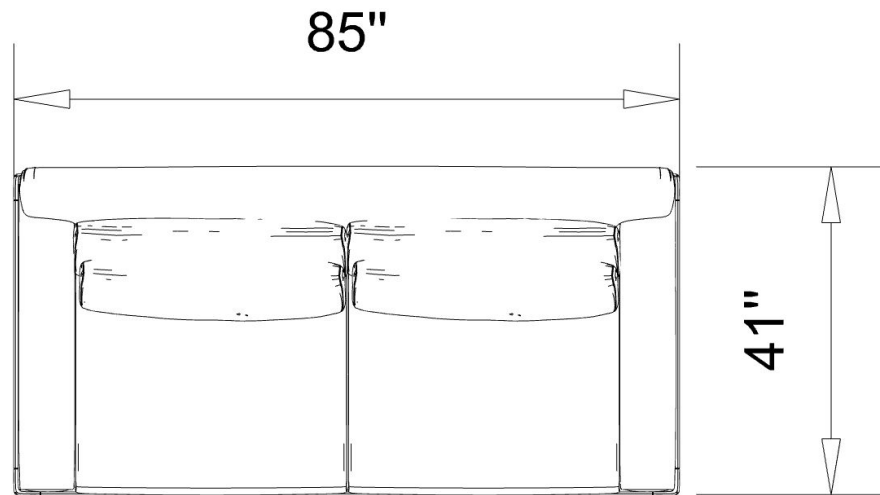

*Discontinued Fabric

- LUN251
- L86 FABRIC UPHOLSTERY
- WALNUT WOOD LEGS

LIST PRICE: $5,125.00

40 % DISCOUNT : $2,050

ORDER AMOUNT: $3,075