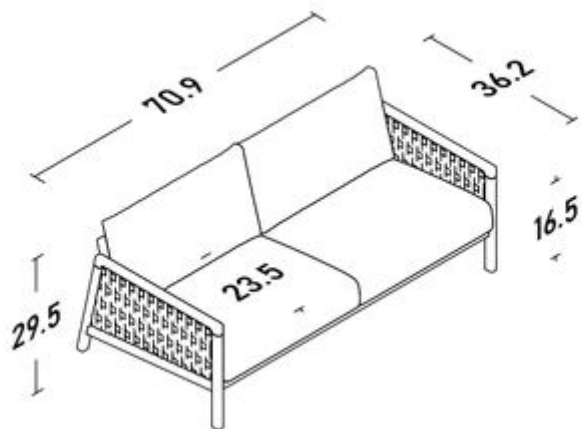

30 % DISCOUNT : \$1,030.50

ORDER AMOUNT: \$2,404.50

- BEN100
- MARLON B02
- METAL LEGS
- CHESNUT WOOD ARMS

LIST PRICE: \$915.00

40 % DISCOUNT : \$366

ORDER AMOUNT: \$549

- LTS201
- MARLON CREAM B03
- SOLID WOOD LEGS — CHESNUT WOOD