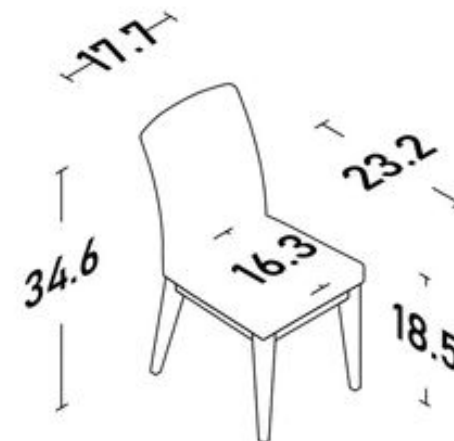

- SNL621 (X8)
- SAMT P43
- SMOKED WOOD

LIST PRICE: $315 (EACH)

40 % DISCOUNT : $126

ORDER AMOUNT: $189