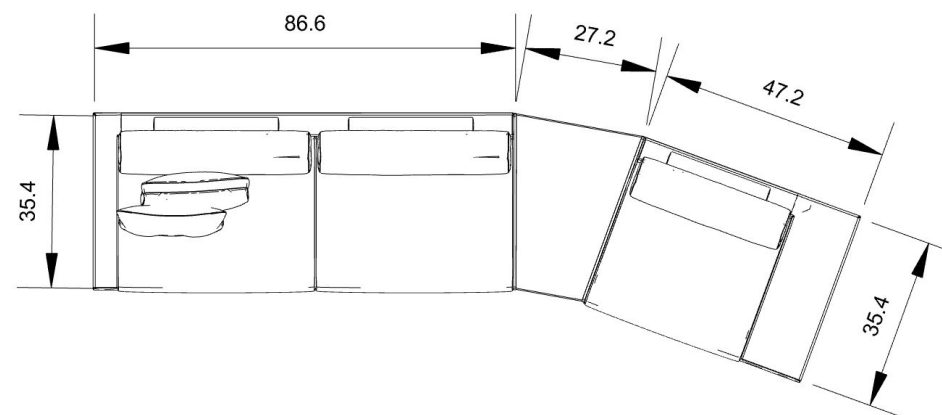

SOFAS

- MXXL85(LEFT) / MXXL72(RIGHT) / KSH106
- BOUCLE T40
- GLOSS METAL LEGS

LIST PRICE: \$6,765.00

40 % DISCOUNT : \$2,706

ORDER AMOUNT : \$4,059

- BRLL01: BERLIN SOFA ONE ARM 2-SEATER
- BRLL18: BERLIN SOFA CORNER
- BRLL02: BERLIN SOFA ONE ARM 3-SEATER
- WALNUT WOOD LEGS
- LARIX Z75
- LIFE P74 (CORNER)