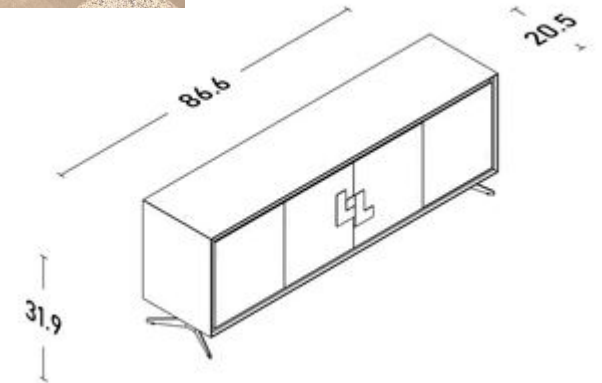

OTTOMANS

- SAN005
- TESSUTO S47 – OLIVE GREEN VELVET

*Discontinued Fabric

LIST PRICE: \$1,223.00

50 % DISCOUNT : \$611

ORDER AMOUNT: \$612

BEDROOM

SIDEBOARDS