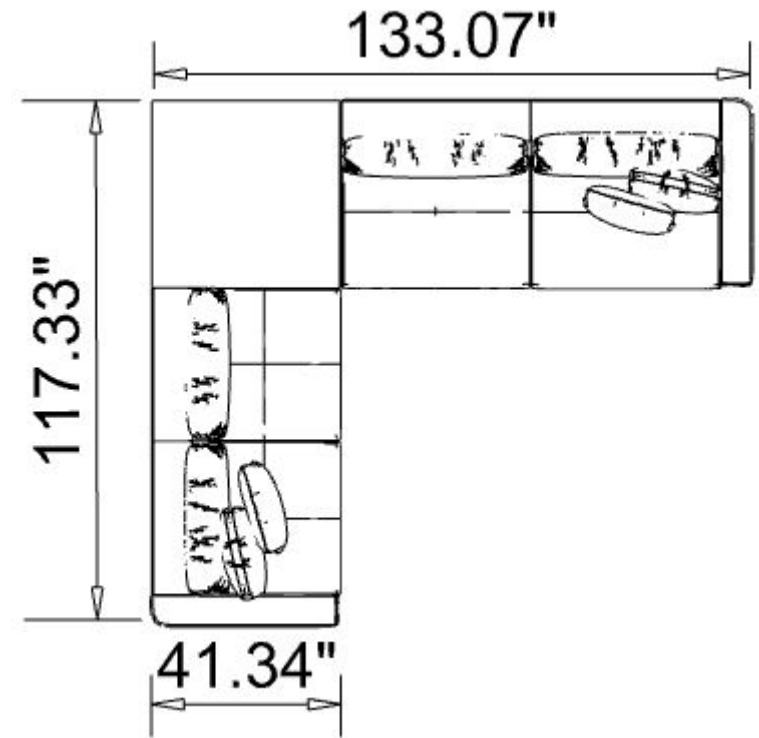

- MLDL22: MILDA SOFA ONE BY ONE
- MLDL24: MILDA SOFA OPENABLE
- KKS105: MILDA SOFA CORNER TABLE
- PLATINUM METAL LEGS
- MEGZA Z58

LIST PRICE: $9,075

30 % DISCOUNT : $2,722.5

ORDER AMOUNT: $6,352.5