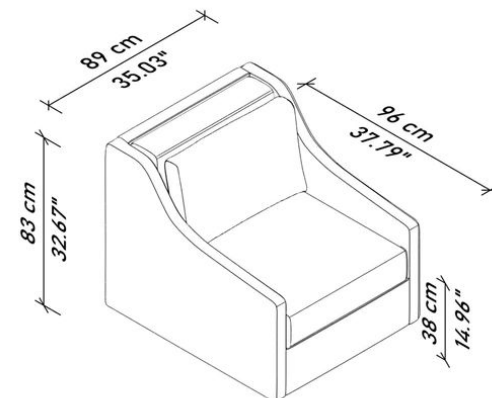

- DNT100
- SAMT P49 MICRO FIBER

LIST PRICE: $2,275.00

30 % DISCOUNT : $682.5

ORDER AMOUNT: $1,592.5