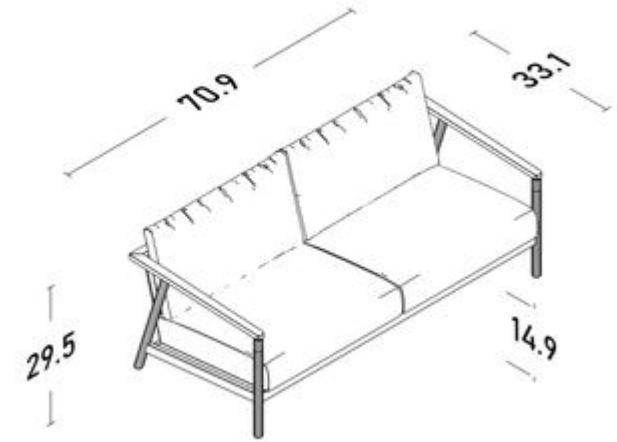

ORDER AMOUNT: \$2,091

- DNT100
- SAMT P49 MICRO FIBER

LIST PRICE: \$2,275.00

30 % DISCOUNT : \$682.5

ORDER AMOUNT: \$1,592.5

OUTDOORS

- BEN200
- MARLON DARK GREY B04
- METAL LEGS
- CHESNUT WOOD ARMS

LIST PRICE: \$3,435.00