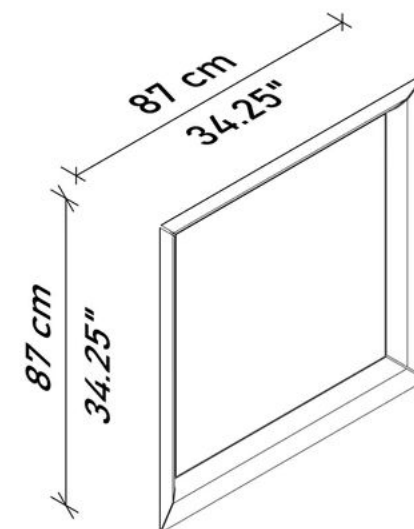

ORDER AMOUNT: \$1,046.5

MIRRORS

LIST PRICE: \$2,415

30 % DISCOUNT : \$724.5

ORDER AMOUNT: \$1,690.5

- AYN028

PAINTINGS

- TABLO1 (x2)