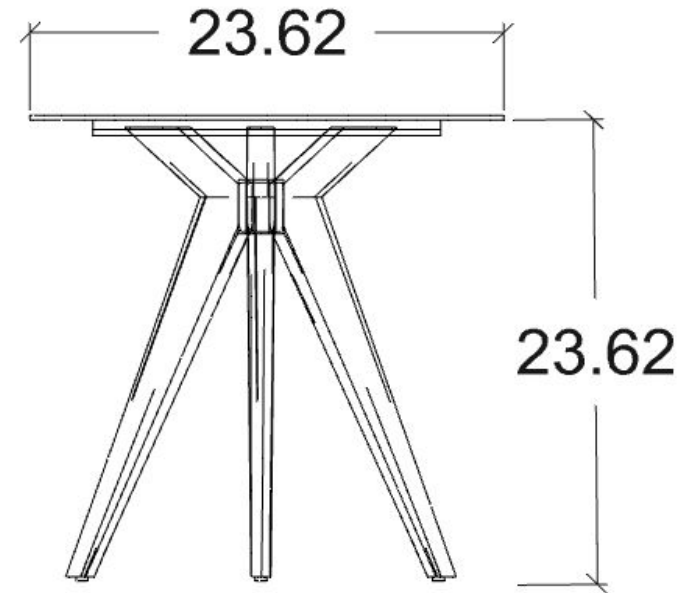

LIST PRICE: \$475

40 % DISCOUNT : \$190

ORDER AMOUNT: \$285

- SHP215
- MICA SANDRO
- CHESTNUT WOOD

LIST PRICE: \$1,015

40 % DISCOUNT : \$406

ORDER AMOUNT: \$609

DINING TABLES