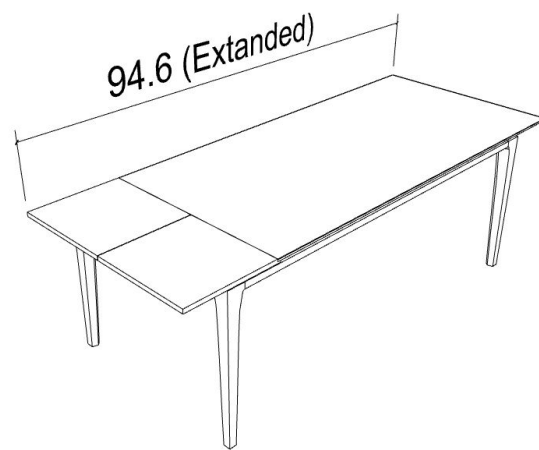

- MASN81
- CARINA WOOD LEGS / MICA PERLA CERAMIC

LIST PRICE: $4,385

40 % DISCOUNT : $1,754

ORDER AMOUNT: $2,631