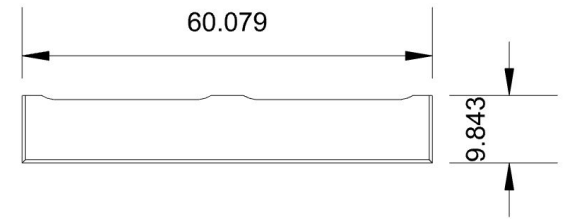

- TMV311 & RAF102 (3)
- CARINA WOOD/ MATTE MINK LACQUER

LIST PRICE: $3,310

40 % DISCOUNT : $1,324

ORDER AMOUNT: $1,986