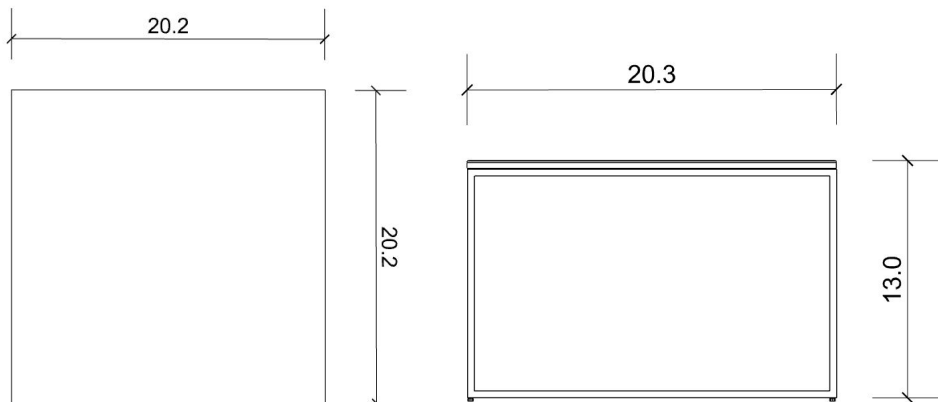

- SHP360
- BLUE MATTE LACQUER
- GLOSSY BLACK METAL LEGS

LIST PRICE: $475

40 % DISCOUNT : $190

ORDER AMOUNT: $285