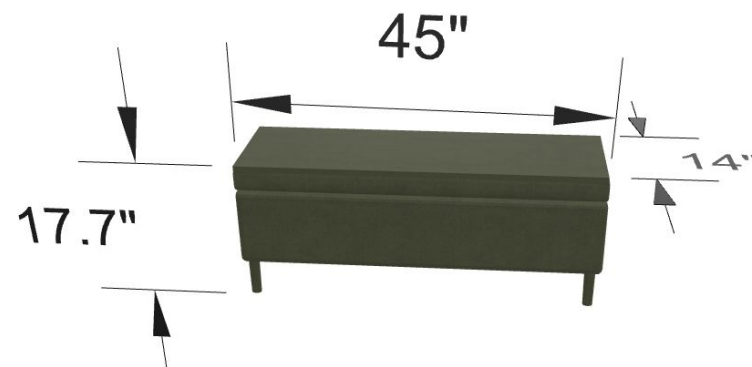

- SAN005
- TESSUTO S47 – OLIVE GREEN VELVET

*Discontinued Fabric

LIST PRICE: $1,223.00

50 % DISCOUNT : $611

ORDER AMOUNT: $612