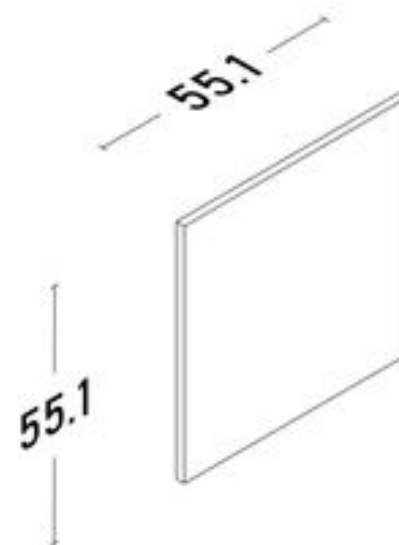

ORDER AMOUNT: \$1,046.5

MIRRORS

LIST PRICE: \$2,415

30 % DISCOUNT : \$724.5

ORDER AMOUNT: \$1,690.5

- AYN028

PAINTINGS

- TABLO1 (x2)

LIST PRICE: \$1,175

30 % DISCOUNT : \$352.5

ORDER AMOUNT: \$822.5

LIST PRICE: \$1,175

30 % DISCOUNT : \$352.5

ORDER AMOUNT: \$822.5

- TABLO1

LIST PRICE: \$1,175