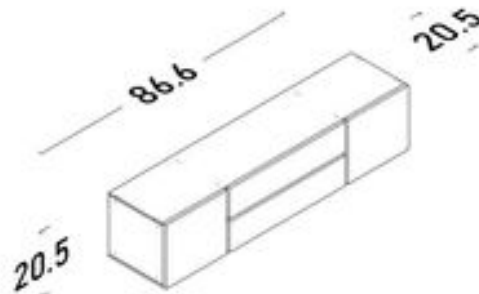

LIST PRICE: \$ 4,600

40 % DISCOUNT : \$1,840

ORDER AMOUNT: \$2,760

- TMV311 & RAF102 (3)
- CARINA WOOD/ MATTE MINK LACQUER

LIST PRICE: \$3,310

40 % DISCOUNT : \$1,324

ORDER AMOUNT: \$1,986

ARMCHAIR