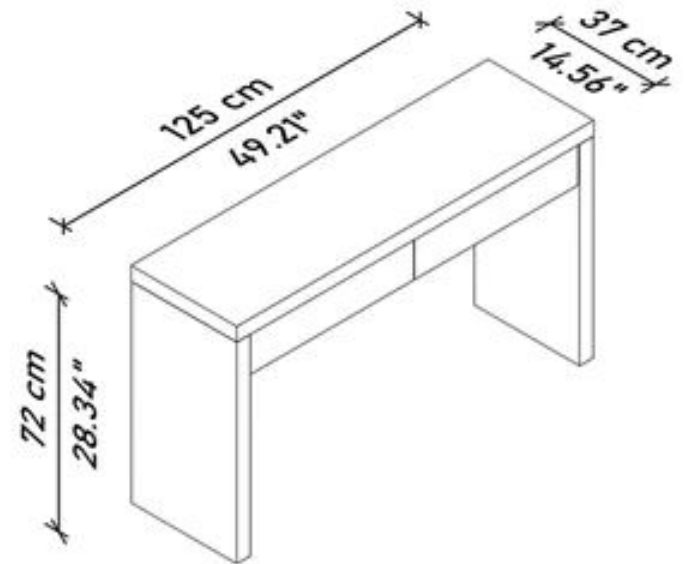

- DRS121
- GLOSS CAPPUCCINO LACQUER

LIST PRICE: $1,495

30 % DISCOUNT : $448.5

ORDER AMOUNT: $1,046.5