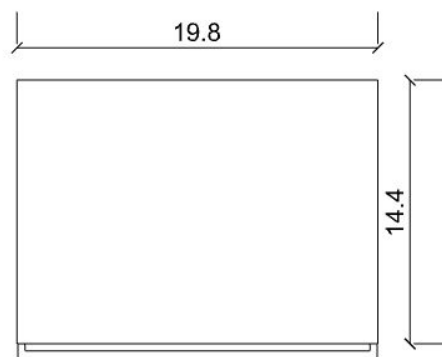

- SHP595 (2 Piece)
- GLOSSY GRAY LACQUER
- GOFRATO METAL LEGS

LIST PRICE: $865

40 % DISCOUNT : $346

ORDER AMOUNT: $519