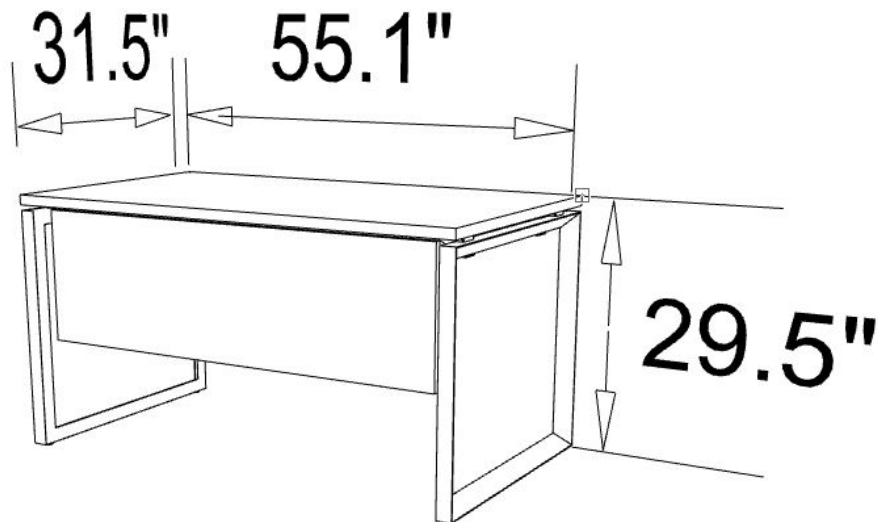

ORDER AMOUNT: \$1,017

OFFICE

- MAS160
- SMOKED WOOD/GOFRATO LEG

LIST PRICE: \$1,325

40 % DISCOUNT : \$530

ORDER AMOUNT: \$795

SEPARATOR

- x2 KTP165 SMOKED WOOD , GLOSS CREAM LAQUER DOORS, MATTE CREAM LAQUER SHELVES WITH LIGHTS
- KTP170 SMOKED WOOD, GLOSS CREAM LAQUER DOORS, MATTE CREAM LAQUER SHELVES WITH LIGHTS