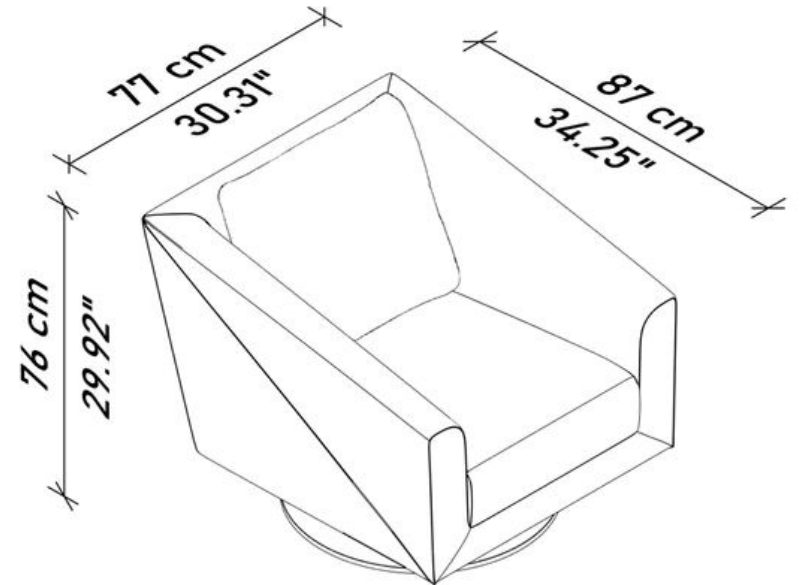

- BRJ663
- P56 - P75 UPHOLSTERY
- CARINA WOOD LEGS

LIST PRICE: \$1,695

40 % DISCOUNT : \$678

ORDER AMOUNT: \$1,017

- ART501
- LIFE SERIES MICRO SUEDE

LIST PRICE: \$2,525

30 % DISCOUNT : \$757.5

ORDER AMOUNT: \$1,767.5