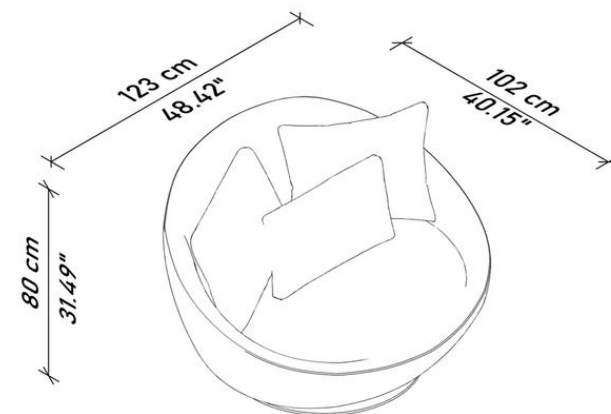

- ART501
- LIFE SERIES MICRO SUEDE

LIST PRICE: $2,525

30 % DISCOUNT : $757.5

ORDER AMOUNT: $1,767.5