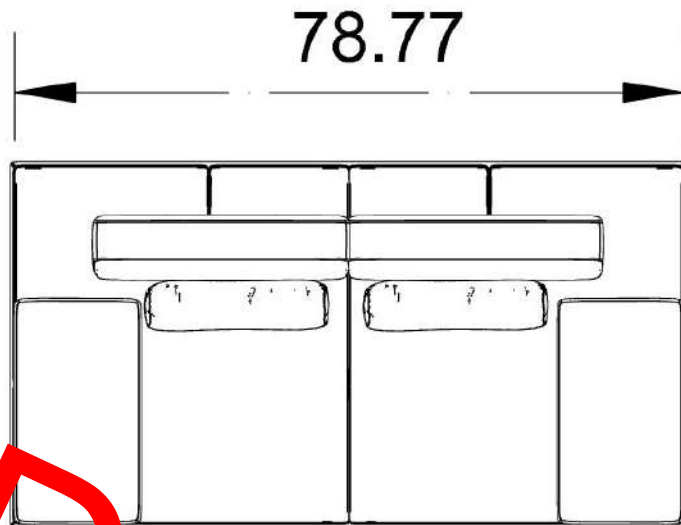

%40 DISCOUNT: \$4,812

ORDER AMOUNT: \$7,218

MCHL15 - P73 LIFE LEFT
MCHL15 - Y62 LINEA LEFT
SMOKED WOOD LEG

LIST PRICE: \$ 11,920

%40 DISCOUNT: \$4,768

ORDER AMOUNT: \$ 7,152

- GLAL34 - P43 / V86
- GLAL40 - V86 / V86
- GLAL44 - P43 / V 86
- KKST05 - SMOKED WOOD AND MIRROR
- PUF503 - P43
- SMOKED WOOD