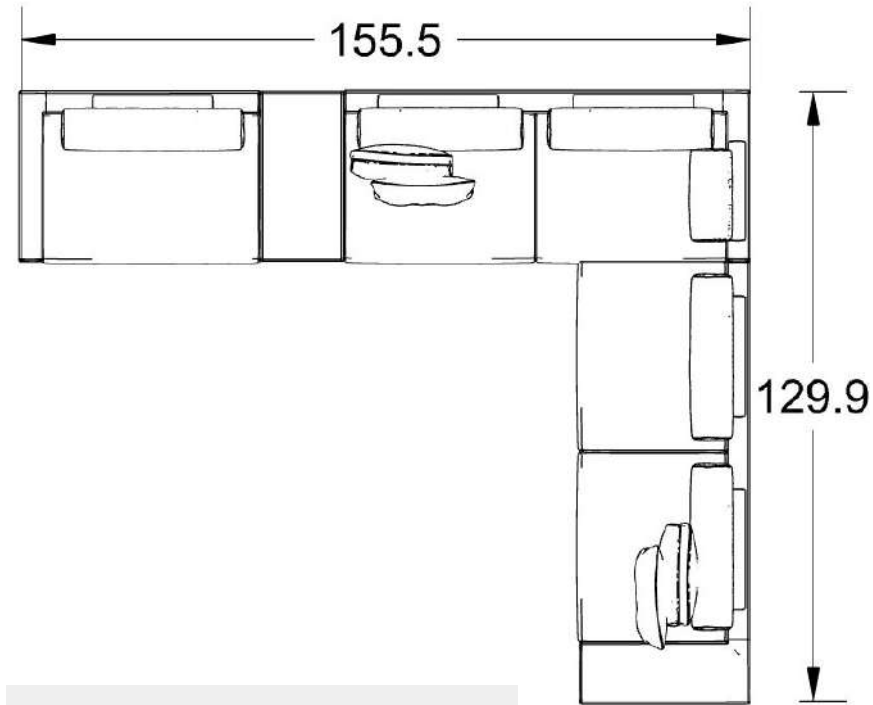

LIST PRICE: 10.580$

%40 DISCOUNT: 4.232$

ORDER AMOUNT: 6.348$

MXXL64:S56-S56 RIGHT
MXXL87:S56-S56 RIGHT
KSH105:SMOKED WOOD
MXXL86:S56-S56 LEFT
GOFRATO METAL LEG