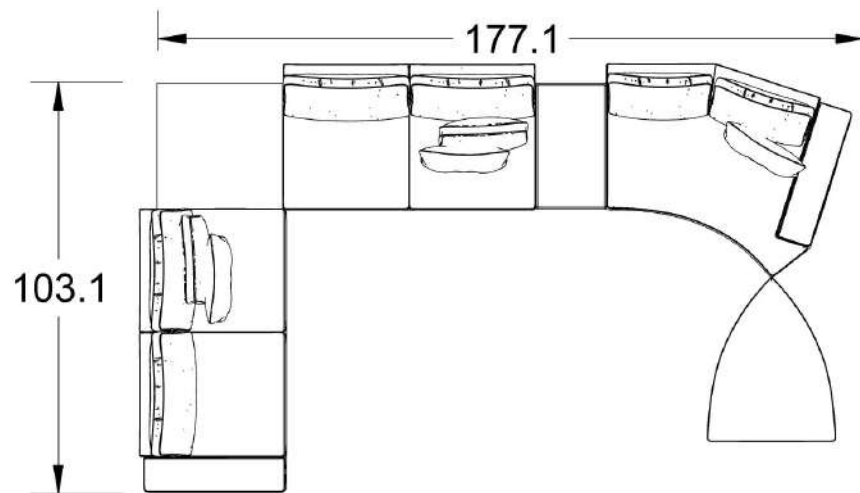

LIST PRICE: $ 11,920

%40 DISCOUNT: $4,768

ORDER AMOUNT: $ 7,152

- GLAL34 - P43 / V86
- GLAL40 - V86 / V86
- GLAL44 - P43 / V 86
- KKST05 - SMOKED WOOD AND MIRROR
- PUF503 - P43
- SMOKED WOOD