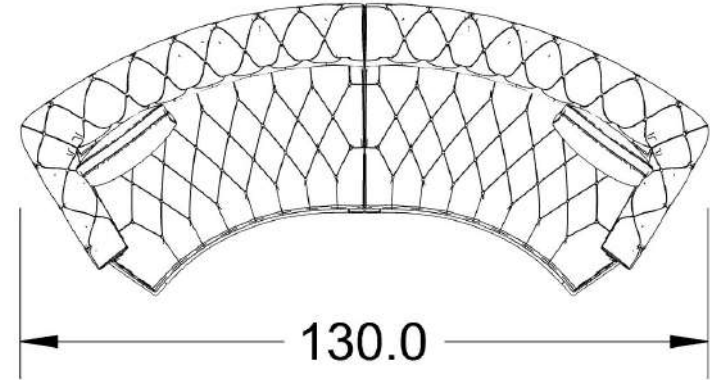

PAN200 T79
PANPUF - CORNER - P74
PAN200 - T63
GOFRATO METAL LEG

LIST PRICE: \$8,150

%40 DISCOUNT: \$3,260

ORDER AMOUNT: \$4,890

IKOL17
IKOL13
T60 ARTE & M64 PELLE
GLOSS BLACK METAL LEG

LIST PRICE: \$12,030

%40 DISCOUNT: \$4,812

ORDER AMOUNT: \$7,218

MCHL15 - P73 LIFE LEFT
MCHL15 - Y62 LINEA LEFT
SMOKED WOOD LEG

LIST PRICE: \$ 11,920

%40 DISCOUNT: \$4,768

ORDER AMOUNT: \$ 7,152

- GLAL34 - P43 / V86
- GLAL40 - V86 / V86
- GLAL44 - P43 / V 86
- KKST05 - SMOKED WOOD AND MIRROR
- PUF503 - P43
- SMOKED WOOD