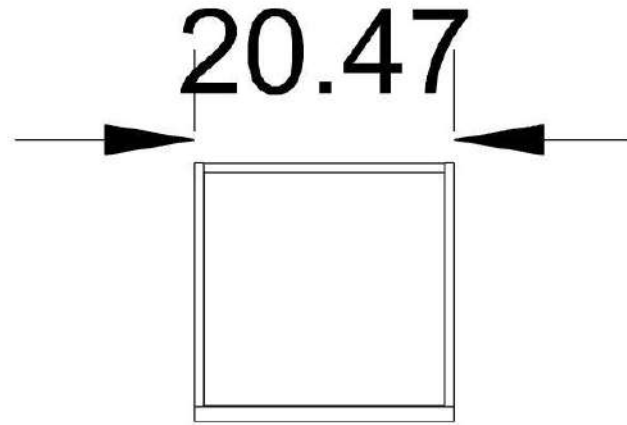

LIST PRICE: $1,110

%40 DISCOUNT: $444

ORDER AMOUNT: $666

KOM271 (x2)
TEXTURED MOCHA WOOD
WITH SMOKE MIRROR