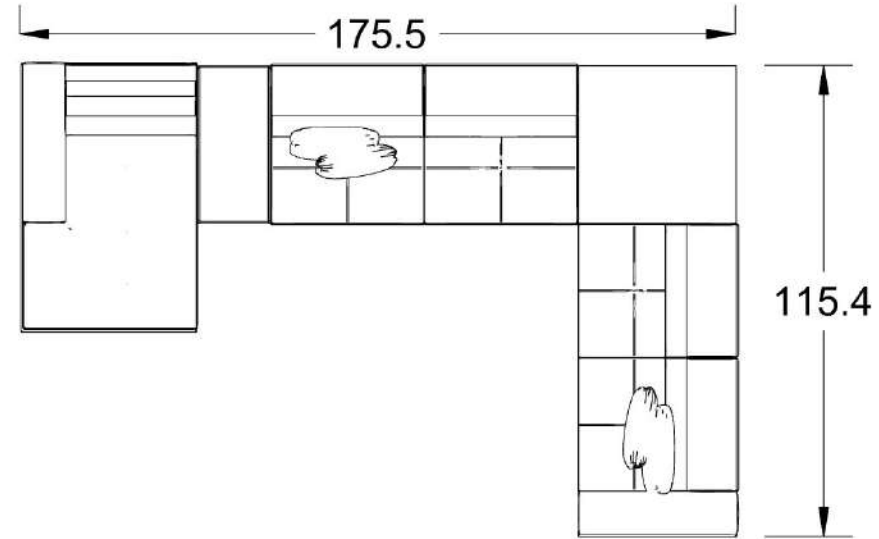

%40 DISCOUNT: 4.232\$

ORDER AMOUNT: 6.348\$

MXXL64:S56-S56 RIGHT
MXXL87:S56-S56 RIGHT
KSH105:SMOKED WOOD
MXXL86:S56-S56 LEFT
GOFRATO METAL LEG

LIST PRICE: \$13,555

%40 DISCOUNT: \$4,846

ORDER AMOUNT: \$8,133