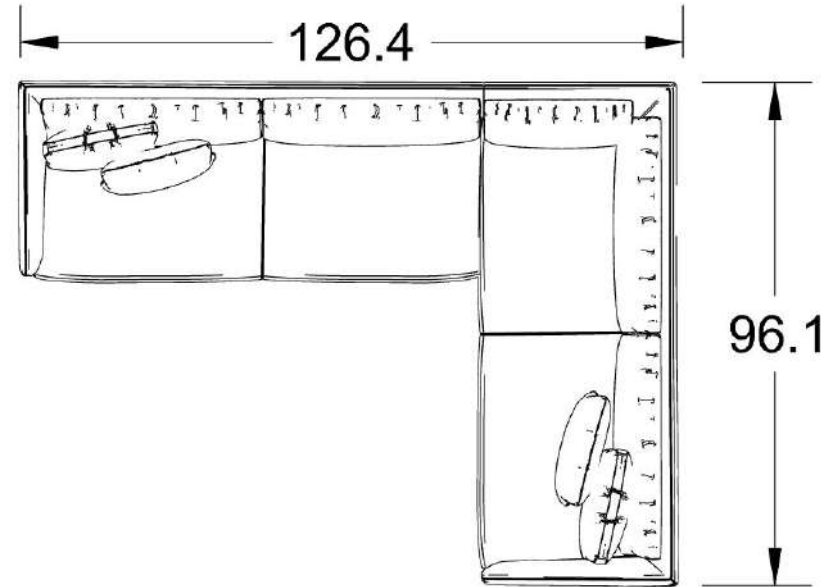

LIST PRICE: $8,150

%40 DISCOUNT: $3,260

ORDER AMOUNT: $4,890

IKOL17
IKOL13
T60 ARTE & M64 PELLE
GLOSS BLACK METAL LEG