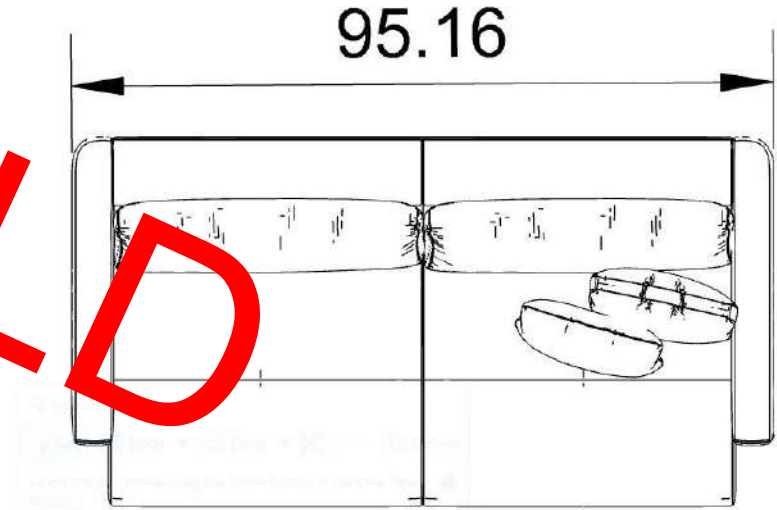

LIST PRICE: $4,755

%40 DISCOUNT: $1,902

ORDER AMOUNT: $2,853

- MLDL350 - T72 (ON LEFT)
  GOFRATO METAL LEG