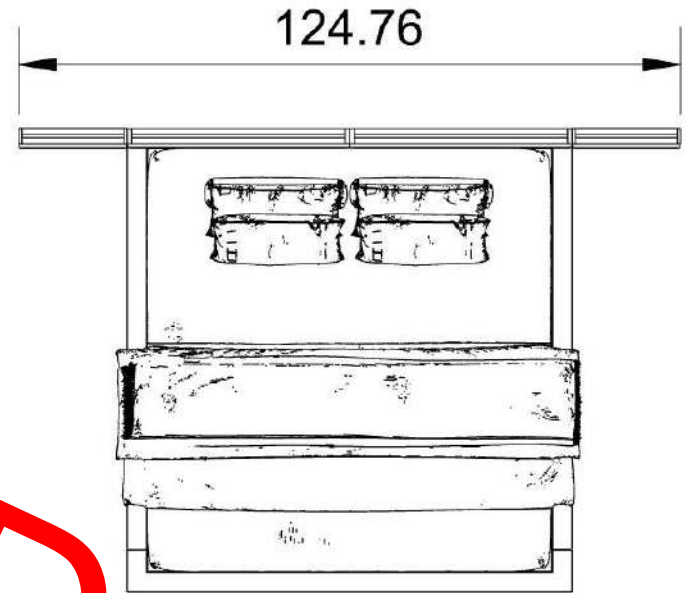

LIST PRICE: $ 5,745

%40 DISCOUNT: $2,298

ORDER AMOUNT: $ 3,447

YUT212 - BED
YAN212 - EXT.
YAN212 - EXT.
P74 - TEXTURED MOCHA WOOD
KING SIZE
WITHOUT NIGHSTAND