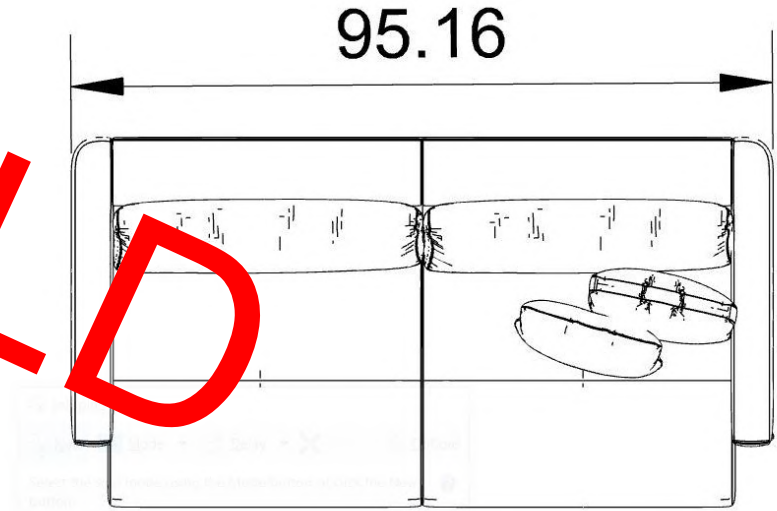

%40 DISCOUNT: \$1,690

ORDER AMOUNT: \$2,535

- POD200 - T64 INT. & V90 ETX.
GOFRATO METAL LEG

LIST PRICE: \$4,755

%40 DISCOUNT: \$1,902

ORDER AMOUNT: \$2,853

- MLDL350 - T72 (ON LEFT)
GOFRATO METAL LEG

LIST PRICE: 10.580\$