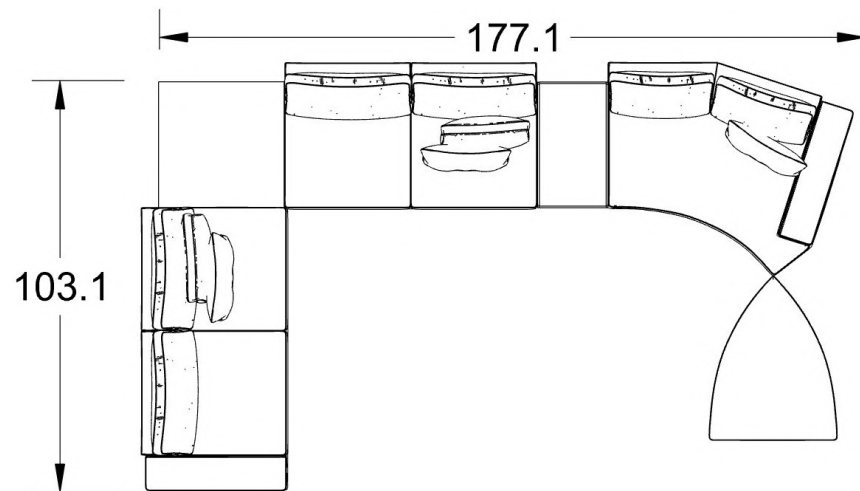

LIST PRICE: $ 11,920

%40 DISCOUNT: $4,768

ORDER AMOUNT: $ 7,152

- GLAL34 - P43 / V86
- GLAL40 - V86 / V86
- GLAL44 - P43 / V 86
- KKS105 - SMOKED WOOD AND MIRROR
- PUF503 - P43
- SMOKED WOOD