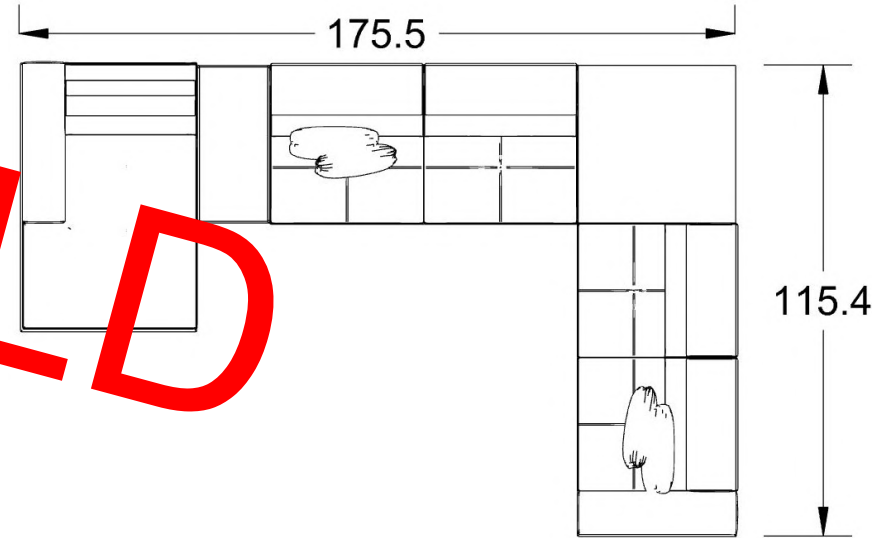

%40 DISCOUNT: 4.232\$

ORDER AMOUNT: 6.348\$

MXXL64:S56-S56 RIGHT
MXXL87:S56-S56 RIGHT
KSH105:SMOKED WOOD
MXXL86:S56-S56 LEFT
GOFRATO METAL LEG

LIST PRICE: \$13,555

%40 DISCOUNT: \$4,846

ORDER AMOUNT: \$8,133