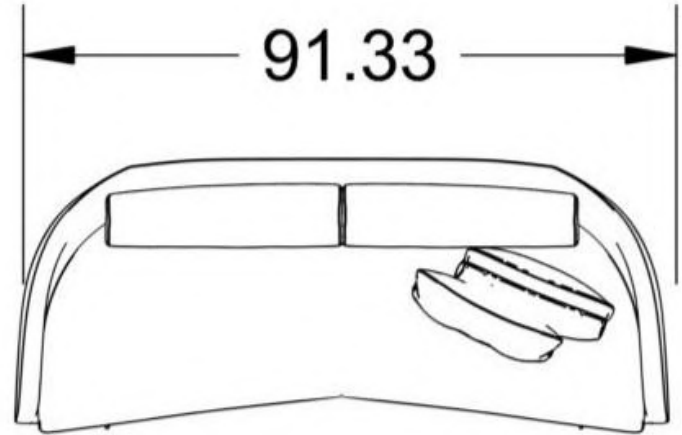

LIST PRICE: $4,035

%40 DISCOUNT: $1,614

ORDER AMOUNT: $2,421

- POD200 - P74
GOFRATO METAL LEG