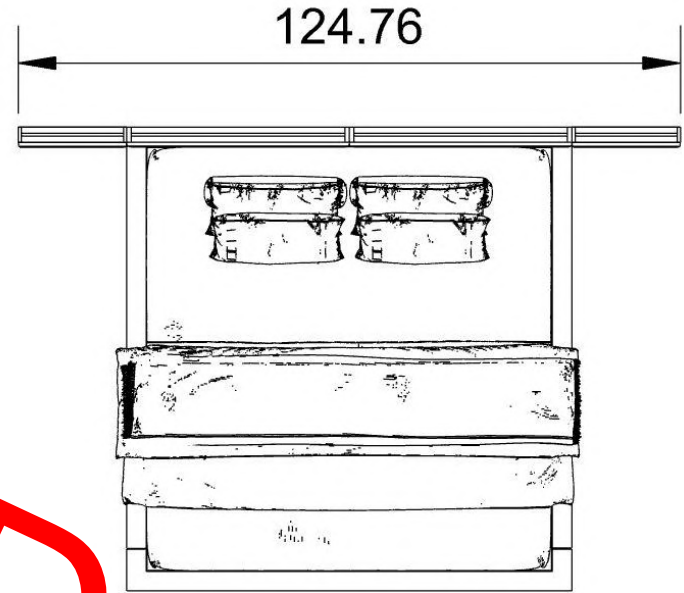

LIST PRICE: $ 5,745

%40 DISCOUNT: $2,298

ORDER AMOUNT: $ 3,447

YUT12 - BED
YAN212 - EXT.
YAN212 - EXT.
P74 - TEXTURED MOCHA WOOD
KING SIZE
WITHOUT NIGHSTAND