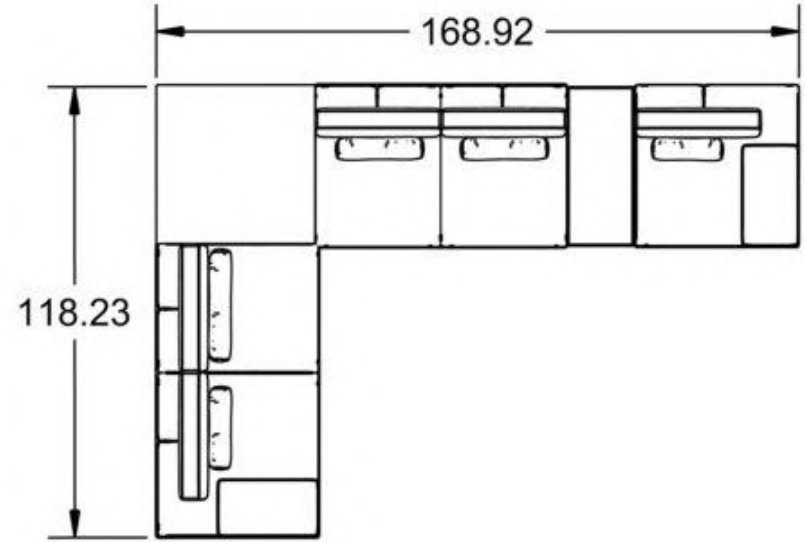

LAZZONI ATLANTA
SHOWROOM

FLOOR SAMPLE

SOFA

LIST PRICE: \$11,945

%40 DISCOUNT: \$4,778

ORDER AMOUNT: \$7,167

MONL01: ONE ARM - T59 / M05

MONL23: ARMLESS - P80/ M05