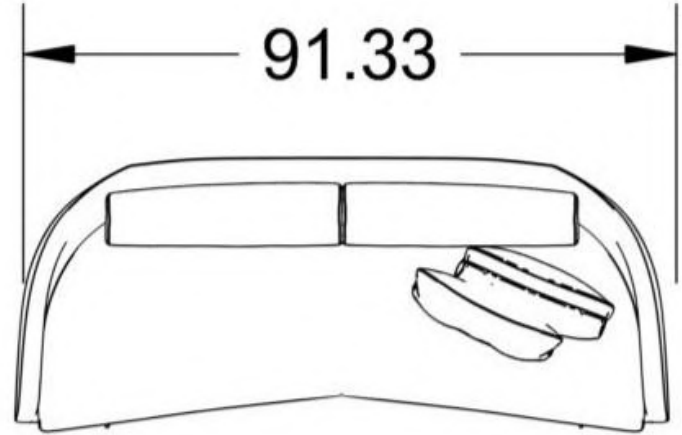

%40 DISCOUNT: \$1,690

ORDER AMOUNT: \$2,535

- POD200 - T64 INT. & V90 ETX.
GOFRATO METAL LEG

LIST PRICE: \$4,755

%40 DISCOUNT: \$1,902

ORDER AMOUNT: \$2,853

- MLDL350 - T72 (ON LEFT)
GOFRATO METAL LEG

LIST PRICE: 10.580\$