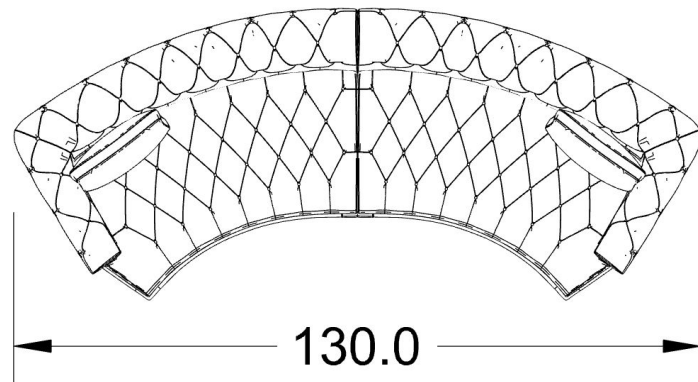

PAN200 T79
PANPUF - CORNER - P74
PAN200 - T63
GOFRATO METAL LEG

LIST PRICE: \$8,150

%40 DISCOUNT: \$3,260

ORDER AMOUNT: \$4,890

IKOL17
IKOL13
T60 ARTE & M64 PELLE
GLOSS BLACK METAL LEG

LIST PRICE: \$12,030

%40 DISCOUNT: \$4,812

ORDER AMOUNT: \$7,218

MCHL15 - P73 LIFE LEFT
MCHL15 - Y62 LINEA LEFT
SMOKED WOOD LEG

LIST PRICE: \$ 11,920

%40 DISCOUNT: \$4,768

ORDER AMOUNT: \$ 7,152

- GLAL34 - P43 / V86
- GLAL40 - V86 / V86
- GLAL44 - P43 / V 86
- KKS105 - SMOKED WOOD AND MIRROR
- PUF503 - P43
- SMOKED WOOD