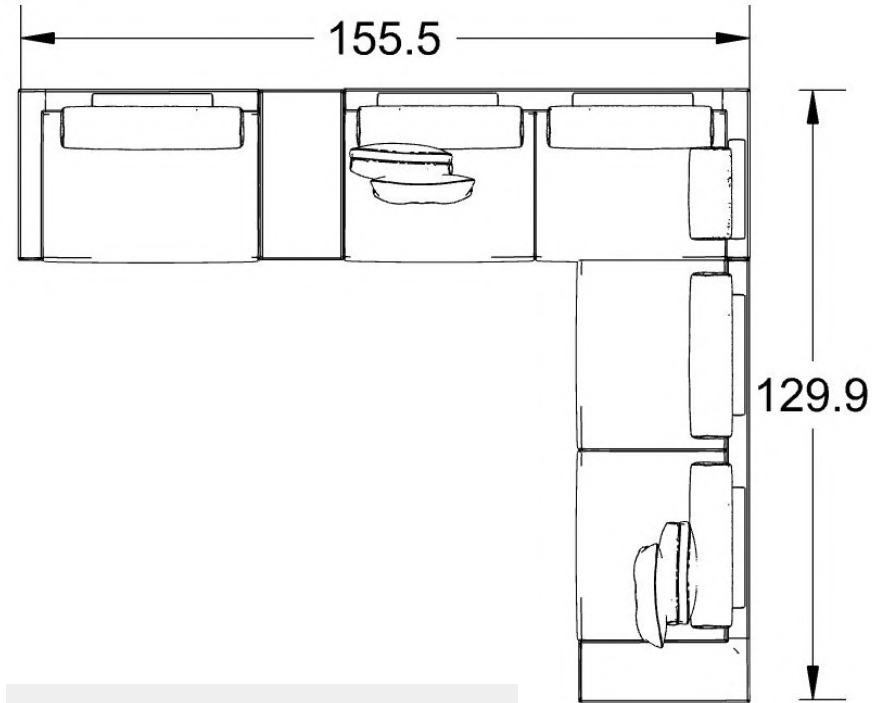

LIST PRICE: 10.580$

%40 DISCOUNT: 4.232$

ORDER AMOUNT: 6.348$

MXXL64:S56-S56 RIGHT
MXXL87:S56-S56 RIGHT
KSH105:SMOKED WOOD
MXXL86:S56-S56 LEFT
GOFRATO METAL LEG