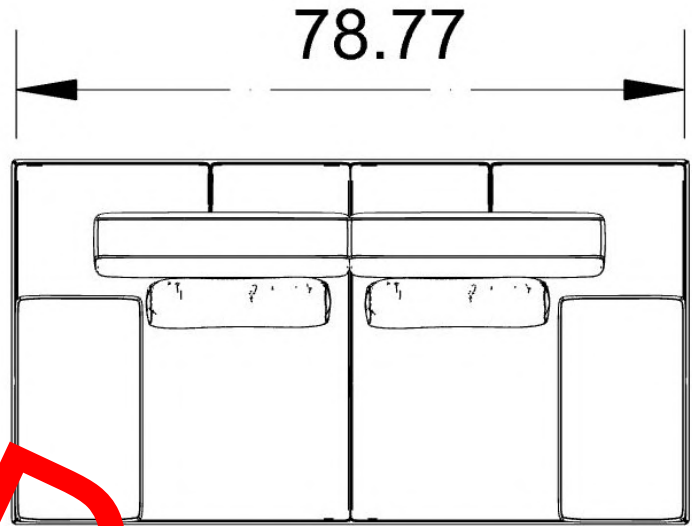

%40 DISCOUNT: \$4,812

ORDER AMOUNT: \$7,218

MCHL15 - P73 LIFE LEFT
MCHL15 - Y62 LINEA LEFT
SMOKED WOOD LEG

LIST PRICE: \$ 11,920

%40 DISCOUNT: \$4,768

ORDER AMOUNT: \$ 7,152

- GLAL34 - P43 / V86
- GLAL40 - V86 / V86
- GLAL44 - P43 / V 86
- KKS105 - SMOKED WOOD AND MIRROR
- PUF503 - P43
- SMOKED WOOD