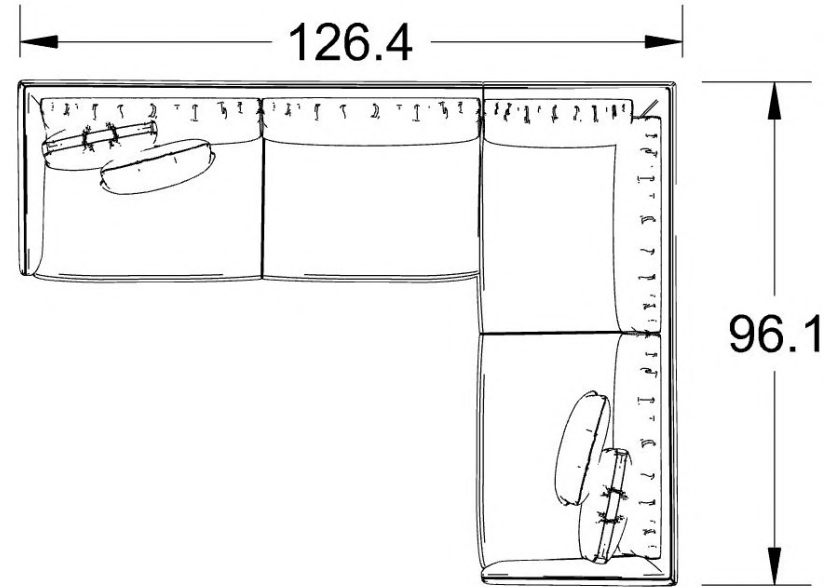

LIST PRICE: $8,150

%40 DISCOUNT: $3,260

ORDER AMOUNT: $4,890

IKOL17
IKOL13
T60 ARTE & M64 PELLE
GLOSS BLACK METAL LEG