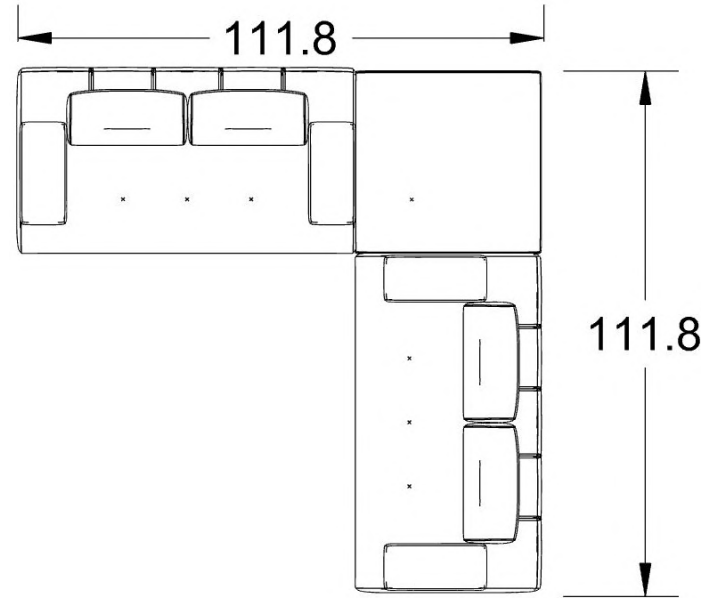

PAN200 T79
PANPUF - CORNER - P74
PAN200 - T63
GOFRATO METAL LEG