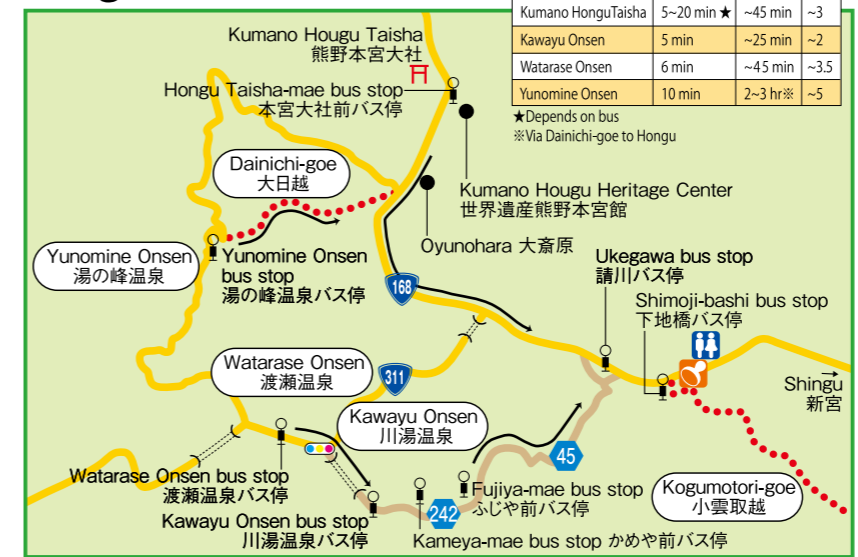

Kogumotori-goe (Ukegawa~Koguchi)

小雲取越(請川~小口)

Distance (km) : ~13
 Time (hr) : 4.5~6
 Total Elevation Gain (m) : ~670
 Total Elevation Loss (m) : ~690

--- Unpaved trail
 — Paved road

Koguchi Bus Info

Ukegawa Access

Koguchi Village