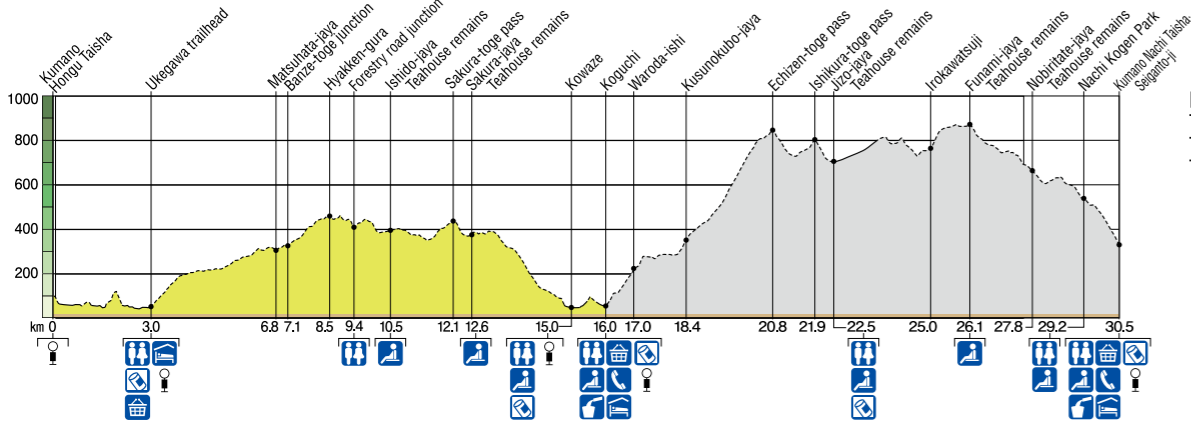

Kogumotori-goe (Ukegawa~Koguchi)

小雲取越(請川~小口)

Distance (km) : ~13
 Time (hr) : 4.5~6
 Total Elevation Gain (m) : ~670
 Total Elevation Loss (m) : ~690

--- Unpaved trail
 — Paved road

Koguchi Bus Info

Ukegawa Access

Koguchi Village