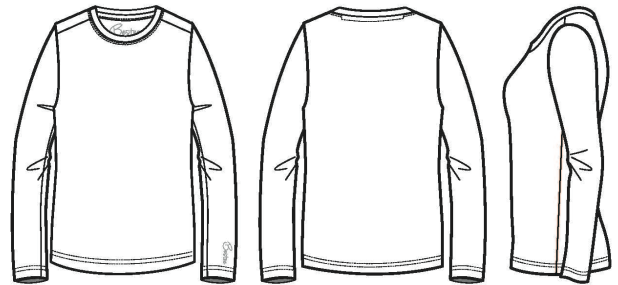

Bestee

by mævn

Underscrub Layering
at its Finest!

4 NEW COLORS!

6909 WOMEN'S BASIC LONG SLEEVE UNDERSCRUB TEE

Round neck long sleeve tee made with Lycra® fabric to maintain elasticity. Slim fitting by design to avoid bulky under layers. Inner back neck band for added style. Heat transferred sleeve patch at sleeve hem.

Reg: XXS - 3XL (Size SM: HSP Back Length: 26")
90% Polyester / 10% Lycra

SIZING CHART	XXS	XS	S	M	L	XL	2XL	3XL
READY-TO-WEAR	0	2-4	6-8	10-12	14-16	18-20	22-24	26-28
CHEST/BUST	30-31	32-33	34-35	36-38	39-42	43-46	47-50	51-54
WAIST	23-24	24-25	26-27	28-30	31-34	35-38	39-42	43-46