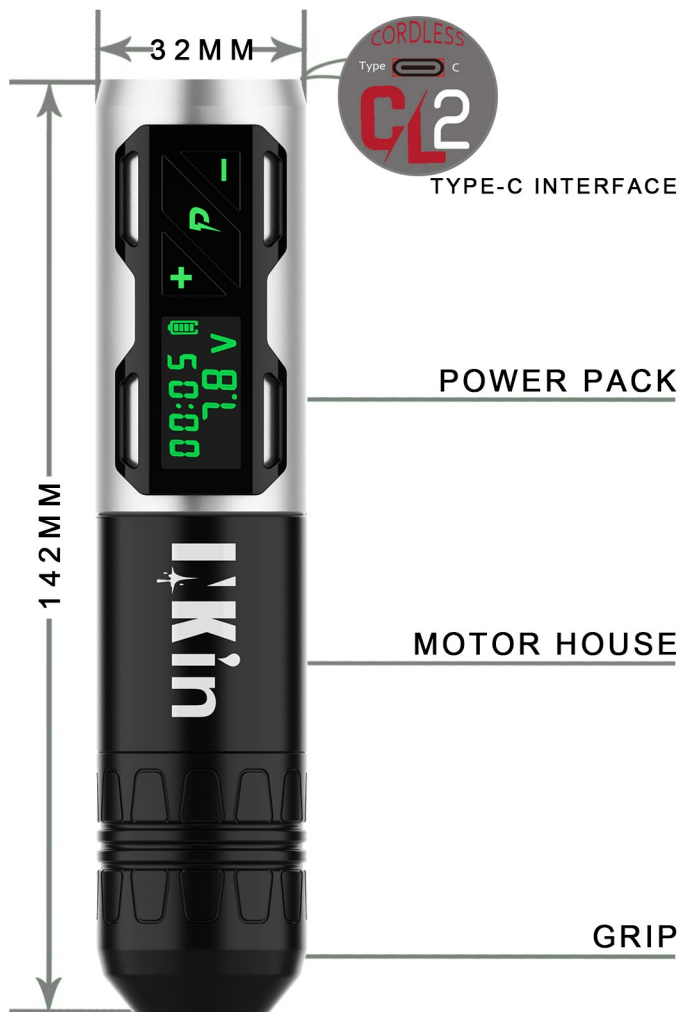

OVERVIEW

INKin CORDLESS 2 WIRELESS BATTERY PEN MACHINE

BASIC OPERATION

Working With Modes:

Modes work by clicking and releasing the power button.

Voltage Adjust:

The Voltage could be adjusted through button and respectively with the voltage of 0.1V on each press.

Quick Adjusting Voltage Mode:

Long Press the or Button will adjust the voltage of 0.5V.

SPECIFICATIONS

Motor: INKin Customized Swiss Motor

Material: Aircraft aluminum

Stroke Length: 3.5 mm

Operating Voltage: 5 - 9 V DC

Rpm: 10800rpm ± 10%

Switch Frequency: 60 - 160 Hz

Needle Protrusion: 0 - 4,5 mm

Weight: 6.96 oz (197g) with power pack

Color: Black, Red, Green and Silver

Dimensions(Ø X L): 32 x 142 mm

Battery Capacity: 1800 mAh