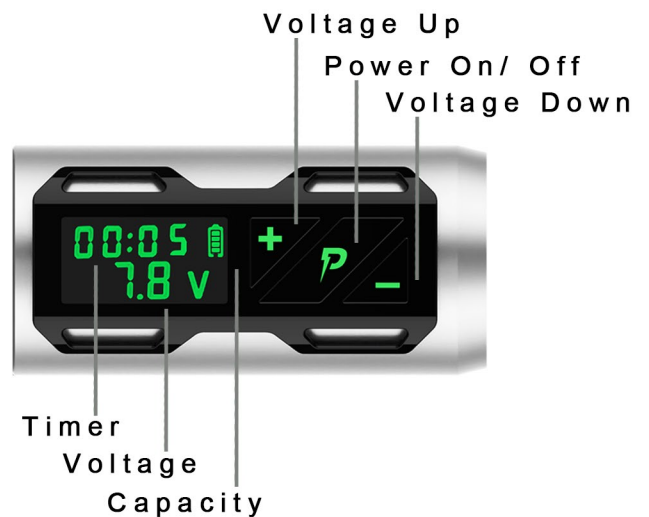

OVERVIEW

INKin CORDLESS 2 WIRELESS BATTERY PEN MACHINE

BASIC OPERATION

Working With Modes:

Modes work by clicking and releasing the power button.

Voltage Adjust:

The Voltage could be adjusted through button and respectively with the voltage of 0.1V on each press.

Quick Adjusting Voltage Mode:

Long Press the or Button will adjust the voltage of 0.5V.

SPECIFICATIONS

Motor: INKin Customized Swiss Motor

Material: Aircraft aluminum

Stroke Length: 3.5 mm

Operating Voltage: 5 - 9 V DC

Rpm: 10800rpm ± 10%

Switch Frequency: 60 - 160 Hz

Needle Protrusion: 0 - 4,5 mm

Weight: 6.96 oz (197g) with power pack

Color: Black, Red, Green and Silver

Dimensions(Ø X L): 32 x 142 mm

Battery Capacity: 1800 mAh