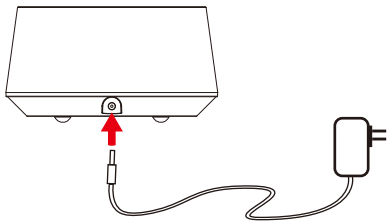

Package Contents

- Sleep Sound Machine × 1
- Power Adapter × 1
- User Manual × 1

At a Glance

Use the Machine

Power On / Off

- 1) Connect the device to a power source using the power adapter provided before use.