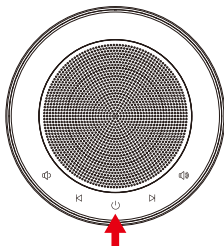

2) Tap the power switch to turn on / off the device.