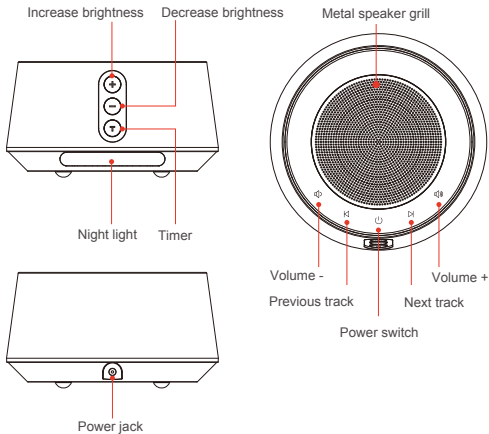

Package Contents

- Sleep Sound Machine × 1
- Power Adapter × 1
- User Manual × 1

At a Glance

Use the Machine

Power On / Off

- 1) Connect the device to a power source using the power adapter provided before use.