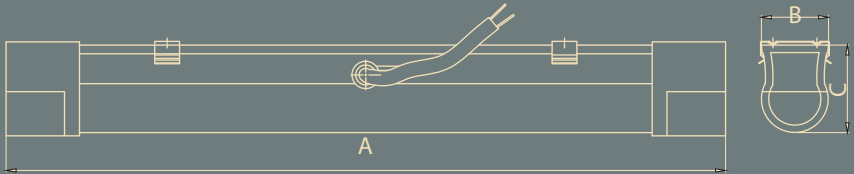

Rated Wattage	Length (A)	Width (B)	Height (C)
20W	1135	28	37
All dimensions are in mm			

APPLICATIONS

Home

Offices

Shops

Restaurants

General Purpose Lighting