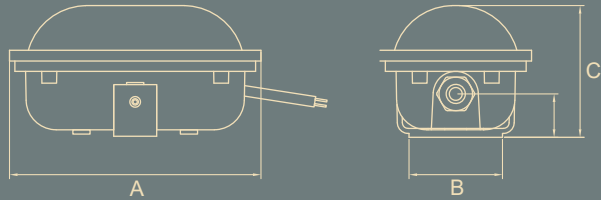

Rated Wattage	Length (A)	Width (B)	Height (C)
5W	117	44	61
12W	165	85	65
All dimensions are in mm			

APPLICATIONS

Staircase

Balconies

Gardens

Rooftops