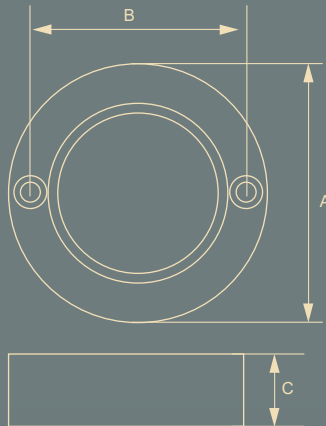

Rated Wattage	Length (A)	Height (C)	Mounting Hole (B)
3W	60	16	45
6W	90	16	75
All dimensions are in mm			

APPLICATIONS

Home Decor

Modular Kitchen

Showcases

Wardrobes

Cabinet Lighting