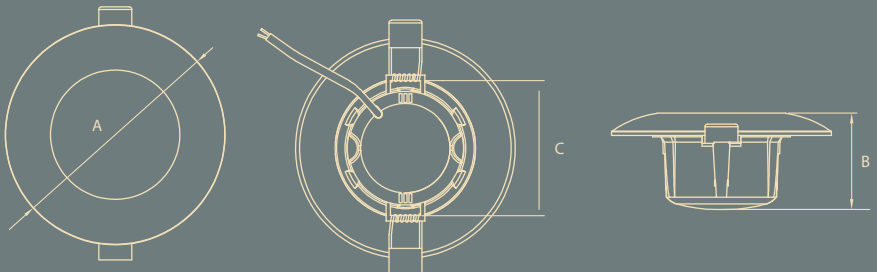

Rated Wattage	Length (A)	Height (B)	Cut-Out (C)
3W	81	35	50
All dimensions are in mm			

APPLICATIONS

Residences

Showrooms

Malls

Offices

Educational Institutes