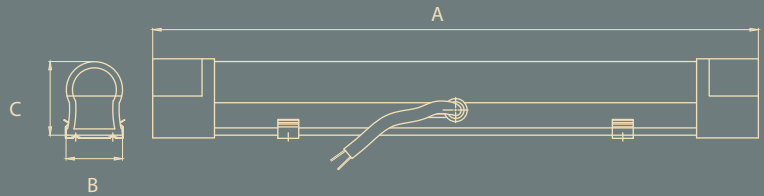

Rated Wattage	Length (A)	Width (B)	Height (C)
20W	1135	28	37
All dimensions are in mm			

APPLICATIONS

Staircase

Balconies

Store Room

Parking Area

Bathroom

LED BATTEN - 3-STEP DIMMABLE