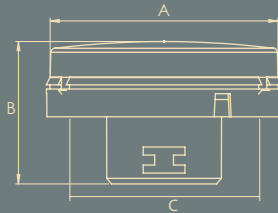

Rated Wattage	Length (A)	Height (B)	Cut-Out (C)
6W/9W	82	64	48
12W/15W	141	66	48
All dimensions are in mm			

APPLICATIONS

Showrooms

Malls

Residences

Educational Institutes