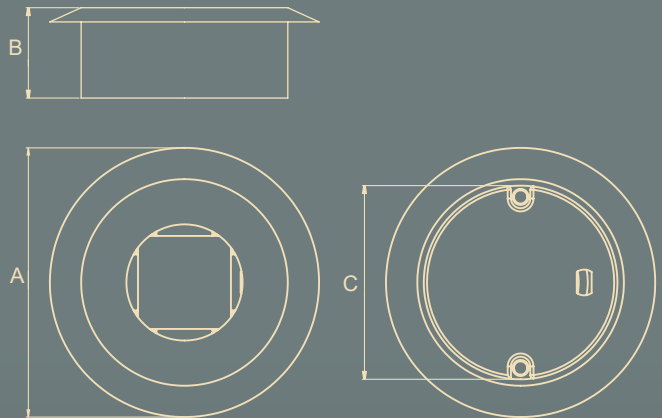

Details	LED Spot Light - Vivid
Rated Wattage	2W
Lumen	100
Shape	Round
Cut-out size (mm)	Ø32mm
Power Factor	>0.90
Colour Temperature	3000K, 6500K, Red, Blue, Green & Pink
CRI	>80
Protection Class	IP 20
Housing	Polycarbonate
MRP (₹)	200
Std. Pkg.	100