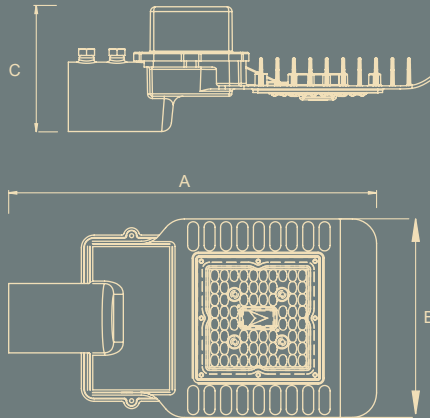

Rated wattage	Length (A)	Width (B)	Height (C)
20W/24W	246	103	85
30W/40W	255	118	85
70W	302	163	107

All dimensions are in mm

APPLICATIONS

Road

Parks

Parking Area