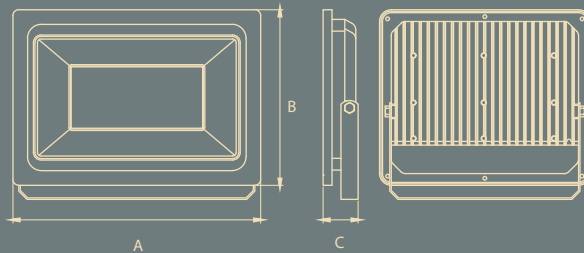

Rated wattage	Length (A)	Width (B)	Height (C)
70W	229	165	40
100W	285	220	48
150W	340	250	55
200W	400	300	55
All dimensions are in mm			

APPLICATIONS

Area Lighting

Sports Complex

Hoardings