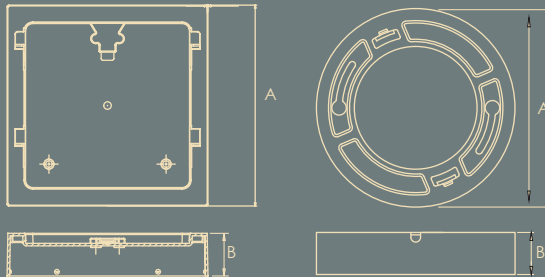

Rated Wattage	Length (A)	Height (B)
6W	91	27
12W	131	27
18W	156	27
24W	190	27
All dimensions are in mm		

APPLICATIONS

Residences

Offices

Shop

Malls