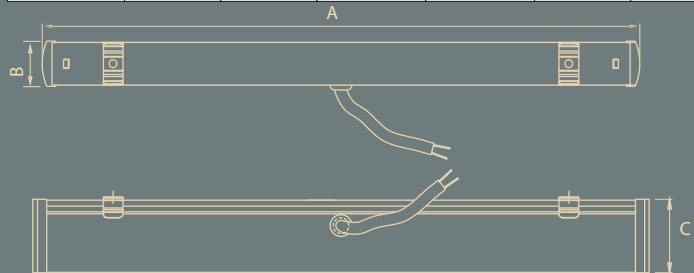

Rated wattage	Length (A)	Width (B)	Height (C)
5W	300	24	37
10W	600	24	37
20W - Elite	1100	21	34
20W	1185	24	37
22W	1100	24	37
24W	1185	24	37

All dimensions are in mm

APPLICATIONS

Home

Offices

Shops

Restaurants