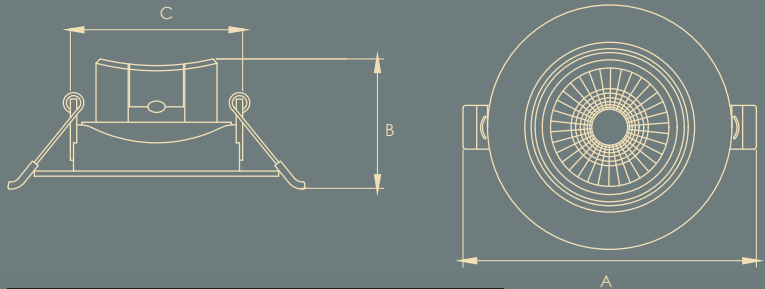

LED COB spot light has a unique narrow beam-angle light distribution, slim design that makes it perfect to fix in small height ceiling. It comes with plastic housing for better aesthetics.

Details	LED COB Spot Light			
Rated Wattage	3W	6W	9W	12W
Lumen	240	510	765	1020
Shape	Round	Round	Round	Round
Cut-out size (mm)	Ø52mm	Ø68mm	Ø90mm	Ø115mm
Power Factor	>0.90	>0.90	>0.90	>0.90
Colour Temperature	6500K, 4000K, 3000K	6500K, 4000K, 3000K	6500K, 4000K, 3000K	6500K, 4000K, 3000K
Housing	Polycarbonate	Polycarbonate	Polycarbonate	Polycarbonate
Beam Angle	40°	40°	40°	40°
Swivel Arrangement	50°	50°	50°	50°
MRP (₹)	450	600	750	1000
Std. Pkg.	20	20	20	20