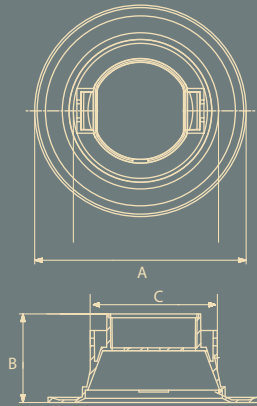

Details	LED Downlighter - Moon Lite	
Rated Wattage	5W	9W
Lumen	450	765
Shape	Round	Round
Cut-out size (mm)	Ø75mm	Ø90mm
Power Factor	>0.90	>0.90
Colour Temperature	6500K, 3000K, Red, Blue, Green & Pink	6500K, 3000K, Red, Blue, Green & Pink
Housing	Polycarbonate	Polycarbonate
MRP (₹)	400	450
Std. Pkg.	20	20

(5W)