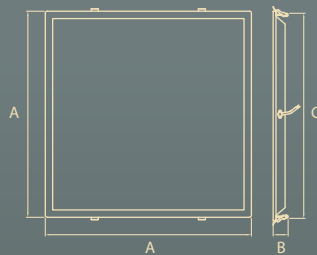

APPLICATIONS

Home

School

Colleges

Offices

Malls

Showrooms