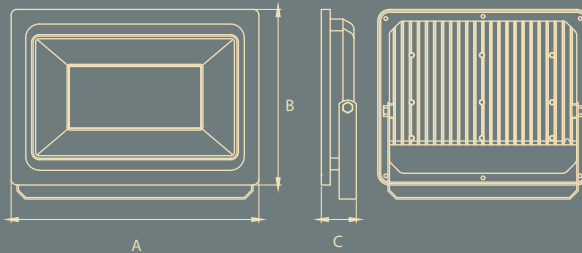

Rated wattage	Length (A)	Width (B)	Height (C)
10W	115	90	29.5
20W	145	110	33.5
30W	185	135	36
50W	205	165	42

All dimensions are in mm

APPLICATIONS

Area Lighting

Sports Complex

Hoardings