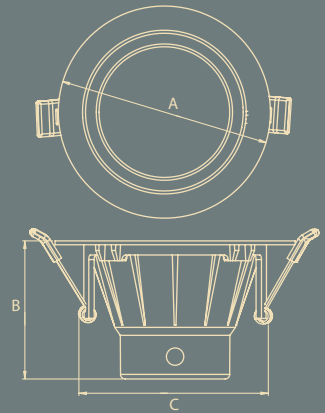

(5W)

(9W)

Rated Wattage	Length (A)	Height (B)	Cut-Out (C)
5W	112	47	75
9W	105	61	90

All dimensions are in mm

APPLICATIONS

Residences

Showrooms

Malls