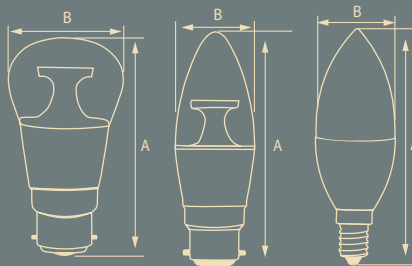

Rated Wattage	Length (A)	Width (B)
2.7W Candle Lamp	106	36
4.5W Candle Lamp	95	50
4.5W Pigmy Lamp	95	50

All dimensions are in mm

APPLICATIONS

Home

Offices

Shops

Restaurants

General Purpose Lighting