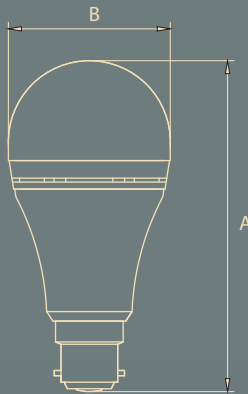

EMERGENCY LED LAMP

Emergency LED Lamp gets automatically switched ON during a power cut and runs effectively up to 4 hours. Thus, avoiding any interruptions during power cut.

Details	Emergency LED Lamp	
Rated Wattage	9W	12W
Lumen (AC)	900	1200
Lumen (DC)	350	450
Power Factor	>0.90	>0.90
Colour Temperature	6500K	6500K
CRI	>80	>80
Housing	Thermoplastic	Thermoplastic
Protection Class	IP 20	IP 20
MRP (₹)	950	1150
Std. Pkg.	20	20