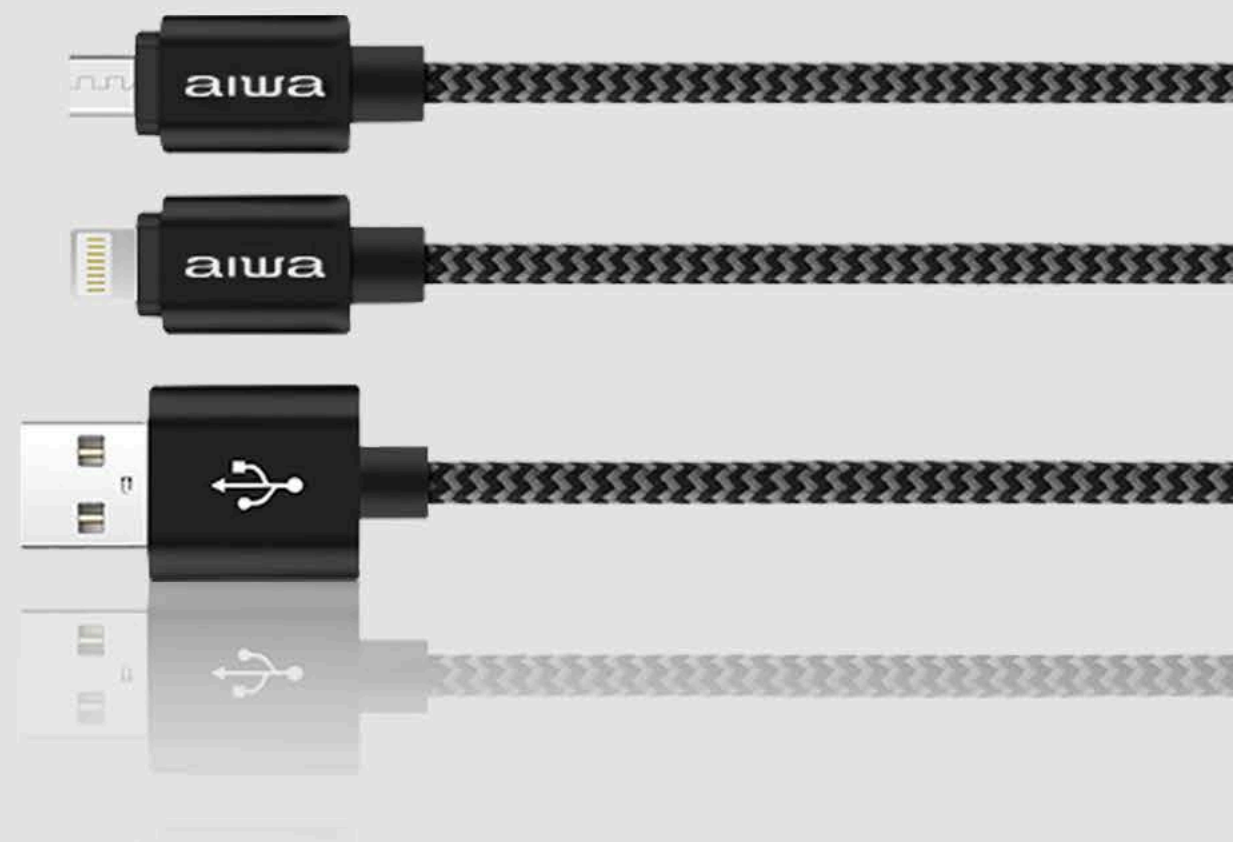

# Set de Carga Inteligente para Carros AWX10

**aiwa**

# Soporte para Celular con magneto

Posición: Salida de aire del automóvil.  
Características: Rotación y Ajustable.

## 2 en 1 Cable de carga dual

Compatible con lightning and micro puertos.  
Largo de cable: 1.2 mts.

Support for mobile with magnet  
Material ABS, PC, Aluminum.  
Anti oxidation treatment.  
Position; Car air outlet.  
Features: Rotation and adjustable.  
12V Car Charger  
High current metal charger  
from 3.4A a quick session  
and effective.  
2 in 1 Dual charging cable  
Compatible with lightning and micro ports.  
Cable length: 1.2 meters.