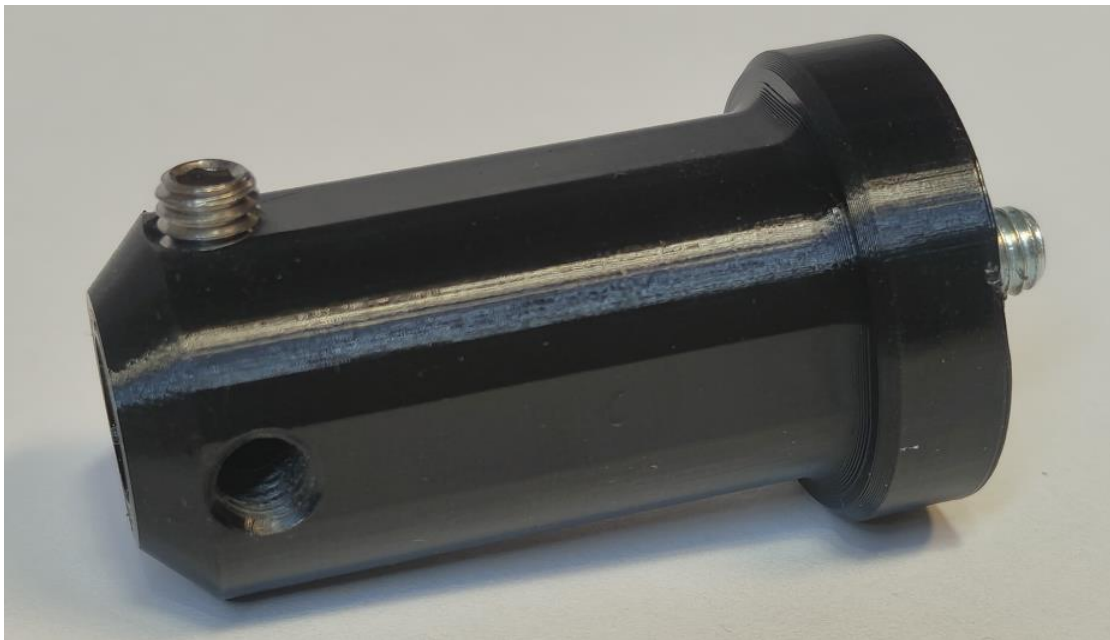

## DATASHEET

Part Number	→	OPH1
Product Type	→	Optical Post Holder
Compatible Posts	→	10mm
Threads	→	M6
Material	→	PETG
Colour	→	Black

## DIMENSIONS