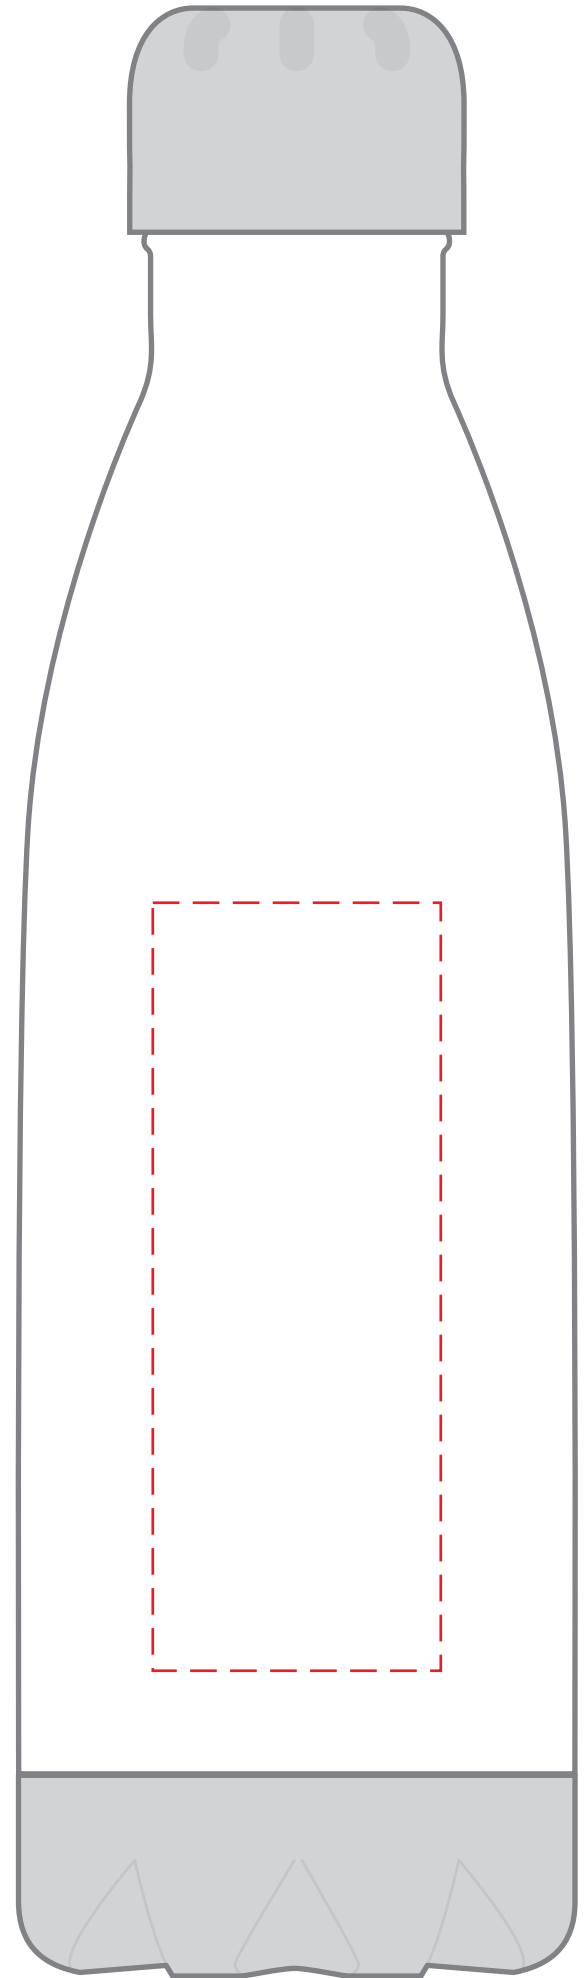

MN12-1

17 oz. Water Bottle

DIRECT IMPRINT

Item shown for placement and fill.

Actual Size (100%)

IMPRINT AREA: 1.5"W X 3.5"H

 - Red Layout Lines Do NOT Print.

MN12-1

17 oz. Water Bottle

LASER

Item shown for placement and fill.

Actual Size (100%)

IMPRINT AREA: 1.5"W X 4.5"H

 - Red Layout Lines Do NOT Print.

MN12-1
17 oz. Water Bottle
FULL COLOR - WRAP

Item shown for
placement and fill.

Actual Size (100%)

IMPRINT AREA: 8.288"W X 4.528"H

- Red Layout Lines Do NOT Print.

MN12-1
17 oz. Water Bottle
FULL COLOR - SIDE

Item shown for
placement and fill.

HORIZONTAL
IMPRINT AREA: 2.75"W X 2.75"H

VERTICAL
IMPRINT AREA: 1.5"W X 4"H

Actual Size (100%)

- Red Layout Lines Do NOT Print.

MN12-1

12.25"L x 10.5"W x 4"H

CUSTOM BOX

- Red Layout Lines Do NOT Print.

- Black Layout Lines are Bleed Areas