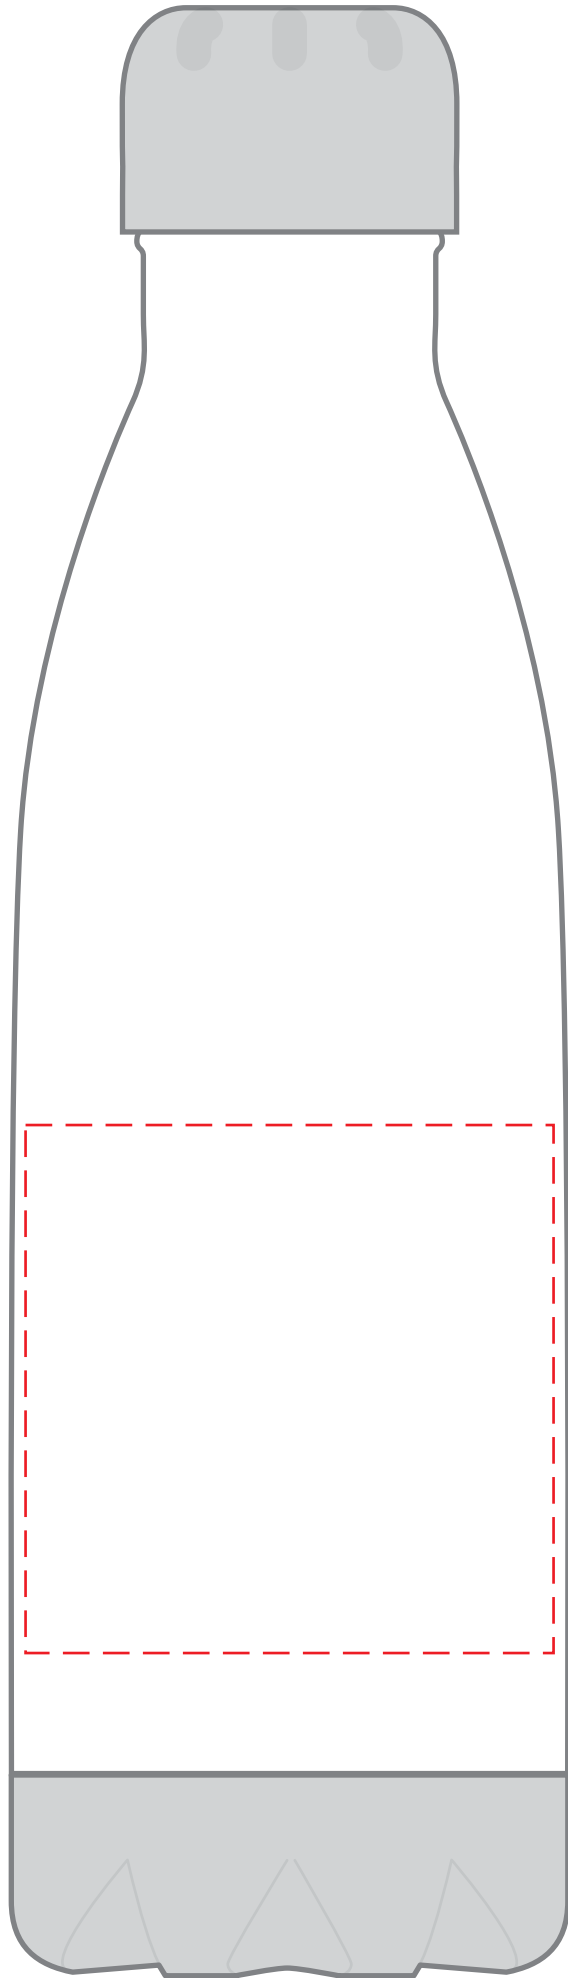

MN12-1

17 oz. Water Bottle

DIRECT IMPRINT

Item shown for placement and fill.

Actual Size (100%)

IMPRINT AREA: 1.5"W X 3.5"H

 - Red Layout Lines Do NOT Print.

MN12-1

17 oz. Water Bottle

LASER

Item shown for placement and fill.

Actual Size (100%)

IMPRINT AREA: 1.5"W X 4.5"H

 - Red Layout Lines Do NOT Print.

MN12-1
17 oz. Water Bottle
FULL COLOR - WRAP

Item shown for
placement and fill.

Actual Size (100%)

IMPRINT AREA: 8.288"W X 4.528"H

- Red Layout Lines Do NOT Print.

MN12-1
17 oz. Water Bottle
FULL COLOR - SIDE

Item shown for
placement and fill.

HORIZONTAL
IMPRINT AREA: 2.75"W X 2.75"H

VERTICAL
IMPRINT AREA: 1.5"W X 4"H

Actual Size (100%)

- Red Layout Lines Do NOT Print.

MN12-1

12.25"L x 10.5"W x 4"H

CUSTOM BOX

- Red Layout Lines Do NOT Print.

- Black Layout Lines are Bleed Areas