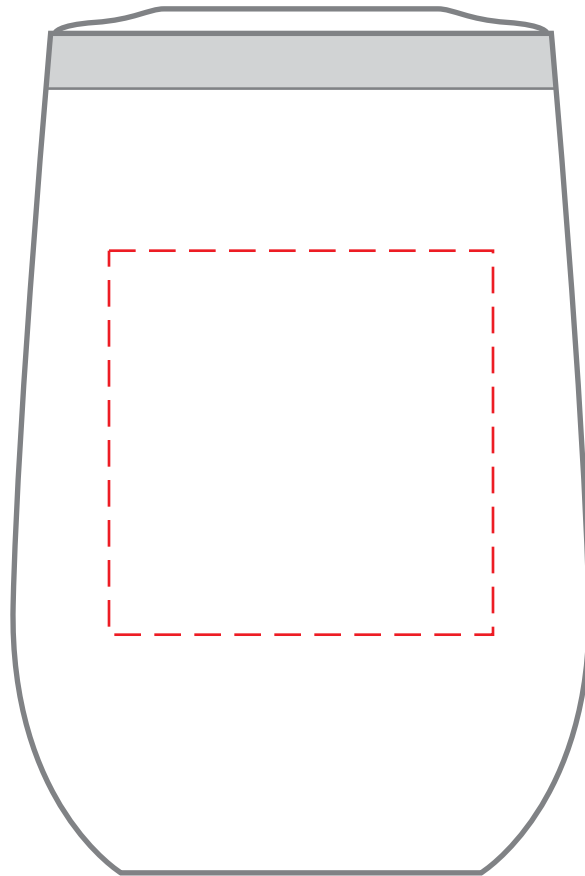

MN10-6
10 oz. Stemless Wine Tumbler
DIRECT IMPRINT

Actual Size (100%)

IMPRINT AREA: 2"W X 2"H

- Red Layout Lines Do NOT Print.

MN10-6
10 oz. Stemless Wine Tumbler
LASER

Actual Size (100%)

IMPRINT AREA: 2"W X 2.25"H

 - Red Layout Lines Do NOT Print.

MN10-6
10 oz. Stemless Wine Tumbler
FULL COLOR - WRAP

Actual Size (100%)

IMPRINT AREA: 10.25"W X 3.15"H

- Red Layout Lines Do NOT Print.

MN10-6
10 oz. Stemless Wine Tumbler
FULL COLOR - SIDE

Actual Size (100%)

IMPRINT AREA: 2.75"W X 2.75"H

- Red Layout Lines Do NOT Print.

MN10-6

11.875"L x 5.125"W x 4"H

CUSTOM BOX

- Red Layout Lines Do NOT Print.

- Black Layout Lines are Bleed Areas