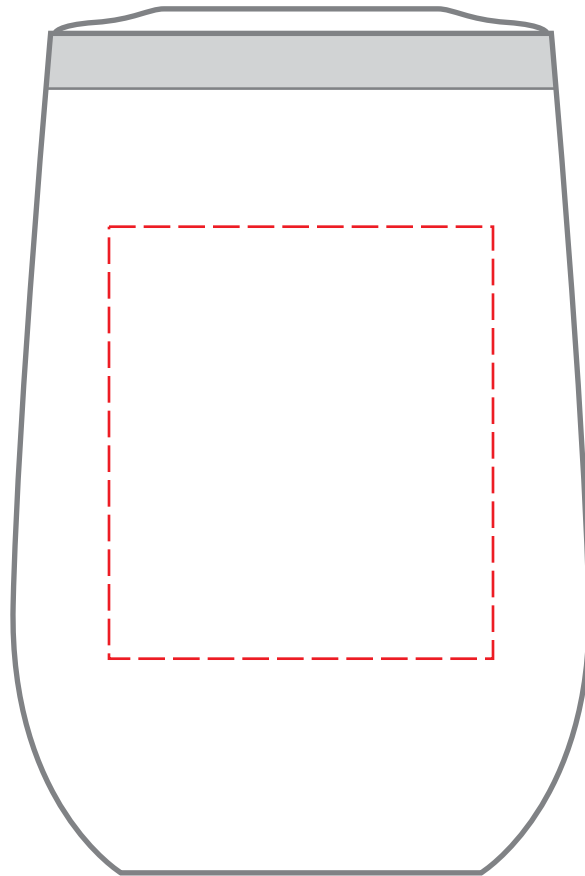

MN10-6
10 oz. Stemless Wine Tumbler
DIRECT IMPRINT

Actual Size (100%)

IMPRINT AREA: 2"W X 2"H

- Red Layout Lines Do NOT Print.

MN10-6
10 oz. Stemless Wine Tumbler
LASER

Actual Size (100%)

IMPRINT AREA: 2"W X 2.25"H

 - Red Layout Lines Do NOT Print.

MN10-6
10 oz. Stemless Wine Tumbler
FULL COLOR - WRAP

Actual Size (100%)

IMPRINT AREA: 10.25"W X 3.15"H

- Red Layout Lines Do NOT Print.

MN10-6
10 oz. Stemless Wine Tumbler
FULL COLOR - SIDE

Actual Size (100%)

IMPRINT AREA: 2.75"W X 2.75"H

- Red Layout Lines Do NOT Print.

MN10-6

11.875"L x 5.125"W x 4"H

CUSTOM BOX

- Red Layout Lines Do NOT Print.

- Black Layout Lines are Bleed Areas