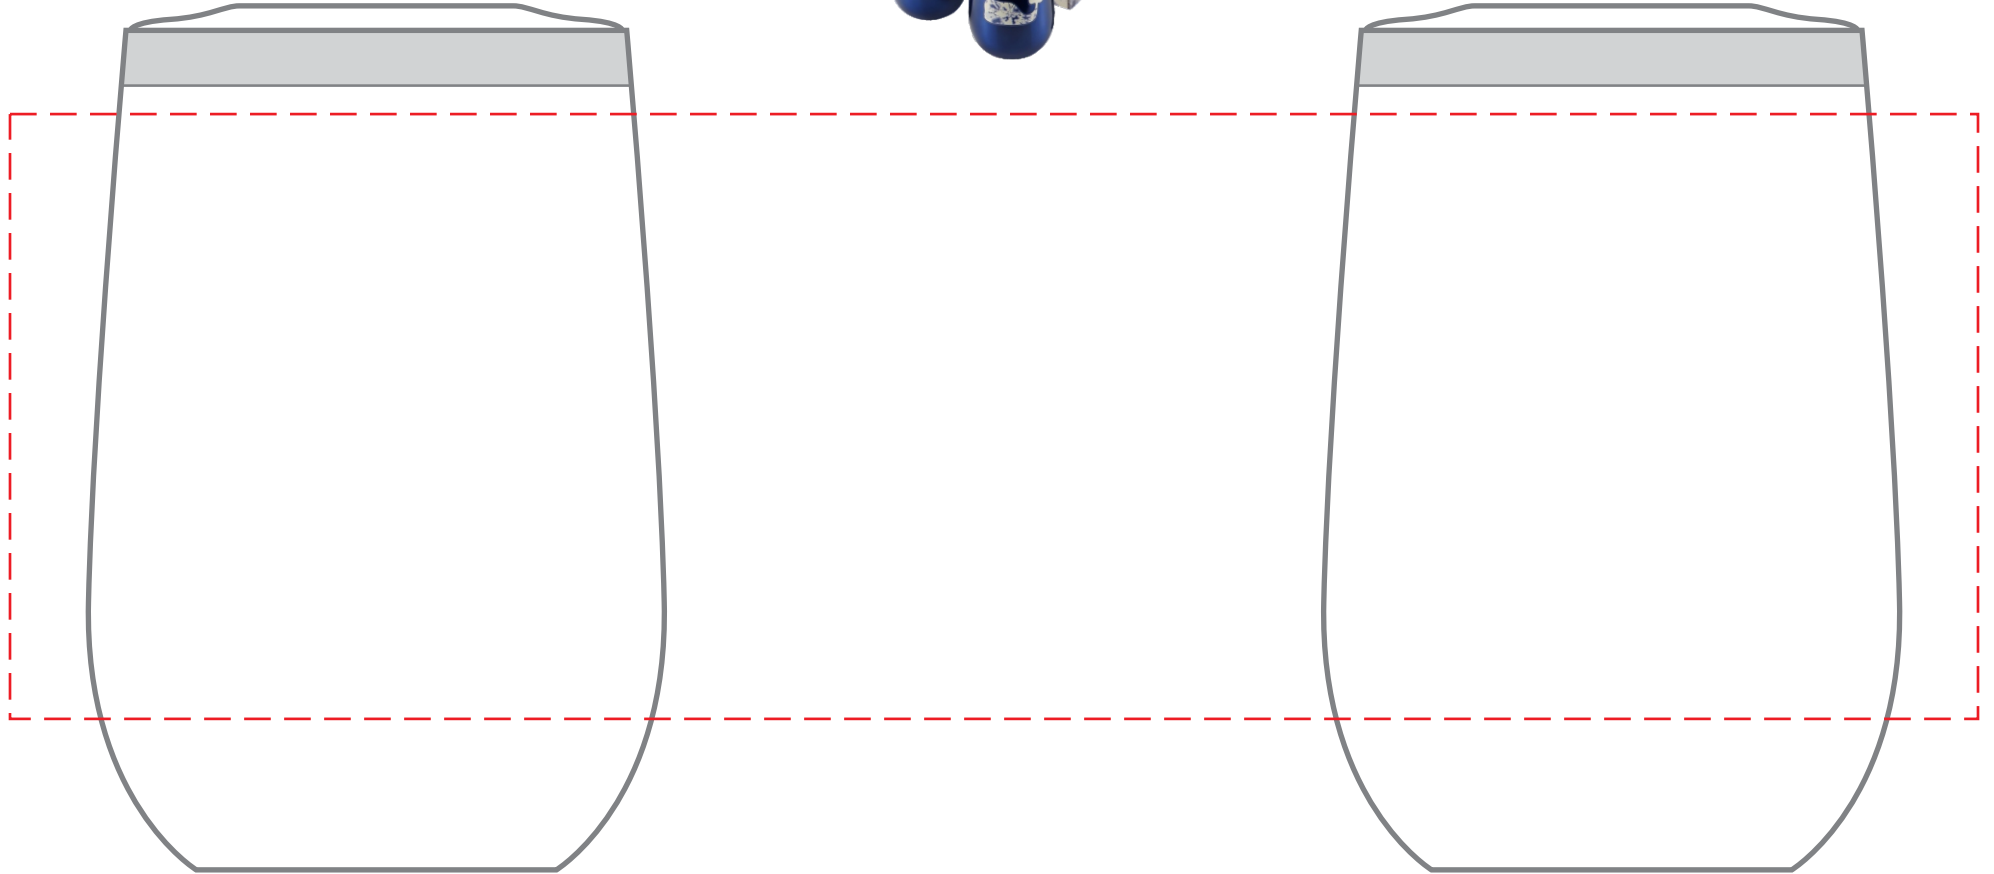

MN10-6
10 oz. Stemless Wine Tumbler
DIRECT IMPRINT

Actual Size (100%)

IMPRINT AREA: 2"W X 2"H

- Red Layout Lines Do NOT Print.

MN10-6
10 oz. Stemless Wine Tumbler
LASER

Actual Size (100%)

IMPRINT AREA: 2"W X 2.25"H

 - Red Layout Lines Do NOT Print.

MN10-6
10 oz. Stemless Wine Tumbler
FULL COLOR - WRAP

Actual Size (100%)

IMPRINT AREA: 10.25"W X 3.15"H

- Red Layout Lines Do NOT Print.

MN10-6
10 oz. Stemless Wine Tumbler
FULL COLOR - SIDE

Actual Size (100%)

IMPRINT AREA: 2.75"W X 2.75"H

- Red Layout Lines Do NOT Print.

MN10-6

11.875"L x 5.125"W x 4"H

CUSTOM BOX

- Red Layout Lines Do NOT Print.

- Black Layout Lines are Bleed Areas