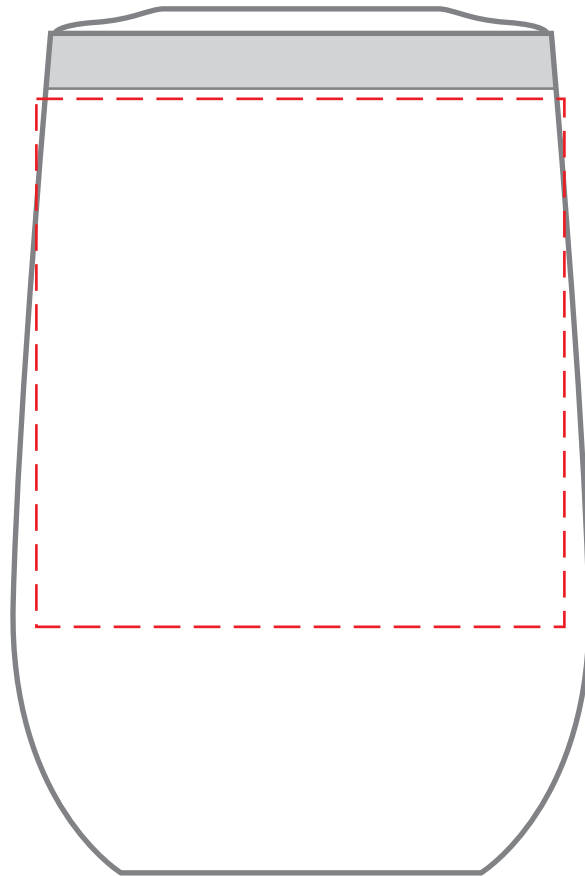

MN10-6
10 oz. Stemless Wine Tumbler
DIRECT IMPRINT

Actual Size (100%)

IMPRINT AREA: 2"W X 2"H

- Red Layout Lines Do NOT Print.

MN10-6
10 oz. Stemless Wine Tumbler
LASER

Actual Size (100%)

IMPRINT AREA: 2"W X 2.25"H

 - Red Layout Lines Do NOT Print.

MN10-6
10 oz. Stemless Wine Tumbler
FULL COLOR - WRAP

Actual Size (100%)

IMPRINT AREA: 10.25"W X 3.15"H

- Red Layout Lines Do NOT Print.

MN10-6
10 oz. Stemless Wine Tumbler
FULL COLOR - SIDE

Actual Size (100%)

IMPRINT AREA: 2.75"W X 2.75"H

- Red Layout Lines Do NOT Print.

MN10-6

11.875"L x 5.125"W x 4"H

CUSTOM BOX

- Red Layout Lines Do NOT Print.

- Black Layout Lines are Bleed Areas