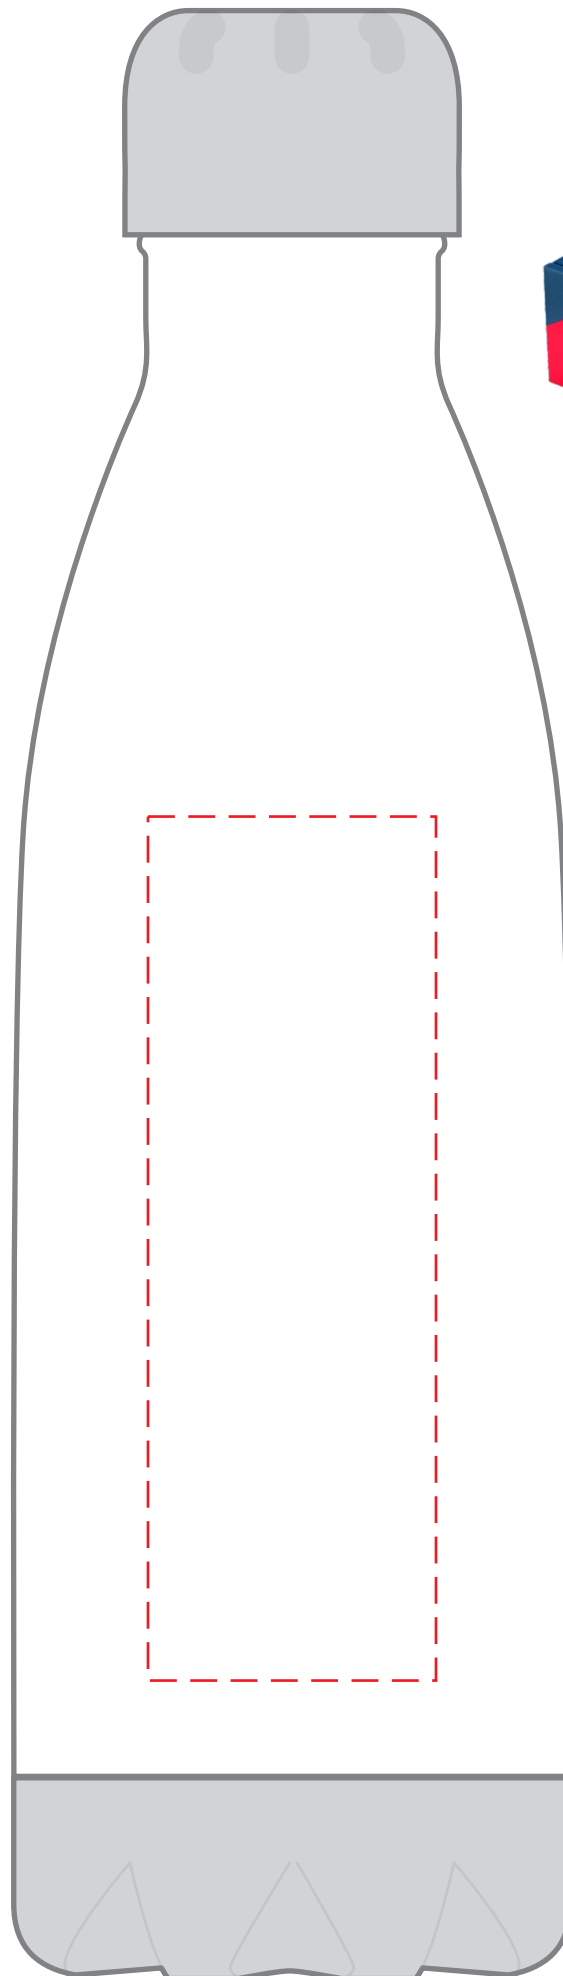

MN10-1

17 oz. Water Bottle

DIRECT IMPRINT

Item shown for
placement and fill.

Actual Size (100%)

IMPRINT AREA: 1.5"W X 3.5"H

 - Red Layout Lines Do NOT Print.

MN10-1

17 oz. Water Bottle

LASER

Item shown for
placement and fill.

Actual Size (100%)

IMPRINT AREA: 1.5"W X 4.5"H

 - Red Layout Lines Do NOT Print.

MN10-1

17 oz. Water Bottle

FULL COLOR - WRAP

Item shown for
placement and fill.

Actual Size (100%)

IMPRINT AREA: 8.288"W X 4.528"H

- Red Layout Lines Do NOT Print.

MN10-1
17 oz. Water Bottle
FULL COLOR - SIDE

Item shown for
placement and fill.

HORIZONTAL
IMPRINT AREA: 2.75"W X 2.75"H

VERTICAL
IMPRINT AREA: 1.5"W X 4"H

Actual Size (100%)

- Red Layout Lines Do NOT Print.

MN10-1

11.875"L x 5.125"W x 4"H

CUSTOM BOX

- Red Layout Lines Do NOT Print.