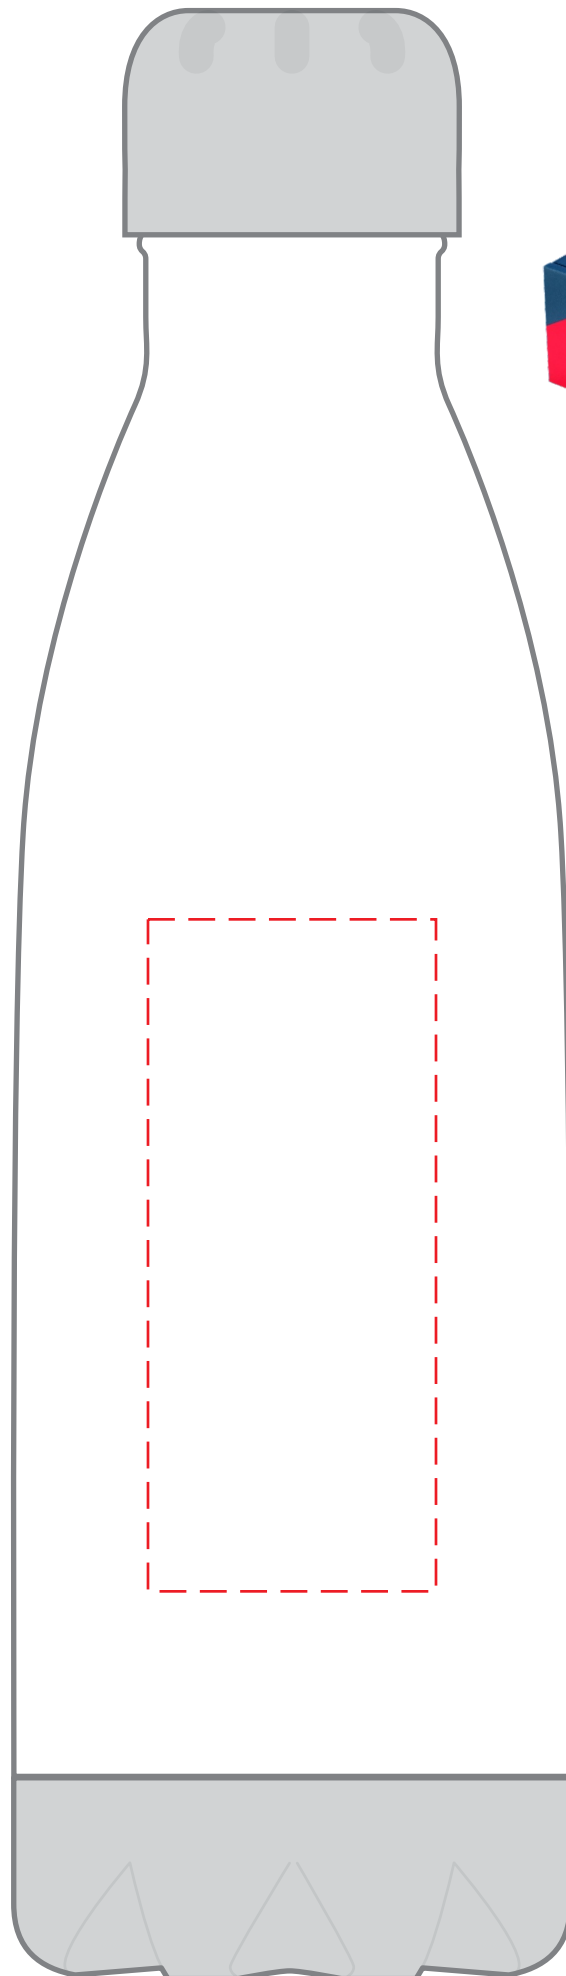

MN10-1

17 oz. Water Bottle

DIRECT IMPRINT

Item shown for
placement and fill.

Actual Size (100%)

IMPRINT AREA: 1.5"W X 3.5"H

 - Red Layout Lines Do NOT Print.

MN10-1

17 oz. Water Bottle

LASER

Item shown for
placement and fill.

Actual Size (100%)

IMPRINT AREA: 1.5"W X 4.5"H

 - Red Layout Lines Do NOT Print.

MN10-1

17 oz. Water Bottle

FULL COLOR - WRAP

Item shown for
placement and fill.

Actual Size (100%)

IMPRINT AREA: 8.288"W X 4.528"H

- Red Layout Lines Do NOT Print.

MN10-1
17 oz. Water Bottle
FULL COLOR - SIDE

Item shown for
placement and fill.

HORIZONTAL
IMPRINT AREA: 2.75"W X 2.75"H

VERTICAL
IMPRINT AREA: 1.5"W X 4"H

Actual Size (100%)

- Red Layout Lines Do NOT Print.

MN10-1

11.875"L x 5.125"W x 4"H

CUSTOM BOX

- Red Layout Lines Do NOT Print.