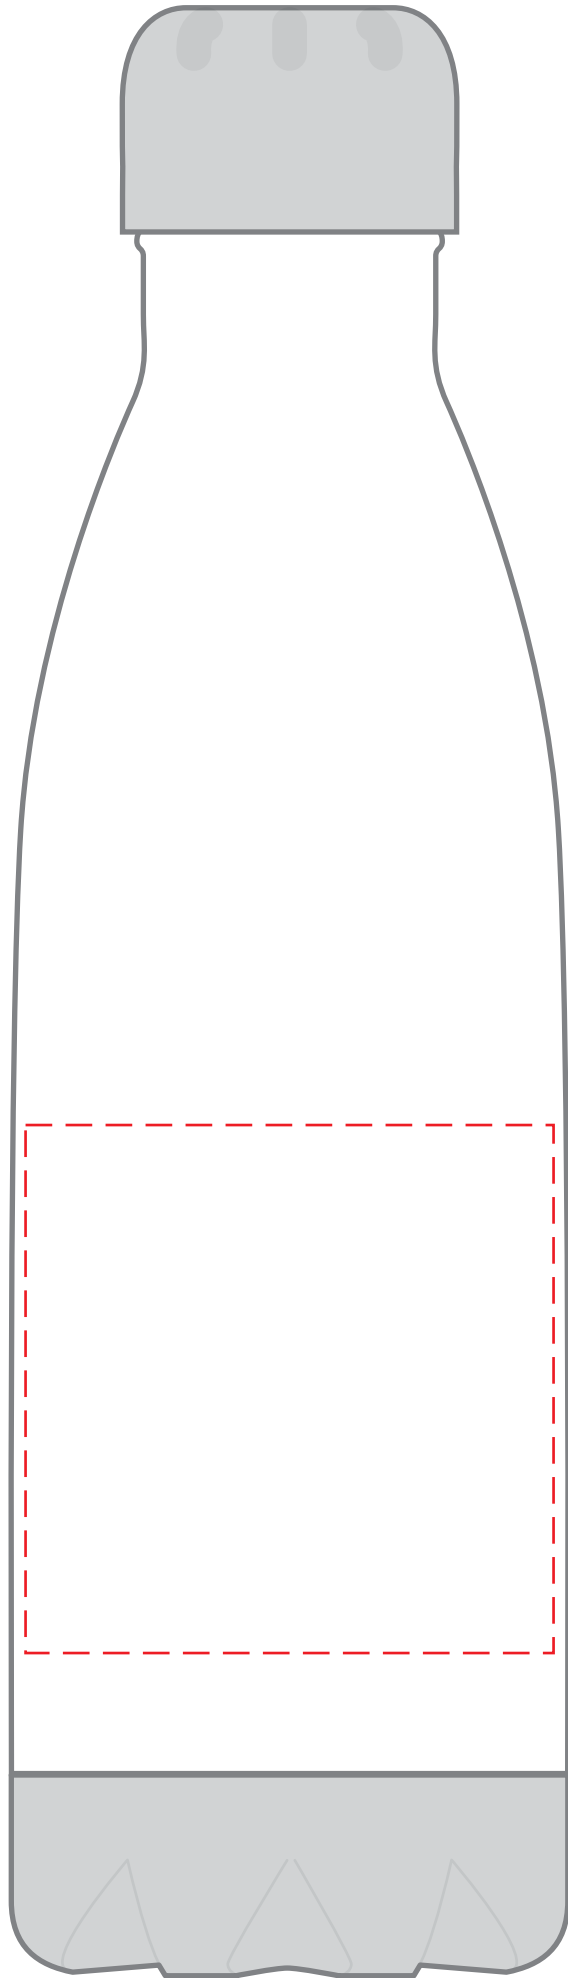

MN10-1

17 oz. Water Bottle

DIRECT IMPRINT

Item shown for
placement and fill.

Actual Size (100%)

IMPRINT AREA: 1.5"W X 3.5"H

 - Red Layout Lines Do NOT Print.

MN10-1

17 oz. Water Bottle

LASER

Item shown for
placement and fill.

Actual Size (100%)

IMPRINT AREA: 1.5"W X 4.5"H

 - Red Layout Lines Do NOT Print.

MN10-1

17 oz. Water Bottle

FULL COLOR - WRAP

Item shown for
placement and fill.

Actual Size (100%)

IMPRINT AREA: 8.288"W X 4.528"H

- Red Layout Lines Do NOT Print.

MN10-1
17 oz. Water Bottle
FULL COLOR - SIDE

Item shown for
placement and fill.

HORIZONTAL
IMPRINT AREA: 2.75"W X 2.75"H

VERTICAL
IMPRINT AREA: 1.5"W X 4"H

Actual Size (100%)

- Red Layout Lines Do NOT Print.

MN10-1

11.875"L x 5.125"W x 4"H

CUSTOM BOX

- Red Layout Lines Do NOT Print.