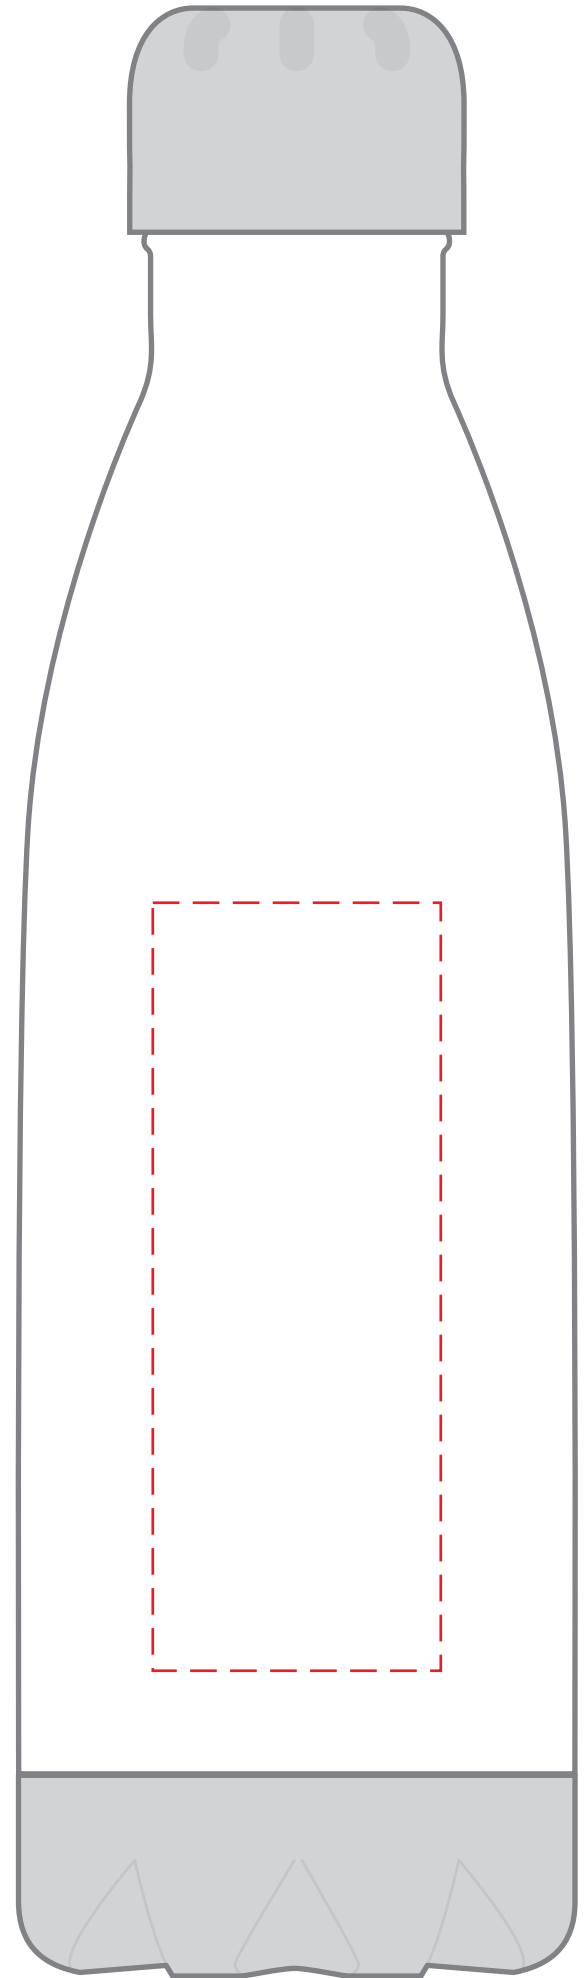

MN10-1

17 oz. Water Bottle

DIRECT IMPRINT

Item shown for
placement and fill.

Actual Size (100%)

IMPRINT AREA: 1.5"W X 3.5"H

 - Red Layout Lines Do NOT Print.

MN10-1

17 oz. Water Bottle

LASER

Item shown for
placement and fill.

Actual Size (100%)

IMPRINT AREA: 1.5"W X 4.5"H

 - Red Layout Lines Do NOT Print.

MN10-1

17 oz. Water Bottle

FULL COLOR - WRAP

Item shown for
placement and fill.

Actual Size (100%)

IMPRINT AREA: 8.288"W X 4.528"H

- Red Layout Lines Do NOT Print.

MN10-1
17 oz. Water Bottle
FULL COLOR - SIDE

Item shown for
placement and fill.

HORIZONTAL
IMPRINT AREA: 2.75"W X 2.75"H

VERTICAL
IMPRINT AREA: 1.5"W X 4"H

Actual Size (100%)

- Red Layout Lines Do NOT Print.

MN10-1

11.875"L x 5.125"W x 4"H

CUSTOM BOX

- Red Layout Lines Do NOT Print.