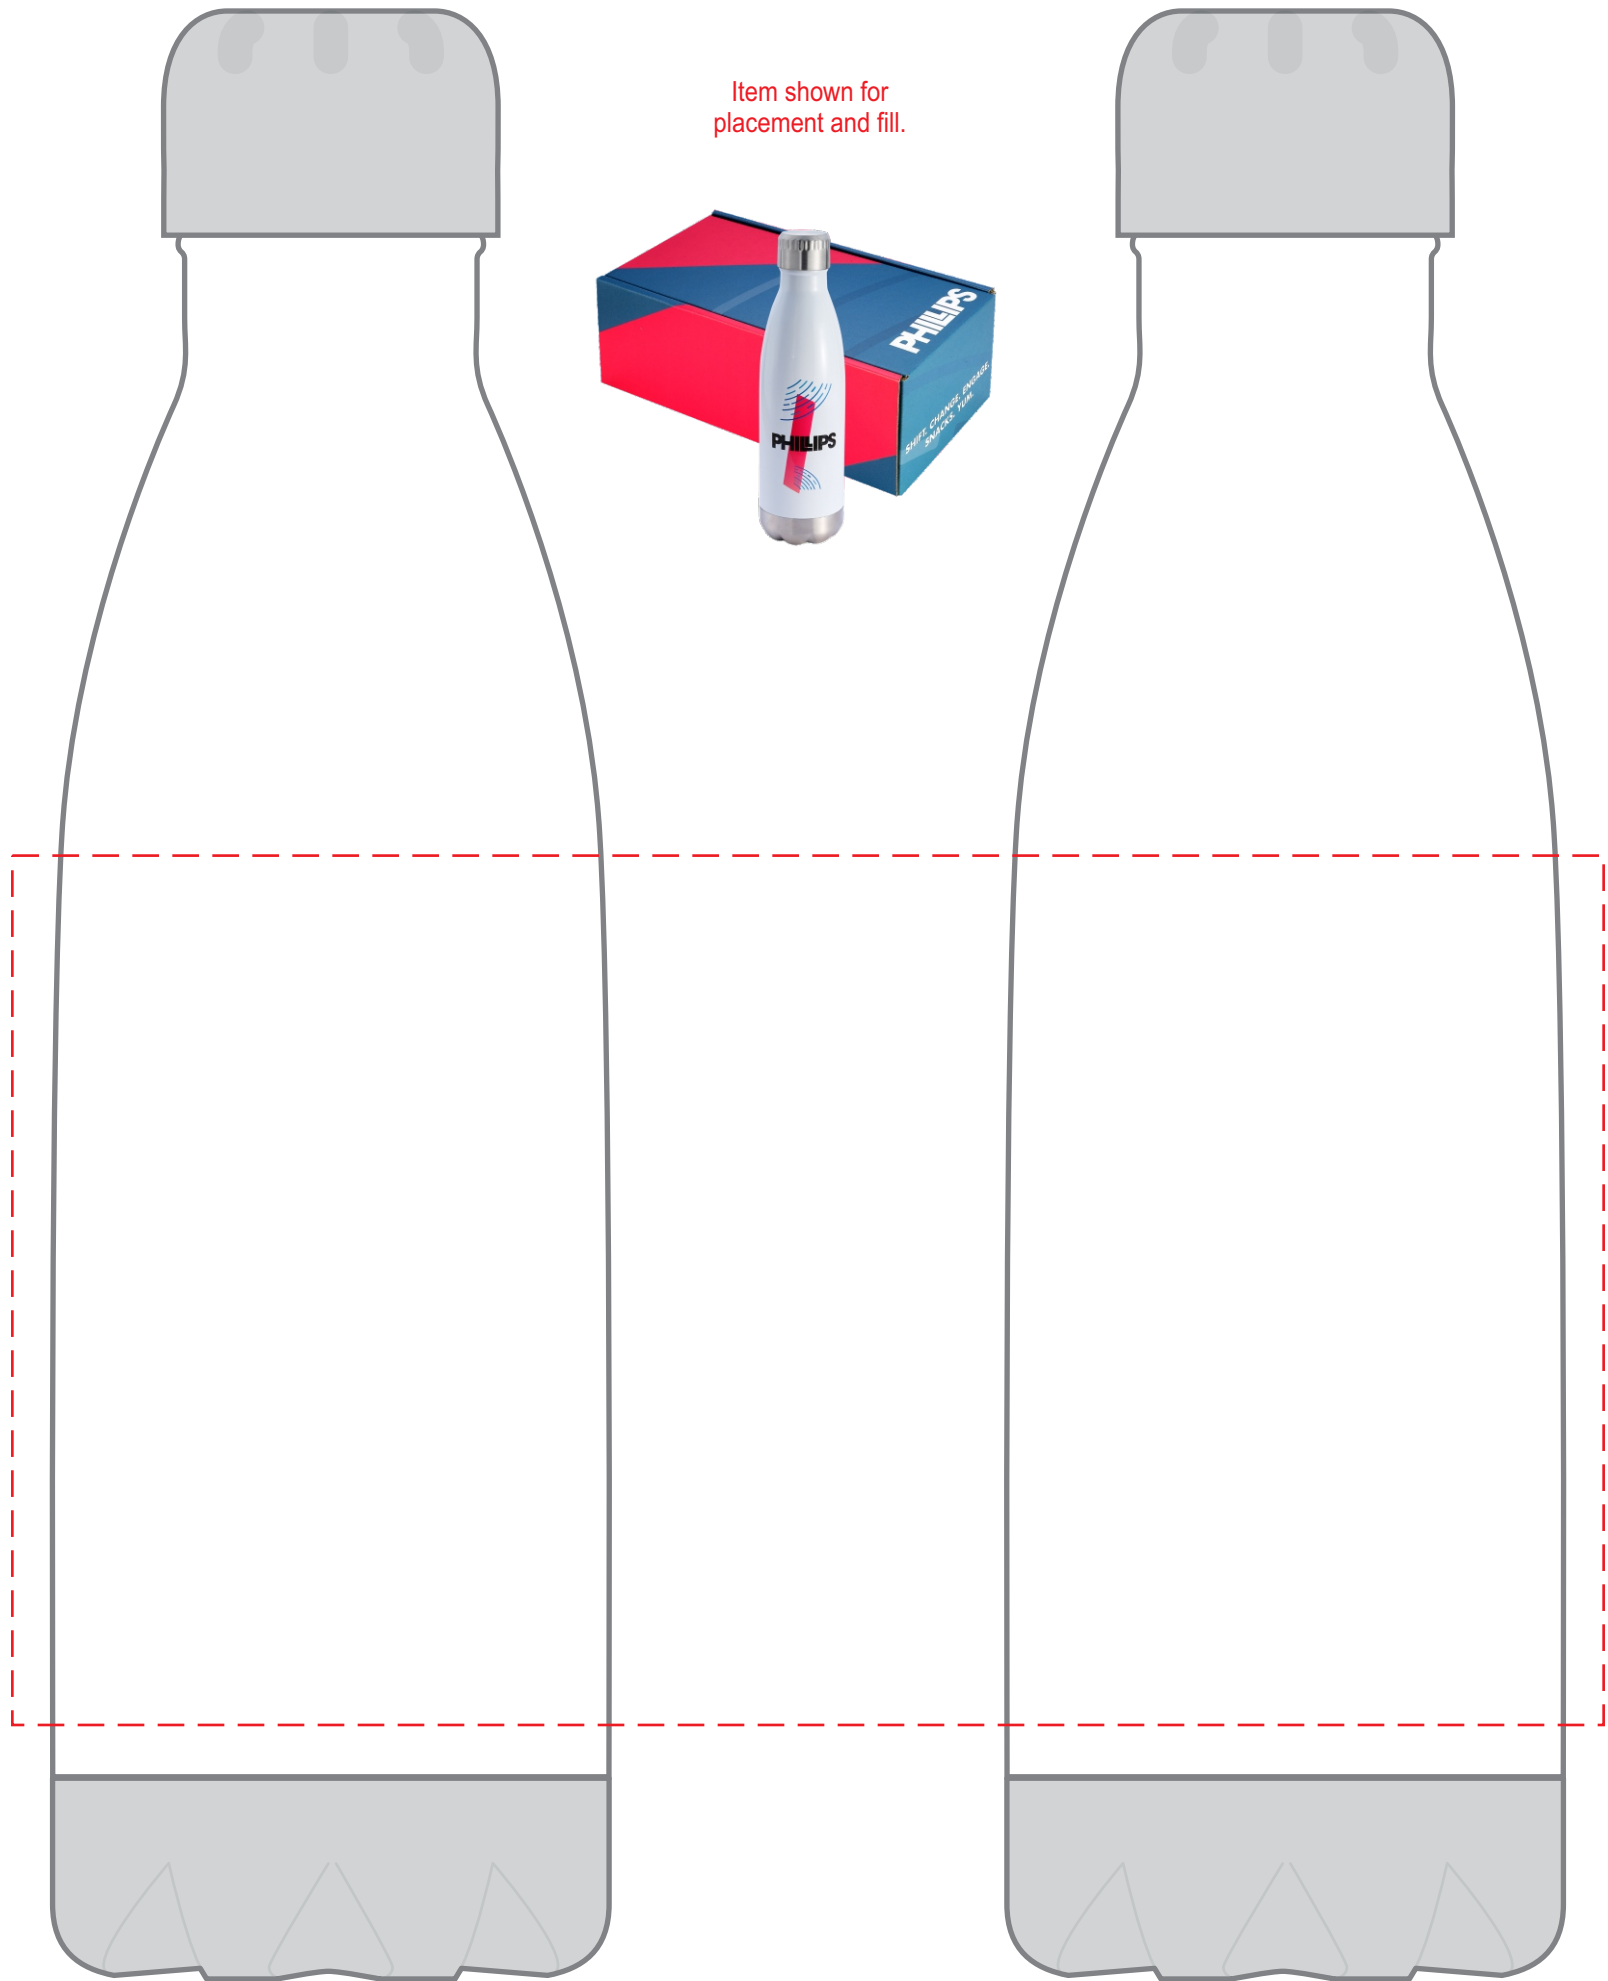

MN10-1

17 oz. Water Bottle

DIRECT IMPRINT

Item shown for
placement and fill.

Actual Size (100%)

IMPRINT AREA: 1.5"W X 3.5"H

 - Red Layout Lines Do NOT Print.

MN10-1

17 oz. Water Bottle

LASER

Item shown for
placement and fill.

Actual Size (100%)

IMPRINT AREA: 1.5"W X 4.5"H

 - Red Layout Lines Do NOT Print.

MN10-1

17 oz. Water Bottle

FULL COLOR - WRAP

Item shown for
placement and fill.

Actual Size (100%)

IMPRINT AREA: 8.288"W X 4.528"H

- Red Layout Lines Do NOT Print.

MN10-1
17 oz. Water Bottle
FULL COLOR - SIDE

Item shown for
placement and fill.

- Black Layout Lines are Bleed Areas