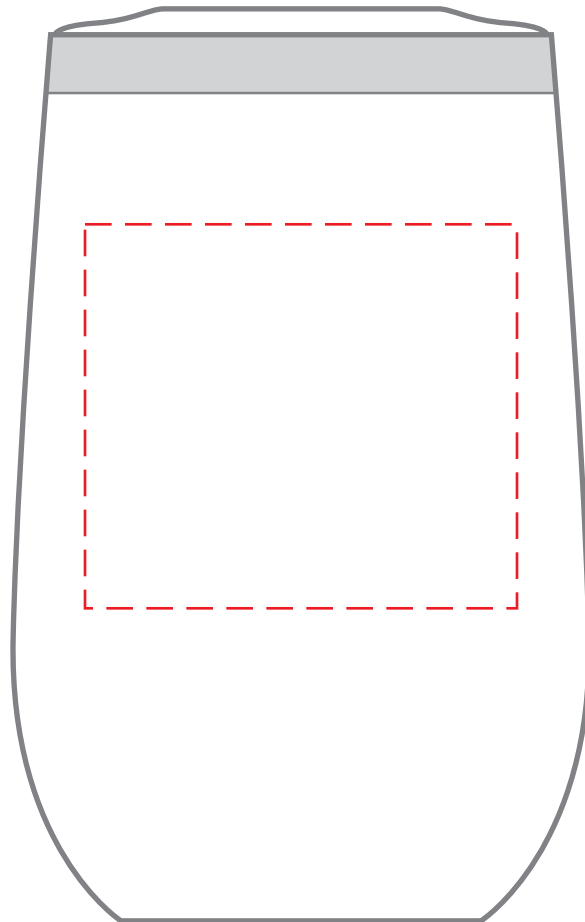

**DWWT12**  
**12 oz. Stemless Wine Tumbler w/ Plastic Liner**  
**LASER**

Actual Size (100%)

**IMPRINT AREA: 2.25"W X 2"H**

 - Red Layout Lines Do NOT Print.