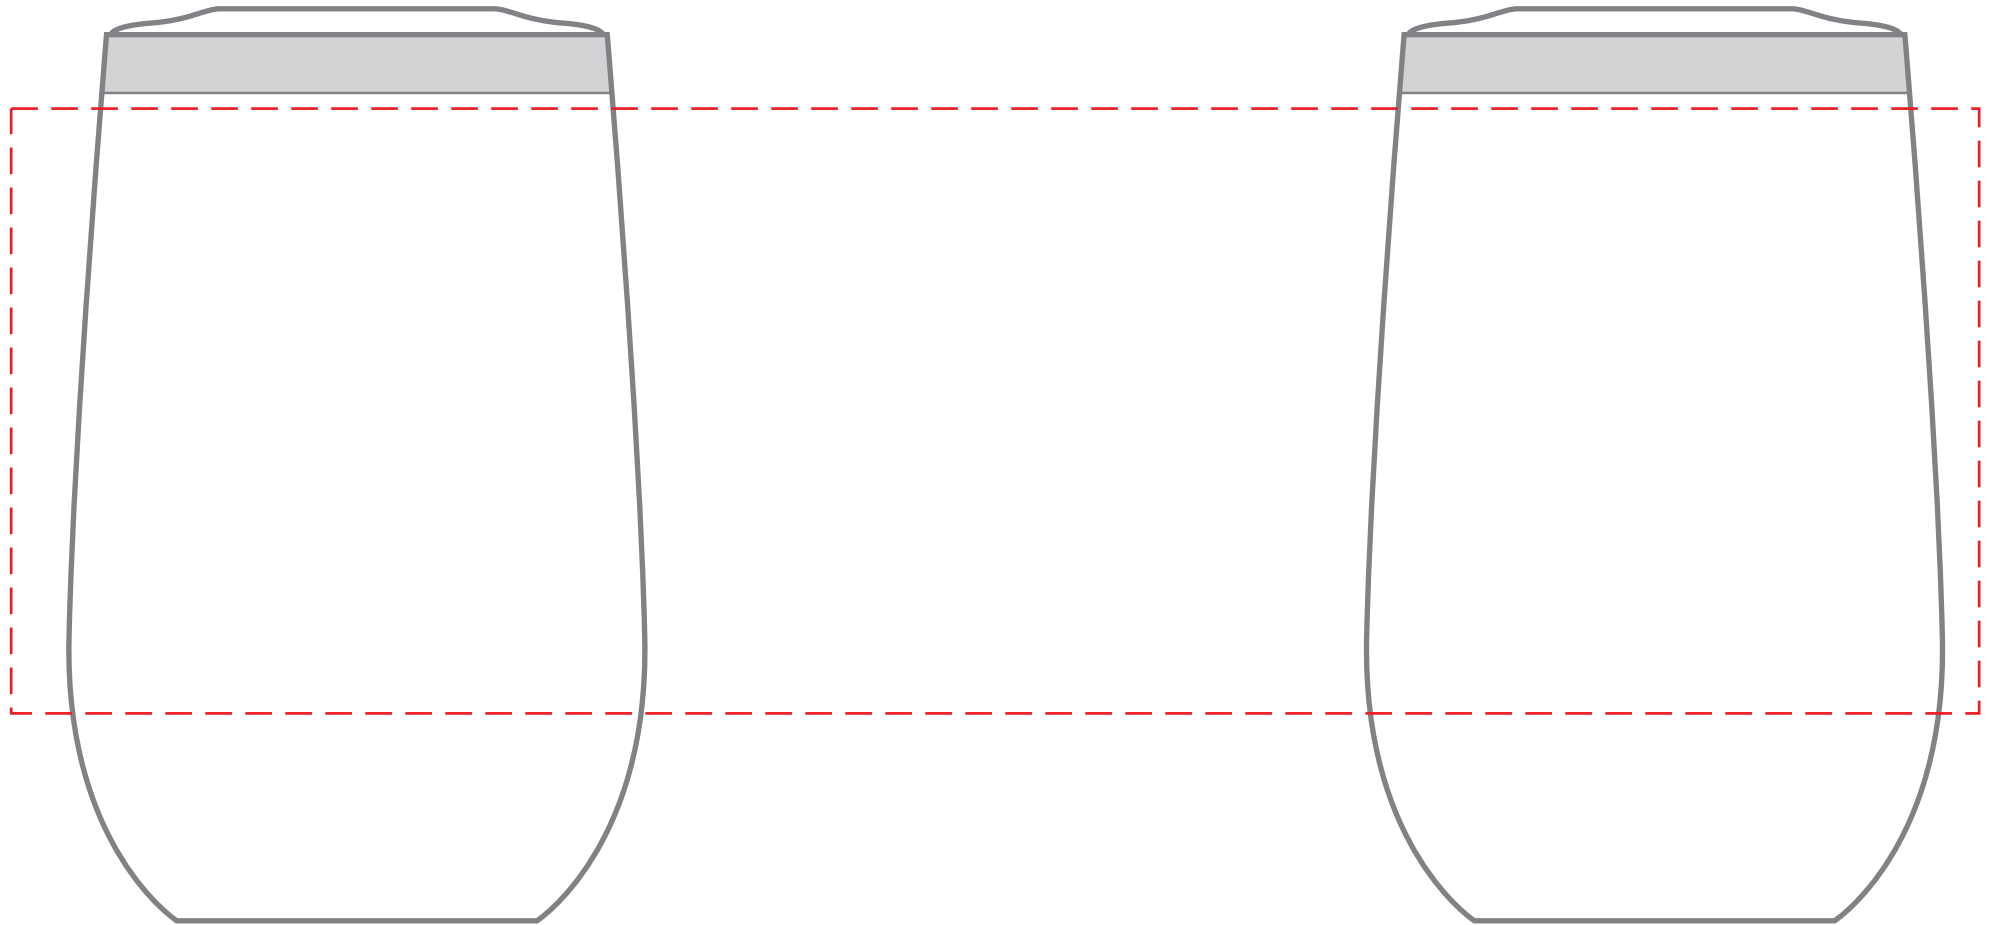

# DWWT12

12 oz. Stemless Wine Tumbler w/ Plastic Liner  
FULL COLOR - WRAP

Actual Size (100%)

**IMPRINT AREA: 10.25"W X 3.15"H**

- Red Layout Lines Do NOT Print.