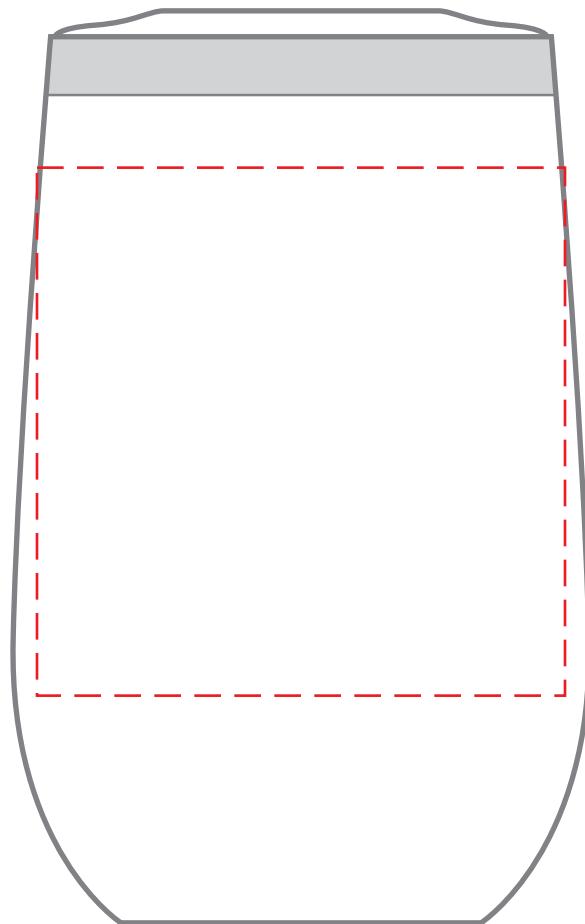

DWWT12
12 oz. Stemless Wine Tumbler w/ Plastic Liner
FULL COLOR - SIDE

Actual Size (100%)

IMPRINT AREA: 2.75"W X 2.75"H

- Red Layout Lines Do NOT Print.