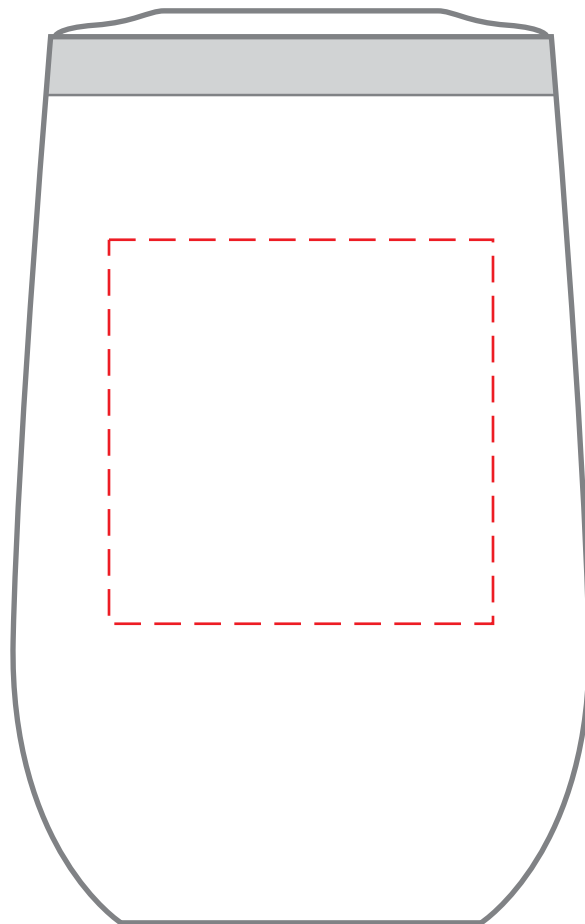

DWWT12
12 oz. Stemless Wine Tumbler w/ Plastic Liner
DIRECT IMPRINT

Actual Size (100%)

IMPRINT AREA: 2.25"W X 2"H

 - Red Layout Lines Do NOT Print.