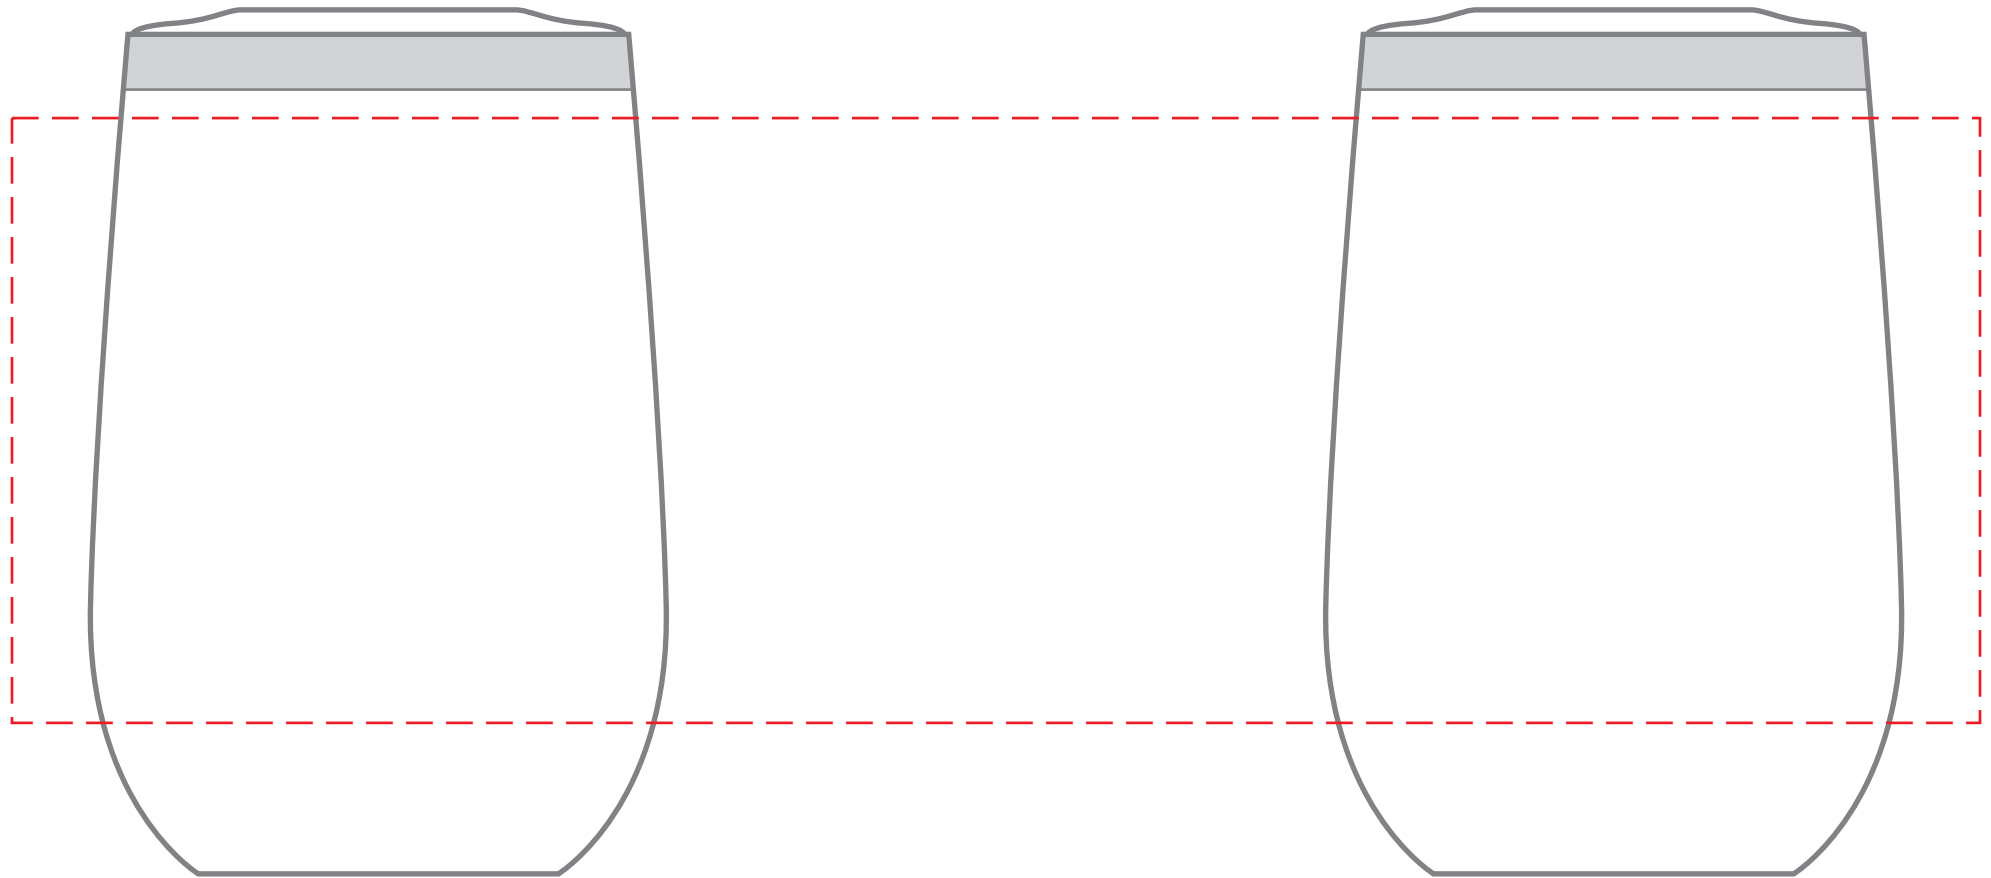

DWWT10
10 oz. Stemless Wine Tumbler
FULL COLOR - WRAP

Actual Size (100%)

IMPRINT AREA: 10.25"W X 3.15"H

- Red Layout Lines Do NOT Print.