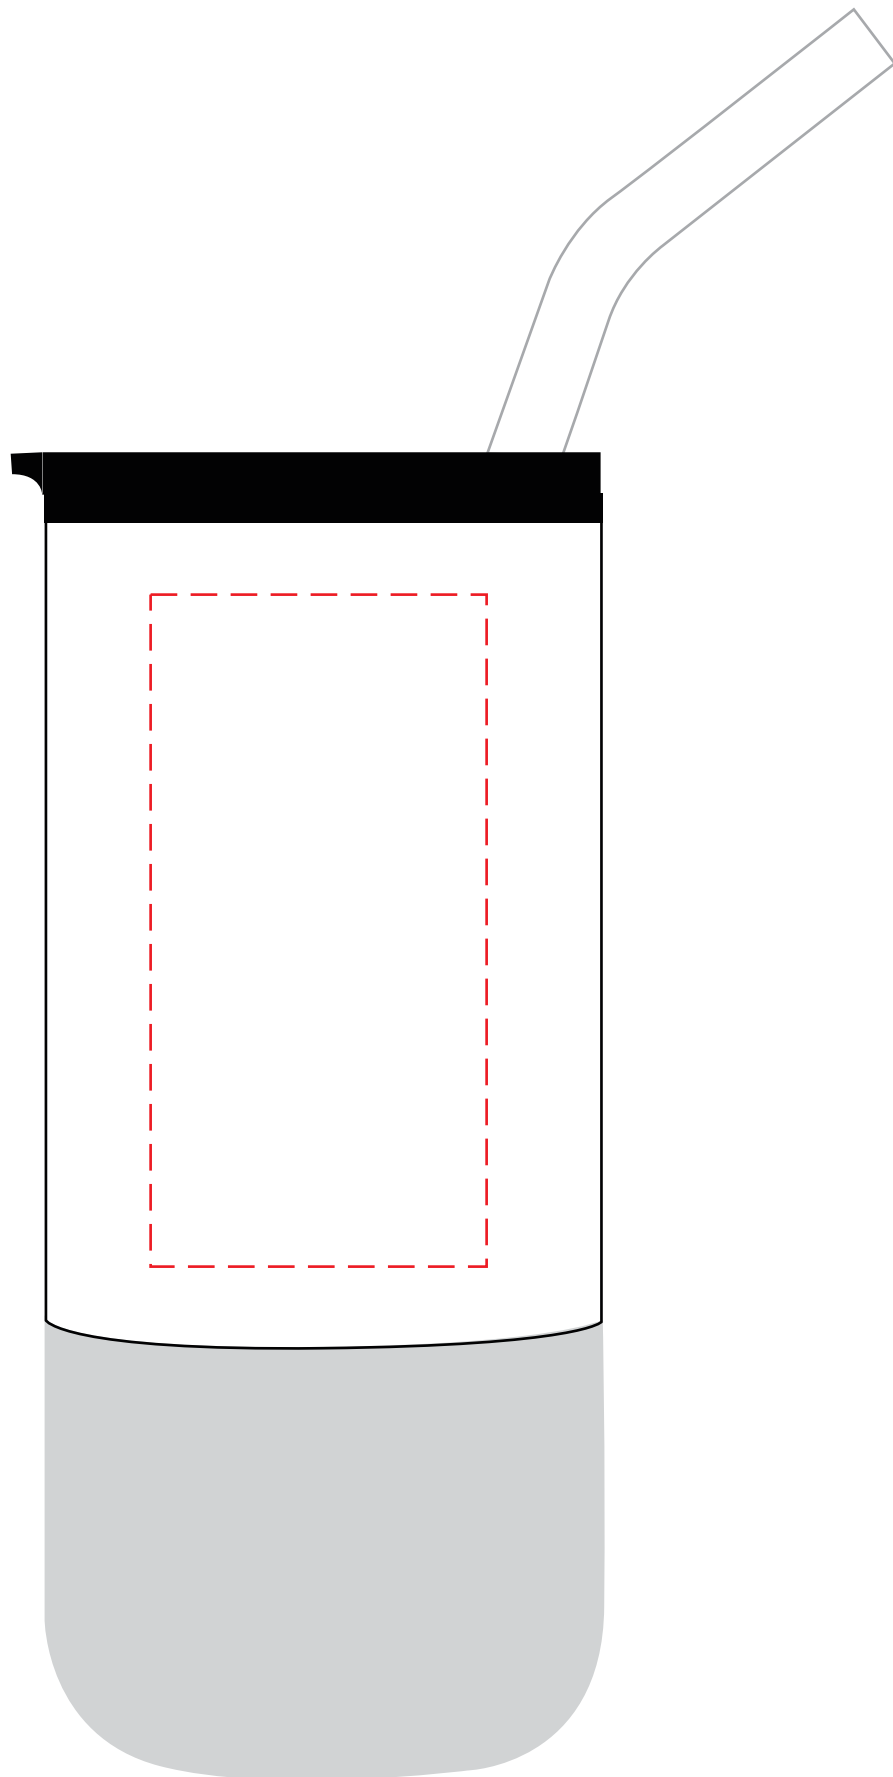

DWWP16

16 oz. Tumbler with Stainless Steel Straw & Plastic Liner
LASER

Actual Size (100%)

IMPRINT AREA: 1.75"W X 3.5"H

- Red Layout Lines Do NOT Print.