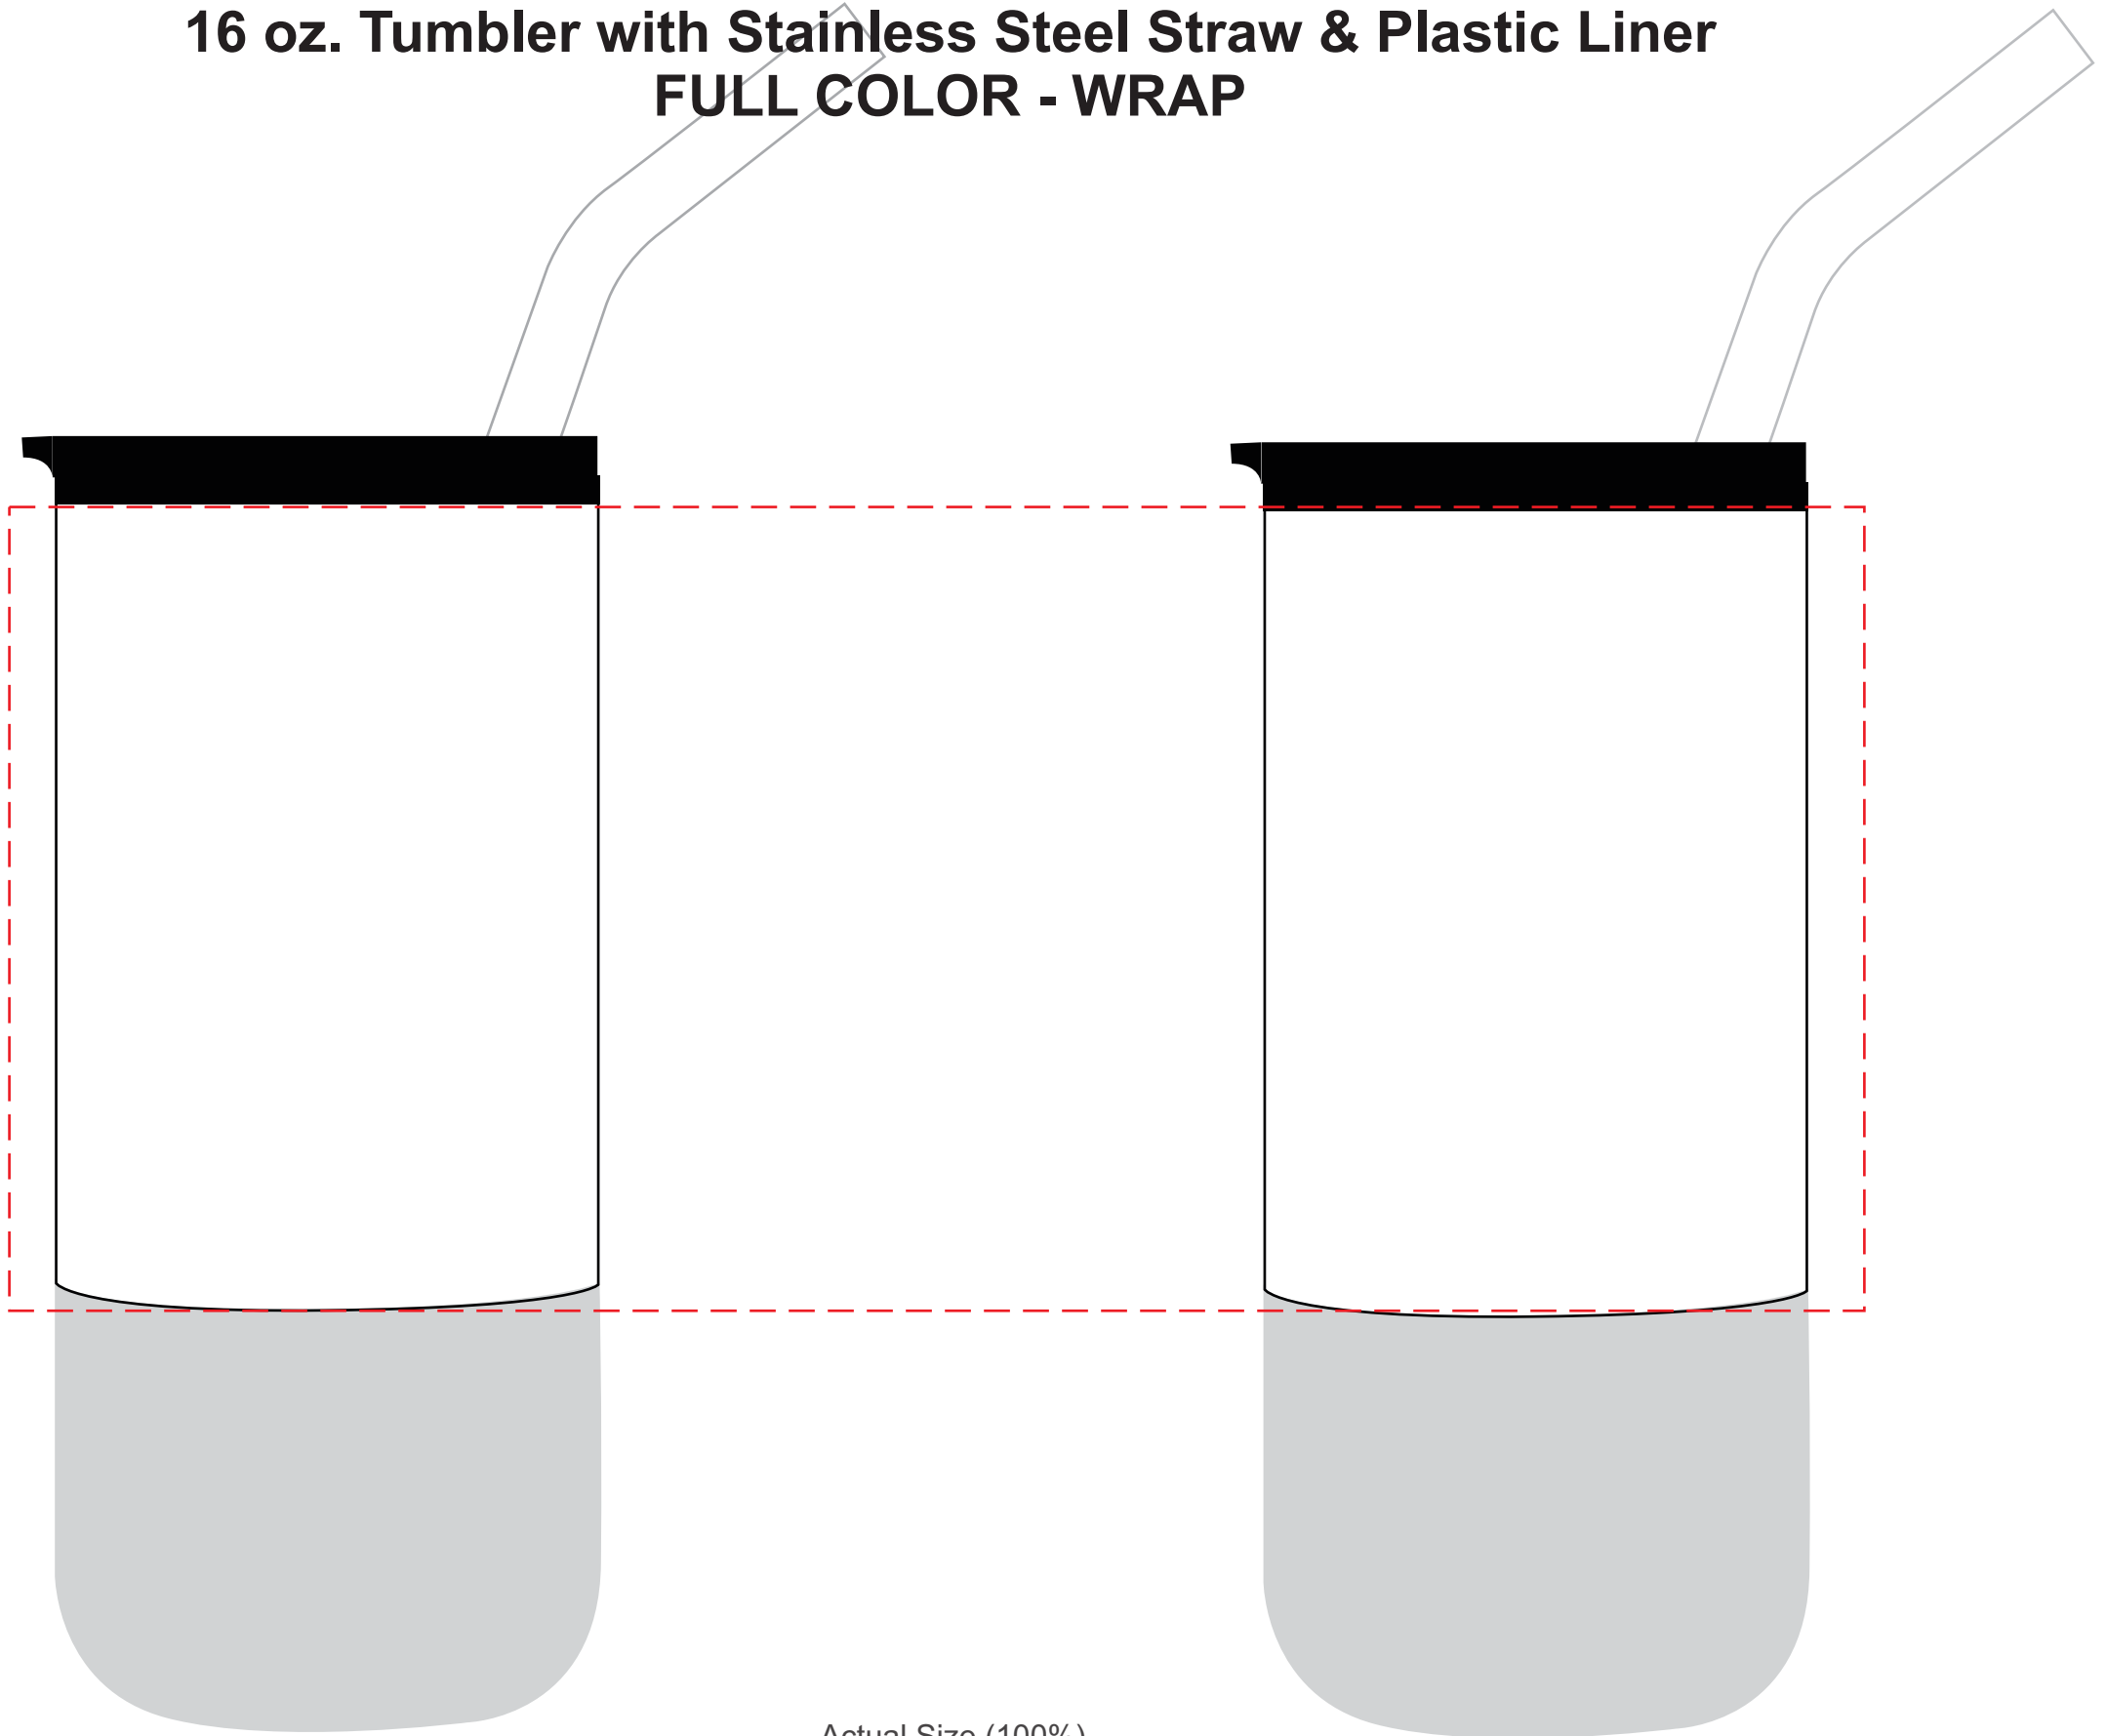

DWWP16
16 oz. Tumbler with Stainless Steel Straw & Plastic Liner
FULL COLOR - WRAP

Actual Size (100%)

IMPRINT AREA: 9.9"W X 4.29"H

- Red Layout Lines Do NOT Print.