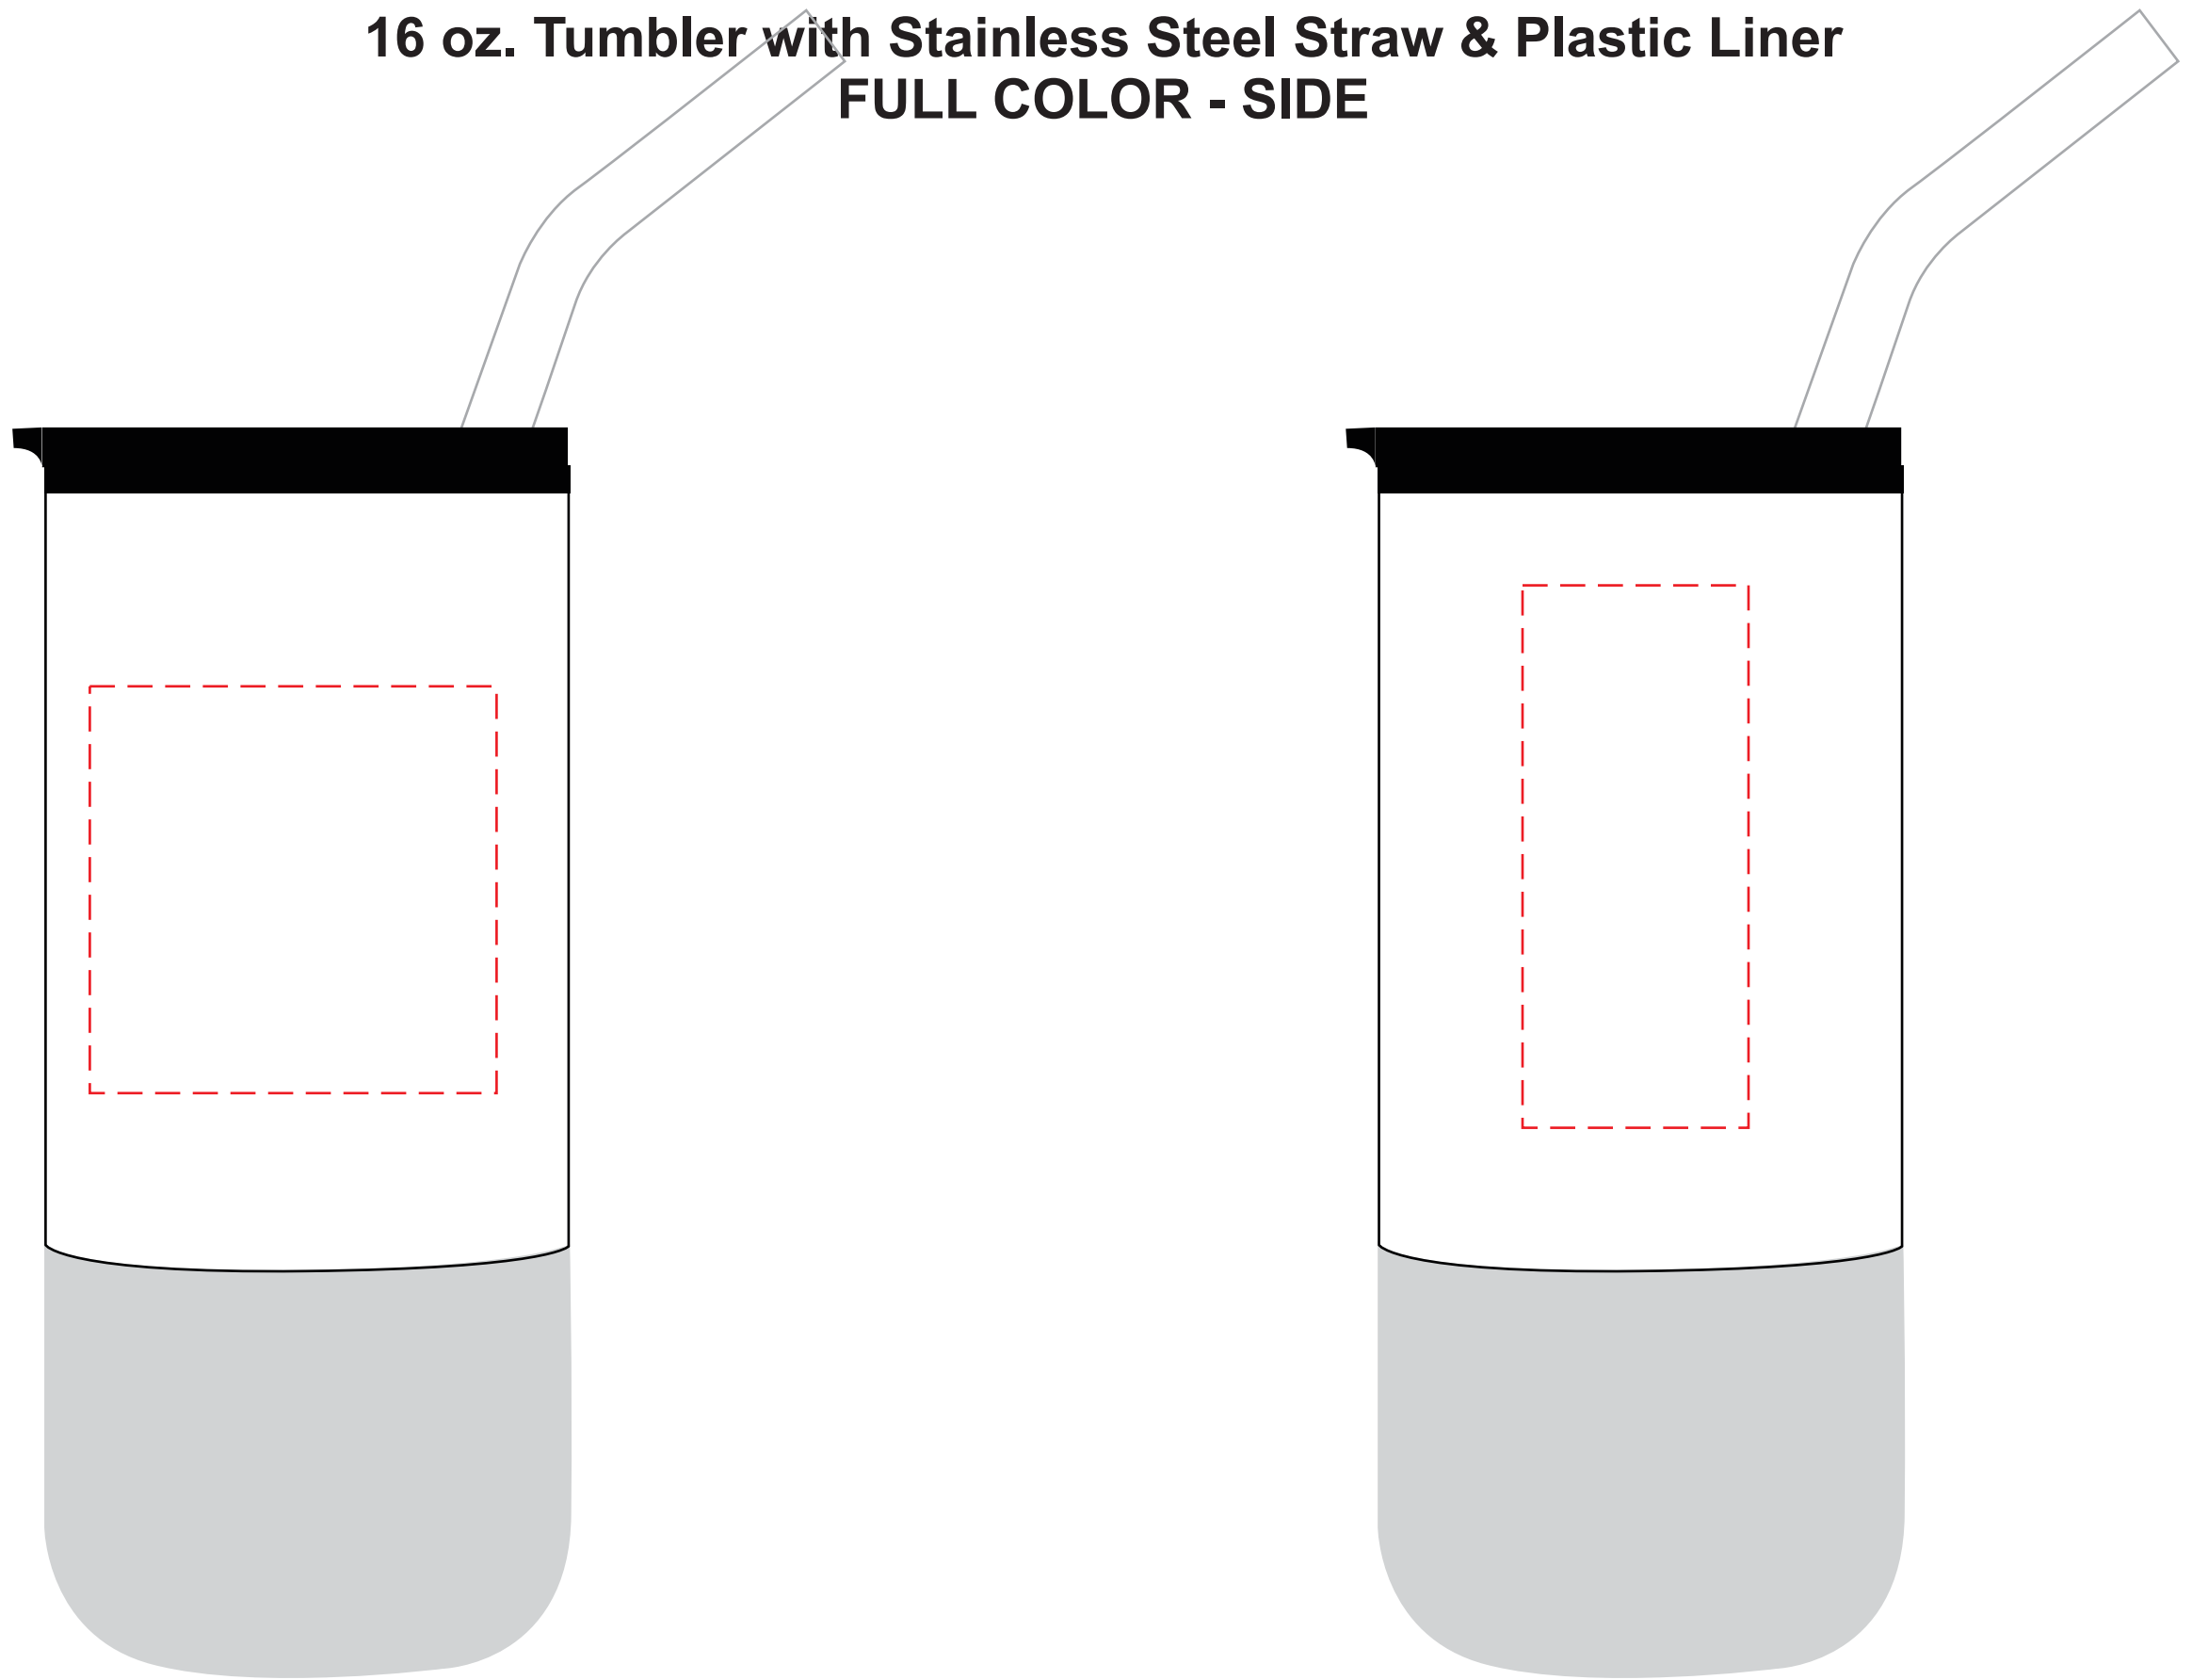

# DWWP16

16 oz. Tumbler with Stainless Steel Straw & Plastic Liner  
FULL COLOR - SIDE

**HORIZONTAL**

**IMPRINT AREA: 2.25"W X 2.25"H**

**VERTICAL**

**IMPRINT AREA: 1.25"W X 3"H**

Actual Size (100%)

- Red Layout Lines Do NOT Print.