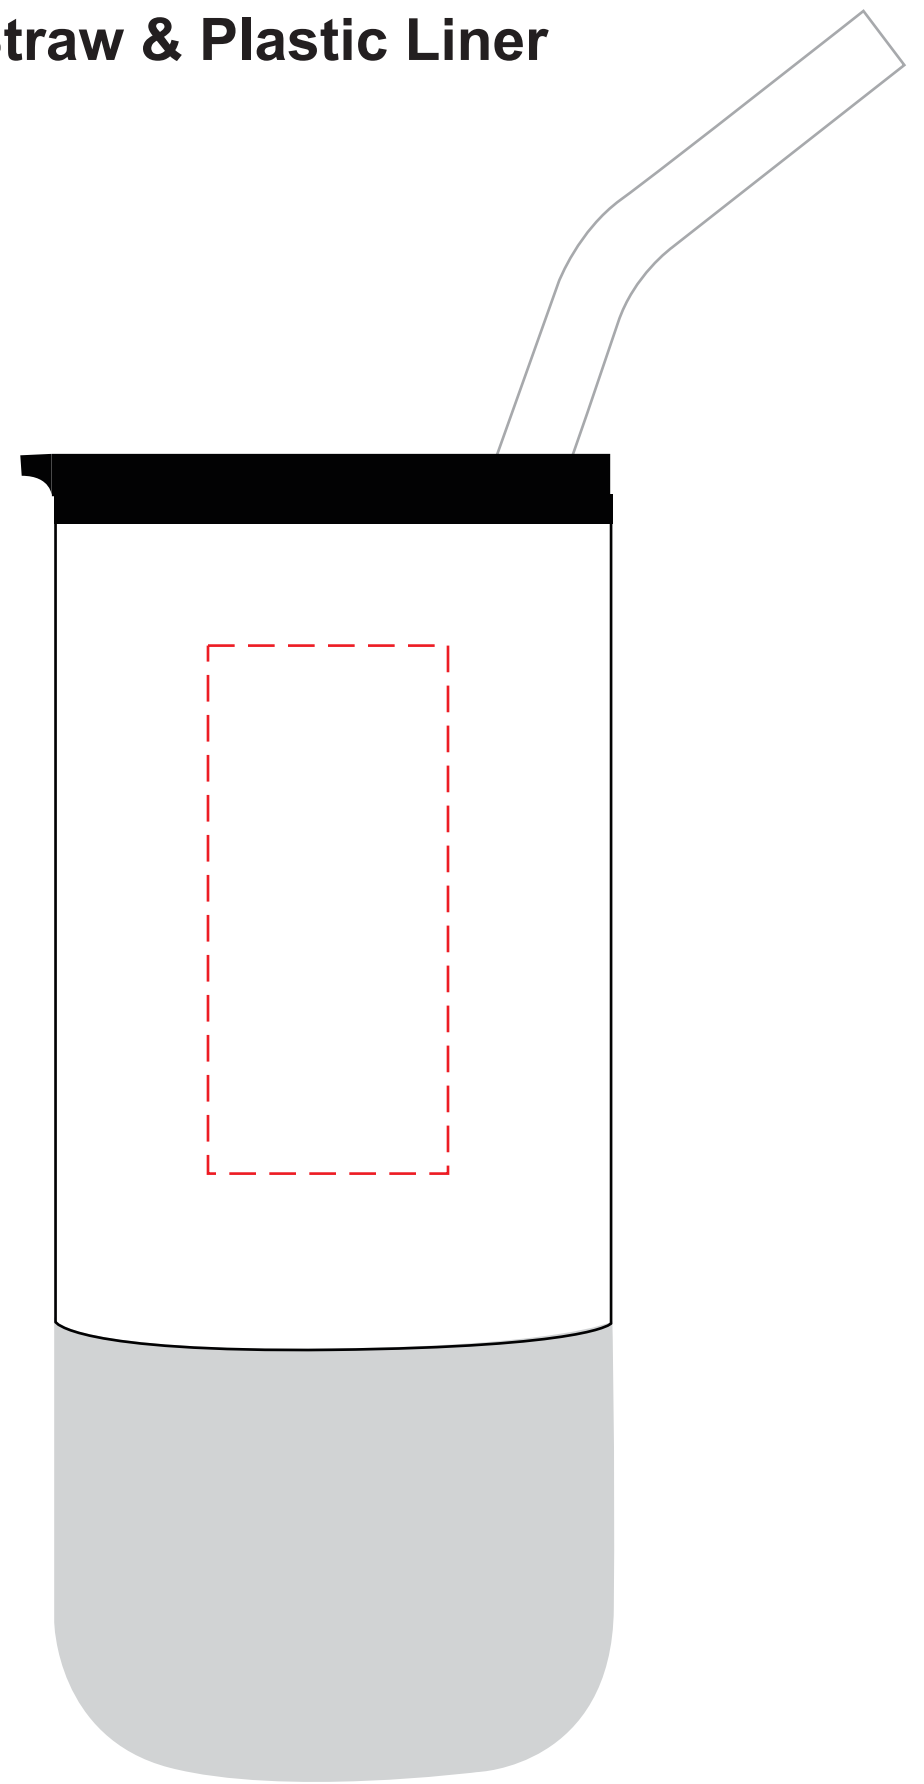

DWWP16

16 oz. Tumbler with Stainless Steel Straw & Plastic Liner
DIRECT IMPRINT

HORIZONTAL
IMPRINT AREA: 2.25"W X 2.25"H

VERTICAL
IMPRINT AREA: 1.25"W X 2.75"H

Actual Size (100%)

- Red Layout Lines Do NOT Print.