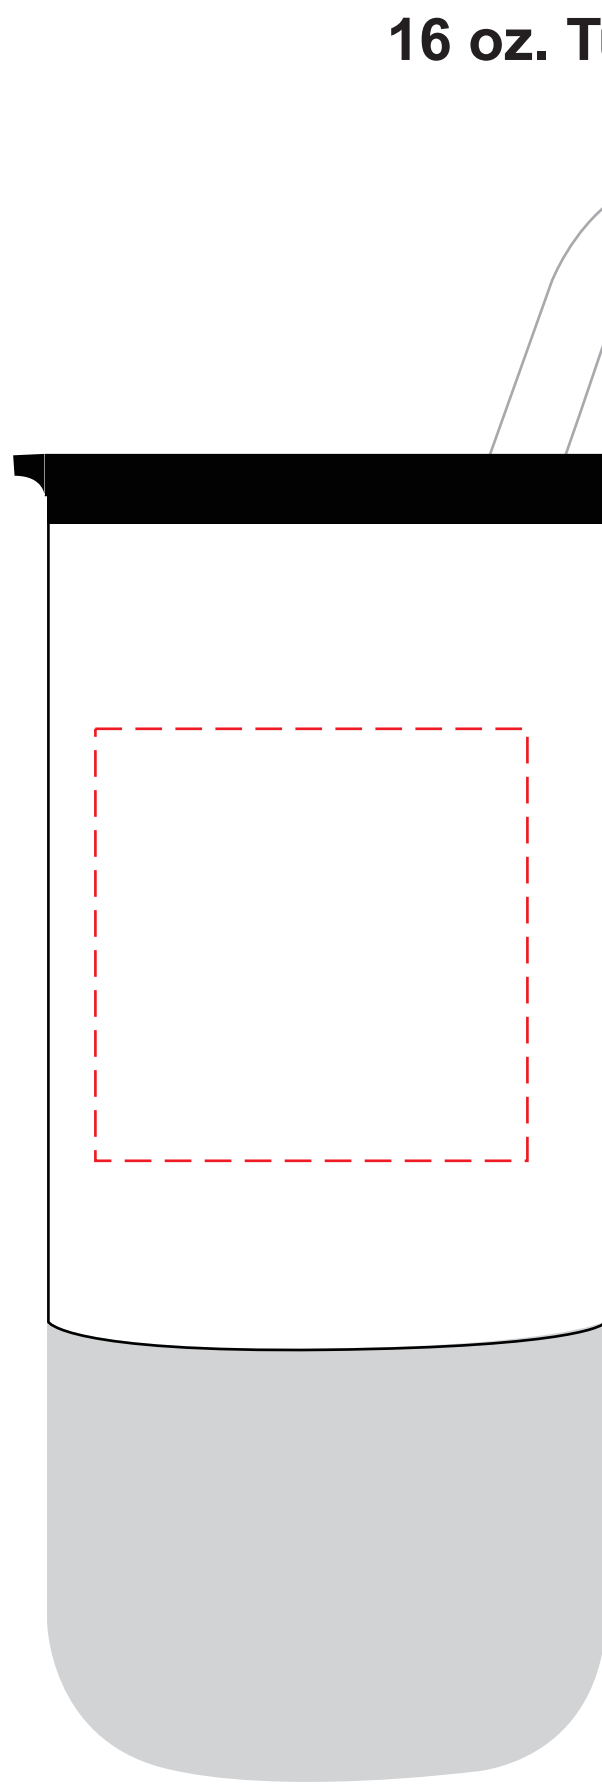

DWWP16

16 oz. Tumbler with Stainless Steel Straw & Plastic Liner
DIRECT IMPRINT

HORIZONTAL
IMPRINT AREA: 2.25"W X 2.25"H

VERTICAL
IMPRINT AREA: 1.25"W X 2.75"H

Actual Size (100%)

- Red Layout Lines Do NOT Print.