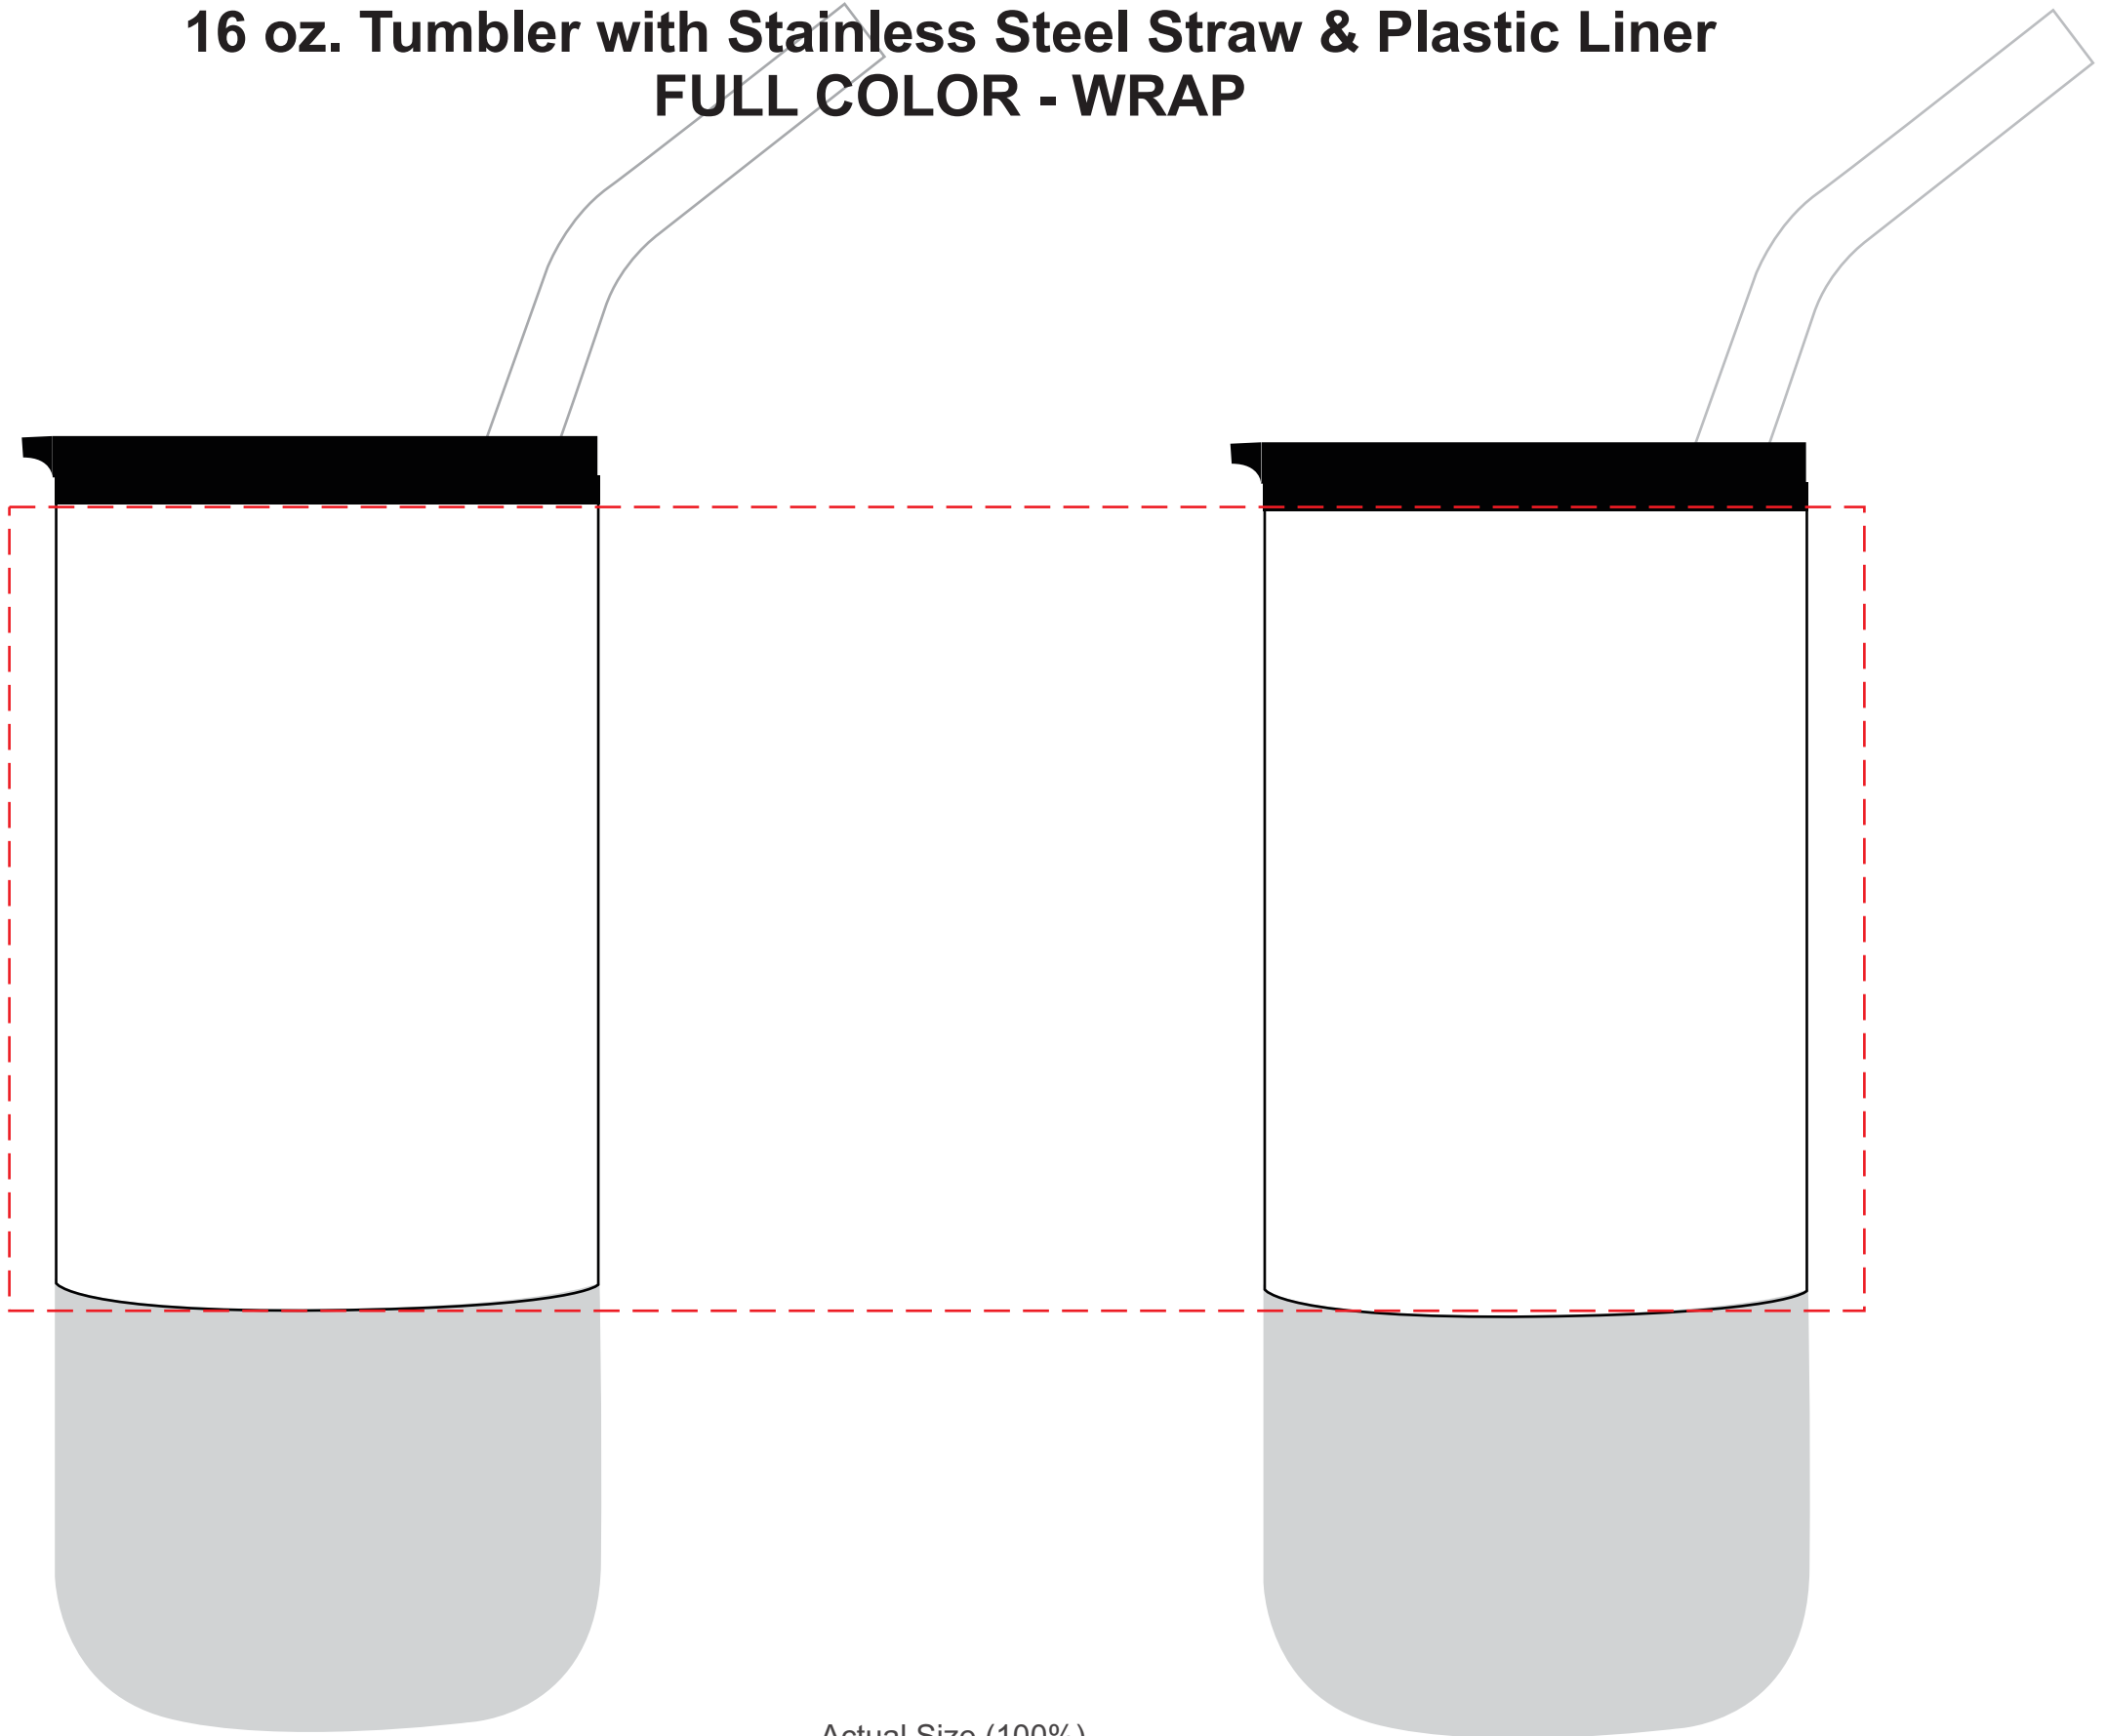

**DWWP16-008**

**16 oz. Tumbler with Stainless Steel Straw & Plastic Liner  
DIRECT IMPRINT**

**HORIZONTAL**

**IMPRINT AREA: 2.25"W X 2.25"H**

**VERTICAL**

**IMPRINT AREA: 1.25"W X 2.75"H**

Actual Size (100%)

# DWWP16-008

16 oz. Tumbler with Stainless Steel Straw & Plastic Liner  
**LASER**

Actual Size (100%)

**IMPRINT AREA: 1.75"W X 3.5"H**

- Red Layout Lines Do NOT Print.

**DWWP16-008**  
**16 oz. Tumbler with Stainless Steel Straw & Plastic Liner**  
**FULL COLOR - WRAP**

Actual Size (100%)

**IMPRINT AREA: 9.9"W X 4.29"H**

- Red Layout Lines Do NOT Print.

**DWWP16-008**  
**16 oz. Tumbler with Stainless Steel Straw & Plastic Liner**  
**FULL COLOR - SIDE**

**HORIZONTAL**  
**IMPRINT AREA: 2.25"W X 2.25"H**

**VERTICAL**  
**IMPRINT AREA: 1.25"W X 3"H**

Actual Size (100%)

- Red Layout Lines Do NOT Print.