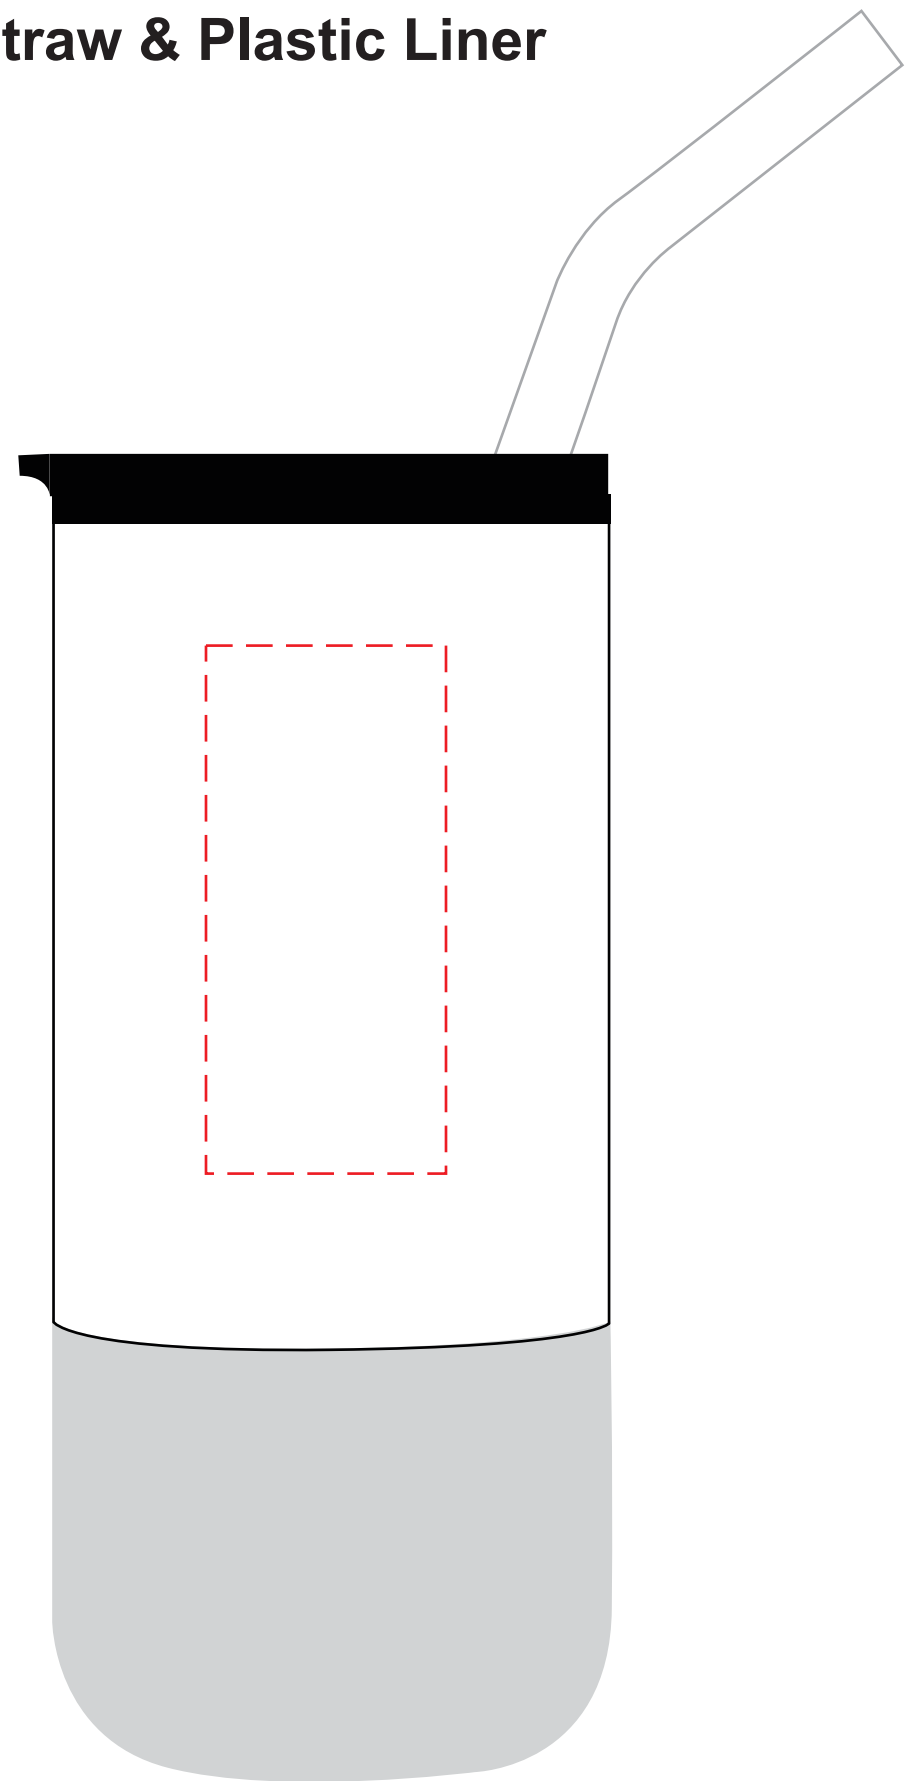

**DWWP16-008**

**16 oz. Tumbler with Stainless Steel Straw & Plastic Liner  
DIRECT IMPRINT**

**HORIZONTAL**

**IMPRINT AREA: 2.25"W X 2.25"H**

**VERTICAL**

**IMPRINT AREA: 1.25"W X 2.75"H**

Actual Size (100%)

# DWWP16-008

16 oz. Tumbler with Stainless Steel Straw & Plastic Liner  
**LASER**

Actual Size (100%)

**IMPRINT AREA: 1.75"W X 3.5"H**

- Red Layout Lines Do NOT Print.

**DWWP16-008**  
**16 oz. Tumbler with Stainless Steel Straw & Plastic Liner**  
**FULL COLOR - WRAP**

Actual Size (100%)

**IMPRINT AREA: 9.9"W X 4.29"H**

- Red Layout Lines Do NOT Print.

**DWWP16-008**  
**16 oz. Tumbler with Stainless Steel Straw & Plastic Liner**  
**FULL COLOR - SIDE**

**HORIZONTAL**  
**IMPRINT AREA: 2.25"W X 2.25"H**

**VERTICAL**  
**IMPRINT AREA: 1.25"W X 3"H**

Actual Size (100%)

- Red Layout Lines Do NOT Print.