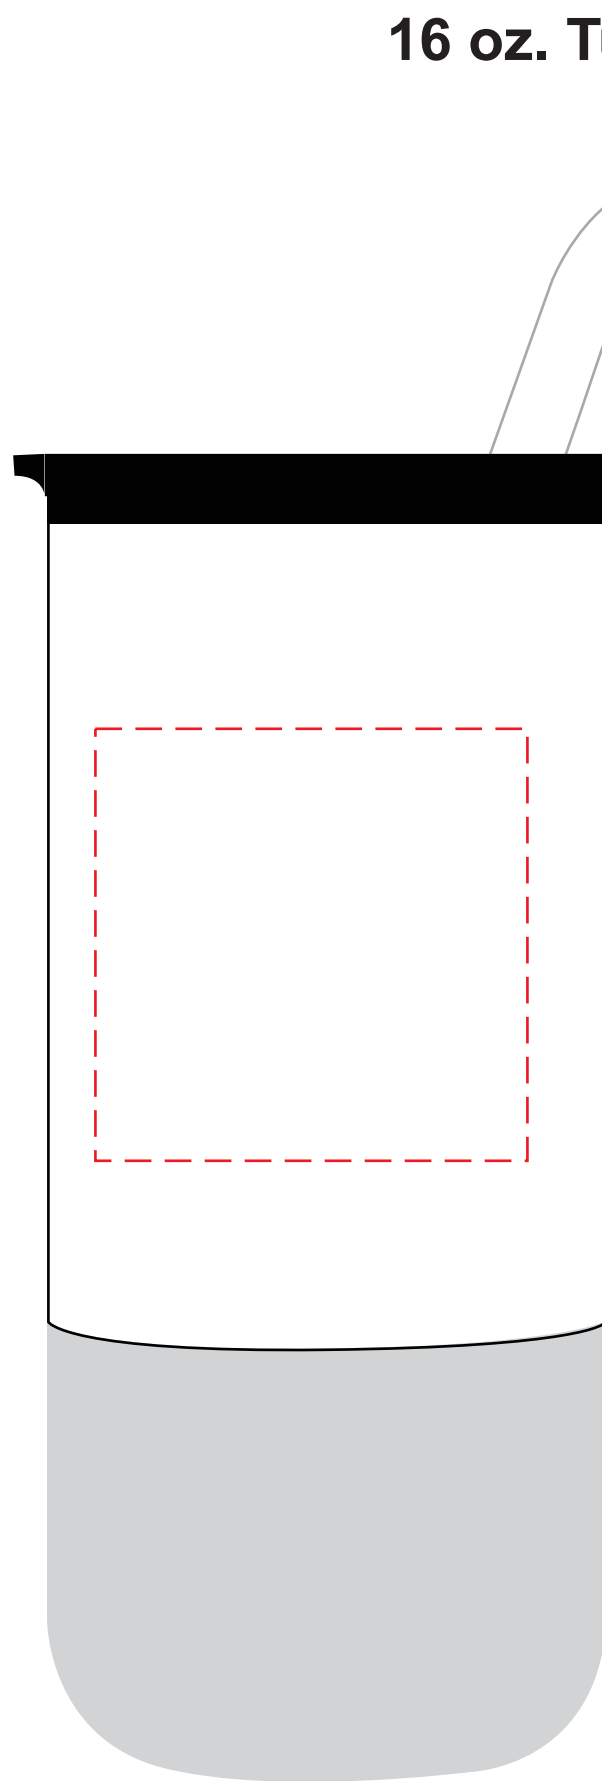

**DWWP16-008**

**16 oz. Tumbler with Stainless Steel Straw & Plastic Liner  
DIRECT IMPRINT**

**HORIZONTAL**

**IMPRINT AREA: 2.25"W X 2.25"H**

**VERTICAL**

**IMPRINT AREA: 1.25"W X 2.75"H**

Actual Size (100%)

# DWWP16-008

16 oz. Tumbler with Stainless Steel Straw & Plastic Liner  
**LASER**

Actual Size (100%)

**IMPRINT AREA: 1.75"W X 3.5"H**

- Red Layout Lines Do NOT Print.

**DWWP16-008**  
**16 oz. Tumbler with Stainless Steel Straw & Plastic Liner**  
**FULL COLOR - WRAP**

Actual Size (100%)

**IMPRINT AREA: 9.9"W X 4.29"H**

- Red Layout Lines Do NOT Print.

**DWWP16-008**  
**16 oz. Tumbler with Stainless Steel Straw & Plastic Liner**  
**FULL COLOR - SIDE**

**HORIZONTAL**  
**IMPRINT AREA: 2.25"W X 2.25"H**

**VERTICAL**  
**IMPRINT AREA: 1.25"W X 3"H**

Actual Size (100%)

- Red Layout Lines Do NOT Print.