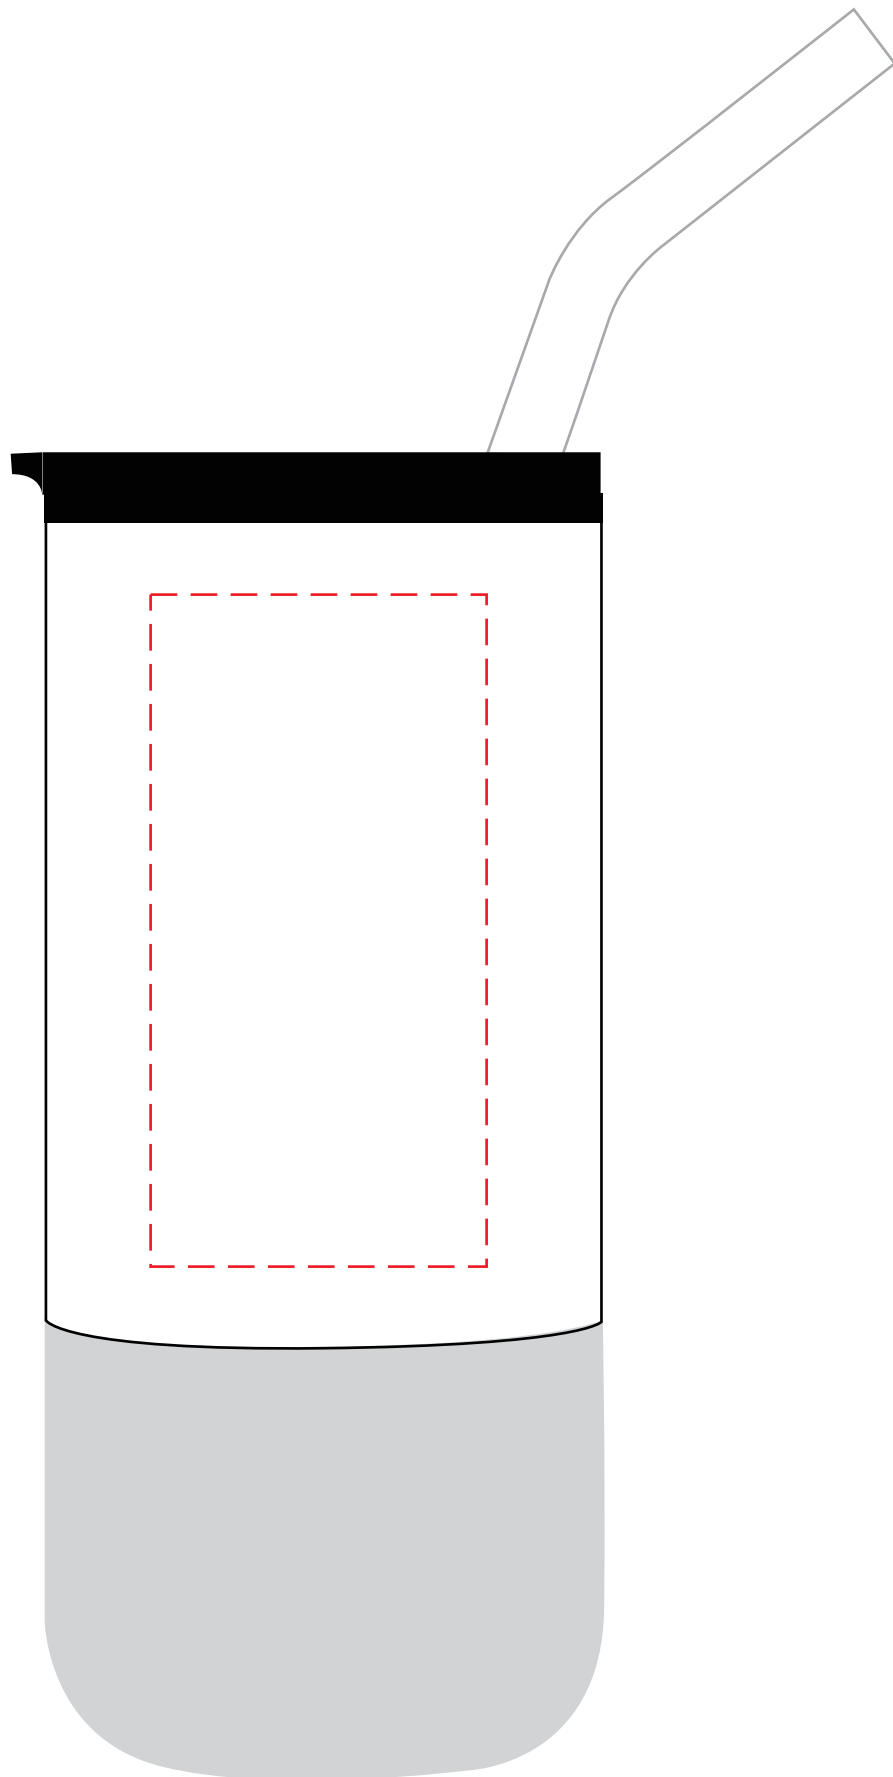

**DWWP16-008**

**16 oz. Tumbler with Stainless Steel Straw & Plastic Liner  
DIRECT IMPRINT**

**HORIZONTAL**

**IMPRINT AREA: 2.25"W X 2.25"H**

**VERTICAL**

**IMPRINT AREA: 1.25"W X 2.75"H**

Actual Size (100%)

- Red Layout Lines Do NOT Print.

# DWWP16-008

16 oz. Tumbler with Stainless Steel Straw & Plastic Liner  
**LASER**

Actual Size (100%)

**IMPRINT AREA: 1.75"W X 3.5"H**

- Red Layout Lines Do NOT Print.

**DWWP16-008**  
**16 oz. Tumbler with Stainless Steel Straw & Plastic Liner**  
**FULL COLOR - WRAP**

Actual Size (100%)

**IMPRINT AREA: 9.9"W X 4.29"H**

- Red Layout Lines Do NOT Print.

**DWWP16-008**  
**16 oz. Tumbler with Stainless Steel Straw & Plastic Liner**  
**FULL COLOR - SIDE**

**HORIZONTAL**  
**IMPRINT AREA: 2.25"W X 2.25"H**