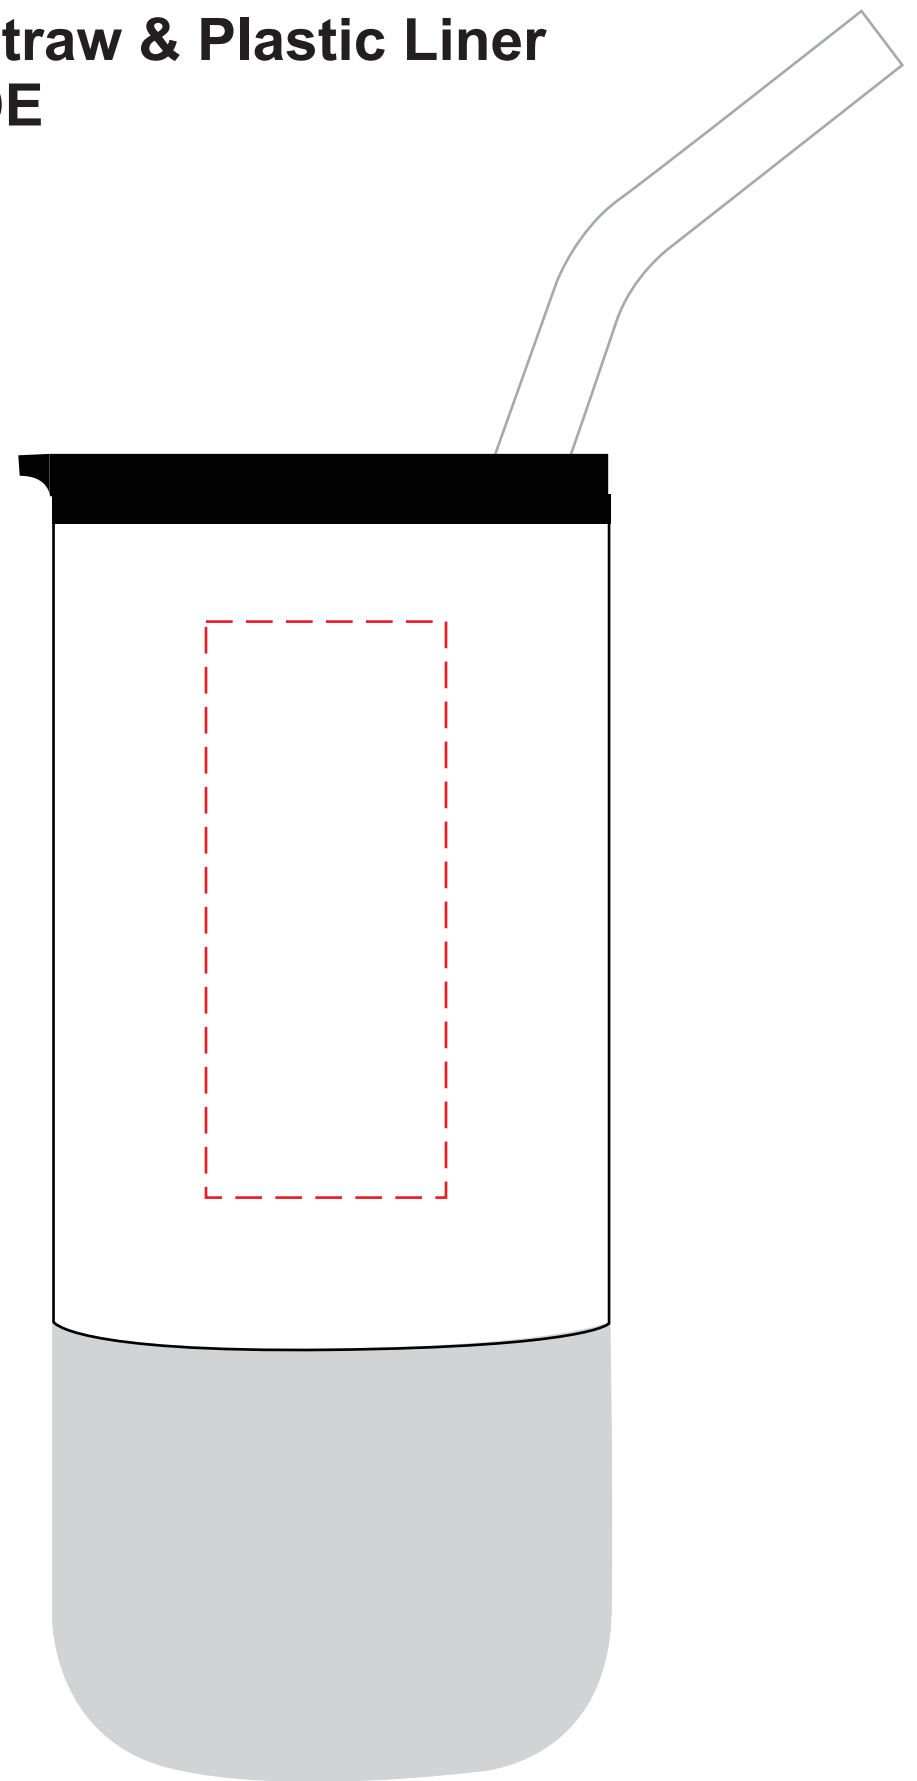

**DWWP16-008**

**16 oz. Tumbler with Stainless Steel Straw & Plastic Liner  
DIRECT IMPRINT**

**HORIZONTAL**

**IMPRINT AREA: 2.25"W X 2.25"H**

**VERTICAL**

**IMPRINT AREA: 1.25"W X 2.75"H**

Actual Size (100%)

# DWWP16-008

16 oz. Tumbler with Stainless Steel Straw & Plastic Liner  
**LASER**

Actual Size (100%)

**IMPRINT AREA: 1.75"W X 3.5"H**

- Red Layout Lines Do NOT Print.

**DWWP16-008**  
**16 oz. Tumbler with Stainless Steel Straw & Plastic Liner**  
**FULL COLOR - WRAP**

Actual Size (100%)

**IMPRINT AREA: 9.9"W X 4.29"H**

- Red Layout Lines Do NOT Print.

**DWWP16-008**  
**16 oz. Tumbler with Stainless Steel Straw & Plastic Liner**  
**FULL COLOR - SIDE**

**HORIZONTAL**  
**IMPRINT AREA: 2.25"W X 2.25"H**

**VERTICAL**  
**IMPRINT AREA: 1.25"W X 3"H**

Actual Size (100%)

- Red Layout Lines Do NOT Print.