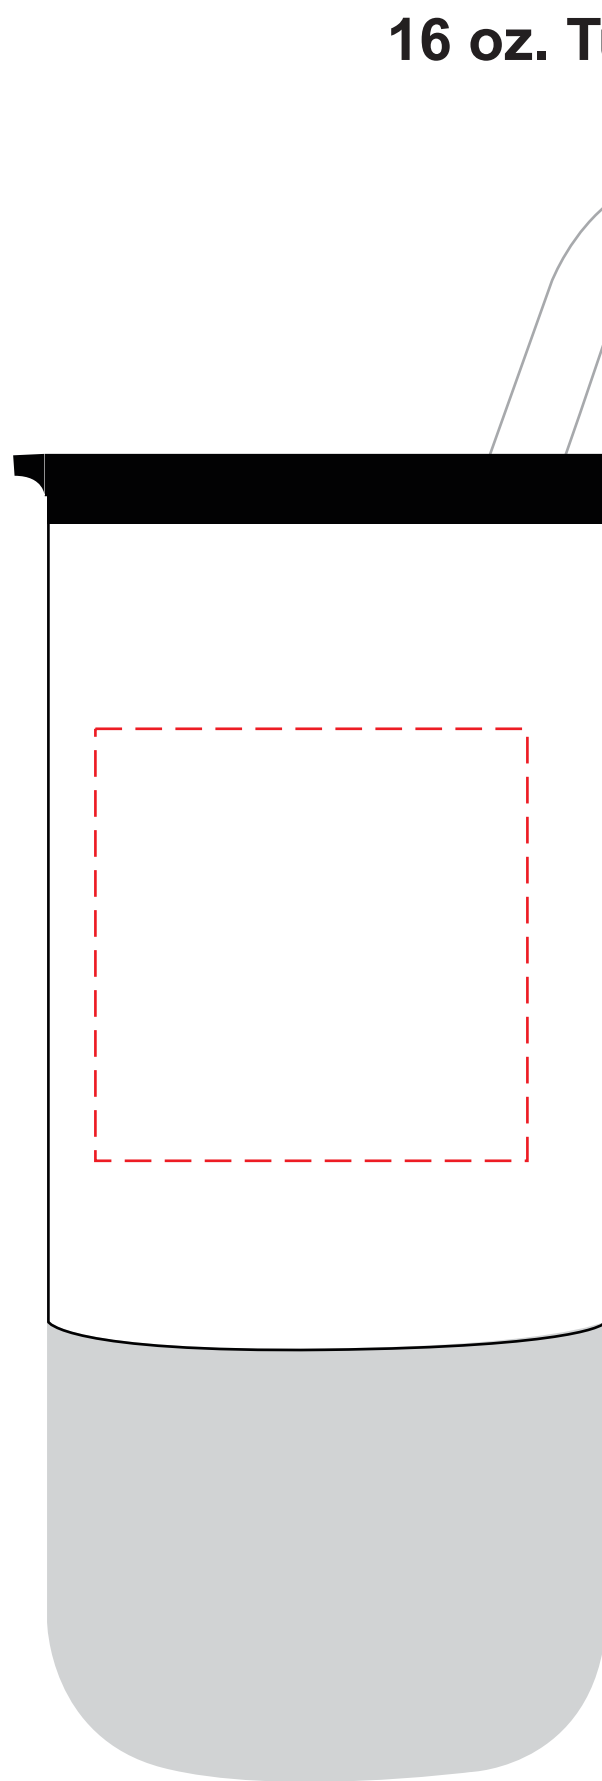

**DWWP16-008**

**16 oz. Tumbler with Stainless Steel Straw & Plastic Liner  
DIRECT IMPRINT**

**HORIZONTAL**

**IMPRINT AREA: 2.25"W X 2.25"H**

**VERTICAL**

**IMPRINT AREA: 1.25"W X 2.75"H**

Actual Size (100%)

- Red Layout Lines Do NOT Print.

# DWWP16-008

16 oz. Tumbler with Stainless Steel Straw & Plastic Liner  
**LASER**

Actual Size (100%)

**IMPRINT AREA: 1.75"W X 3.5"H**

- Red Layout Lines Do NOT Print.

**DWWP16-008**  
**16 oz. Tumbler with Stainless Steel Straw & Plastic Liner**  
**FULL COLOR - WRAP**

Actual Size (100%)

**IMPRINT AREA: 9.9"W X 4.29"H**

- Red Layout Lines Do NOT Print.

**DWWP16-008**  
**16 oz. Tumbler with Stainless Steel Straw & Plastic Liner**  
**FULL COLOR - SIDE**

**HORIZONTAL**  
**IMPRINT AREA: 2.25"W X 2.25"H**